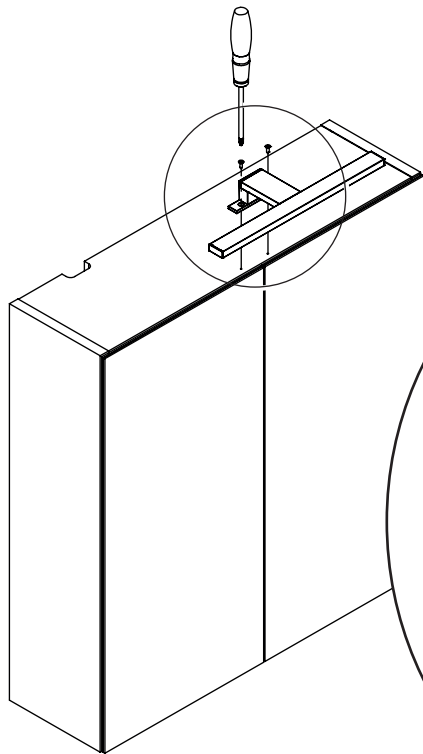

DANSANI
DANISH BATHROOM DESIGN

190304060

190304070
190304072

190304071
190304073

190304080

1

2

3

4

(D)

2x/4x
3,5-12SU

5A

5B

Supply connection here

230 V ~

May only be installed by
an authorised electrician