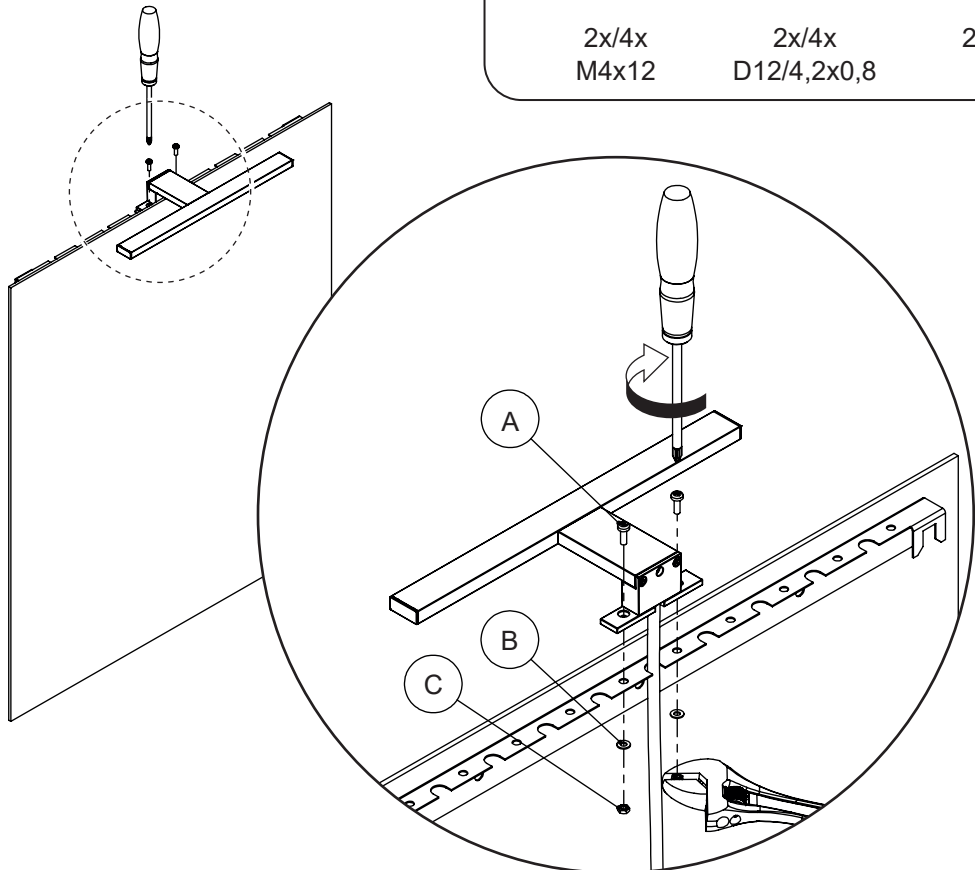

DANSANI
DANISH BATHROOM DESIGN

190304060

190304070
190304072

190304071
190304073

190304080

1

2

3

4

(D)

2x/4x
3,5-12SU

5A

5B

Supply connection here

230 V ~

May only be installed by
an authorised electrician