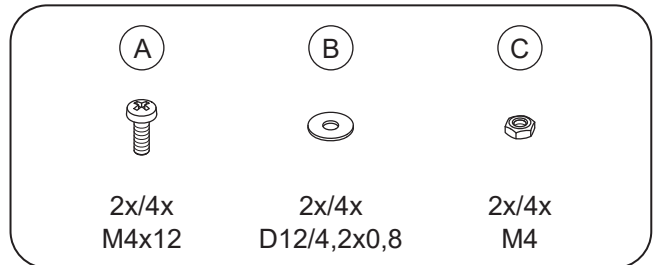

DANSANI
DANISH BATHROOM DESIGN

190304060

190304070
190304072

190304071
190304073

190304080

1

2

3

4

(D)

2x/4x
3,5-12SU

5A

5B

Supply connection here

230 V ~

May only be installed by
an authorised electrician