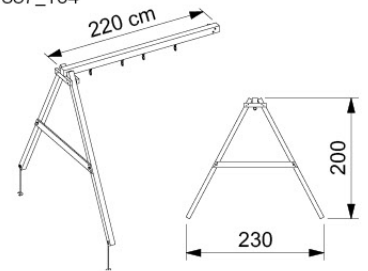

2-Swing Frame 200

857_104