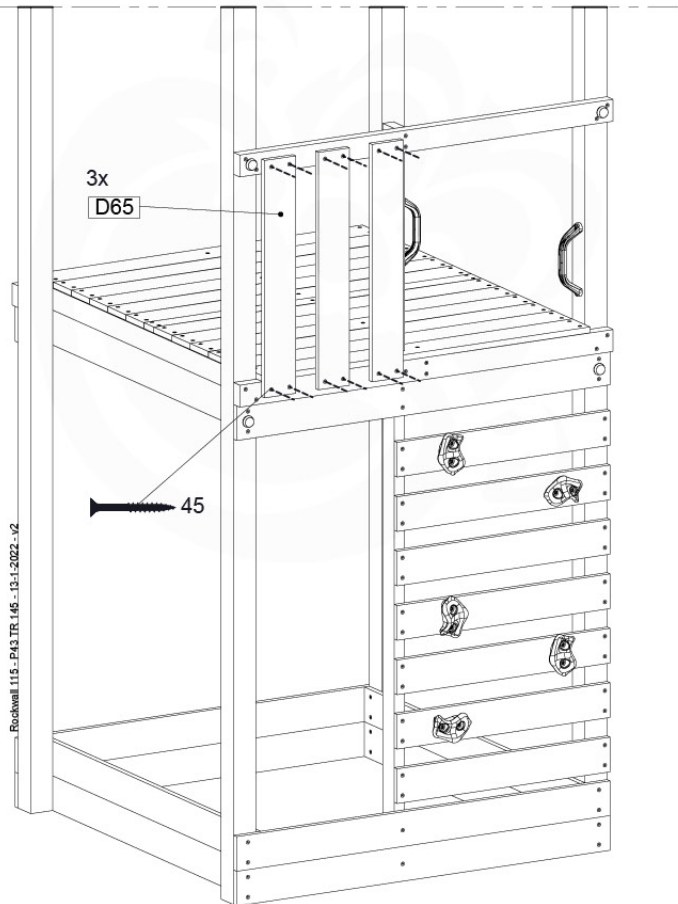

09-5

3x
D65

45

Rockwell 115 - P43 TR 145 - B-1-2022 - v2