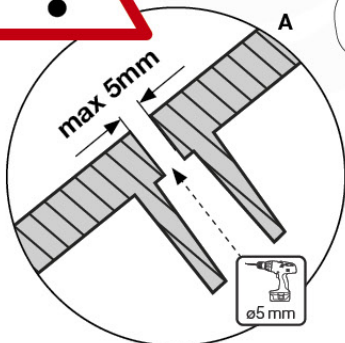

15-5

SlideFP 115 x Blauwiele - PZ3 UR - 11-2-2022 - v2

15-6