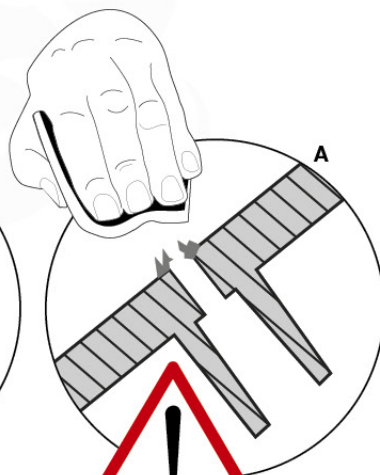

15-5

SlideFP 115 x Blauwiele - PZ3 UR - 11-2-2022 - v2

15-6