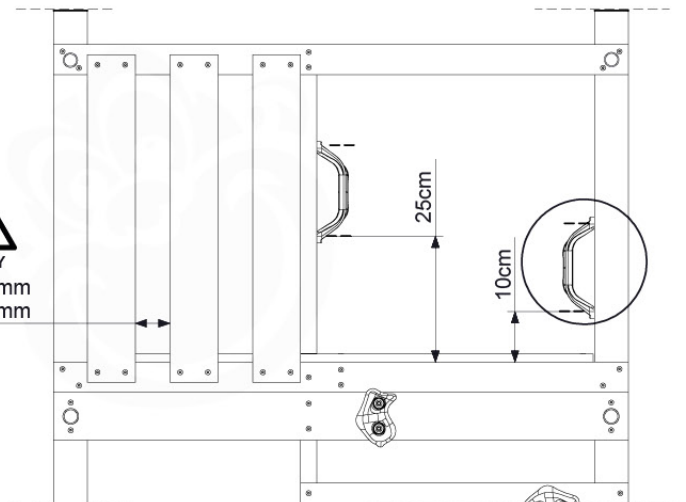

09-4

Rockwell 115 - P35 TR 145 - B-1-2022 - v2

09-5

3x
D65

45

Rockwell 115 - P43 TR 145 - B-1-2022 - v2

022_320

30