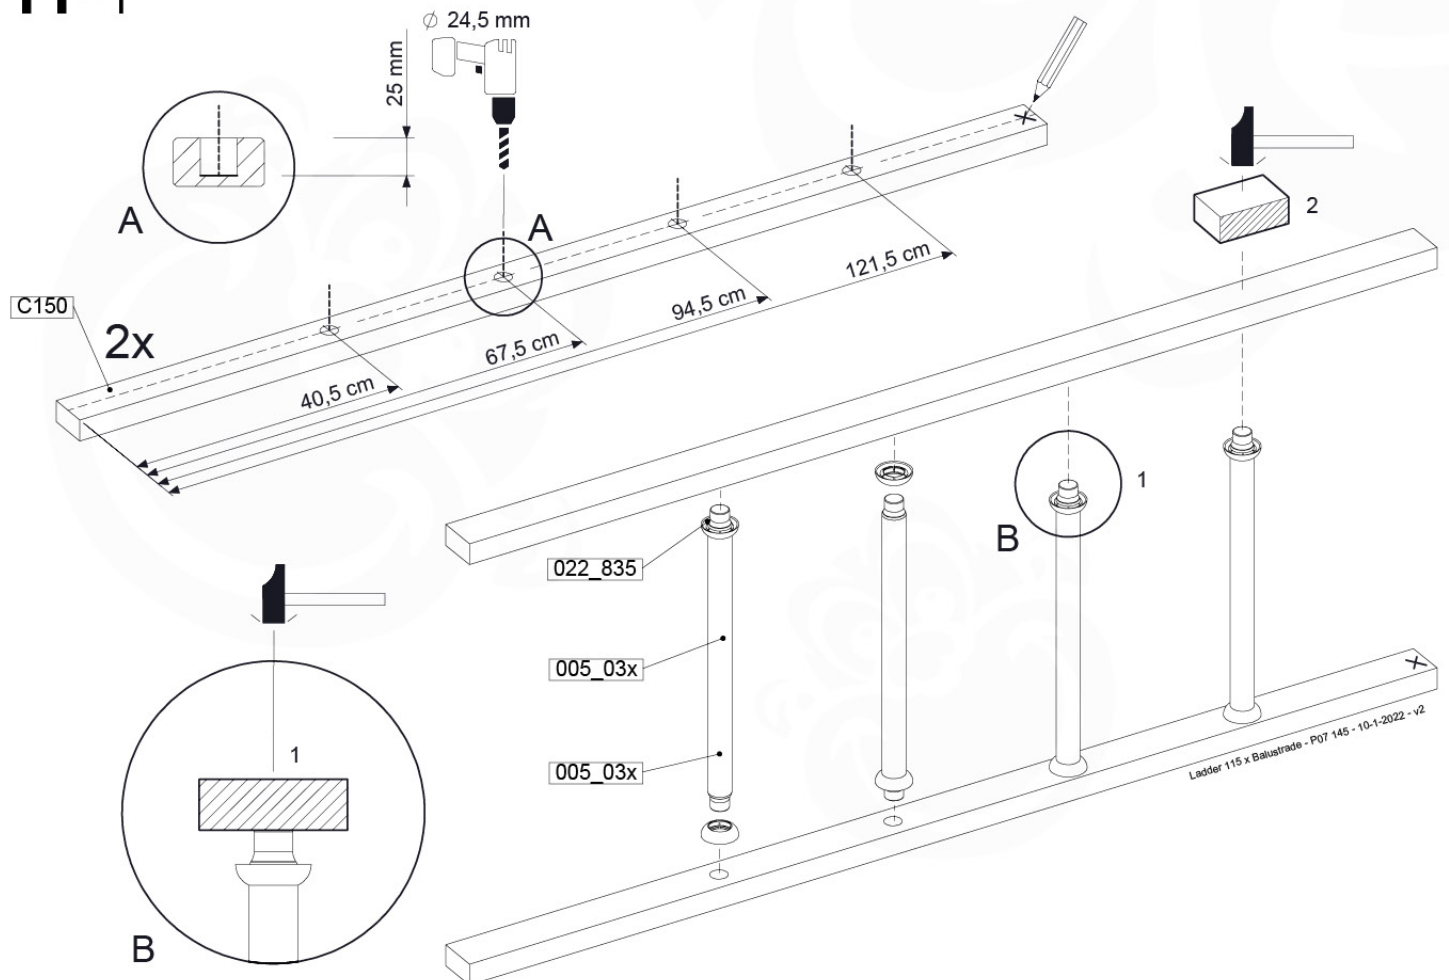

11 Ladder

LA15

	PartNo	PartName	QTY.
Hardware Pack	001_404	Stealth Screw 8x30	4
	002_219	Gap Point Screw T25 - 5x30	4
	002_220	Gap Point Screw T25 - 5x45	16
	002_223	Gap Point Screw T25 - 5x80	8
Other	005_03x	Ladder Rung Y/B/G/R	4
	005_522	Connection Bracket Mini Market	2
	022_835	Rung Cap	8
	120_102	Handgrip set (complete 2x)	1
Timber	C114	Beam 1140 mm	1
	C150	Beam 1500 mm	2
	C70	Beam 700 mm	1
	D65	Board 650 mm	2

11-1