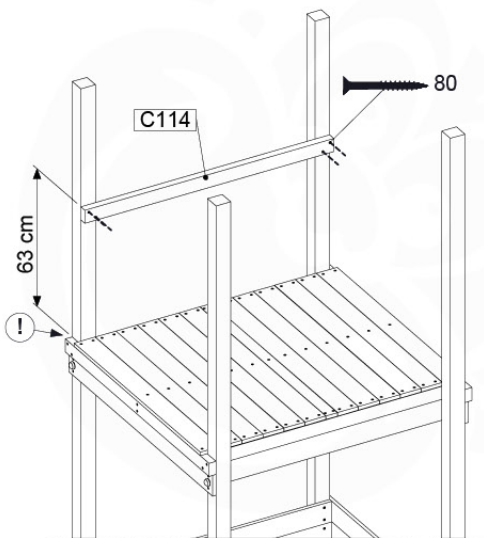

Roof Casa 120 - P02 - 26-11-2020 - v1.0

10-1

10-2

10-3

10-4

11 Ladder

LA15

	PartNo	PartName	QTY.
Hardware Pack	001_404	Stealth Screw 8x30	4
	002_219	Gap Point Screw T25 - 5x30	4
	002_220	Gap Point Screw T25 - 5x45	16
	002_223	Gap Point Screw T25 - 5x80	8
Other	005_03x	Ladder Rung Y/B/G/R	4
	005_522	Connection Bracket Mini Market	2
	022_835	Rung Cap	8
	120_102	Handgrip set (complete 2x)	1
Timber	C114	Beam 1140 mm	1
	C150	Beam 1500 mm	2
	C70	Beam 700 mm	1
	D65	Board 650 mm	2

Ladder 115 x Balustrade - P22 UL 145 - 10-1-2022 - v2

11-1

11-2

11-3

11-4

11-5

12 Swing Module / Climb Module

13