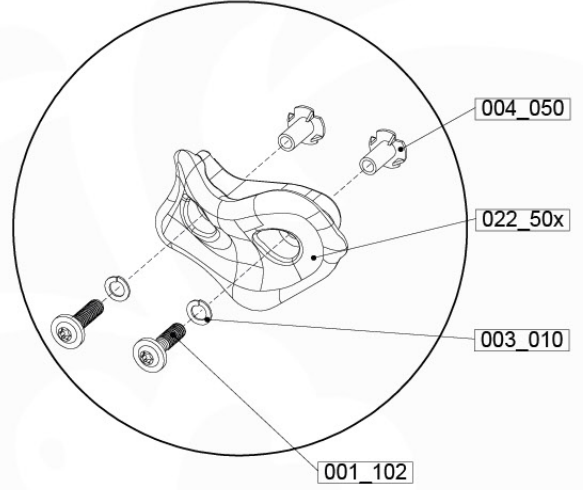

09-4

Rockwell 115 - P35 TR 145 - B-1-2022 - v2

09-5

3x
D65

45

Rockwell 115 - P43 TR 145 - B-1-2022 - v2

022_320

30