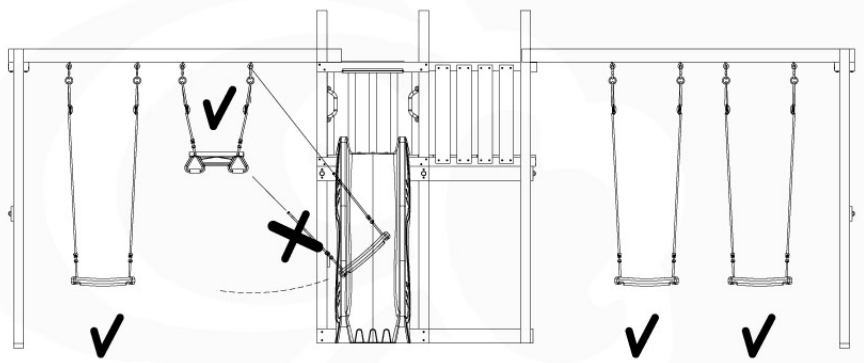

05-3

05-4

05-5

05-6

06

	PartNo	PartName	QTY.
Hardware Pack	001_406	Stealth Screw 8x45	4
	001_417	Stealth Screw 8x80	3
	001_422	Stealth Screw 8x137	3
	002_220	Gap Point Screw T25 - 5x45	12
	002_223	Gap Point Screw T25 - 5x80	6
Other	005_528	Swing Beam Bracket 7x7	1
	005_529	Swing Beam Bracket 9x9	1
	007_001	Ground-anchor	2
Hardware Pack	022_31x	bpc-base version 3	2
	022_84x	bpc cover	2
	023_031	Finishing Washer GPS 5.0	2
Other	101_003	Swing hook with Carabiner	4