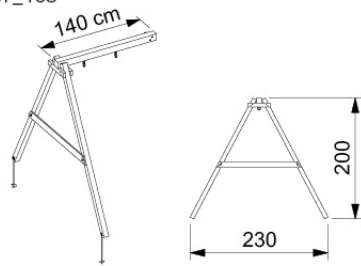

Swing Frames & Modules

1-Swing Frame 200

857_103