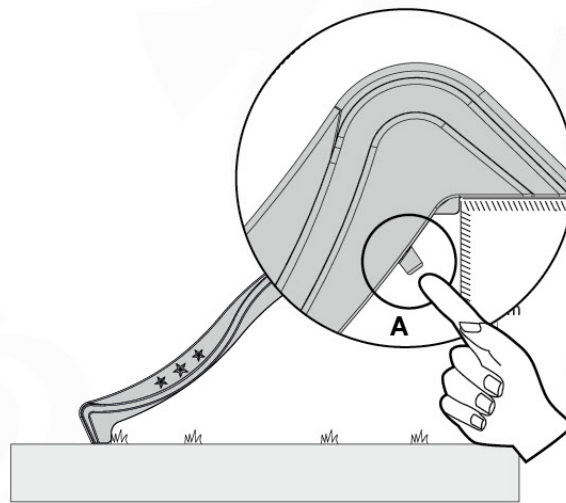

15-5

SlideFP 115 x Blauwiele - PZ3 UR - 11-2-2022 - v2

15-6