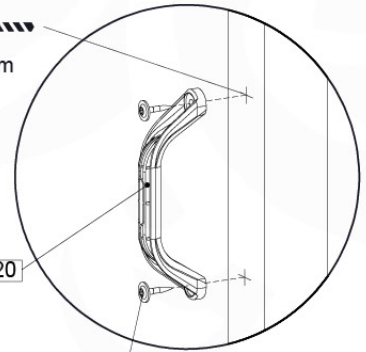

09-4

Rockwell 115 - P35 TR 145 - B-1-2022 - v2

09-5

3x
D65

45

Rockwell 115 - P43 TR 145 - B-1-2022 - v2

022_320

30