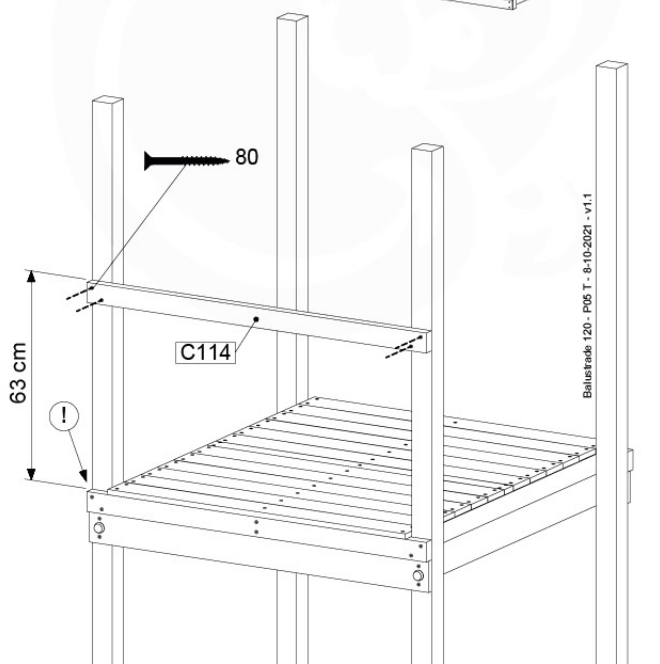

06 Playground Foundation

FD05

07 Base Tower

BT14

	PartNo	PartName	QTY.
Hardware pack	001_406	Stealth Screw 8x45	6
	001_417	Stealth Screw 8x80	4
	002_220	Gap Point Screw T25 - 5x45	118
	002_223	Gap Point Screw T25 - 5x80	20
	022_31x	bpc-base version 3	8
	022_84x	bpc cover	8
Other	007_001	Ground-anchor	2
Timber	A240	Post 70x70 L2400	4
	C114	Beam 1140 mm	5
	D100	Board 1000 mm	14
	D114	Board 1140 mm	12

07-1

07-2

07-3

07-4

08 Balustrade

BL04

	PartNo	PartName	QTY.
Hardware Pack	002_220	Gap Point Screw T25 - 5x45	24
	002_223	Gap Point Screw T25 - 5x80	4
Timber	C114	Beam 1140 mm	1
	D65	Board 650 mm	6

Balustrade 120 - P03 T - 8-10-2021 - v1.1

08-1

HARDWARE PACK TOWER → 80

022_84x
022_31x

Balustrade 120 - P06 T - 8-10-2021 - v1.1

SAFETY
min. 26 mm
max. 70 mm

09 Rock Wall

RW12

	PartNo	PartName	QTY.
Hardware Pack	001_102	Washer Head Screw T40 M8x30	10
	002_220	Gap Point Screw T25 - 5x45	44
	002_223	Gap Point Screw T25 - 5x80	9
	003_010	M8 spring lock washer	10
	004_050	M8 22mm Drive in Nut	10
Other	022_50x	Climbing Rock	5
	120_102	Handgrip set (complete 2x)	1
Timber	C114	Beam 1140 mm	1
	C206	Beam 2060 mm	1
	D65	Board 650 mm	10