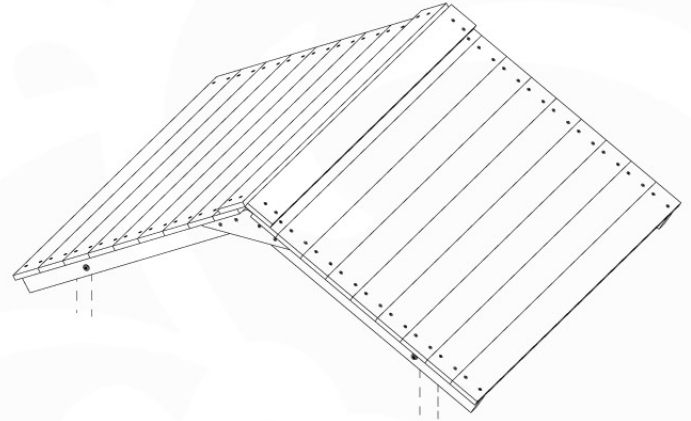

45

Rockwell 115 - P43 TR 145 - B-1-2022 - v2

022_320

30

10 Roof

RF09

	PartNo	PartName	QTY.
Hardware Pack	001_417	Stealth Screw 8x80	4
	002_220	Gap Point Screw T25 - 5x45	96
	002_223	Gap Point Screw T25 - 5x80	8
Timber	C84	Beam 840 mm	4
	D127	Board 1270 mm	19-23