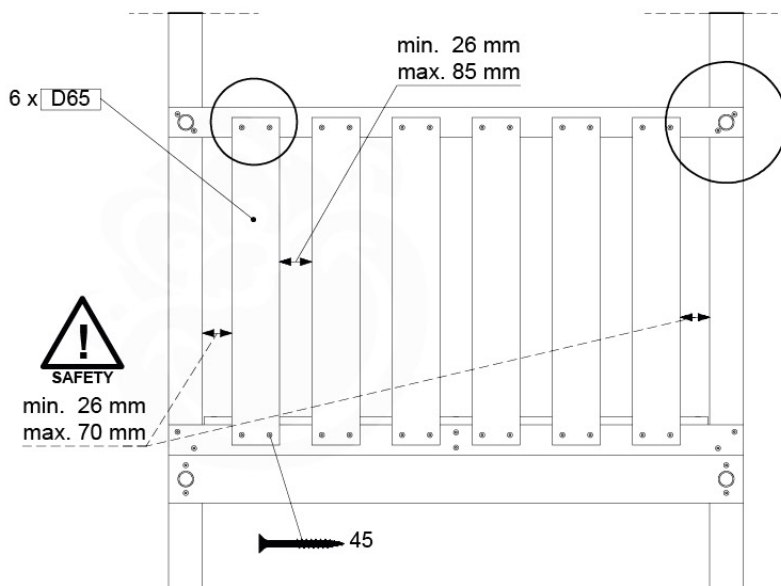

07-1

07-2

07-3

07-4

08 Balustrade

BL04

	PartNo	PartName	QTY.
Hardware Pack	002_220	Gap Point Screw T25 - 5x45	24
	002_223	Gap Point Screw T25 - 5x80	4
Timber	C114	Beam 1140 mm	1
	D65	Board 650 mm	6

Balustrade 120 - P03 T - 8-10-2021 - v1.1

08-1

HARDWARE PACK TOWER → 80

022_84x
022_31x

Balustrade 120 - P06 T - 8-10-2021 - v1.1

SAFETY
min. 26 mm
max. 70 mm

09 Rock Wall

RW12

	PartNo	PartName	QTY.
Hardware Pack	001_102	Washer Head Screw T40 M8x30	10
	002_220	Gap Point Screw T25 - 5x45	44
	002_223	Gap Point Screw T25 - 5x80	9
	003_010	M8 spring lock washer	10
	004_050	M8 22mm Drive in Nut	10
Other	022_50x	Climbing Rock	5
	120_102	Handgrip set (complete 2x)	1
Timber	C114	Beam 1140 mm	1
	C206	Beam 2060 mm	1
	D65	Board 650 mm	10