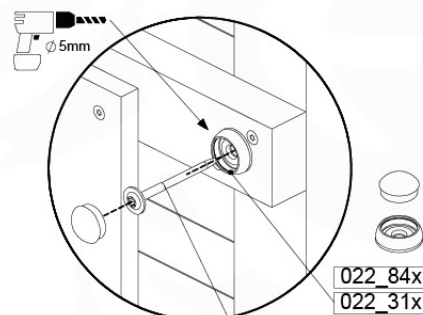

07-1

07-2

07-3

07-4

08 Balustrade

BL04

	PartNo	PartName	QTY.
Hardware Pack	002_220	Gap Point Screw T25 - 5x45	24
	002_223	Gap Point Screw T25 - 5x80	4
Timber	C114	Beam 1140 mm	1
	D65	Board 650 mm	6

Balustrade 120 - P03 T - 8-10-2021 - v1.1

08-1

HARDWARE PACK TOWER → 80

022_84x
022_31x

Balustrade 120 - P06 T - 8-10-2021 - v1.1

SAFETY
min. 26 mm
max. 70 mm

09 Rock Wall

RW12

	PartNo	PartName	QTY.
Hardware Pack	001_102	Washer Head Screw T40 M8x30	10
	002_220	Gap Point Screw T25 - 5x45	44
	002_223	Gap Point Screw T25 - 5x80	9
	003_010	M8 spring lock washer	10
	004_050	M8 22mm Drive in Nut	10
Other	022_50x	Climbing Rock	5
	120_102	Handgrip set (complete 2x)	1
Timber	C114	Beam 1140 mm	1
	C206	Beam 2060 mm	1
	D65	Board 650 mm	10