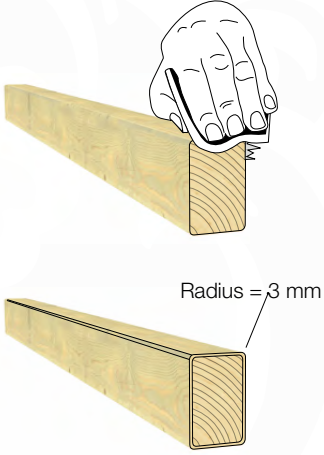

16-5

1x
022_910

17 Download and Saving

click to download

+

sent to your email