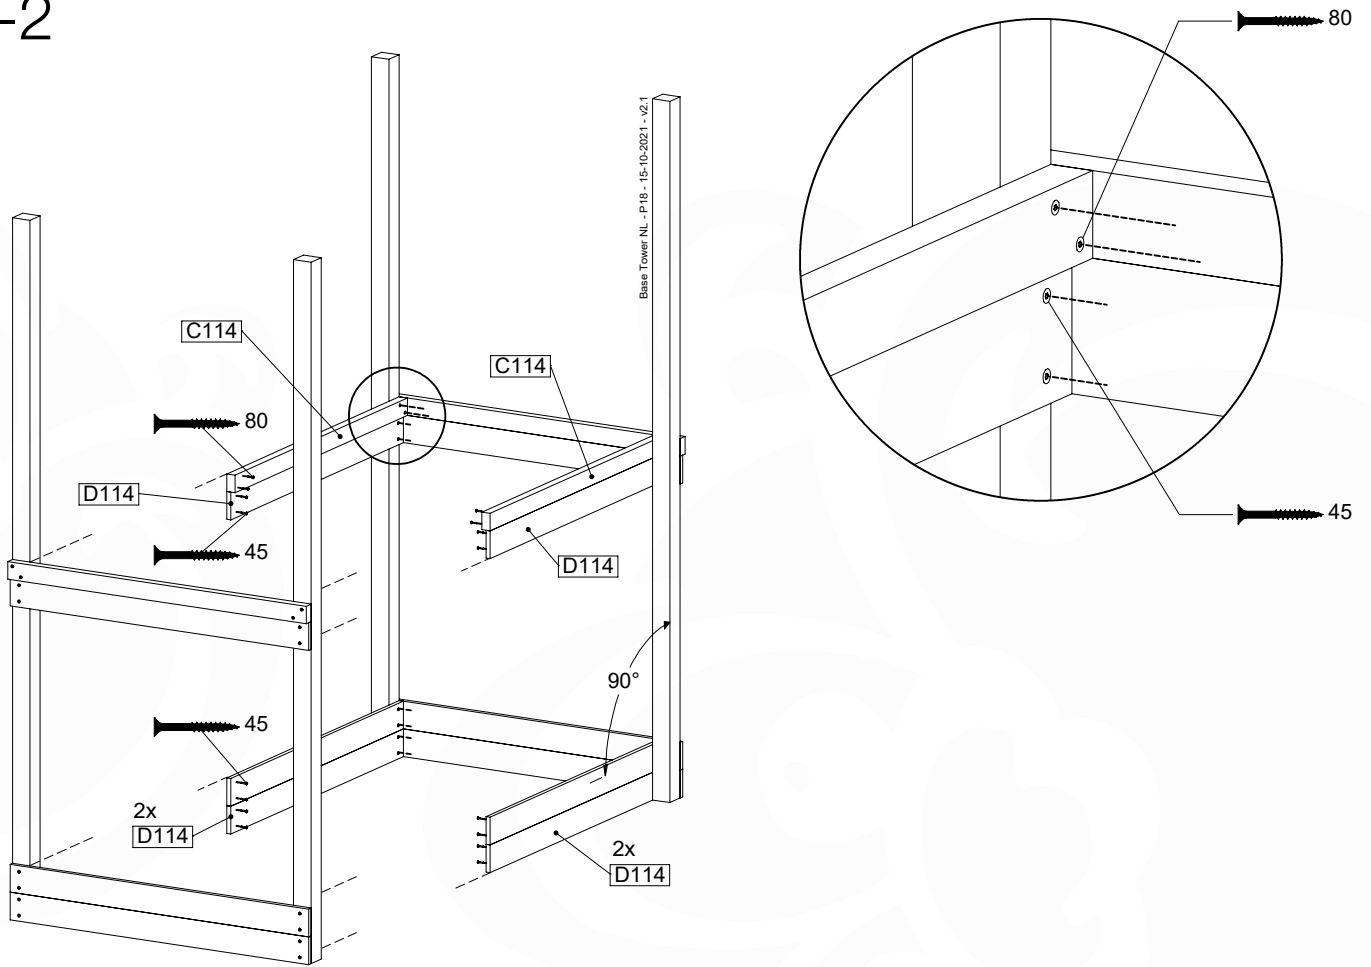

06 Playground Foundation

FD05

Foundation Plan TS - P02-FD05 - 22/02/2022 - v3

07 Base Tower

BT14

	PartNo	PartName	QTY.
Hardware pack	001_406	Stealth Screw 8x45	6
	001_417	Stealth Screw 8x80	4
	002_220	Gap Point Screw T25 - 5x45	118
	002_223	Gap Point Screw T25 - 5x80	20
	022_31x	bpc-base version 3	8
	022_84x	bpc cover	8
Other	007_001	Ground-anchor	2
Timber	A240	Post 70x70 L2400	4
	C114	Beam 1140 mm	5
	D100	Board 1000 mm	14
	D114	Board 1140 mm	12

Base Tower NL - P21 - BT14 - 15-10-2021 - v2.1

07-1

07-2

07-3

07-4

08 Balustrade

BL04 (2x)

	PartNo	PartName	QTY.
Hardware Pack	002_220	Gap Point Screw T25 - 5x45	24
	002_223	Gap Point Screw T25 - 5x80	4
Timber	C114	Beam 1140 mm	1
	D65	Board 650 mm	6