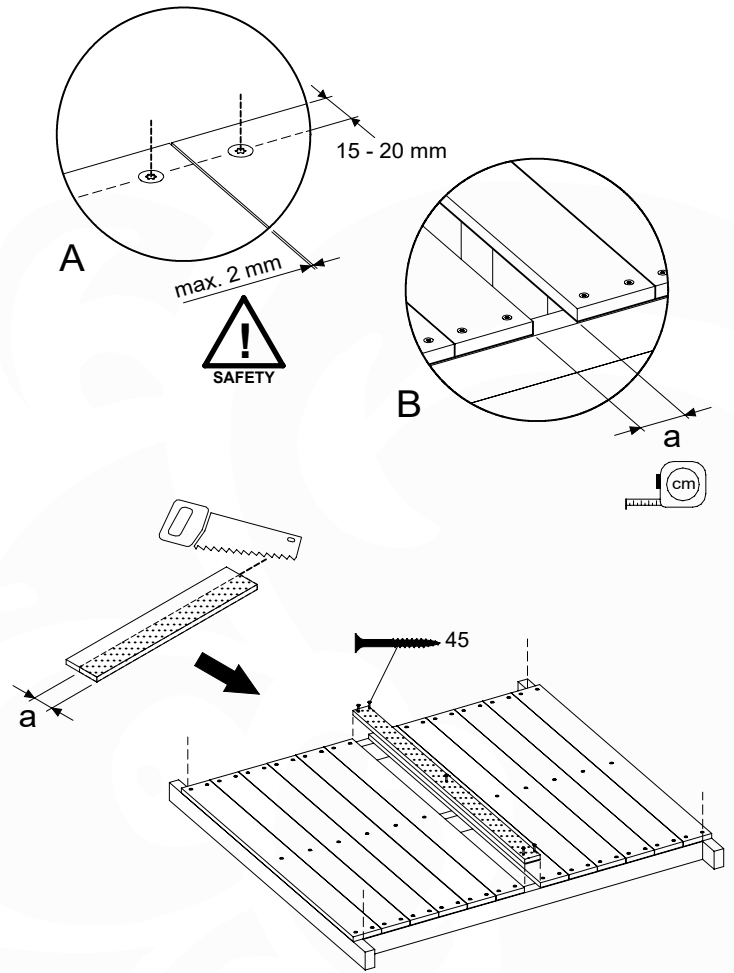

Base Tower NL - P21 - BT14 - 15-10-2021 - v2.1

07-1

07-2

07-3

07-4

08 Balustrade

BL04 (2x)

	PartNo	PartName	QTY.
Hardware Pack	002_220	Gap Point Screw T25 - 5x45	24
	002_223	Gap Point Screw T25 - 5x80	4
Timber	C114	Beam 1140 mm	1
	D65	Board 650 mm	6

Balustrade 120 - P03 T - 8-10-2021 - v1.1

08-1

09 Rock Wall

RW09

	PartNo	PartName	QTY.
Hardware Pack	001_102	Washer Head Screw T40 M8x30	10
	002_220	Gap Point Screw T25 - 5x45	44
	002_223	Gap Point Screw T25 - 5x80	8
	003_010	M8 spring lock washer	10
	004_050	M8 22mm Drive in Nut	10
Other	022_50x	Climbing Rock	5
	120_102	Handgrip set (complete 2x)	1
Timber	C114	Beam 1140 mm	1
	C206	Beam 2060 mm	1
	D65	Board 650 mm	10