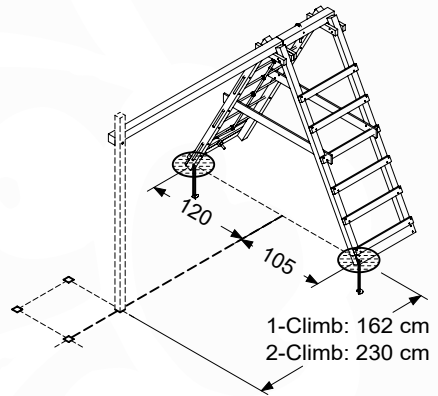

06 Playground Foundation

FD05

Foundation Plan TS - P02-FD05 - 22/02/2022 - v3

07 Base Tower

BT14

	PartNo	PartName	QTY.
Hardware pack	001_406	Stealth Screw 8x45	6
	001_417	Stealth Screw 8x80	4
	002_220	Gap Point Screw T25 - 5x45	118
	002_223	Gap Point Screw T25 - 5x80	20
	022_31x	bpc-base version 3	8
	022_84x	bpc cover	8
Other	007_001	Ground-anchor	2
Timber	A240	Post 70x70 L2400	4
	C114	Beam 1140 mm	5
	D100	Board 1000 mm	14
	D114	Board 1140 mm	12