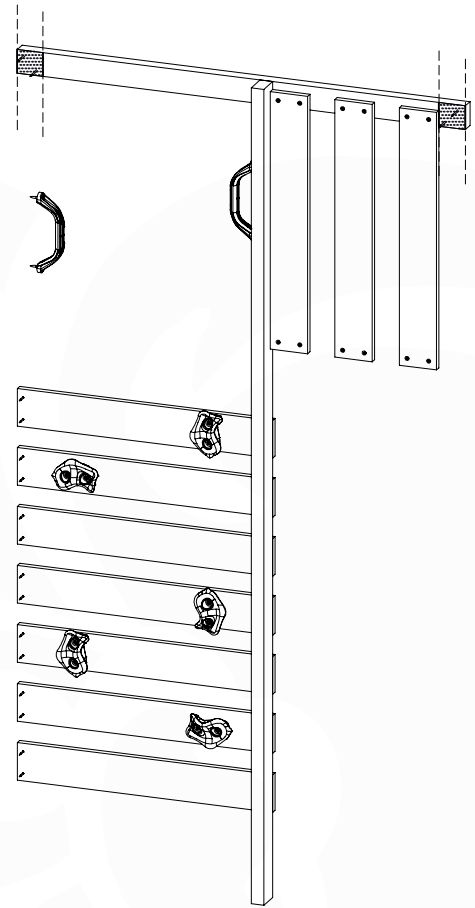

09 Rock Wall

RW09

	PartNo	PartName	QTY.
Hardware Pack	001_102	Washer Head Screw T40 M8x30	10
	002_220	Gap Point Screw T25 - 5x45	44
	002_223	Gap Point Screw T25 - 5x80	8
	003_010	M8 spring lock washer	10
	004_050	M8 22mm Drive in Nut	10
Other	022_50x	Climbing Rock	5
	120_102	Handgrip set (complete 2x)	1
Timber	C114	Beam 1140 mm	1
	C206	Beam 2060 mm	1
	D65	Board 650 mm	10

Rockwall 115 - P104 UL 145 - 13-1-2022 - v2