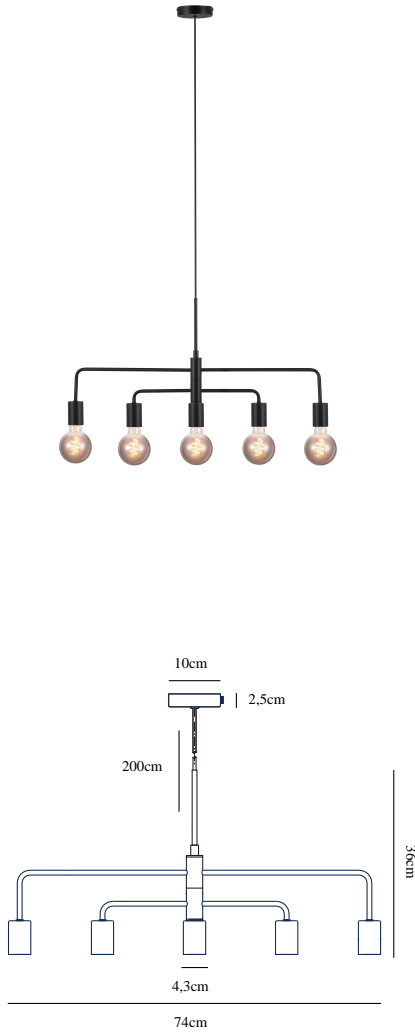

GLOOM | PENDANTS/SUSPENDED LIGHTING | BLACK

nordlux®

2113053003

Voltage (V): 230 Volt
IP degree if the fixture includes two types of IP degree: IP20
Maximum compatible bulb wattage (W): 40W
Class (Class I, Class II, Class III): Class 2 (Double isolated)
Lampholder type (eg, E27/E14, etc): E27

Primary material: Metal
Secondary material: Plastic
Color of the cable: Black
Length of the cable (cm): 200
Is the cable replaceable: False

Color: Black
Height (cm): 36
Width (cm): 74
Shade Diameter (cm): 4.3
Length (cm): 4.3
Turning Angle (°): 350
EAN: 5704924006227
TUN: 2148630
Item Number: 2113053003

Pcs Per Master Carton: 4
Sales Box Height (cm): 7
Sales Box Width(cm): 73.5
Sales Box Depth (cm): 23
Sales Box Volume m³ : 0.0118
Net weight of the luminaire (kg): 1.5

- Modern and elegant design • Rotatable arms
- Create your own design expression with a decorative bulb • Modern interpretation of the classic chandelier

Gloom is a redesign of the classic chandelier with a modern and elegant twist. The pendant has rotatable arms for easy adjustment. Create your own unique design expression by adding decorative bulbs.

With an industrial and minimalist look, the black pendant can be styled to fit perfectly to your own personal taste.