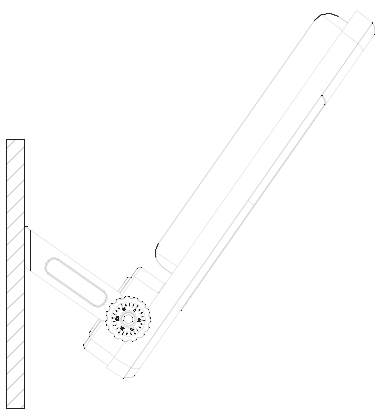

INSTALLATION

A

B

Alternativ montering
Stolpfäste ingår ej.

Passar 60 mm stolpe

DESIGNLIGHT
SCANDINAVIAN AB