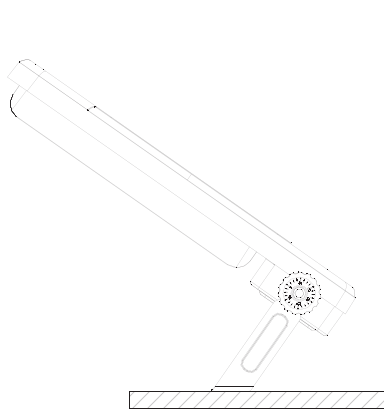

INSTALLATION

A