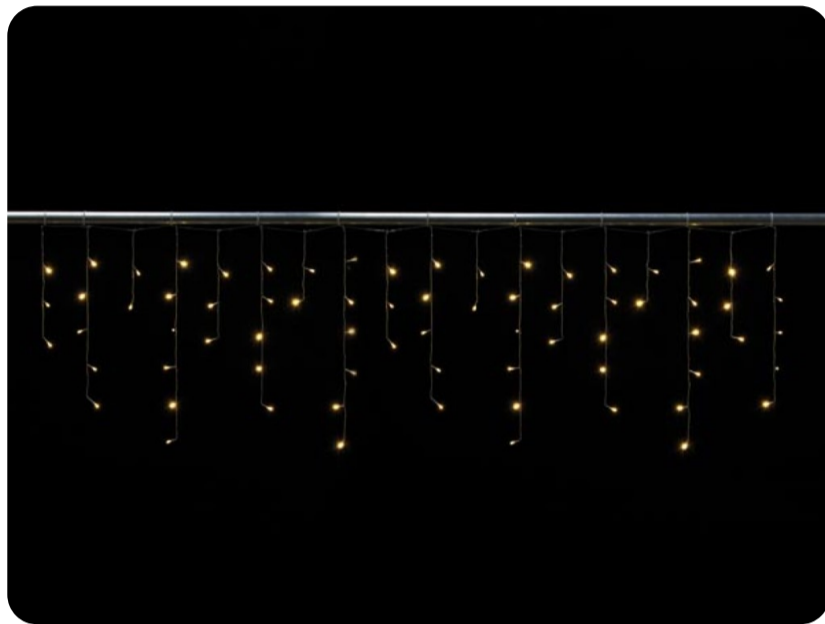

## Cascade Light LED - 2 x 0.6 m - 72 warm white lamps - transparent wire - modulator

CS-LED-2X0.6-24V-UW

Only visible privately

##### Physical properties

Power cord length	6 m
Colour wire	Transparent
Number of colours	1
Number of LEDs	72
Number LEDs per meter	7
Number of strings	18
Diameter LEDs	5 mm
Height net / curtain	0.6 m
Width net / curtain	2 m