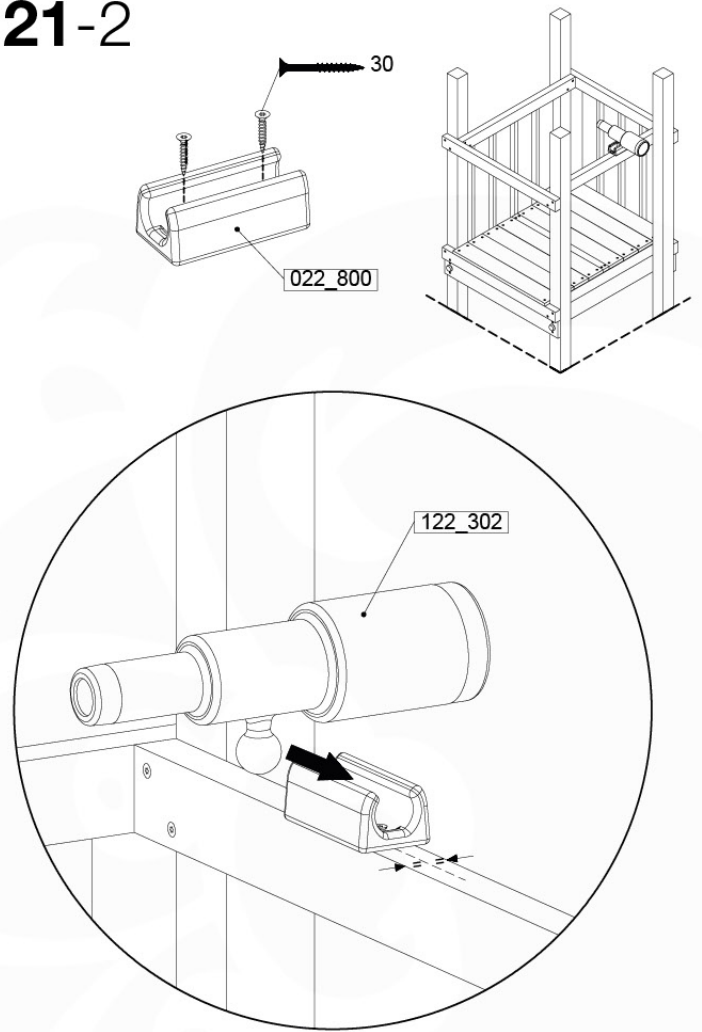

21-2

Accessory set - P03 - 28-9-2021 - v4