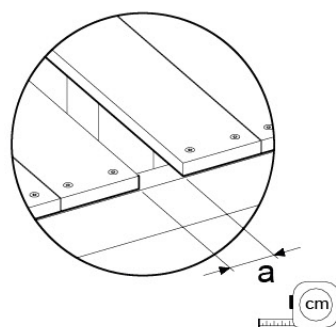

DL 145 Base Tower BT20 - P02 BT20 - 17-11-2021 - v1.0

07-1

07-2

07-3

07-4

DL 146 Base Tower ET20 - P06 B720 - 17-11-2021 - v1.0

08 Extended Tower ET27

	PartNo	PartName	QTY.
Hardware pack	001_406	Stealth Screw 8x45	4
	001_417	Stealth Screw 8x80	2
	002_220	Gap Point Screw T25 - 5x45	90
	002_223	Gap Point Screw T25 - 5x80	20
Other	007_001	Ground-anchor	2
	022_31x	bpc-base version 3	4
	022_84x	bpc cover	4
Timber	B220	Post 90x90 L2200	2
	C74	Beam 740 mm	4
	C141	Beam 1410 mm	1
	D74	Board 740 mm	6
	D123	Board 1230 mm	9
	D141	Board 1410 mm	3