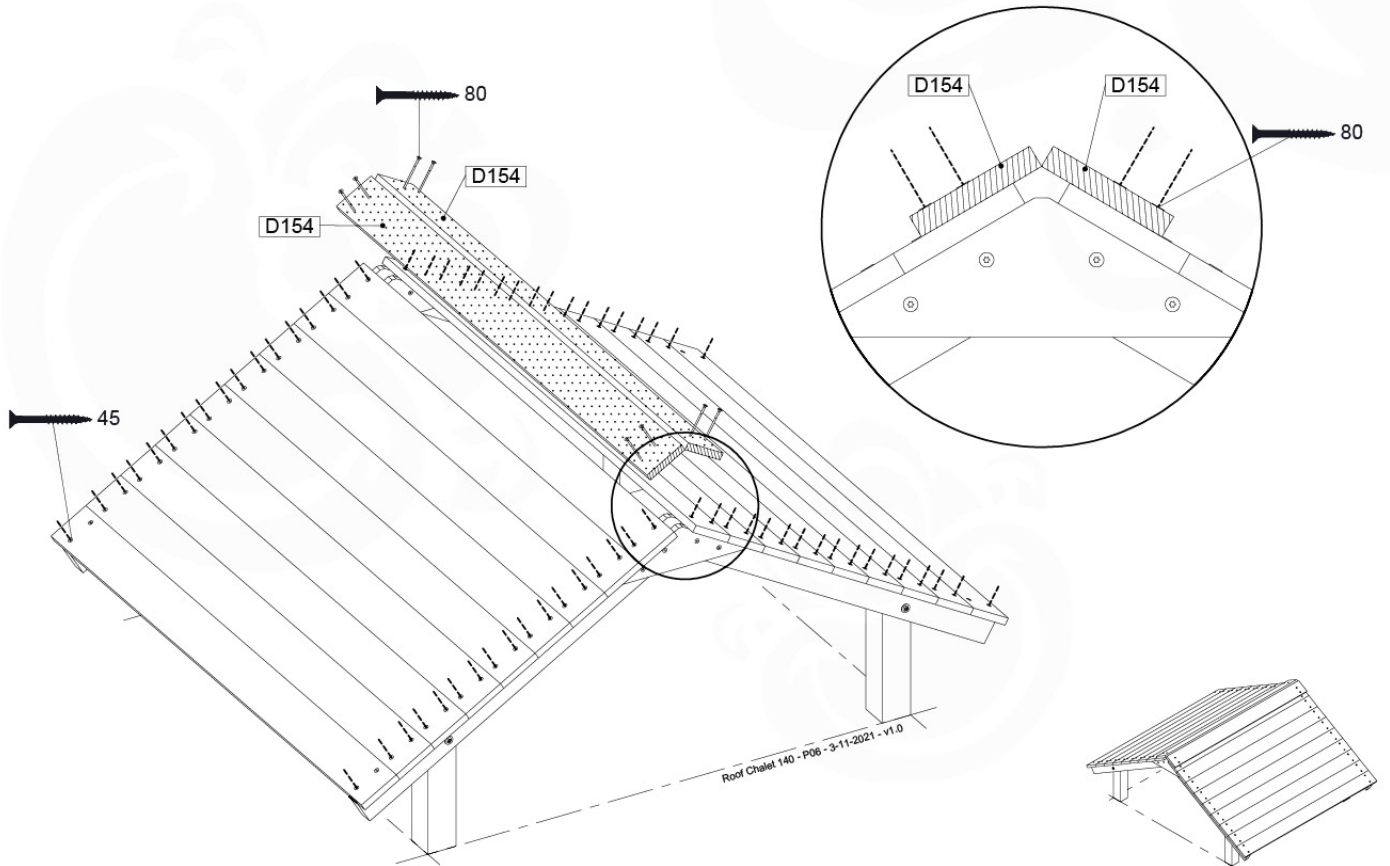

Roof Chalet 140 - P02 - 3-11-2021 - v1.0

14-1

14-2

14-3

14-4

15 Ladder

LA25

	PartNo	PartName	QTY.
Hardware pack	001_404	Stealth Screw 8x30	4
	002_219	Gap Point Screw T25 - 5x30	4
	002_220	Gap Point Screw T25 - 5x45	8
	002_223	Gap Point Screw T25 - 5x80	4
Other	005_03x	Ladder Rung Y/B/G/R	4
	005_522	Connection Bracket Mini Market	2
	022_835	Rung Cap	8
	120_102	Handgrip set (complete 2x)	1
Timber	C70	Beam 700 mm	1
	C150	Beam 1500 mm	2