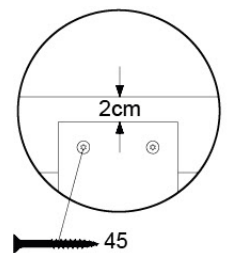

11 Balustrade (1x)

BL10

	PartNo	PartName	QTY.
Hardware pack	002_220	Gap Point Screw T25 - 5x45	12
	002_223	Gap Point Screw T25 - 5x80	4
Timber	C70	Beam 700 mm	1
	D65	Board 650 mm	3

DL Half Balustrade 70/140 - P05 TR - 14/01/2022 - v1

11-1