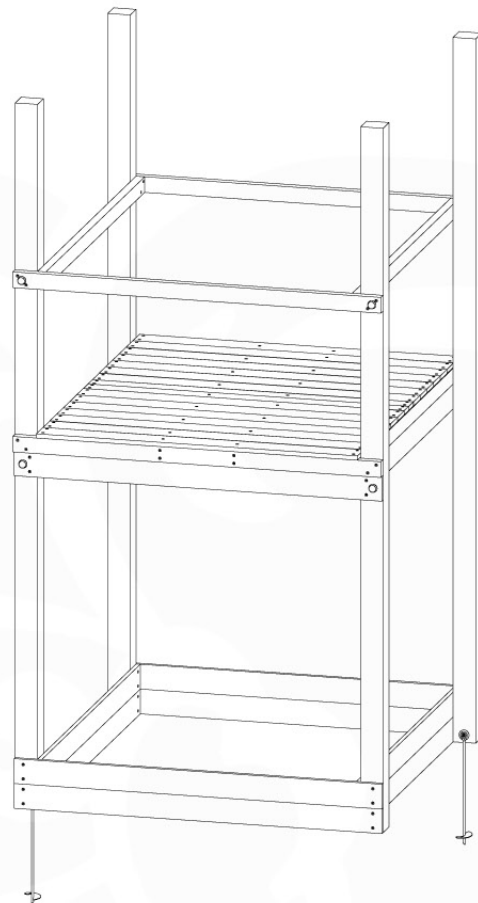

07 Base Tower

BT20

	PartNo	PartName	QTY.
Hardware pack	001_406	Stealth Screw 8x45	6
	001_417	Stealth Screw 8x80	4
	002_220	Gap Point Screw T25 - 5x45	135
	002_223	Gap Point Screw T25 - 5x80	40
Other	007_001	Ground-anchor	2
	022_31x	bpc-base version 3	8
	022_84x	bpc cover	8
Timber	B270	Post 90x90 L2700	4
	C141	Beam 1410 mm	10
	D123	Board 1230 mm	17
	D141	Board 1410 mm	12