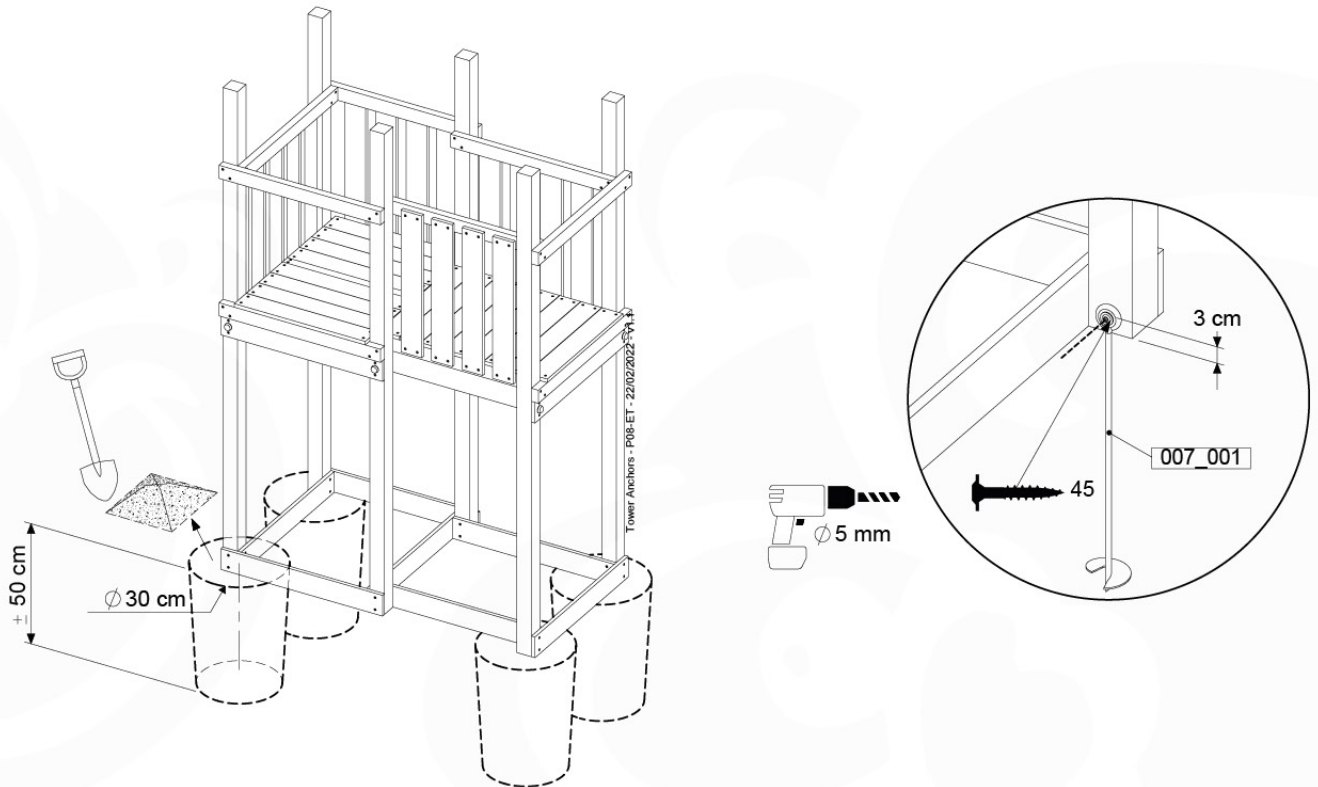

1-Climb Module / 2-Climb Module
457_105
457_106

17 Ground Anchors

GA11

Parts:

Assembly Package Tower
194_300 + 194_600

Tower Anchors - Pkg-GA11 - 22022022 - V1.1

17-1

17-2