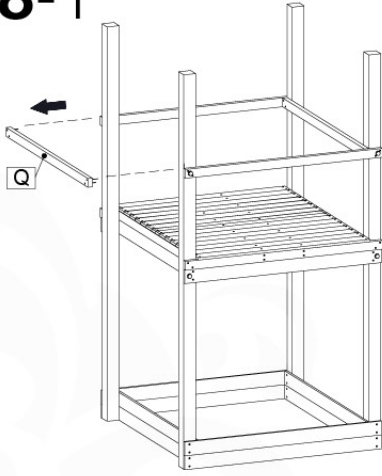

06 Playground Foundation

FD11

Foundation Plan - P03-FD11
22/02/2022 - v2

07 Base Tower

BT20

	PartNo	PartName	QTY.
Hardware pack	001_406	Stealth Screw 8x45	6
	001_417	Stealth Screw 8x80	4
	002_220	Gap Point Screw T25 - 5x45	135
	002_223	Gap Point Screw T25 - 5x80	40
Other	007_001	Ground-anchor	2
	022_31x	bpc-base version 3	8
	022_84x	bpc cover	8
Timber	B270	Post 90x90 L2700	4
	C141	Beam 1410 mm	10
	D123	Board 1230 mm	17
	D141	Board 1410 mm	12

DL 145 Base Tower BT20 - P02 BT20 - 17-11-2021 - v1.0

07-1

07-2

07-3

07-4

DL 146 Base Tower ET20 - P06 B720 - 17-11-2021 - v1.0

08 Extended Tower ET27

	PartNo	PartName	QTY.
Hardware pack	001_406	Stealth Screw 8x45	4
	001_417	Stealth Screw 8x80	2
	002_220	Gap Point Screw T25 - 5x45	90
	002_223	Gap Point Screw T25 - 5x80	20
Other	007_001	Ground-anchor	2
	022_31x	bpc-base version 3	4
	022_84x	bpc cover	4
Timber	B220	Post 90x90 L2200	2
	C74	Beam 740 mm	4
	C141	Beam 1410 mm	1
	D74	Board 740 mm	6
	D123	Board 1230 mm	9
	D141	Board 1410 mm	3

Extension Tower 14080 - P02 - ET27 - 10-1-2022 - v1

08-1

Base Tower

08-2

08-3

Extension Tower 14080 - P17 - ET27_28 - 10-1-2022 - v1

08-4

Extension Tower 14080 - P20 - ET27_28 - 10-1-2022 - v1