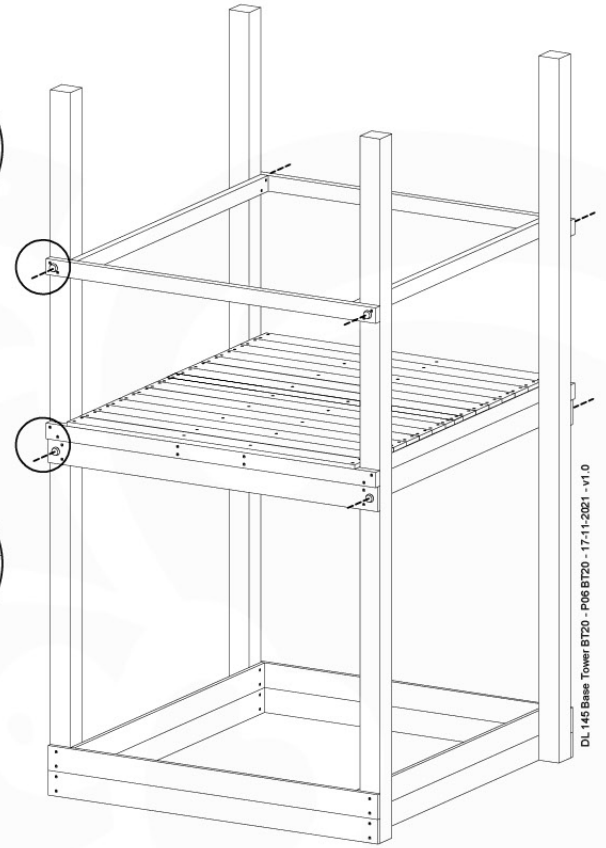

07-4

DL 146 Base Tower ET20 - P06 B720 - 17-11-2021 - v1.0

08 Extended Tower ET27

	PartNo	PartName	QTY.
Hardware pack	001_406	Stealth Screw 8x45	4
	001_417	Stealth Screw 8x80	2
	002_220	Gap Point Screw T25 - 5x45	90
	002_223	Gap Point Screw T25 - 5x80	20
Other	007_001	Ground-anchor	2
	022_31x	bpc-base version 3	4
	022_84x	bpc cover	4
Timber	B220	Post 90x90 L2200	2
	C74	Beam 740 mm	4
	C141	Beam 1410 mm	1
	D74	Board 740 mm	6
	D123	Board 1230 mm	9
	D141	Board 1410 mm	3