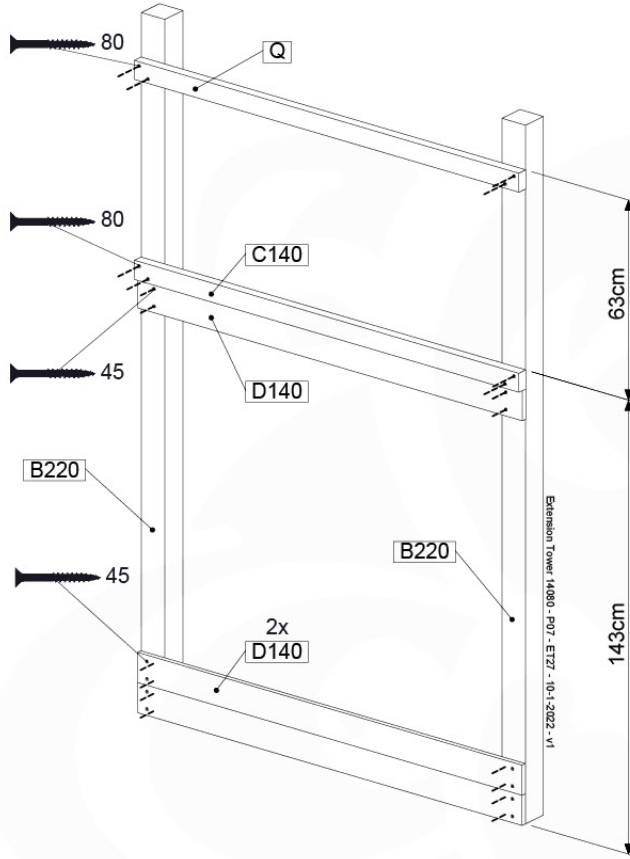

06 Playground Foundation

FD11

Foundation Plan - P03-FD11
22/02/2022 - v2

07 Base Tower

BT20

	PartNo	PartName	QTY.
Hardware pack	001_406	Stealth Screw 8x45	6
	001_417	Stealth Screw 8x80	4
	002_220	Gap Point Screw T25 - 5x45	135
	002_223	Gap Point Screw T25 - 5x80	40
Other	007_001	Ground-anchor	2
	022_31x	bpc-base version 3	8
	022_84x	bpc cover	8
Timber	B270	Post 90x90 L2700	4
	C141	Beam 1410 mm	10
	D123	Board 1230 mm	17
	D141	Board 1410 mm	12

DL 145 Base Tower BT20 - P02 BT20 - 17-11-2021 - v1.0

07-1

07-2

07-3

07-4

DL 146 Base Tower ET20 - P06 B720 - 17-11-2021 - v1.0

08 Extended Tower ET27

	PartNo	PartName	QTY.
Hardware pack	001_406	Stealth Screw 8x45	4
	001_417	Stealth Screw 8x80	2
	002_220	Gap Point Screw T25 - 5x45	90
	002_223	Gap Point Screw T25 - 5x80	20
Other	007_001	Ground-anchor	2
	022_31x	bpc-base version 3	4
	022_84x	bpc cover	4
Timber	B220	Post 90x90 L2200	2
	C74	Beam 740 mm	4
	C141	Beam 1410 mm	1
	D74	Board 740 mm	6
	D123	Board 1230 mm	9
	D141	Board 1410 mm	3

Extension Tower 14080 - P02 - ET27 - 10-1-2022 - v1

08-1

Base Tower

08-2

08-3

Extension Tower 14080 - P17 - ET27_28 - 10-1-2022 - v1

08-4

Extension Tower 14080 - P20 - ET27_28 - 10-1-2022 - v1