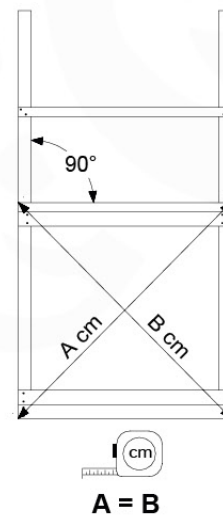

07 Base Tower

BT20

	PartNo	PartName	QTY.
Hardware pack	001_406	Stealth Screw 8x45	6
	001_417	Stealth Screw 8x80	4
	002_220	Gap Point Screw T25 - 5x45	135
	002_223	Gap Point Screw T25 - 5x80	40
Other	007_001	Ground-anchor	2
	022_31x	bpc-base version 3	8
	022_84x	bpc cover	8
Timber	B270	Post 90x90 L2700	4
	C141	Beam 1410 mm	10
	D123	Board 1230 mm	17
	D141	Board 1410 mm	12

07-1