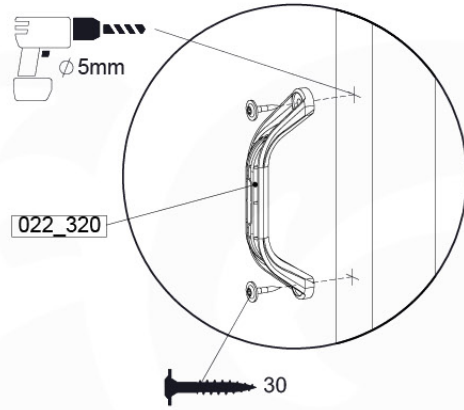

DL-Rockwall 140 - P04 TL 145 - 17-1-2022 - v1

13-1

13-2

13-3

13-4

14 Roof

RF15

	PartNo	PartName	QTY.
Hardware pack	001_417	Stealth Screw 8x80	4
	002_220	Gap Point Screw T25 - 5x45	108
Timber	C96	Beam L=(900+beam height) mm	4
	D123	Board 1230 mm	1
	D154	Board 1540 mm	24