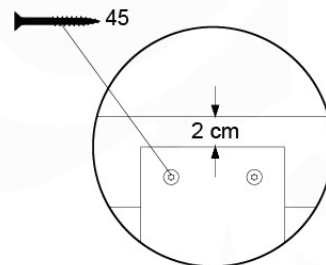

12 Balustrade (2x)

BL21

(194_101)

	PartNo	PartName	QTY.
Hardware Pack 100_601	002_220	Gap Point Screw T25 - 5x45	16
	002_223	Gap Point Screw T25 - 5x80	4
Timber	C74	Beam 740 mm	1
	D65	Board 650 mm	4

Balustrade 80 - P02 U - 13/01/2022 - v4

12-1