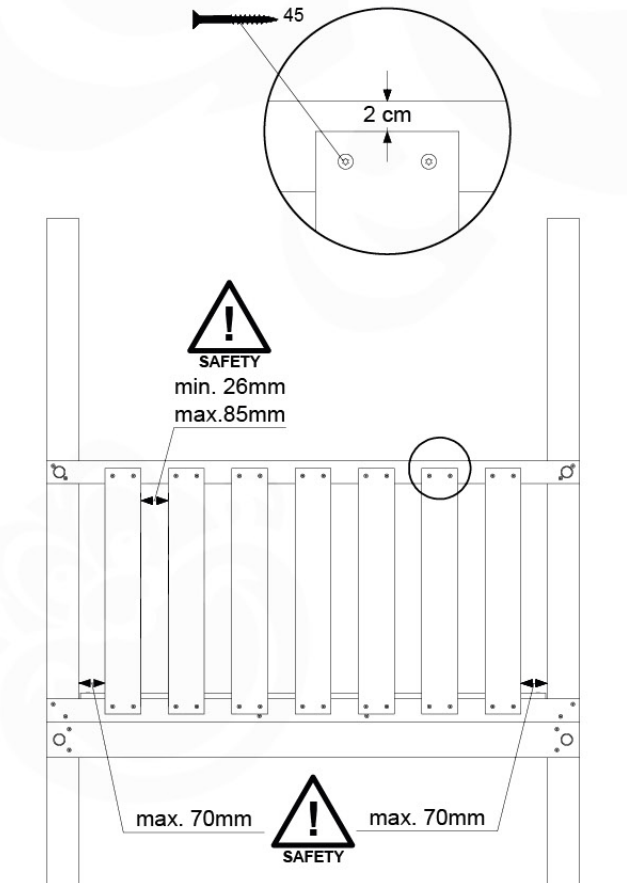

10 Balustrade (1x)

BL06

	PartNo	PartName	QTY.
Hardware pack	002_220	Gap Point Screw T25 - 5x45	28
Timber	D65	Board 650 mm	7

Balustrade 140 - P03 T - 14/01/2022 - v1.0

10-1

Balustrade 140 - P05 T - 14/01/2022 - v1.0