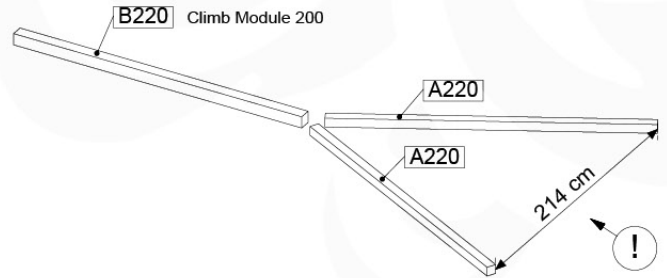

06

	PartNo	PartName	QTY.
Hardware Pack	001_406	Stealth Screw 8x45	2
	001_417	Stealth Screw 8x80	8
	001_422	Stealth Screw 8x137	6
	002_220	Gap Point Screw T25 - 5x45	43
	002_223	Gap Point Screw T25 - 5x80	45
	002_301	Dry Wall Screw PH2 3.9 x 40 mm	7
Other	005_528	Swing Beam Bracket 7x7	2
	005_529	Swing Beam Bracket 9x9	2
	007_001	Ground-anchor	2
	020_317	Rope Polyester 16mm Green 3.4m	1
	020_318	Rope Polyester 16mm Green 8.1m	1
	022_455	Rope Cross Connector Egg	7
	023_031	Finishing Washer GPS 5.0	4
	101_003	Swing hook with Carabiner	4

ClimbPart1 - Pkg - 3-11-2021 - v4.0

06-1

1-Climb Module 200
2-Climb Module 200