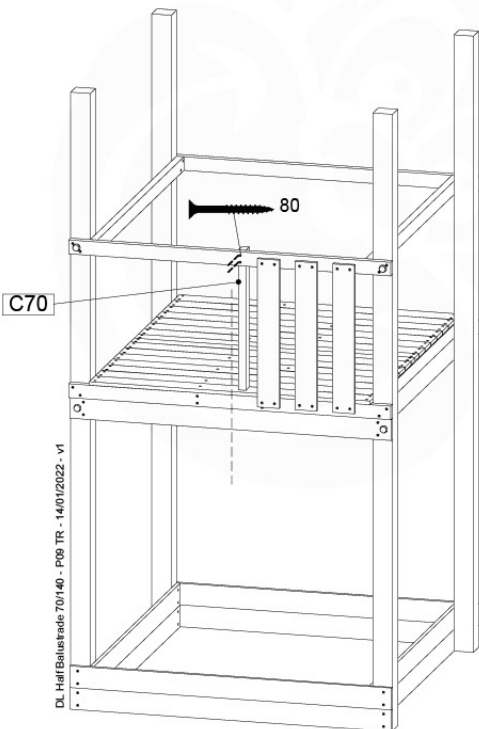

Balustrade 140 - P03 T - 14/01/2022 - v1.0

10-1

Balustrade 140 - P05 T - 14/01/2022 - v1.0

11 Balustrade (1x)

BL10

	PartNo	PartName	QTY.
Hardware pack	002_220	Gap Point Screw T25 - 5x45	12
	002_223	Gap Point Screw T25 - 5x80	4
Timber	C70	Beam 700 mm	1
	D65	Board 650 mm	3

DL Half Balustrade 70/140 - P05 TR - 14/01/2022 - v1

11-1

12 Balustrade (2x)

BL21

(194_101)

	PartNo	PartName	QTY.
Hardware Pack 100_601	002_220	Gap Point Screw T25 - 5x45	16
	002_223	Gap Point Screw T25 - 5x80	4
Timber	C74	Beam 740 mm	1
	D65	Board 650 mm	4