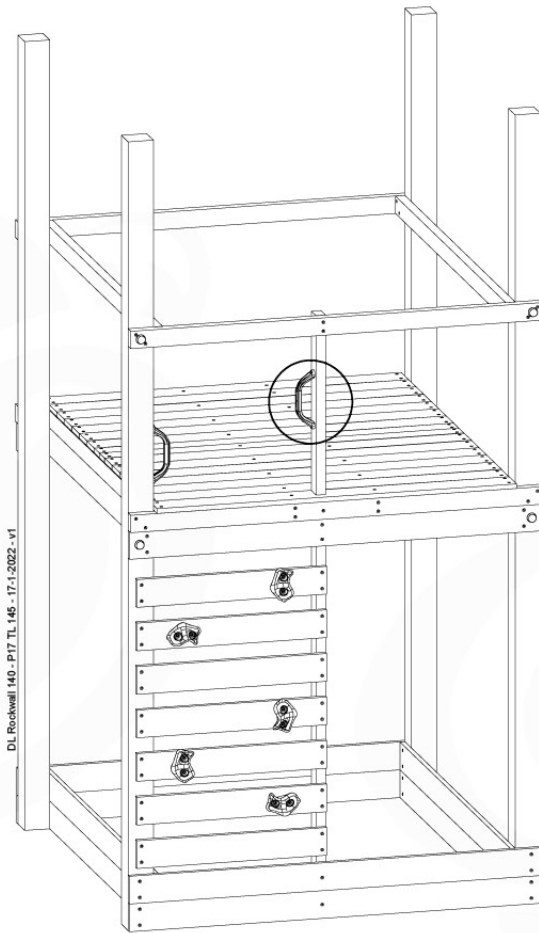

DL-Rockwall 140 - P04 TL 145 - 17-1-2022 - v1

13-1

13-2

13-3

13-4

14 Roof

RF15

	PartNo	PartName	QTY.
Hardware pack	001_417	Stealth Screw 8x80	4
	002_220	Gap Point Screw T25 - 5x45	108
Timber	C96	Beam L=(900+beam height) mm	4
	D123	Board 1230 mm	1
	D154	Board 1540 mm	24

Roof Chalet 140 - P02 - 3-11-2021 - v1.0

14-1

14-2

14-3

14-4

15 Ladder

LA25

	PartNo	PartName	QTY.
Hardware pack	001_404	Stealth Screw 8x30	4
	002_219	Gap Point Screw T25 - 5x30	4
	002_220	Gap Point Screw T25 - 5x45	8
	002_223	Gap Point Screw T25 - 5x80	4
Other	005_03x	Ladder Rung Y/B/G/R	4
	005_522	Connection Bracket Mini Market	2
	022_835	Rung Cap	8
	120_102	Handgrip set (complete 2x)	1
Timber	C70	Beam 700 mm	1
	C150	Beam 1500 mm	2