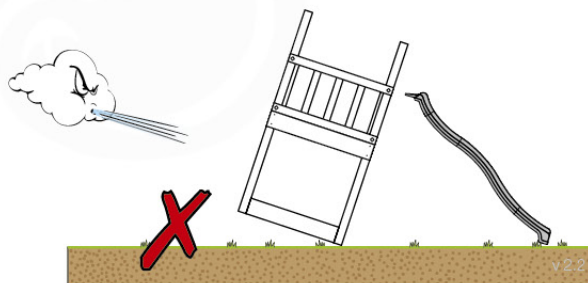

06 Playground Foundation

FD11

Foundation Plan - P03-FD11
22/02/2022 - v2

07 Base Tower

BT20

	PartNo	PartName	QTY.
Hardware pack	001_406	Stealth Screw 8x45	6
	001_417	Stealth Screw 8x80	4
	002_220	Gap Point Screw T25 - 5x45	135
	002_223	Gap Point Screw T25 - 5x80	40
Other	007_001	Ground-anchor	2
	022_31x	bpc-base version 3	8
	022_84x	bpc cover	8
Timber	B270	Post 90x90 L2700	4
	C141	Beam 1410 mm	10
	D123	Board 1230 mm	17
	D141	Board 1410 mm	12