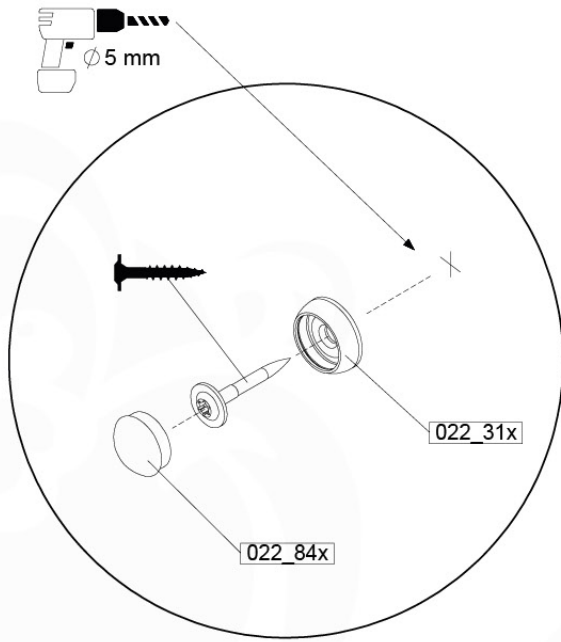

07-4

DL 146 Base Tower ET20 - P06 B720 - 17-11-2021 - v1.0

08 Extended Tower ET27

	PartNo	PartName	QTY.
Hardware pack	001_406	Stealth Screw 8x45	4
	001_417	Stealth Screw 8x80	2
	002_220	Gap Point Screw T25 - 5x45	90
	002_223	Gap Point Screw T25 - 5x80	20
Other	007_001	Ground-anchor	2
	022_31x	bpc-base version 3	4
	022_84x	bpc cover	4
Timber	B220	Post 90x90 L2200	2
	C74	Beam 740 mm	4
	C141	Beam 1410 mm	1
	D74	Board 740 mm	6
	D123	Board 1230 mm	9
	D141	Board 1410 mm	3