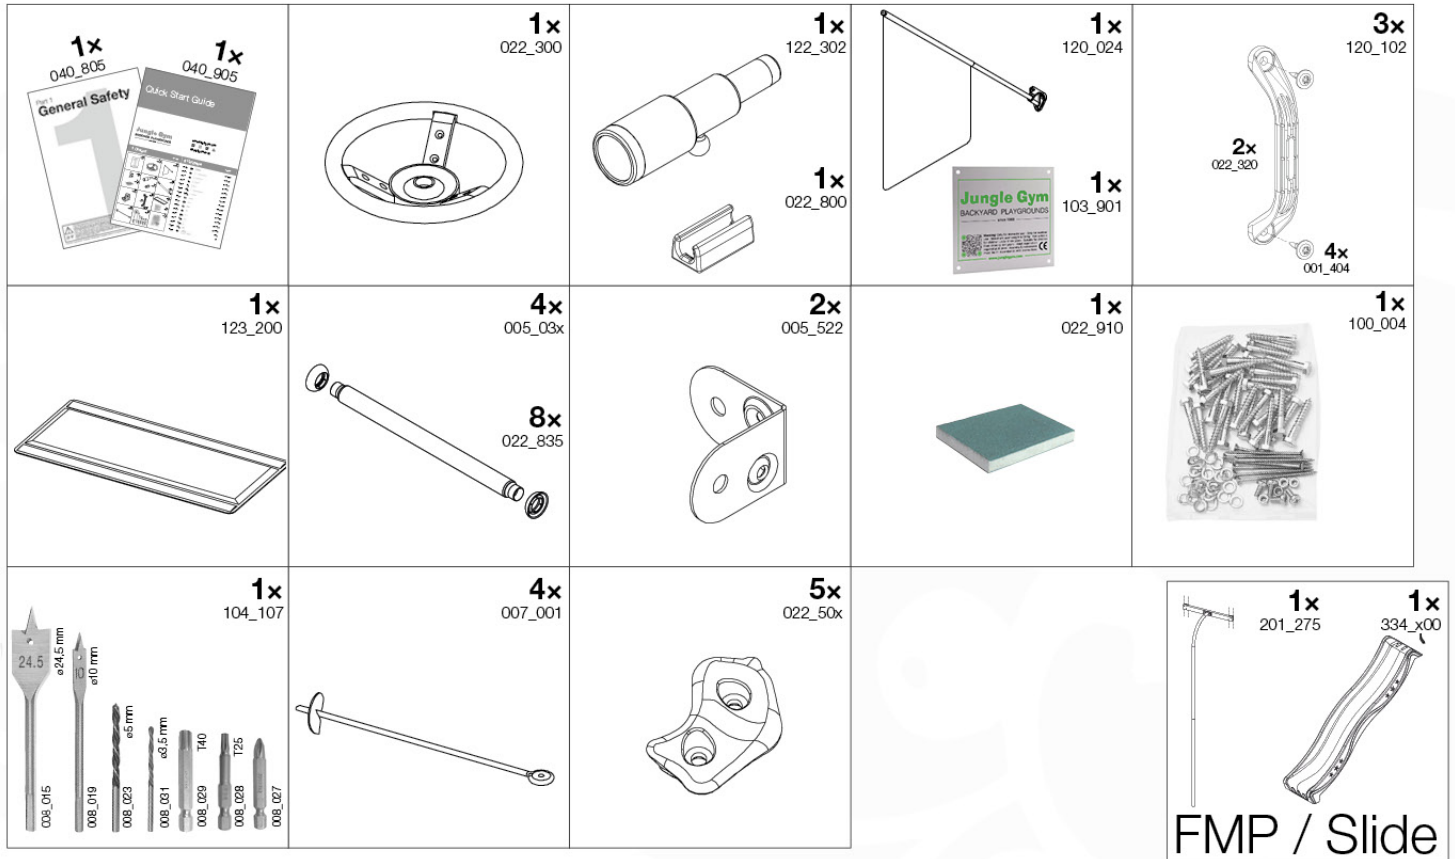

01 What's in the Delivery?

401_015

02 Hardware

Total HWP 100_004 + 100_155 Jungle Chalet 2.1

20220331

001_102	10x		M8 x 30mm	000_101	10x		ø2 x 20mm
001_417	12x		ø8 x 80mm	003_010	10x		M8x14.2mm
001_406	13x		ø8 x 45mm	004_050	10x		M8 x 22mm
001_404	4x		ø8 x 30mm	120_005	16x		M8
002_223	98x		ø5 x 80mm				
002_220	521x		ø5 x 45mm				
002_219	6x		ø5 x 30mm				
002_308	2x		ø5.0 x 20mm				
002_041	3x		ø4.5 x 20mm				
002_042	4x		ø3.5 x 13mm