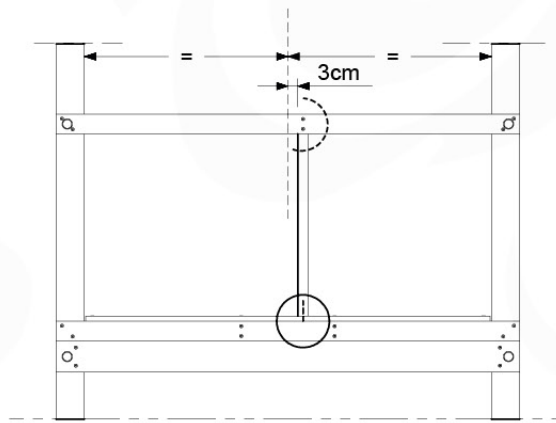

11 Balustrade (1x)

BL10

	PartNo	PartName	QTY.
Hardware pack	002_220	Gap Point Screw T25 - 5x45	12
	002_223	Gap Point Screw T25 - 5x80	4
Timber	C70	Beam 700 mm	1
	D65	Board 650 mm	3

DL Half Balustrade 70/140 - P05 TR - 14/01/2022 - v1

11-1