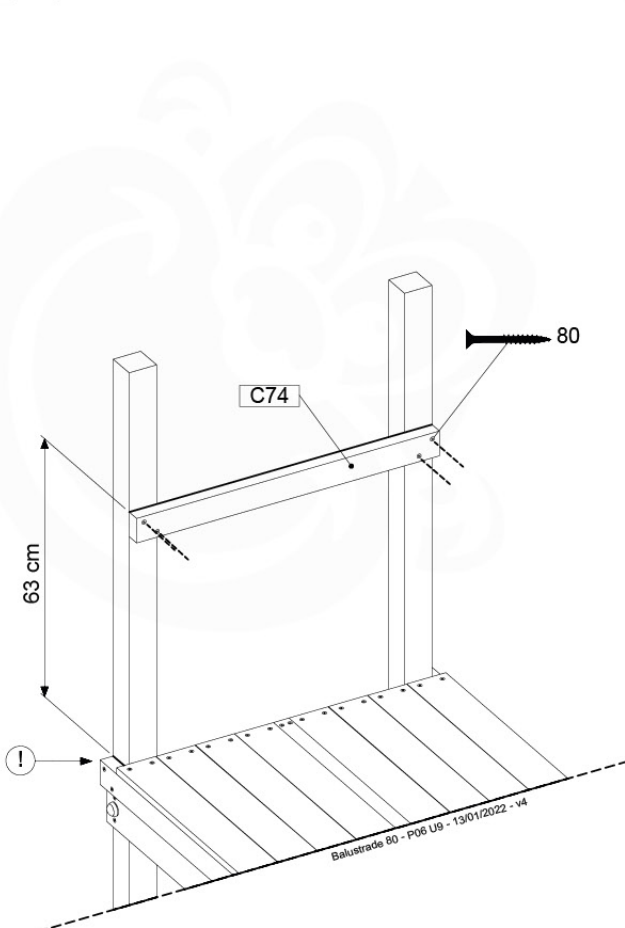

12 Balustrade (2x)

BL21

(194_101)

	PartNo	PartName	QTY.
Hardware Pack 100_601	002_220	Gap Point Screw T25 - 5x45	16
	002_223	Gap Point Screw T25 - 5x80	4
Timber	C74	Beam 740 mm	1
	D65	Board 650 mm	4

Balustrade 80 - P02 U - 13/01/2022 - v4

12-1