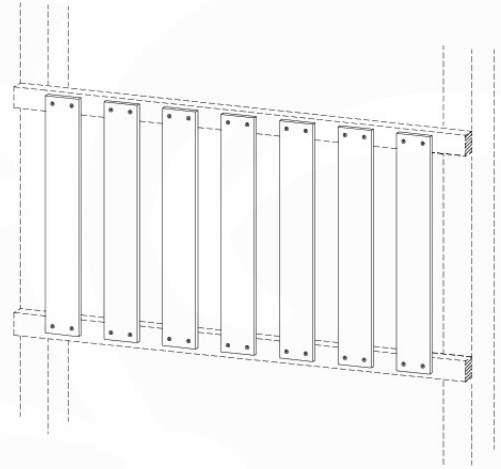

10 Balustrade (1x)

BL06

	PartNo	PartName	QTY.
Hardware pack	002_220	Gap Point Screw T25 - 5x45	28
Timber	D65	Board 650 mm	7

Balustrade 140 - P03 T - 14/01/2022 - v1.0