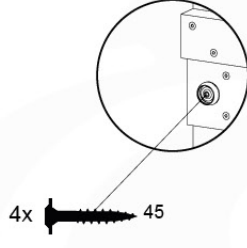

07-4

DL 146 Base Tower ET20 - P06 B720 - 17-11-2021 - v1.0

08 Extended Tower ET27

	PartNo	PartName	QTY.
Hardware pack	001_406	Stealth Screw 8x45	4
	001_417	Stealth Screw 8x80	2
	002_220	Gap Point Screw T25 - 5x45	90
	002_223	Gap Point Screw T25 - 5x80	20
Other	007_001	Ground-anchor	2
	022_31x	bpc-base version 3	4
	022_84x	bpc cover	4
Timber	B220	Post 90x90 L2200	2
	C74	Beam 740 mm	4
	C141	Beam 1410 mm	1
	D74	Board 740 mm	6
	D123	Board 1230 mm	9
	D141	Board 1410 mm	3