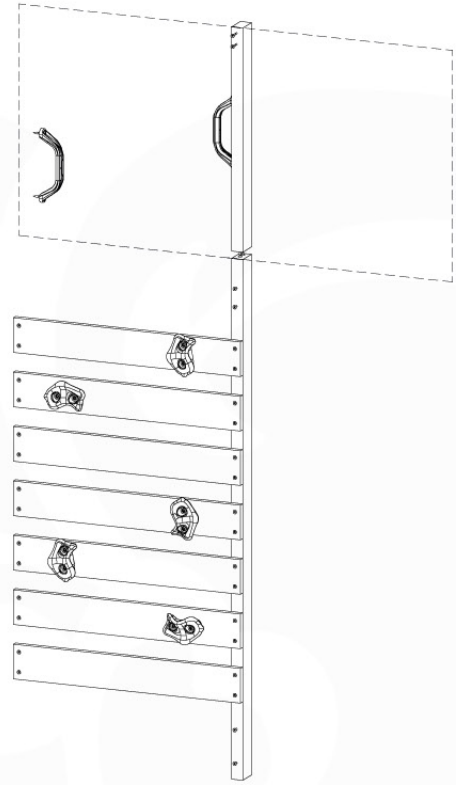

13 Rock Wall

RW19

	PartNo	PartName	QTY.
Hardware pack	001_102	Washer Head Screw T40 M8x30	10
	002_220	Gap Point Screw T25 - 5x45	32
	002_223	Gap Point Screw T25 - 5x80	5
	003_010	M8 spring lock washer	10
	004_050	M8 22mm Drive in Nut	10
Other	022_50x	Climbing Rock	5
	120_102	Handgrip set (complete 2x)	1
Timber	C206	Beam 2060 mm	1
	D65	Board 650 mm	7

DL-Rockwall 140 - P04 TL 145 - 17-1-2022 - v1