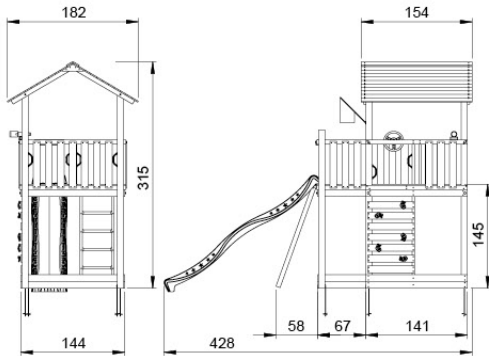

Part 2

Assembly

Instructions

Jungle Chalet 2.1

801_013

Jungle Gym

BACKYARD PLAYGROUNDS

since 1988

01 What's in the Delivery?

401_015

02 Hardware

Total HWP 100_004 + 100_155 Jungle Chalet 2.1

20220331

001_102	10x		M8 x 30mm	000_101	10x		ø2 x 20mm
001_417	12x		ø8 x 80mm	003_010	10x		M8x14.2mm
001_406	13x		ø8 x 45mm	004_050	10x		M8 x 22mm
001_404	4x		ø8 x 30mm	120_005	16x		M8
002_223	98x		ø5 x 80mm				
002_220	521x		ø5 x 45mm				
002_219	6x		ø5 x 30mm				
002_308	2x		ø5.0 x 20mm				
002_041	3x		ø4.5 x 20mm				
002_042	4x		ø3.5 x 13mm				