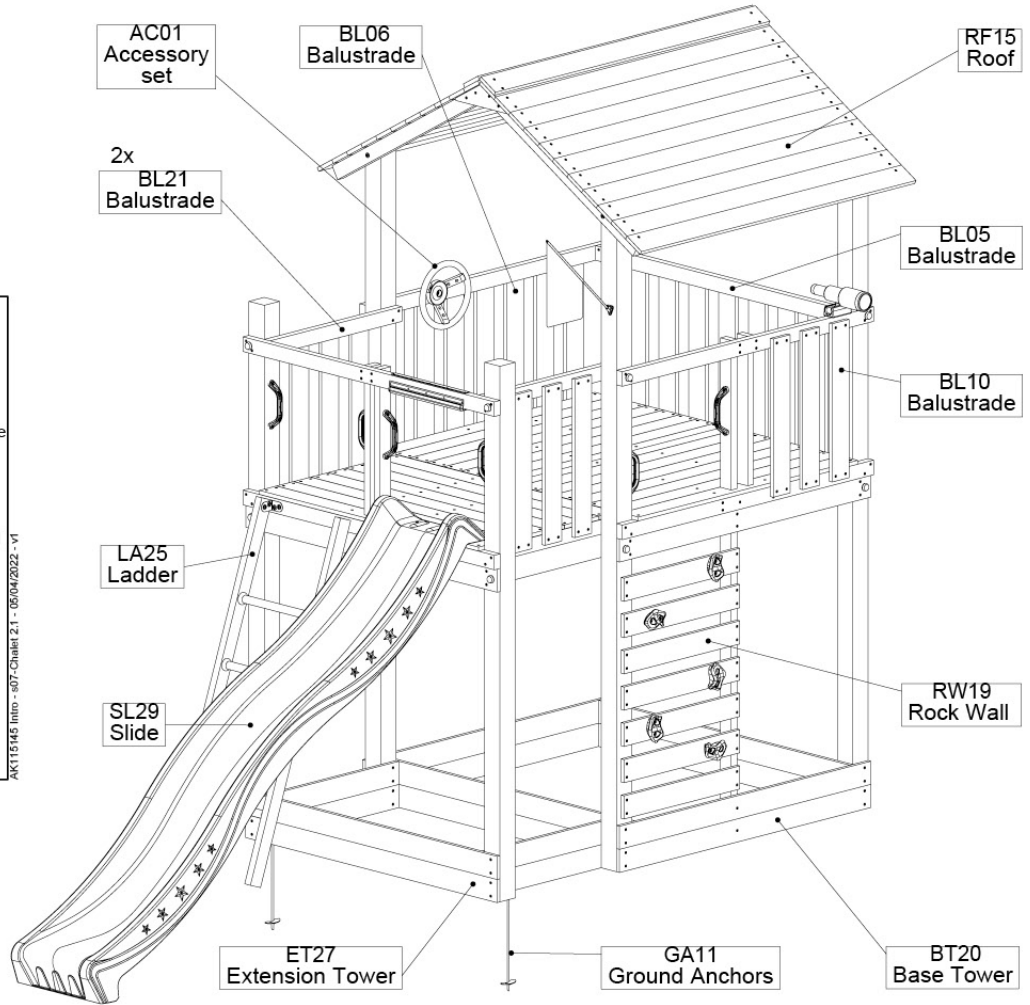

Part 2

Assembly

Instructions

Jungle Chalet 2.1

801_013

Jungle Gym

BACKYARD PLAYGROUNDS

since 1988