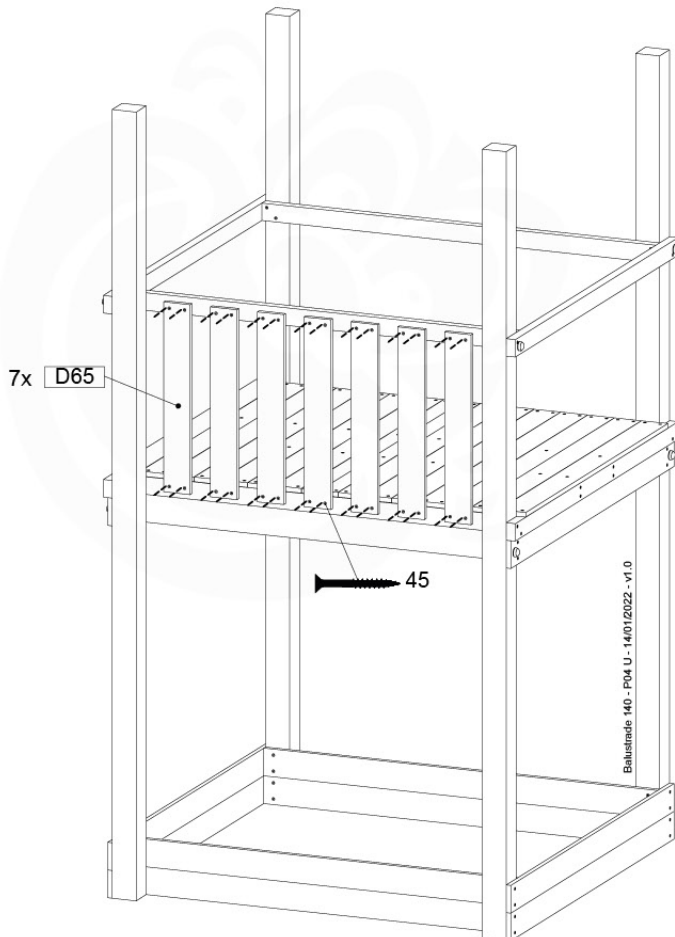

DL 145 Base Tower BT20 - P02 BT20 - 17-11-2021 - v1.0

07-1

07-2

07-3

07-4

DL 146 Base Tower ET20 - P06 B720 - 17-11-2021 - v1.0

08 Extended Tower ET27

	PartNo	PartName	QTY.
Hardware pack	001_406	Stealth Screw 8x45	4
	001_417	Stealth Screw 8x80	2
	002_220	Gap Point Screw T25 - 5x45	90
	002_223	Gap Point Screw T25 - 5x80	20
Other	007_001	Ground-anchor	2
	022_31x	bpc-base version 3	4
	022_84x	bpc cover	4
Timber	B220	Post 90x90 L2200	2
	C74	Beam 740 mm	4
	C141	Beam 1410 mm	1
	D74	Board 740 mm	6
	D123	Board 1230 mm	9
	D141	Board 1410 mm	3

Extension Tower 14080 - P02 - ET27 - 10-1-2022 - v1

08-1

Base Tower

08-2

08-3

Extension Tower 14080 - P17 - ET27_28 - 10-1-2022 - v1

08-4

Extension Tower 14080 - P20 - ET27_28 - 10-1-2022 - v1

09 Balustrade (1x)

BL05

Balustrade 140 - FP02 U - 14/01/2022 - v1.0

	PartNo	PartName	QTY.
Hardware pack	002_220	Gap Point Screw T25 - 5x45	28
Timber	D65	Board 650 mm	7

09-1

10 Balustrade (1x)

BL06

	PartNo	PartName	QTY.
Hardware pack	002_220	Gap Point Screw T25 - 5x45	28
Timber	D65	Board 650 mm	7

Balustrade 140 - P03 T - 14/01/2022 - v1.0

10-1

Balustrade 140 - P05 T - 14/01/2022 - v1.0

11 Balustrade (1x)

BL10

	PartNo	PartName	QTY.
Hardware pack	002_220	Gap Point Screw T25 - 5x45	12
	002_223	Gap Point Screw T25 - 5x80	4
Timber	C70	Beam 700 mm	1
	D65	Board 650 mm	3