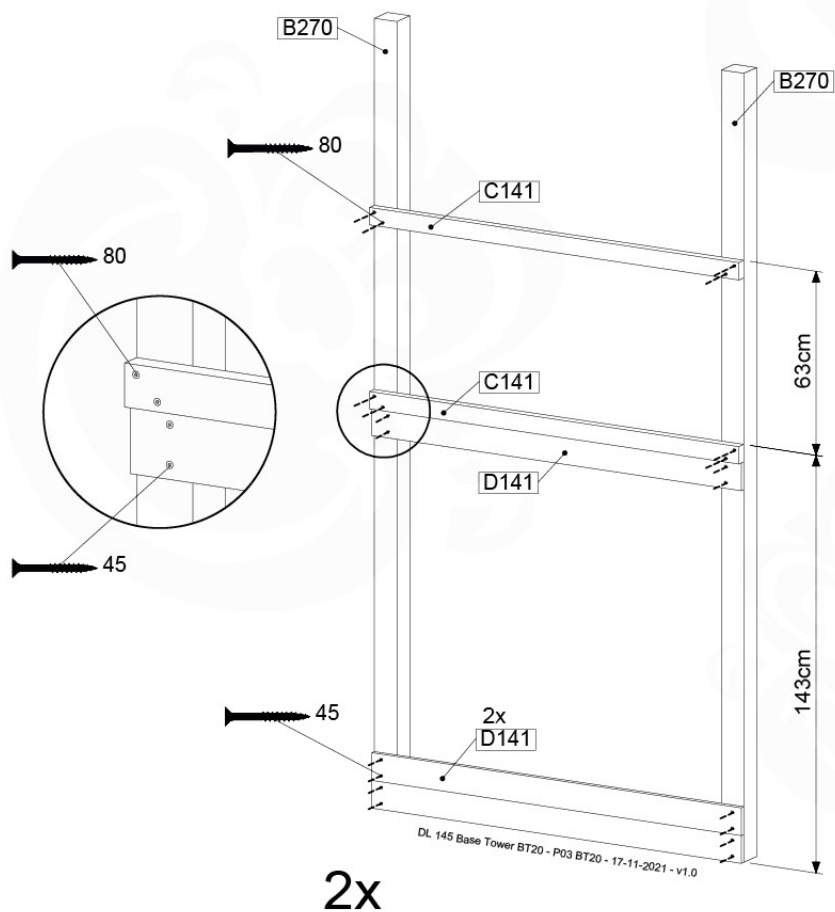

07 Base Tower

BT20

	PartNo	PartName	QTY.
Hardware pack	001_406	Stealth Screw 8x45	6
	001_417	Stealth Screw 8x80	4
	002_220	Gap Point Screw T25 - 5x45	135
	002_223	Gap Point Screw T25 - 5x80	40
Other	007_001	Ground-anchor	2
	022_31x	bpc-base version 3	8
	022_84x	bpc cover	8
Timber	B270	Post 90x90 L2700	4
	C141	Beam 1410 mm	10
	D123	Board 1230 mm	17
	D141	Board 1410 mm	12

07-1