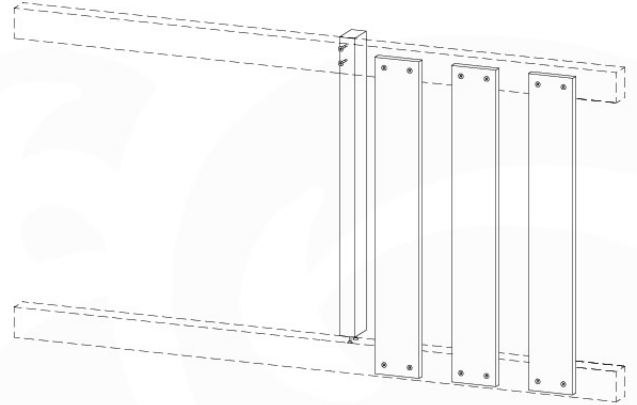

Balustrade 140 - P03 T - 14/01/2022 - v1.0

10-1

Balustrade 140 - P05 T - 14/01/2022 - v1.0

11 Balustrade (1x)

BL10

	PartNo	PartName	QTY.
Hardware pack	002_220	Gap Point Screw T25 - 5x45	12
	002_223	Gap Point Screw T25 - 5x80	4
Timber	C70	Beam 700 mm	1
	D65	Board 650 mm	3