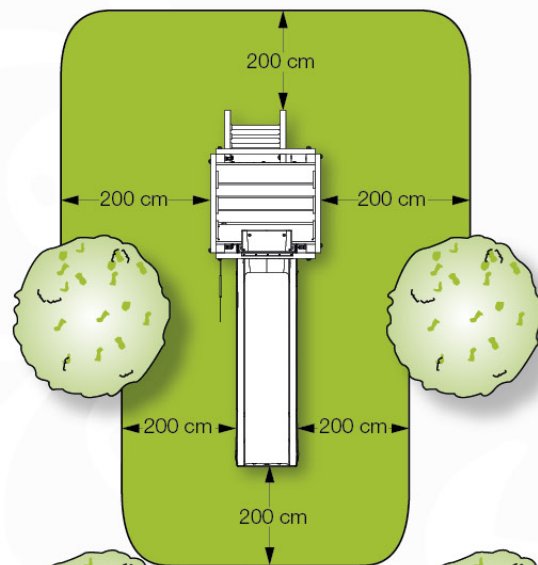

05 Safe Playground Planning

05-1

05-2

05-3

05-4

05-5