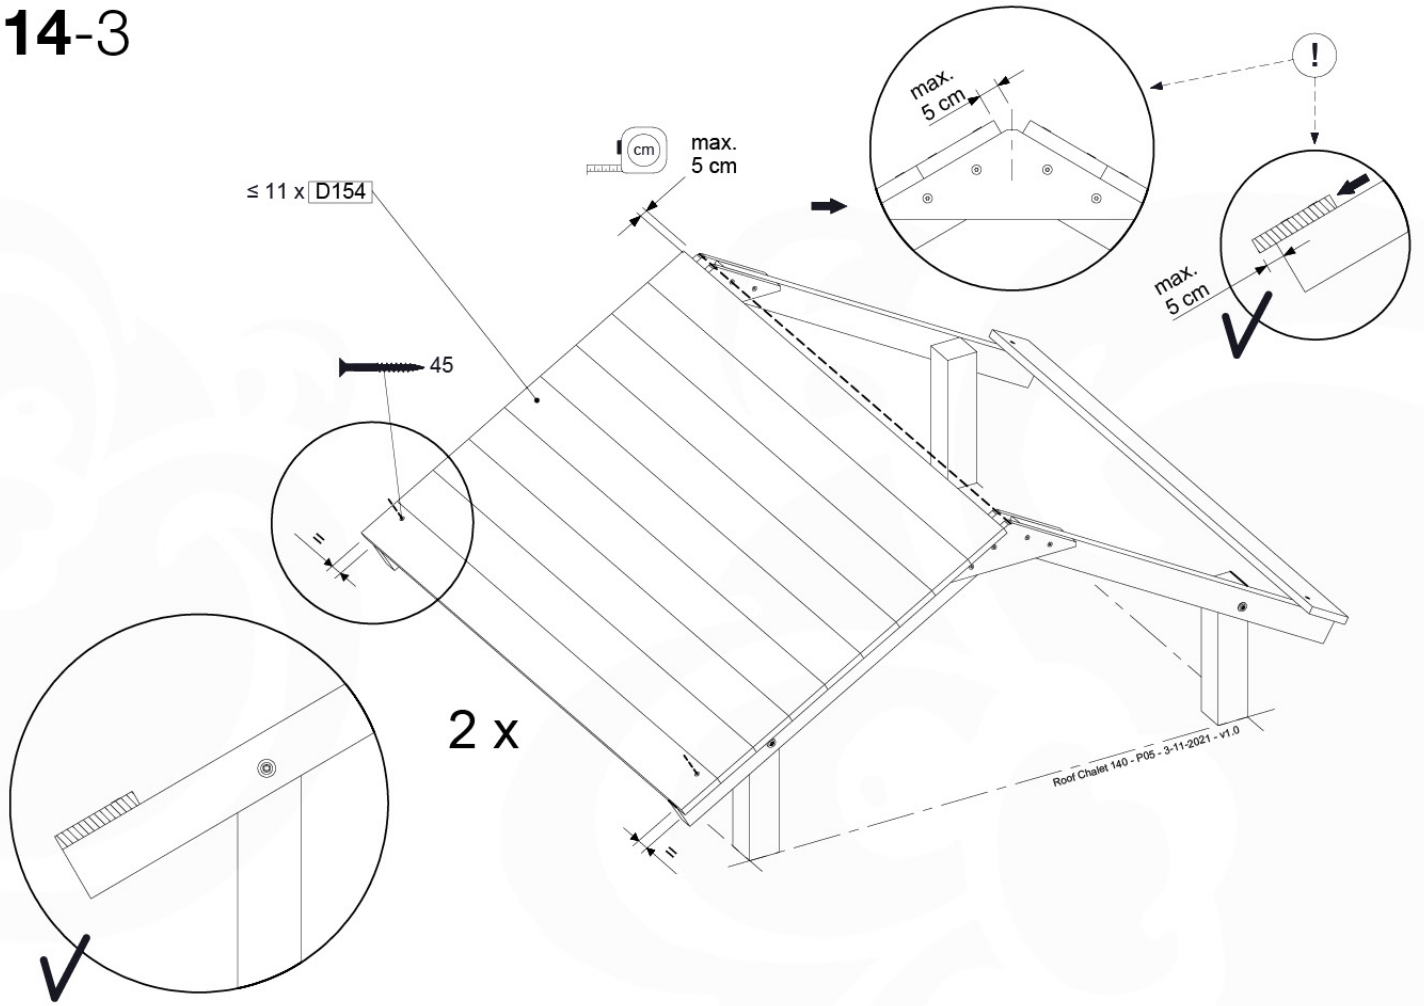

Roof Chalet 140 - P02 - 3-11-2021 - v1.0

14-1

14-2

14-3

14-4

15 Ladder

LA25

	PartNo	PartName	QTY.
Hardware pack	001_404	Stealth Screw 8x30	4
	002_219	Gap Point Screw T25 - 5x30	4
	002_220	Gap Point Screw T25 - 5x45	8
	002_223	Gap Point Screw T25 - 5x80	4
Other	005_03x	Ladder Rung Y/B/G/R	4
	005_522	Connection Bracket Mini Market	2
	022_835	Rung Cap	8
	120_102	Handgrip set (complete 2x)	1
Timber	C70	Beam 700 mm	1
	C150	Beam 1500 mm	2