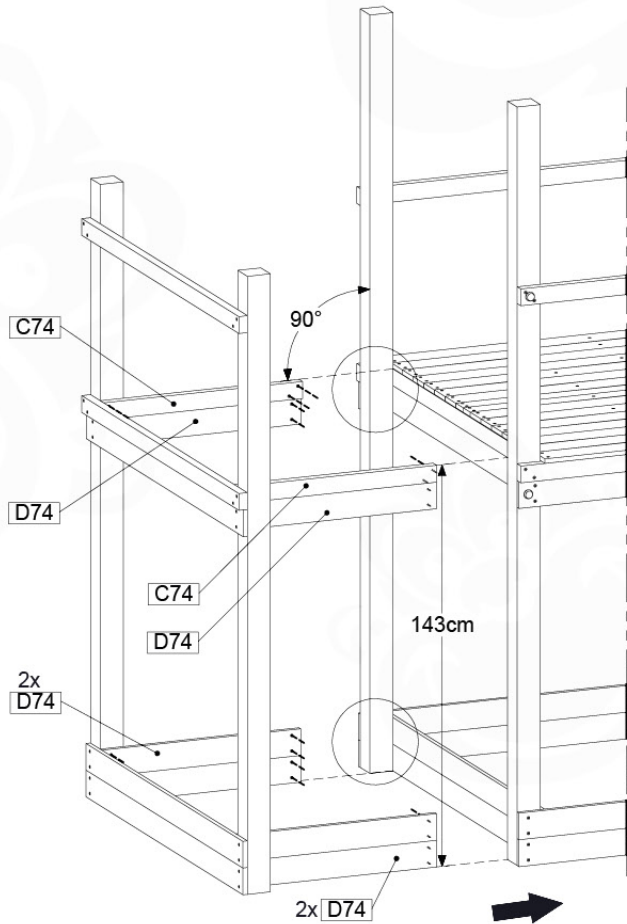

DL 145 Base Tower BT20 - P02 BT20 - 17-11-2021 - v1.0

07-1

07-2

07-3

07-4

DL 146 Base Tower ET20 - P06 B720 - 17-11-2021 - v1.0

08 Extended Tower ET27

	PartNo	PartName	QTY.
Hardware pack	001_406	Stealth Screw 8x45	4
	001_417	Stealth Screw 8x80	2
	002_220	Gap Point Screw T25 - 5x45	90
	002_223	Gap Point Screw T25 - 5x80	20
Other	007_001	Ground-anchor	2
	022_31x	bpc-base version 3	4
	022_84x	bpc cover	4
Timber	B220	Post 90x90 L2200	2
	C74	Beam 740 mm	4
	C141	Beam 1410 mm	1
	D74	Board 740 mm	6
	D123	Board 1230 mm	9
	D141	Board 1410 mm	3

Extension Tower 14080 - P02 - ET27 - 10-1-2022 - v1

08-1

Base Tower

08-2

08-3

Extension Tower 14080 - P17 - ET27_28 - 10-1-2022 - v1

08-4

Extension Tower 14080 - P20 - ET27_28 - 10-1-2022 - v1