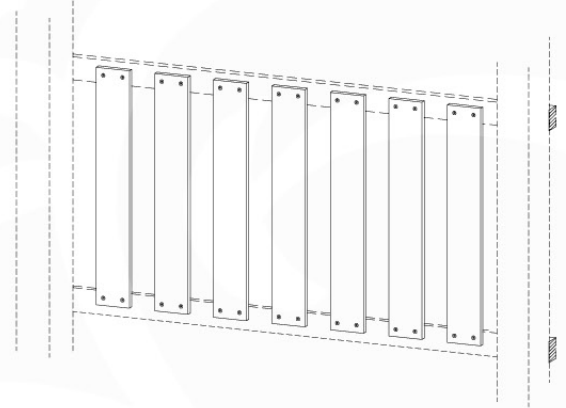

09 Balustrade (1x)

BL05

Balustrade 140 - FP02 U - 14/01/2022 - v1.0

	PartNo	PartName	QTY.
Hardware pack	002_220	Gap Point Screw T25 - 5x45	28
Timber	D65	Board 650 mm	7