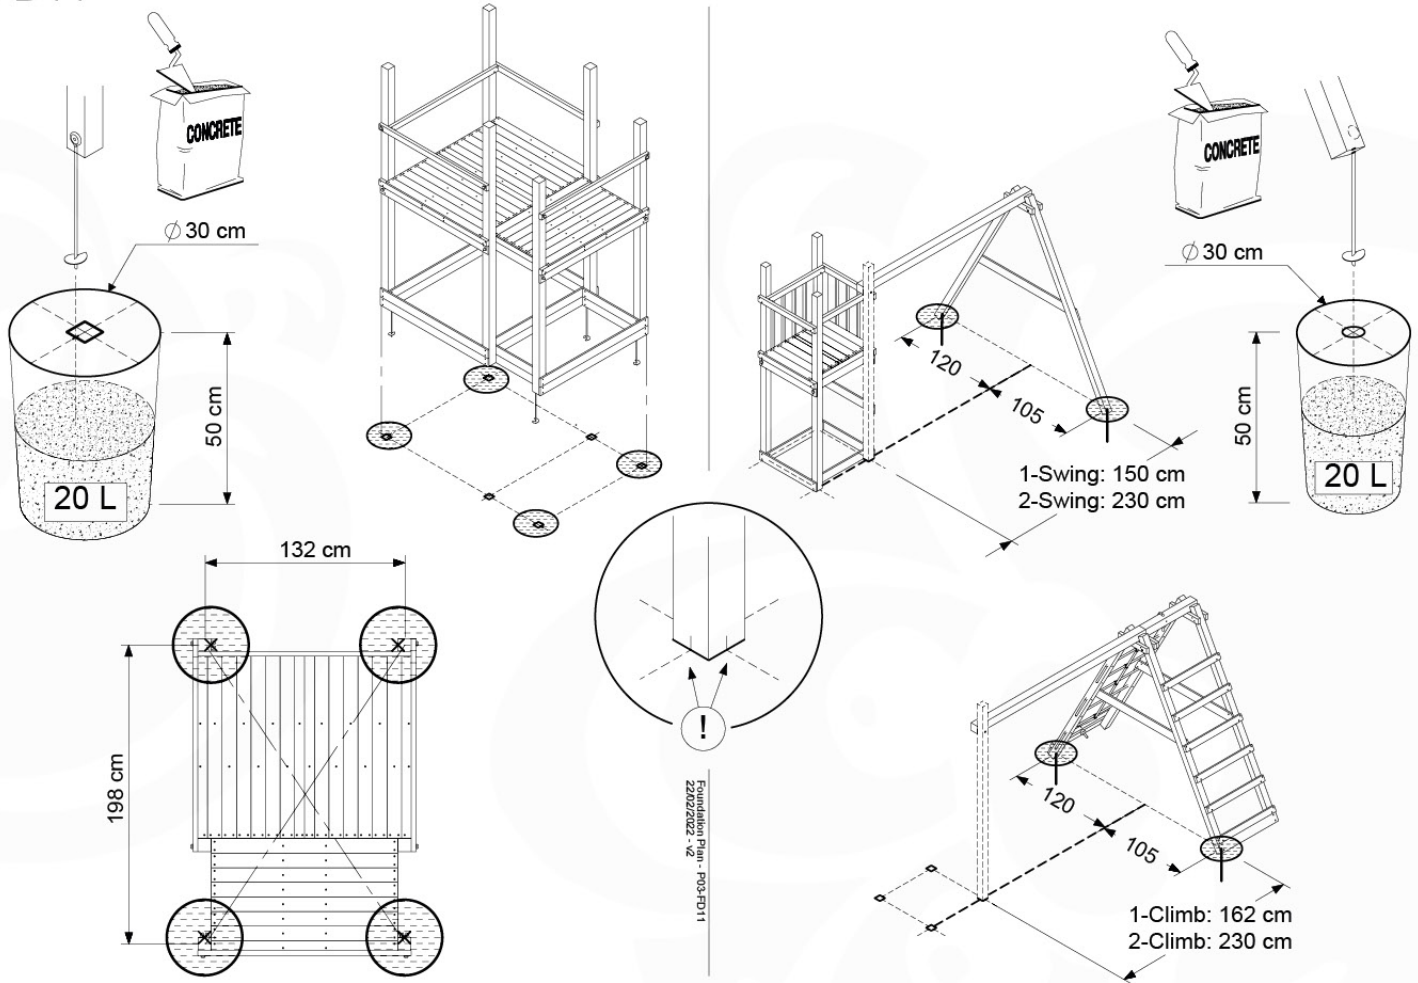

06 Playground Foundation

FD11

Foundation Plan - P03-FD11
22/02/2022 - v2

07 Base Tower

BT20

	PartNo	PartName	QTY.
Hardware pack	001_406	Stealth Screw 8x45	6
	001_417	Stealth Screw 8x80	4
	002_220	Gap Point Screw T25 - 5x45	135
	002_223	Gap Point Screw T25 - 5x80	40
Other	007_001	Ground-anchor	2
	022_31x	bpc-base version 3	8
	022_84x	bpc cover	8
Timber	B270	Post 90x90 L2700	4
	C141	Beam 1410 mm	10
	D123	Board 1230 mm	17
	D141	Board 1410 mm	12

DL 145 Base Tower BT20 - P02 BT20 - 17-11-2021 - v1.0

07-1

07-2

07-3

07-4

DL 146 Base Tower ET20 - P06 B720 - 17-11-2021 - v1.0

08 Extended Tower ET27

	PartNo	PartName	QTY.
Hardware pack	001_406	Stealth Screw 8x45	4
	001_417	Stealth Screw 8x80	2
	002_220	Gap Point Screw T25 - 5x45	90
	002_223	Gap Point Screw T25 - 5x80	20
Other	007_001	Ground-anchor	2
	022_31x	bpc-base version 3	4
	022_84x	bpc cover	4
Timber	B220	Post 90x90 L2200	2
	C74	Beam 740 mm	4
	C141	Beam 1410 mm	1
	D74	Board 740 mm	6
	D123	Board 1230 mm	9
	D141	Board 1410 mm	3