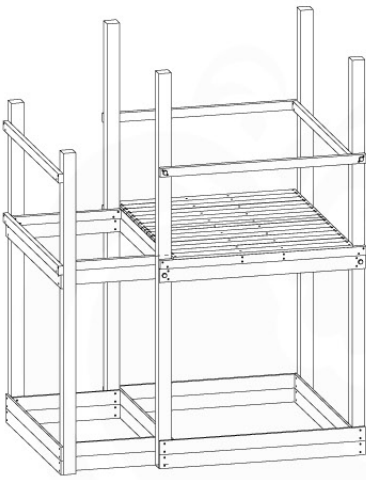

06 Playground Foundation

FD11

Foundation Plan - P03-FD11
22/02/2022 - v2

07 Base Tower

BT20

	PartNo	PartName	QTY.
Hardware pack	001_406	Stealth Screw 8x45	6
	001_417	Stealth Screw 8x80	4
	002_220	Gap Point Screw T25 - 5x45	135
	002_223	Gap Point Screw T25 - 5x80	40
Other	007_001	Ground-anchor	2
	022_31x	bpc-base version 3	8
	022_84x	bpc cover	8
Timber	B270	Post 90x90 L2700	4
	C141	Beam 1410 mm	10
	D123	Board 1230 mm	17
	D141	Board 1410 mm	12

DL 145 Base Tower BT20 - P02 BT20 - 17-11-2021 - v1.0

07-1

07-2

07-3

07-4

DL 146 Base Tower ET20 - P06 B720 - 17-11-2021 - v1.0

08 Extended Tower ET27

	PartNo	PartName	QTY.
Hardware pack	001_406	Stealth Screw 8x45	4
	001_417	Stealth Screw 8x80	2
	002_220	Gap Point Screw T25 - 5x45	90
	002_223	Gap Point Screw T25 - 5x80	20
Other	007_001	Ground-anchor	2
	022_31x	bpc-base version 3	4
	022_84x	bpc cover	4
Timber	B220	Post 90x90 L2200	2
	C74	Beam 740 mm	4
	C141	Beam 1410 mm	1
	D74	Board 740 mm	6
	D123	Board 1230 mm	9
	D141	Board 1410 mm	3

Extension Tower 14080 - P02 - ET27 - 10-1-2022 - v1

08-1

Base Tower

08-2

08-3

Extension Tower 14080 - P17 - ET27_28 - 10-1-2022 - v1

08-4

Extension Tower 14080 - P20 - ET27_28 - 10-1-2022 - v1

09 Balustrade (1x)

BL05

Balustrade 140 - FP02 U - 14/01/2022 - v1.0

	PartNo	PartName	QTY.
Hardware pack	002_220	Gap Point Screw T25 - 5x45	28
Timber	D65	Board 650 mm	7

09-1

10 Balustrade (1x)

BL06

	PartNo	PartName	QTY.
Hardware pack	002_220	Gap Point Screw T25 - 5x45	28
Timber	D65	Board 650 mm	7