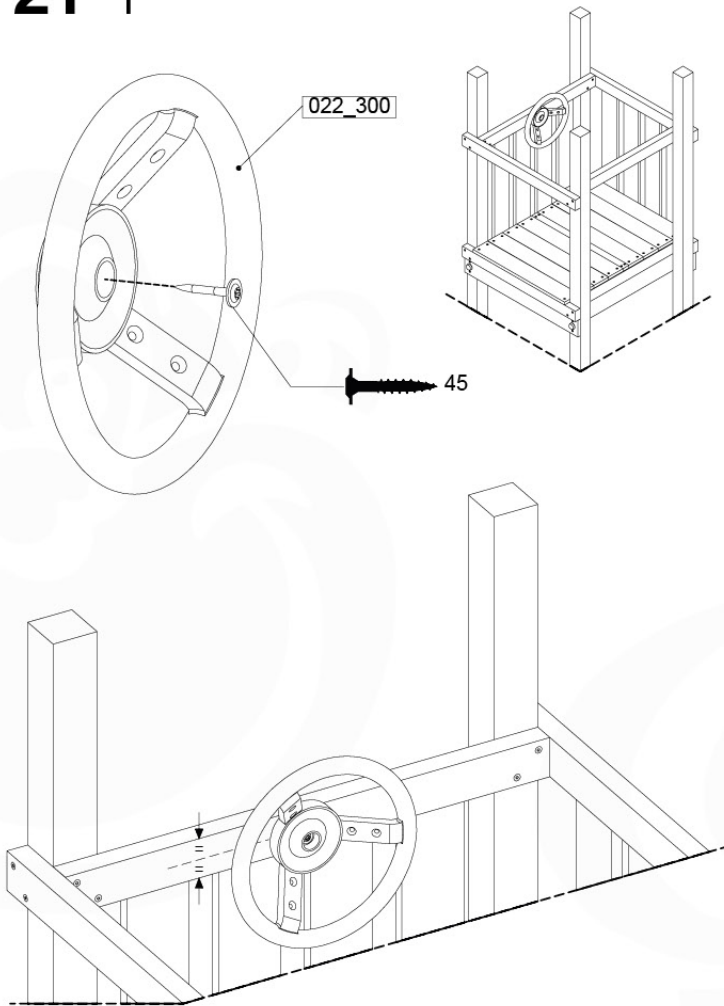

21-1

21-2

Accessory set - P03 - 28-9-2021 - v4

21-3

21-4

Accessory set - P04 - 28-9-2021 - v4