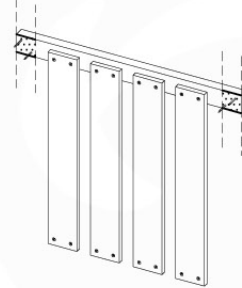

12 Balustrade (2x)

BL21

(194_101)

	PartNo	PartName	QTY.
Hardware Pack 100_601	002_220	Gap Point Screw T25 - 5x45	16
	002_223	Gap Point Screw T25 - 5x80	4
Timber	C74	Beam 740 mm	1
	D65	Board 650 mm	4

Balustrade 80 - P02 U - 13/01/2022 - v4