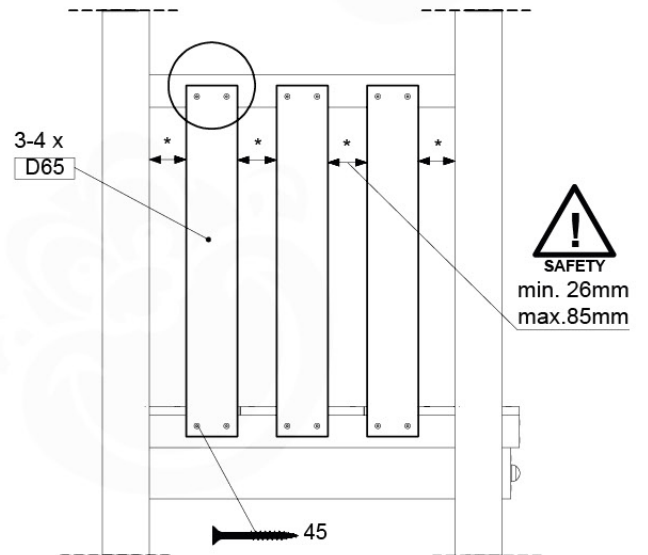

12 Balustrade (2x)

BL21

(194_101)

	PartNo	PartName	QTY.
Hardware Pack 100_601	002_220	Gap Point Screw T25 - 5x45	16
	002_223	Gap Point Screw T25 - 5x80	4
Timber	C74	Beam 740 mm	1
	D65	Board 650 mm	4

Balustrade 80 - P02 U - 13/01/2022 - v4

12-1