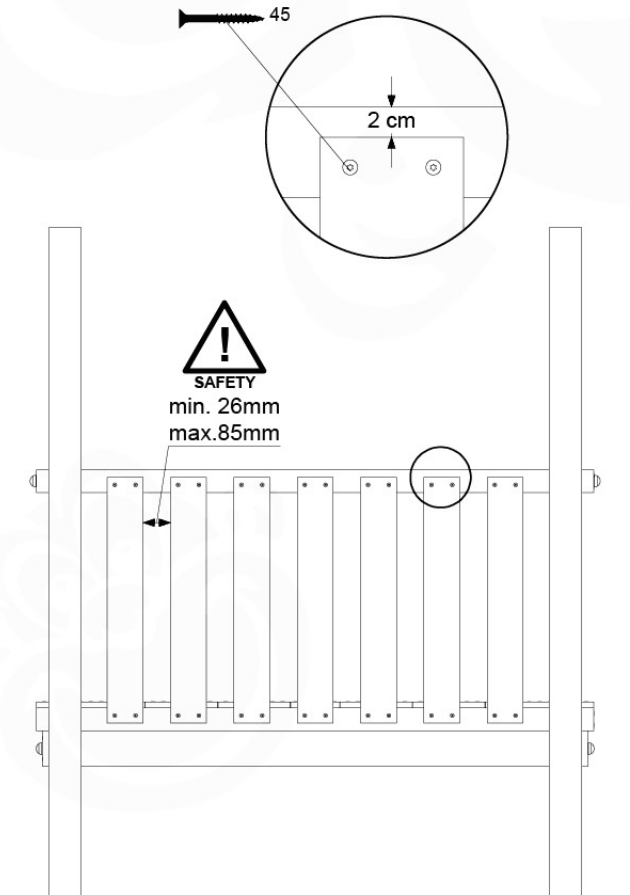

09 Balustrade (1x)

BL05

Balustrade 140 - FP02 U - 14/01/2022 - v1.0

	PartNo	PartName	QTY.
Hardware pack	002_220	Gap Point Screw T25 - 5x45	28
Timber	D65	Board 650 mm	7

09-1

10 Balustrade (1x)

BL06

	PartNo	PartName	QTY.
Hardware pack	002_220	Gap Point Screw T25 - 5x45	28
Timber	D65	Board 650 mm	7