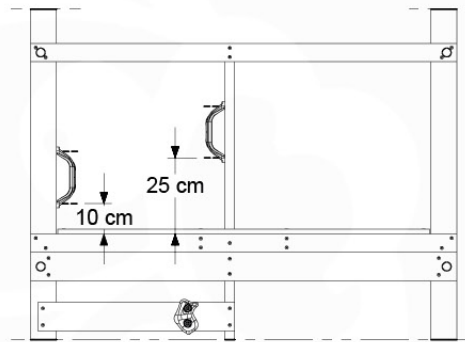

DL-Rockwall 140 - P04 TL 145 - 17-1-2022 - v1

13-1

13-2

13-3

13-4

14 Roof

RF15

	PartNo	PartName	QTY.
Hardware pack	001_417	Stealth Screw 8x80	4
	002_220	Gap Point Screw T25 - 5x45	108
Timber	C96	Beam L=(900+beam height) mm	4
	D123	Board 1230 mm	1
	D154	Board 1540 mm	24