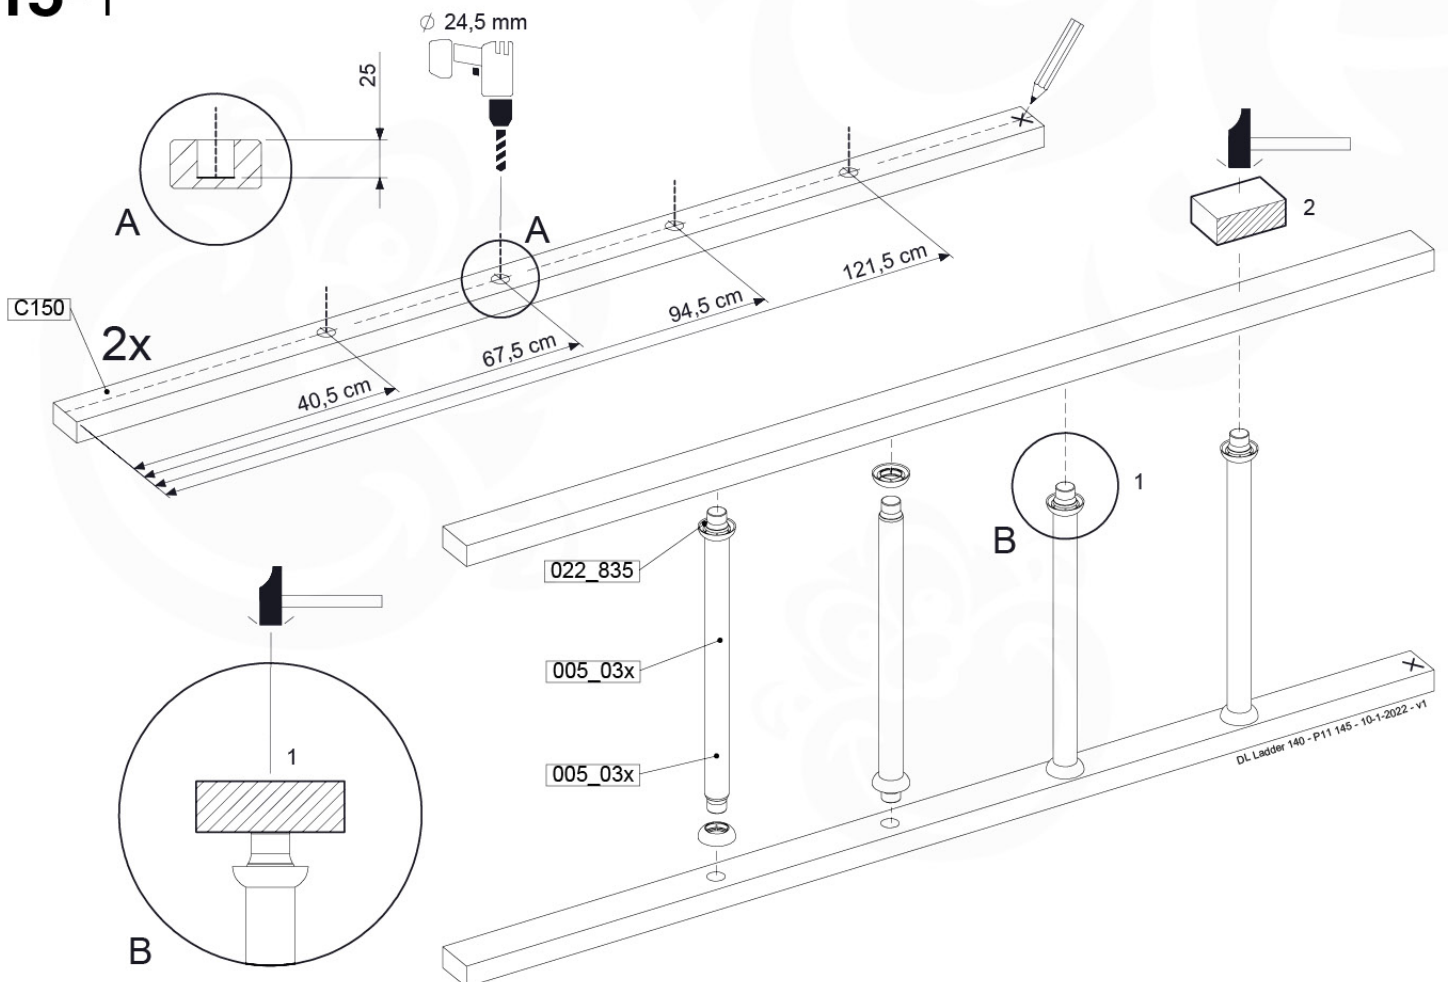

15-1

DL Ladder 140 - P11 145 - 10-1-2022 - v1