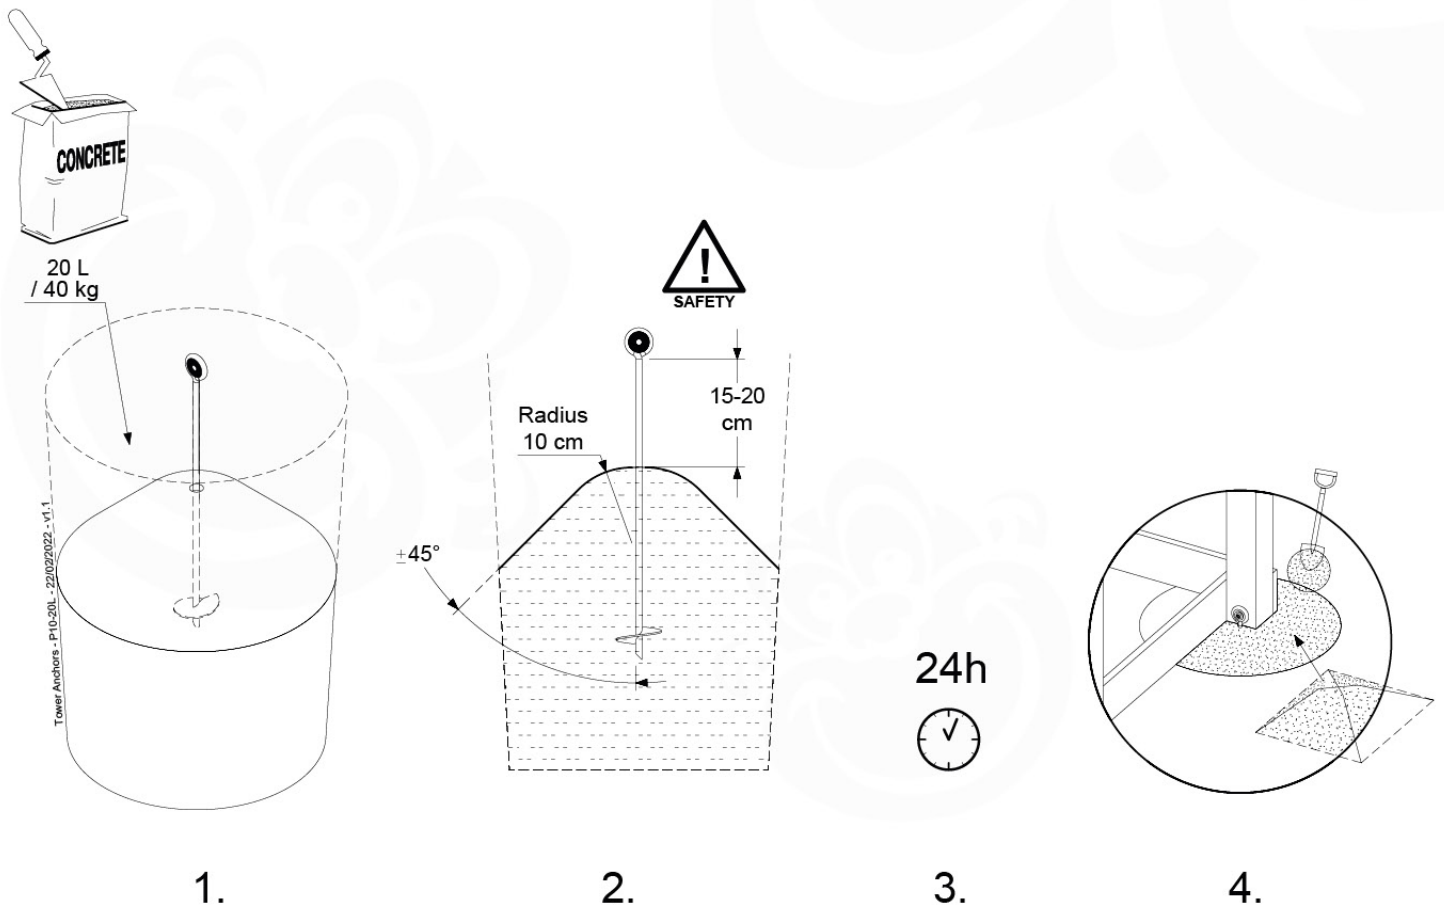

1-Climb Module / 2-Climb Module
457_105
457_106

17 Ground Anchors

GA11

Parts:

Assembly Package Tower
194_300 + 194_600

Tower Anchors - Pkg-GA11 - 22022022 - V1.1

17-1

17-2