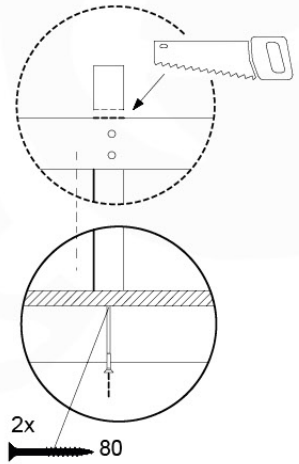

11 Balustrade (1x)

BL10

	PartNo	PartName	QTY.
Hardware pack	002_220	Gap Point Screw T25 - 5x45	12
	002_223	Gap Point Screw T25 - 5x80	4
Timber	C70	Beam 700 mm	1
	D65	Board 650 mm	3

DL Half Balustrade 70/140 - P05 TR - 14/01/2022 - v1

11-1