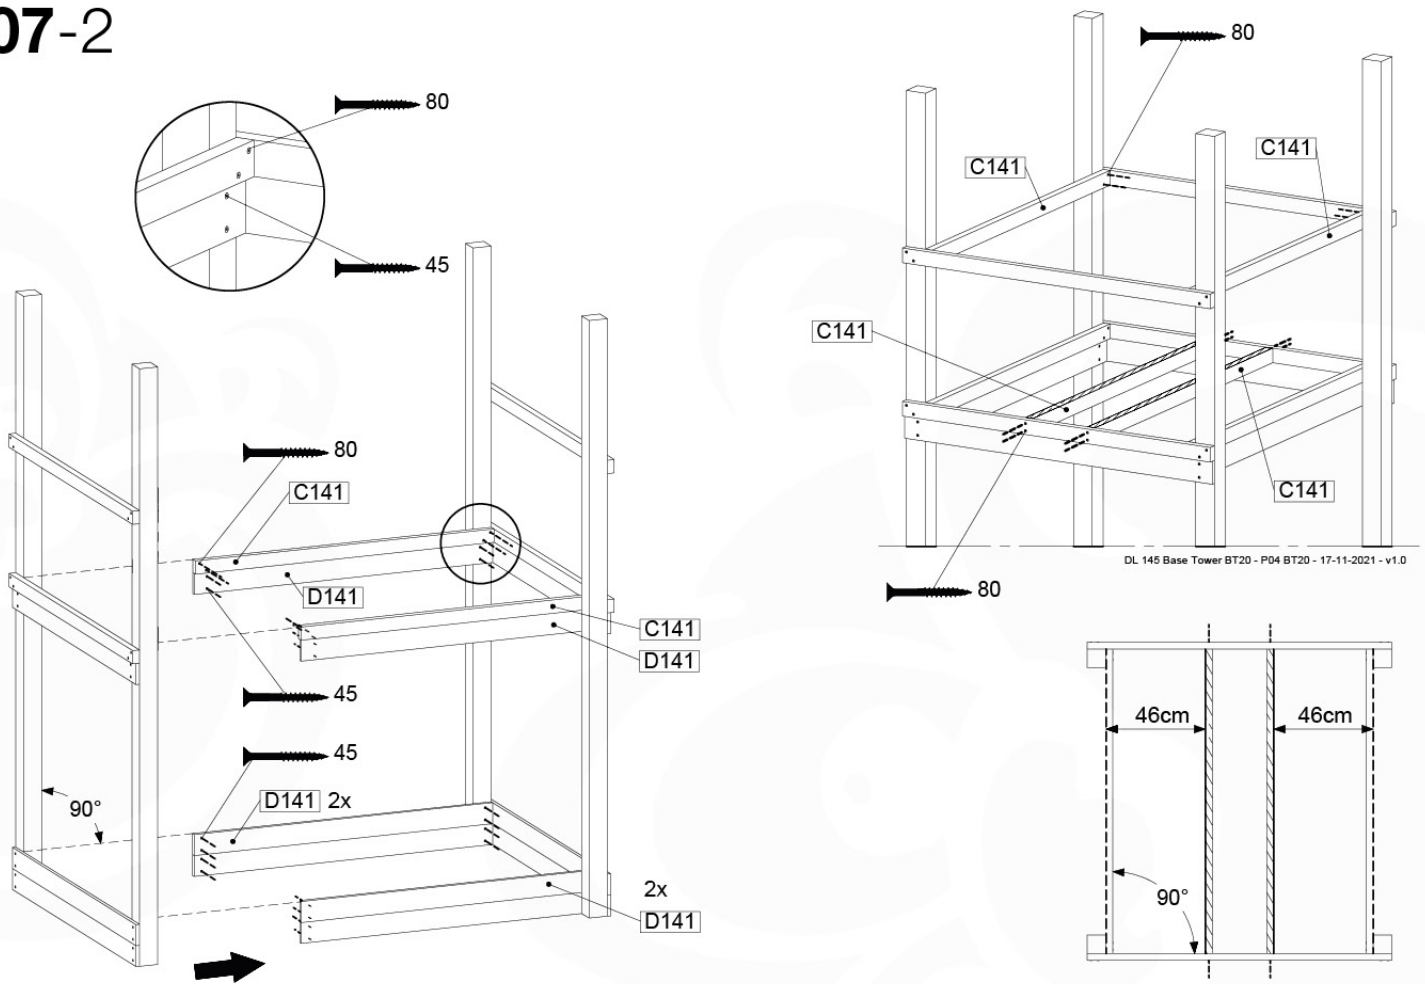

06 Playground Foundation

FD11

Foundation Plan - P03-FD11
22/02/2022 - v2

07 Base Tower

BT20

	PartNo	PartName	QTY.
Hardware pack	001_406	Stealth Screw 8x45	6
	001_417	Stealth Screw 8x80	4
	002_220	Gap Point Screw T25 - 5x45	135
	002_223	Gap Point Screw T25 - 5x80	40
Other	007_001	Ground-anchor	2
	022_31x	bpc-base version 3	8
	022_84x	bpc cover	8
Timber	B270	Post 90x90 L2700	4
	C141	Beam 1410 mm	10
	D123	Board 1230 mm	17
	D141	Board 1410 mm	12

DL 145 Base Tower BT20 - P02 BT20 - 17-11-2021 - v1.0

07-1

07-2

07-3

07-4

DL 146 Base Tower ET20 - P06 B720 - 17-11-2021 - v1.0

08 Extended Tower ET27

	PartNo	PartName	QTY.
Hardware pack	001_406	Stealth Screw 8x45	4
	001_417	Stealth Screw 8x80	2
	002_220	Gap Point Screw T25 - 5x45	90
	002_223	Gap Point Screw T25 - 5x80	20
Other	007_001	Ground-anchor	2
	022_31x	bpc-base version 3	4
	022_84x	bpc cover	4
Timber	B220	Post 90x90 L2200	2
	C74	Beam 740 mm	4
	C141	Beam 1410 mm	1
	D74	Board 740 mm	6
	D123	Board 1230 mm	9
	D141	Board 1410 mm	3