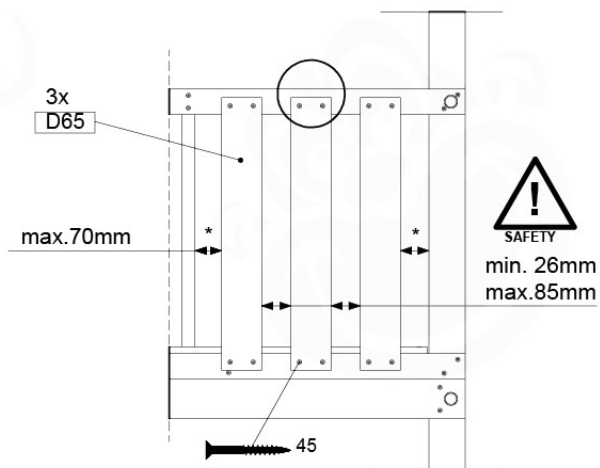

11 Balustrade (1x)

BL10

	PartNo	PartName	QTY.
Hardware pack	002_220	Gap Point Screw T25 - 5x45	12
	002_223	Gap Point Screw T25 - 5x80	4
Timber	C70	Beam 700 mm	1
	D65	Board 650 mm	3

DL Half Balustrade 70/140 - P05 TR - 14/01/2022 - v1

11-1