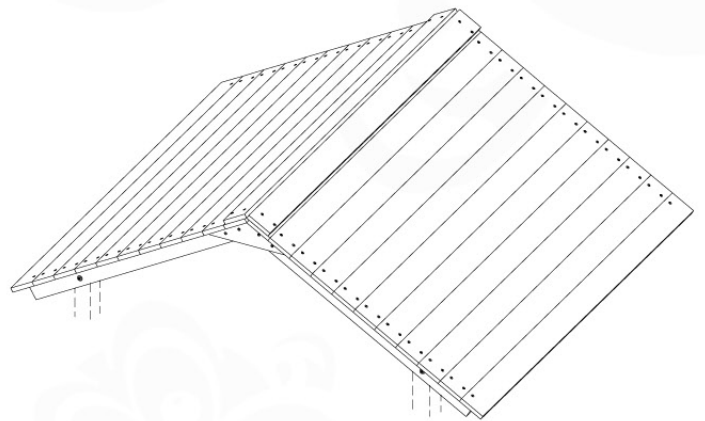

DL-Rockwall 140 - P04 TL 145 - 17-1-2022 - v1

13-1

13-2

13-3

13-4

14 Roof

RF15

	PartNo	PartName	QTY.
Hardware pack	001_417	Stealth Screw 8x80	4
	002_220	Gap Point Screw T25 - 5x45	108
Timber	C96	Beam L=(900+beam height) mm	4
	D123	Board 1230 mm	1
	D154	Board 1540 mm	24