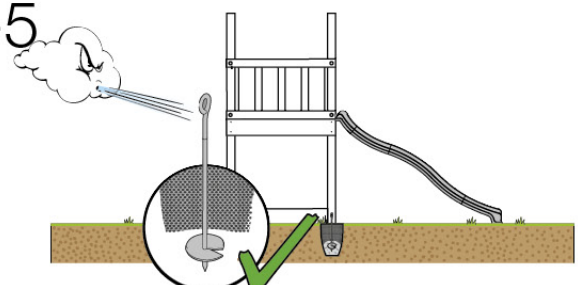

06 Playground Foundation

FD11

Foundation Plan - P03-FD11
22/02/2022 - v2

07 Base Tower

BT20

	PartNo	PartName	QTY.
Hardware pack	001_406	Stealth Screw 8x45	6
	001_417	Stealth Screw 8x80	4
	002_220	Gap Point Screw T25 - 5x45	135
	002_223	Gap Point Screw T25 - 5x80	40
Other	007_001	Ground-anchor	2
	022_31x	bpc-base version 3	8
	022_84x	bpc cover	8
Timber	B270	Post 90x90 L2700	4
	C141	Beam 1410 mm	10
	D123	Board 1230 mm	17
	D141	Board 1410 mm	12