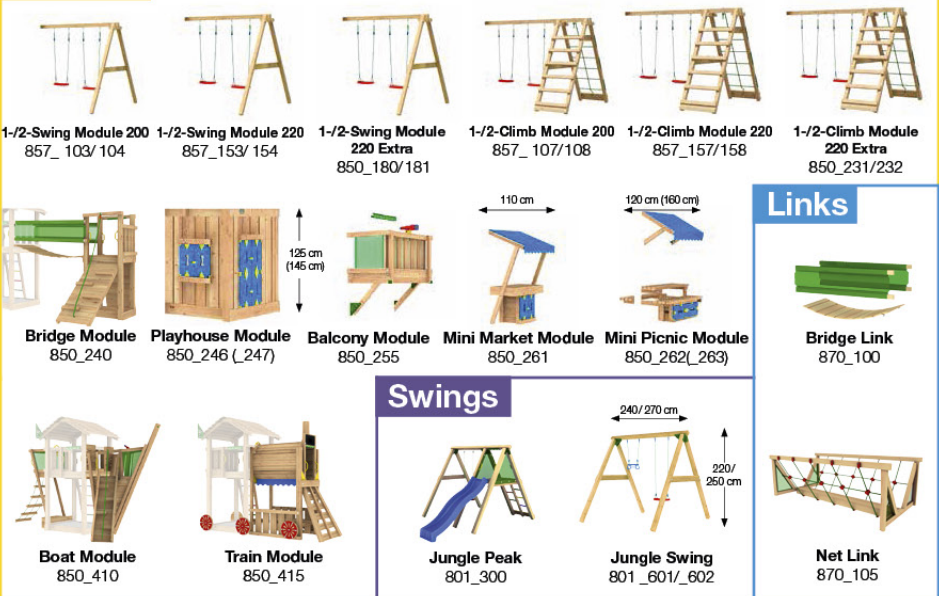

Accessory set - P02 - 29-9-2021 - v4

21-1

21-2

Accessory set - P03 - 28-9-2021 - v4

21-3

21-4

Accessory set - P04 - 28-9-2021 - v4

21-5

1x
022_910

AK115146 Intro - s08-Chalet 2.1 - 05/04/2022 - v1

22

Playtowers

Playhouses

Modules

Accessories

Part 2