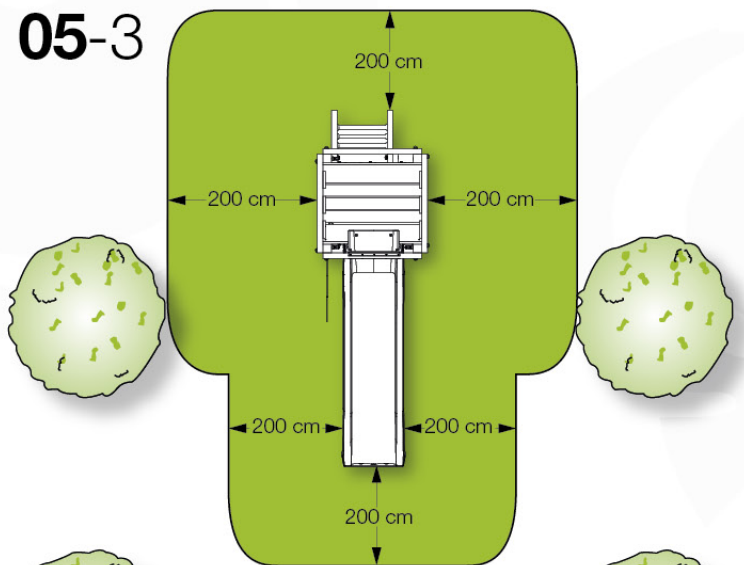

05 Safe Playground Planning

05-1

05-2

05-3

05-4

05-5