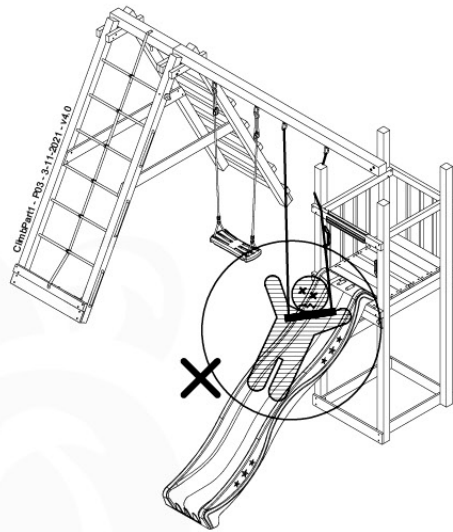

26-Oct-2021

04 Product ID

05 Safe Playground Planning

05-1

05-2

05-3

05-4

05-5

05-6

06

	PartNo	PartName	QTY.
Hardware Pack	001_406	Stealth Screw 8x45	2
	001_417	Stealth Screw 8x80	8
	001_422	Stealth Screw 8x137	6
	002_220	Gap Point Screw T25 - 5x45	43
	002_223	Gap Point Screw T25 - 5x80	45
	002_301	Dry Wall Screw PH2 3.9 x 40 mm	7
Other	005_528	Swing Beam Bracket 7x7	2
	005_529	Swing Beam Bracket 9x9	2
	007_001	Ground-anchor	2
	020_317	Rope Polyester 16mm Green 3.4m	1
	020_318	Rope Polyester 16mm Green 8.1m	1
	022_455	Rope Cross Connector Egg	7
	023_031	Finishing Washer GPS 5.0	4
	101_003	Swing hook with Carabiner	4