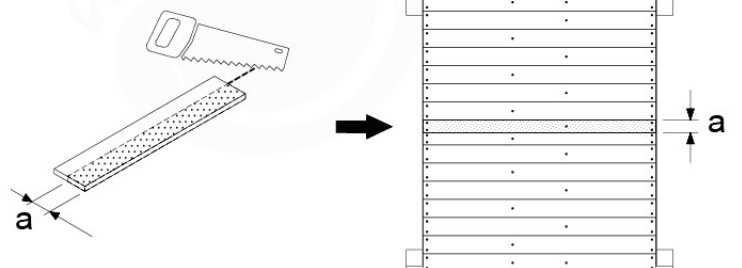

DL 145 Base Tower BT20 - P02 BT20 - 17-11-2021 - v1.0

07-1

07-2

07-3

07-4

DL 146 Base Tower ET20 - P06 B720 - 17-11-2021 - v1.0

08 Extended Tower ET27

	PartNo	PartName	QTY.
Hardware pack	001_406	Stealth Screw 8x45	4
	001_417	Stealth Screw 8x80	2
	002_220	Gap Point Screw T25 - 5x45	90
	002_223	Gap Point Screw T25 - 5x80	20
Other	007_001	Ground-anchor	2
	022_31x	bpc-base version 3	4
	022_84x	bpc cover	4
Timber	B220	Post 90x90 L2200	2
	C74	Beam 740 mm	4
	C141	Beam 1410 mm	1
	D74	Board 740 mm	6
	D123	Board 1230 mm	9
	D141	Board 1410 mm	3