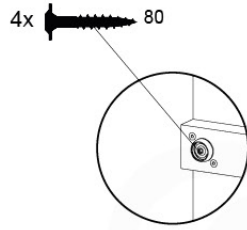

07-4

DL 146 Base Tower ET20 - P06 B720 - 17-11-2021 - v1.0

08 Extended Tower ET27

	PartNo	PartName	QTY.
Hardware pack	001_406	Stealth Screw 8x45	4
	001_417	Stealth Screw 8x80	2
	002_220	Gap Point Screw T25 - 5x45	90
	002_223	Gap Point Screw T25 - 5x80	20
Other	007_001	Ground-anchor	2
	022_31x	bpc-base version 3	4
	022_84x	bpc cover	4
Timber	B220	Post 90x90 L2200	2
	C74	Beam 740 mm	4
	C141	Beam 1410 mm	1
	D74	Board 740 mm	6
	D123	Board 1230 mm	9
	D141	Board 1410 mm	3