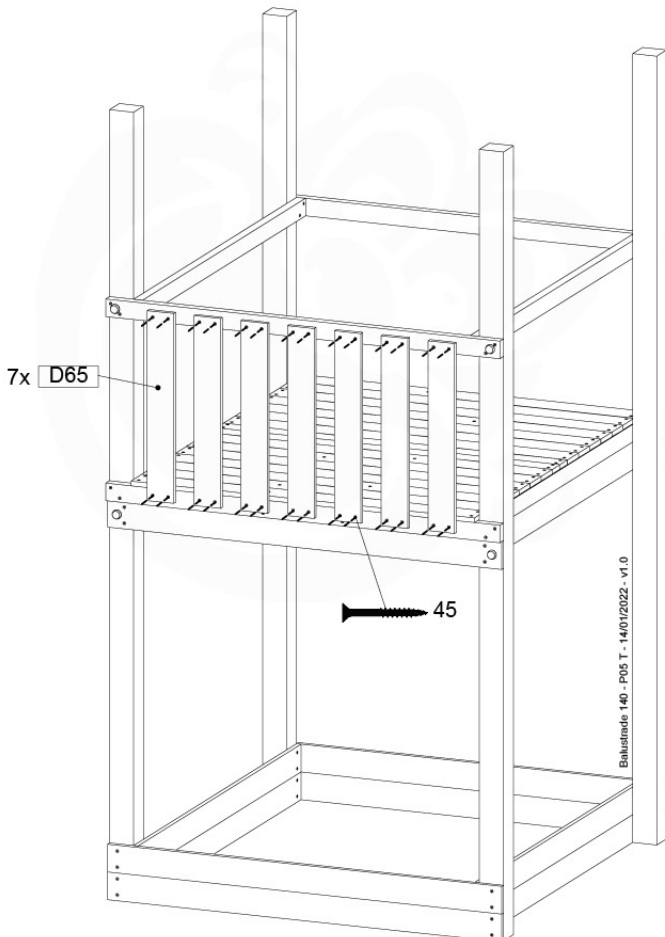

DL 145 Base Tower BT20 - P02 BT20 - 17-11-2021 - v1.0

07-1

07-2

07-3

07-4

DL 146 Base Tower ET20 - P06 B720 - 17-11-2021 - v1.0

08 Extended Tower ET27

	PartNo	PartName	QTY.
Hardware pack	001_406	Stealth Screw 8x45	4
	001_417	Stealth Screw 8x80	2
	002_220	Gap Point Screw T25 - 5x45	90
	002_223	Gap Point Screw T25 - 5x80	20
Other	007_001	Ground-anchor	2
	022_31x	bpc-base version 3	4
	022_84x	bpc cover	4
Timber	B220	Post 90x90 L2200	2
	C74	Beam 740 mm	4
	C141	Beam 1410 mm	1
	D74	Board 740 mm	6
	D123	Board 1230 mm	9
	D141	Board 1410 mm	3

Extension Tower 14080 - P02 - ET27 - 10-1-2022 - v1

08-1

Base Tower

08-2

08-3

Extension Tower 14080 - P17 - ET27_28 - 10-1-2022 - v1

08-4

Extension Tower 14080 - P20 - ET27_28 - 10-1-2022 - v1

09 Balustrade (1x)

BL05

Balustrade 140 - FP02 U - 14/01/2022 - v1.0

	PartNo	PartName	QTY.
Hardware pack	002_220	Gap Point Screw T25 - 5x45	28
Timber	D65	Board 650 mm	7

09-1

10 Balustrade (1x)

BL06

	PartNo	PartName	QTY.
Hardware pack	002_220	Gap Point Screw T25 - 5x45	28
Timber	D65	Board 650 mm	7

Balustrade 140 - P03 T - 14/01/2022 - v1.0

10-1

Balustrade 140 - P05 T - 14/01/2022 - v1.0

11 Balustrade (1x)

BL10

	PartNo	PartName	QTY.
Hardware pack	002_220	Gap Point Screw T25 - 5x45	12
	002_223	Gap Point Screw T25 - 5x80	4
Timber	C70	Beam 700 mm	1
	D65	Board 650 mm	3