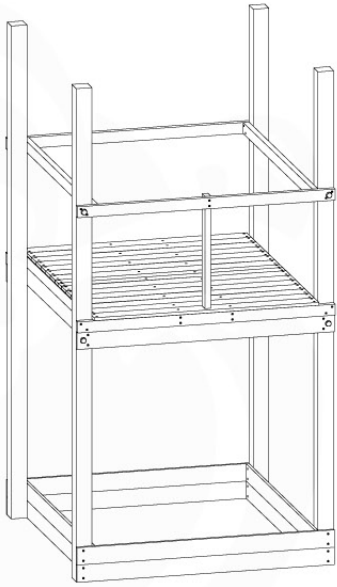

19-1

80

80

19-2

10 x
000_101

123_200

5mm

30