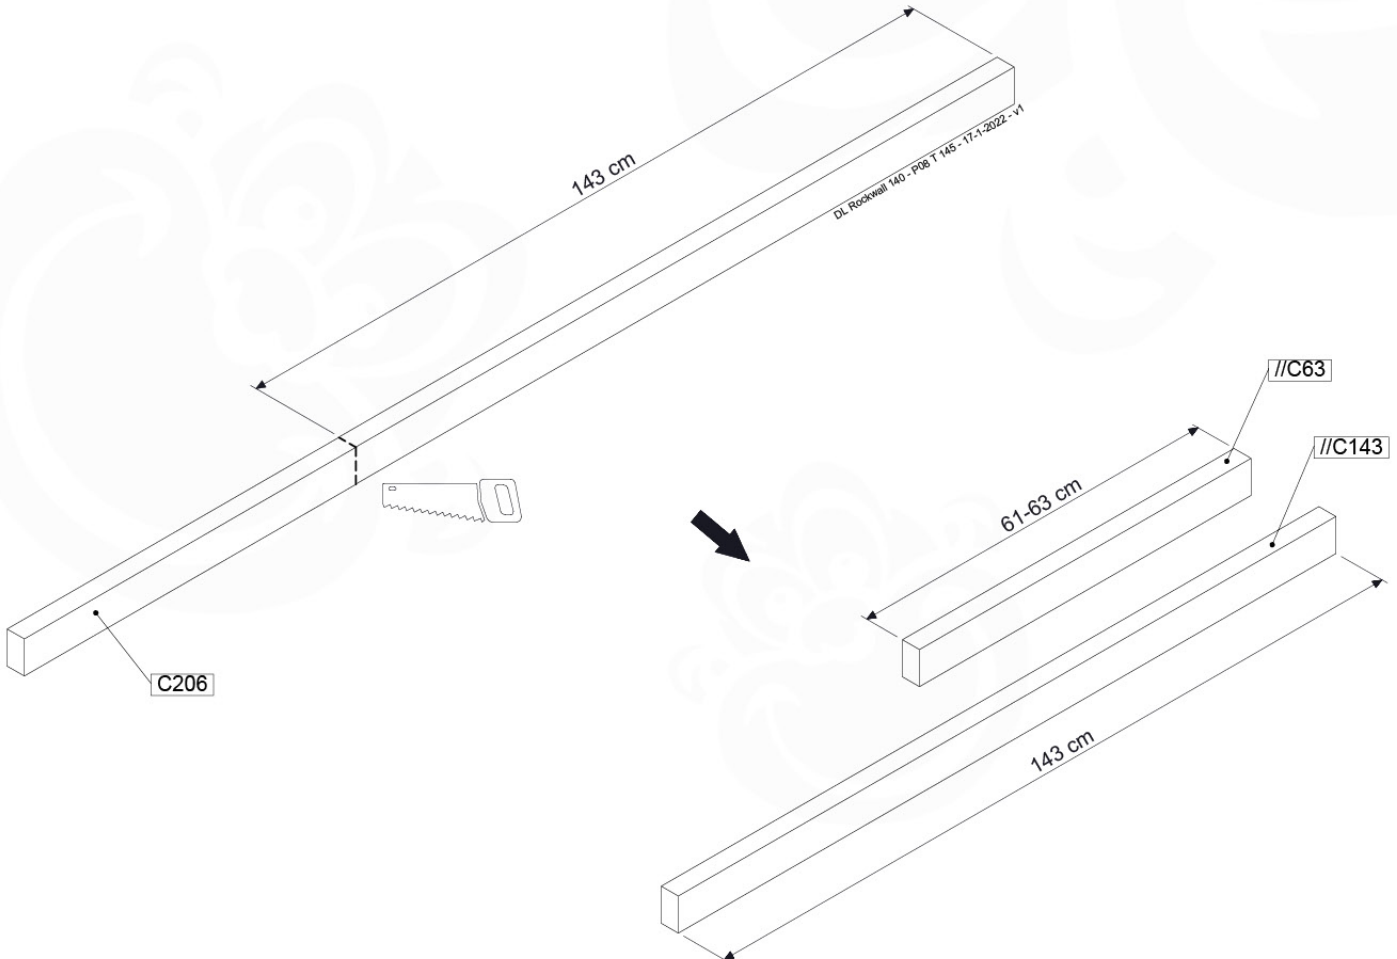

13 Rock Wall

RW19

	PartNo	PartName	QTY.
Hardware pack	001_102	Washer Head Screw T40 M8x30	10
	002_220	Gap Point Screw T25 - 5x45	32
	002_223	Gap Point Screw T25 - 5x80	5
	003_010	M8 spring lock washer	10
	004_050	M8 22mm Drive in Nut	10
Other	022_50x	Climbing Rock	5
	120_102	Handgrip set (complete 2x)	1
Timber	C206	Beam 2060 mm	1
	D65	Board 650 mm	7

DL-Rockwall 140 - P04 TL 145 - 17-1-2022 - v1

13-1