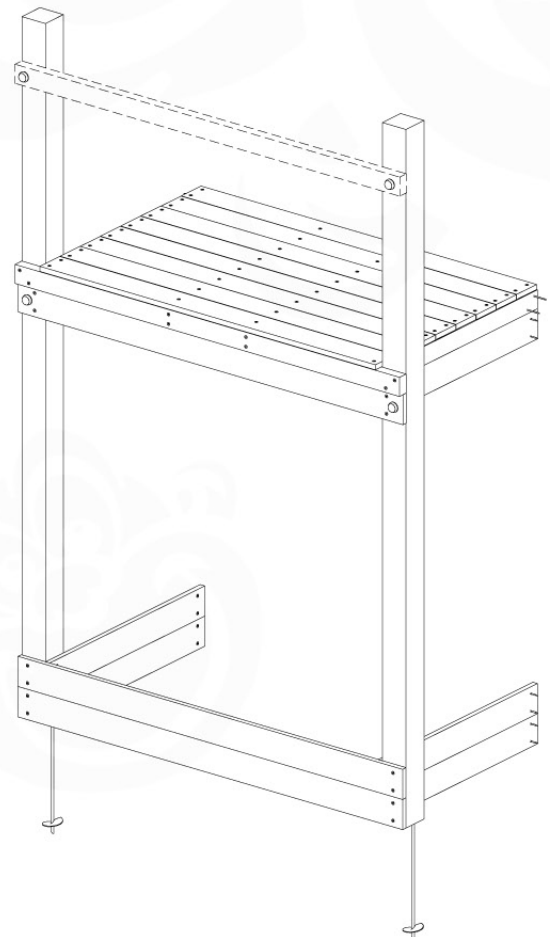

07-4

DL 146 Base Tower ET20 - P06 B720 - 17-11-2021 - v1.0

08 Extended Tower ET27

	PartNo	PartName	QTY.
Hardware pack	001_406	Stealth Screw 8x45	4
	001_417	Stealth Screw 8x80	2
	002_220	Gap Point Screw T25 - 5x45	90
	002_223	Gap Point Screw T25 - 5x80	20
Other	007_001	Ground-anchor	2
	022_31x	bpc-base version 3	4
	022_84x	bpc cover	4
Timber	B220	Post 90x90 L2200	2
	C74	Beam 740 mm	4
	C141	Beam 1410 mm	1
	D74	Board 740 mm	6
	D123	Board 1230 mm	9
	D141	Board 1410 mm	3