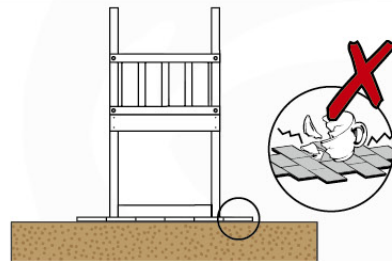

05 Safe Playground Planning

05-1

05-2

05-3

05-4

05-5