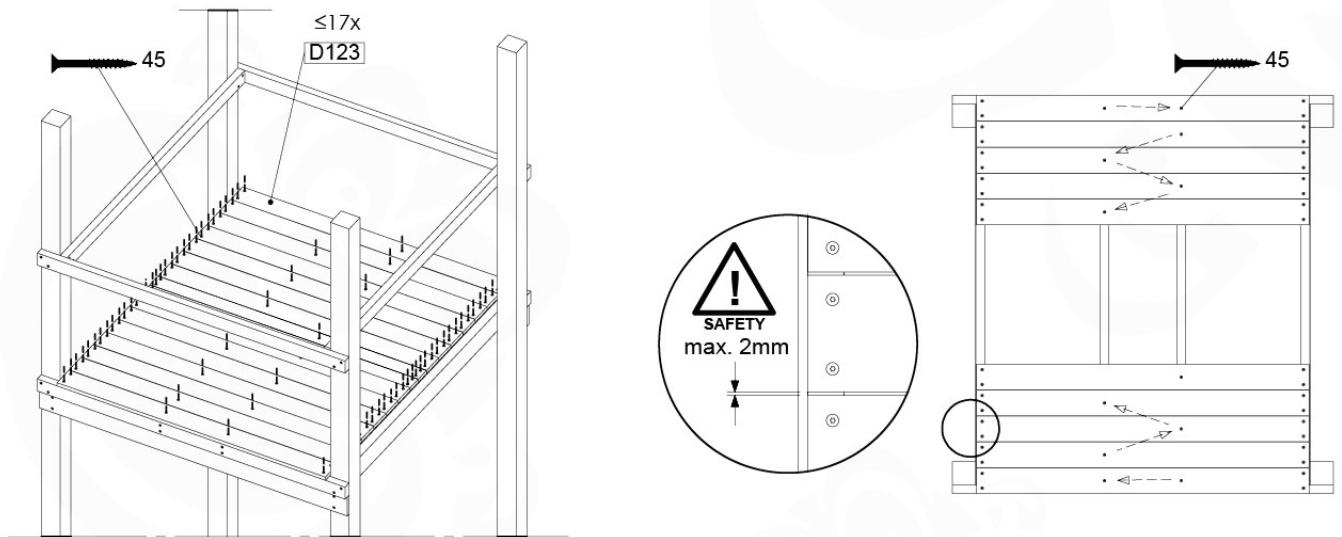

DL 145 Base Tower BT20 - P02 BT20 - 17-11-2021 - v1.0

07-1

07-2

07-3

07-4

DL 146 Base Tower ET20 - P06 B720 - 17-11-2021 - v1.0

08 Extended Tower ET27

	PartNo	PartName	QTY.
Hardware pack	001_406	Stealth Screw 8x45	4
	001_417	Stealth Screw 8x80	2
	002_220	Gap Point Screw T25 - 5x45	90
	002_223	Gap Point Screw T25 - 5x80	20
Other	007_001	Ground-anchor	2
	022_31x	bpc-base version 3	4
	022_84x	bpc cover	4
Timber	B220	Post 90x90 L2200	2
	C74	Beam 740 mm	4
	C141	Beam 1410 mm	1
	D74	Board 740 mm	6
	D123	Board 1230 mm	9
	D141	Board 1410 mm	3

Extension Tower 14080 - P02 - ET27 - 10-1-2022 - v1

08-1

Base Tower

08-2

08-3

Extension Tower 14080 - P17 - ET27_28 - 10-1-2022 - v1

08-4

Extension Tower 14080 - P20 - ET27_28 - 10-1-2022 - v1