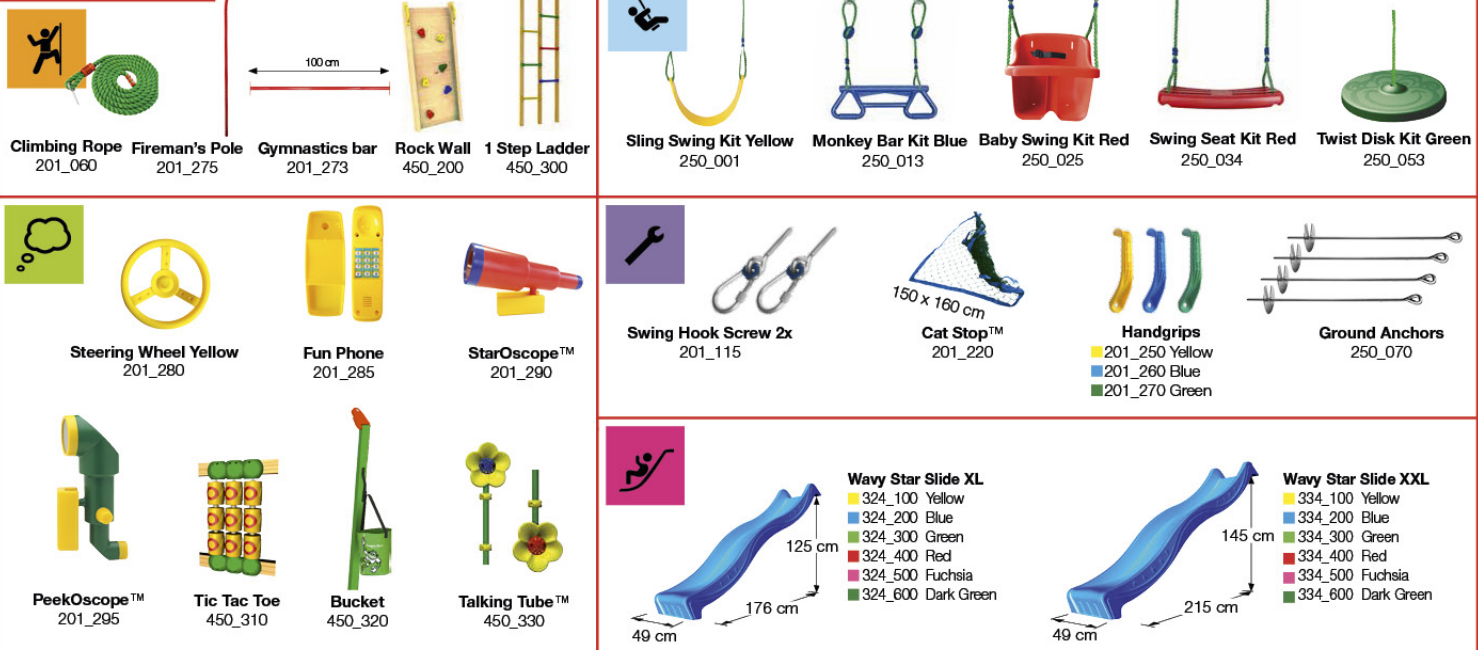

Accessory set - P02 - 29-9-2021 - v4

21-1

21-2

Accessory set - P03 - 28-9-2021 - v4

21-3

21-4

Accessory set - P04 - 28-9-2021 - v4

21-5

1x
022_910

AK115146 Intro - s08-Chalet 2.1 - 05/04/2022 - v1

22

Playtowers

Playhouses

Modules

Accessories

Part 2

Assembly

Climb Module

Instructions

1-Climb Module 200

857_105

2-Climb Module 200

857_106

1-Climb Module 220