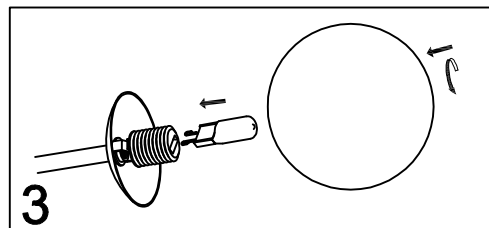

INSTRUCTION MANUAL

Model: Atom gulvlampe

INSTRUCTION MANUAL

- 1 Follow the instruction sketch.
- 2 Make sure power is OFF on the outlet, before beginning the installation.
- 3 Insert the light bulb.
- 4 Go through point 1 to 4 before connecting the lamp to the power.