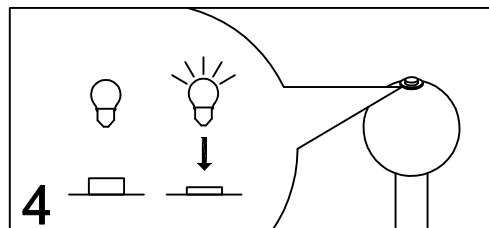

INSTRUCTION MANUAL

Model: Atom gulvlampe

INSTRUCTION MANUAL

- 1 Follow the instruction sketch.
- 2 Make sure power is OFF on the outlet, before beginning the installation.
- 3 Insert the light bulb.
- 4 Go through point 1 to 4 before connecting the lamp to the power.