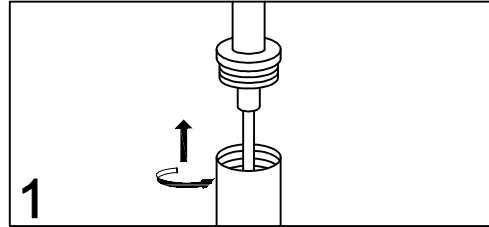

INSTRUCTION MANUAL

Model: Atom gulvlampe

INSTRUCTION MANUAL

- 1 Follow the instruction sketch.
- 2 Make sure power is OFF on the outlet, before beginning the installation.
- 3 Insert the light bulb.
- 4 Go through point 1 to 4 before connecting the lamp to the power.