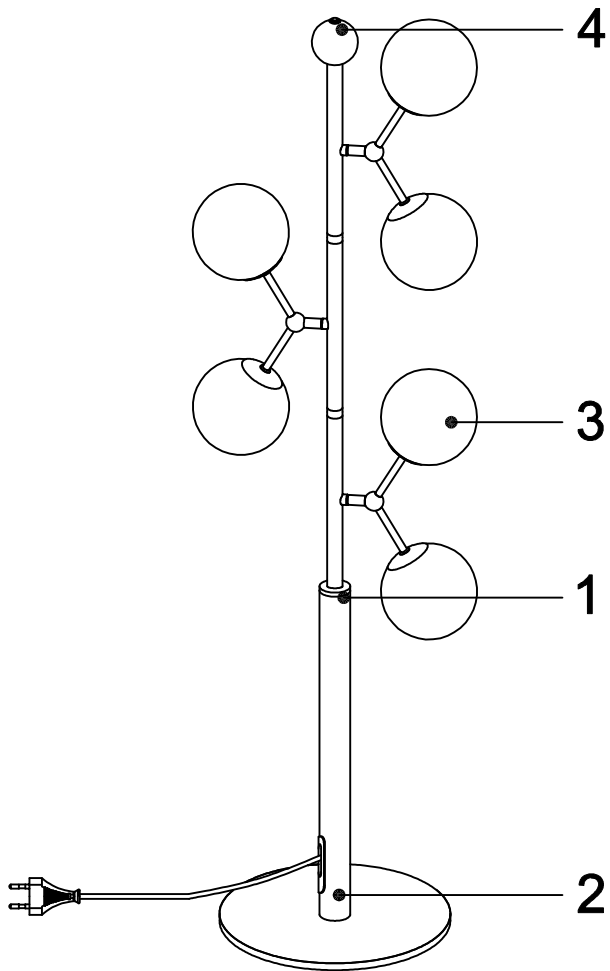

INSTRUCTION MANUAL

Model: Atom gulvlampe

INSTRUCTION MANUAL

- 1 Follow the instruction sketch.
- 2 Make sure power is OFF on the outlet, before beginning the installation.
- 3 Insert the light bulb.
- 4 Go through point 1 to 4 before connecting the lamp to the power.

230V.6xG9 .MAX 28W