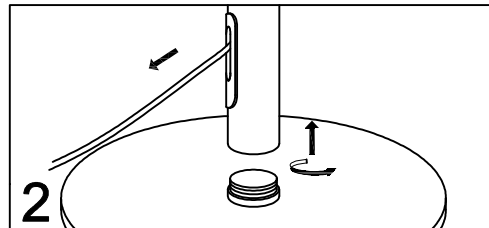

INSTRUCTION MANUAL

Model: Atom gulvlampe

INSTRUCTION MANUAL

- 1 Follow the instruction sketch.
- 2 Make sure power is OFF on the outlet, before beginning the installation.
- 3 Insert the light bulb.
- 4 Go through point 1 to 4 before connecting the lamp to the power.