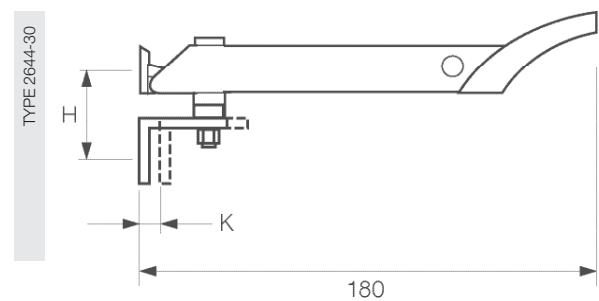

AXAflex Special for skylights, awning windows and top-hung windows

Material	Colour	Maximum opening	Window bracket (H)	Frame bracket (K)	Item number
Stainless steel	black	160 mm	56 mm	3 / 16 mm	2644-20-81
Stainless steel	painted white	160 mm	56 mm	3 / 16 mm	2644-20-74/E
Stainless steel	painted white	160 mm	56 mm	3 / 16 mm	2644-20-79
Stainless steel	black	160 mm	33 mm	0 / 8 mm	2644-30-81
Stainless steel	painted white	160 mm	33 mm	0 / 8 mm	2644-30-74

* removable window bracket.

Recommended screws: 4.0 x 30 mm