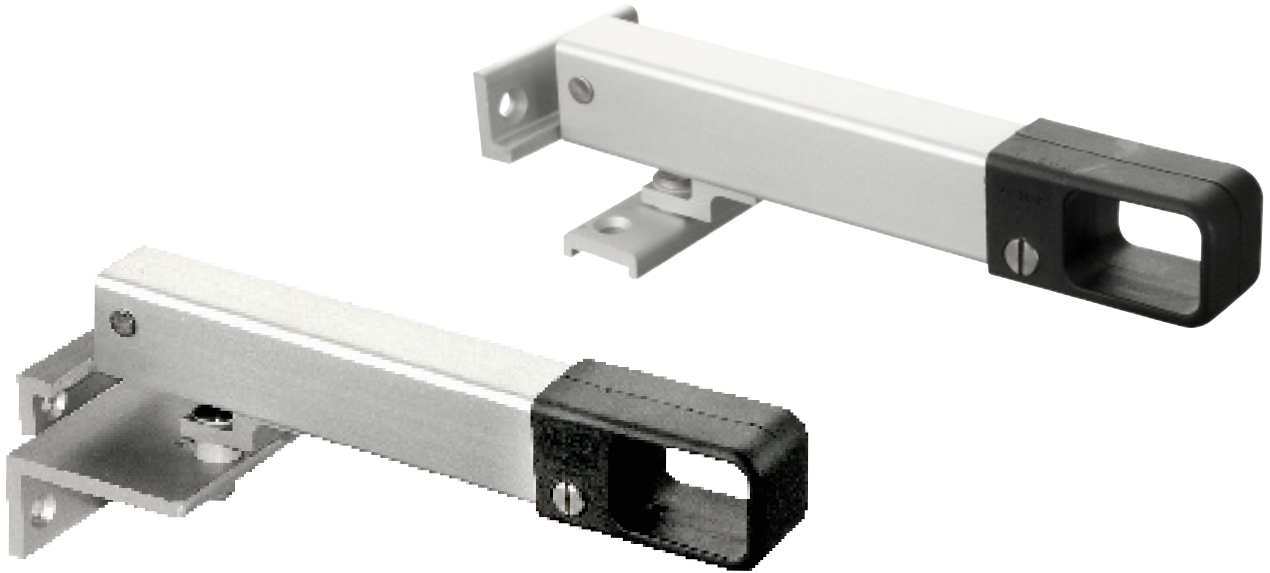

AXAflex Deluxe