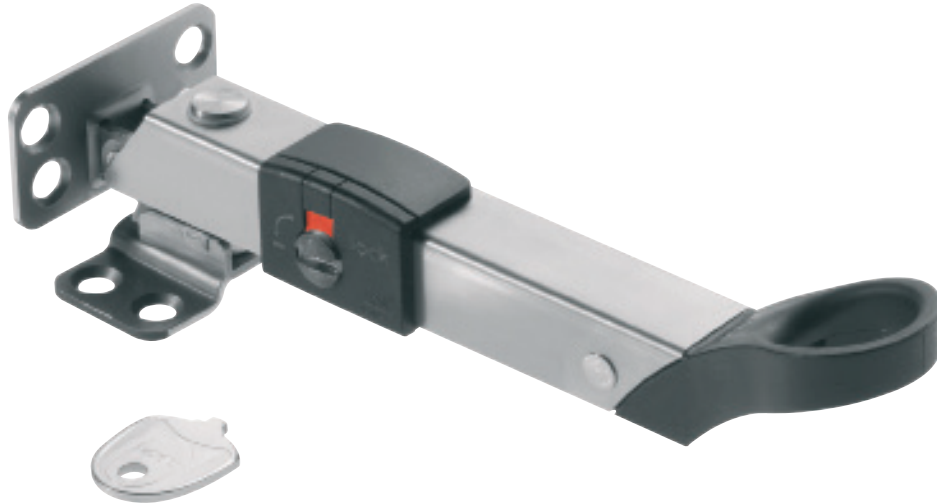

AXAflex Security