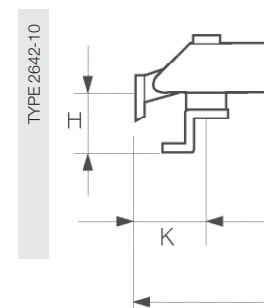

AXAflex Special for skylights, awning windows and top-hung windows

Material	Colour	Maximum opening	Window bracket (H)	Frame bracket (K)	Item number
Stainless steel	black	160 mm	21 mm	11 mm	2642-10-81/E
Stainless steel	black	160 mm	21 mm	11 mm	2642-10-81/6*
Stainless steel	black	160 mm	31 mm	11 mm	2642-20-81
Stainless steel	black	160 mm	30 mm	4 mm	2642-30-81/E

* 6 = in bubble package.

Recommended screws: 4.0 x 30 mm