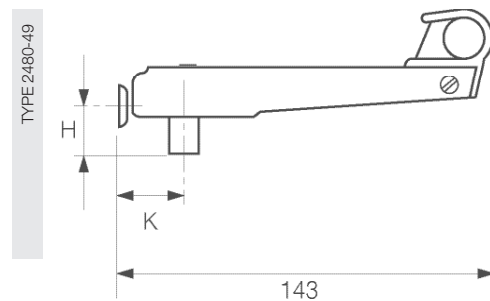

AXAflex Classic for skylights, awning windows and top-hung windows

Material	Plastic colour	Maximum opening	Window bracket (H)	Frame bracket (K)	Item number
Stainless steel	black	260 mm	20 mm	27 mm	2480-29-81/E*
Stainless steel	black	260 mm	20 mm	27 mm	2480-39-81/E
Stainless steel	black	160 mm	20 mm	27 mm	2480-49-81

* hinged to the right.

Recommended screws: 4.0 x 30 mm