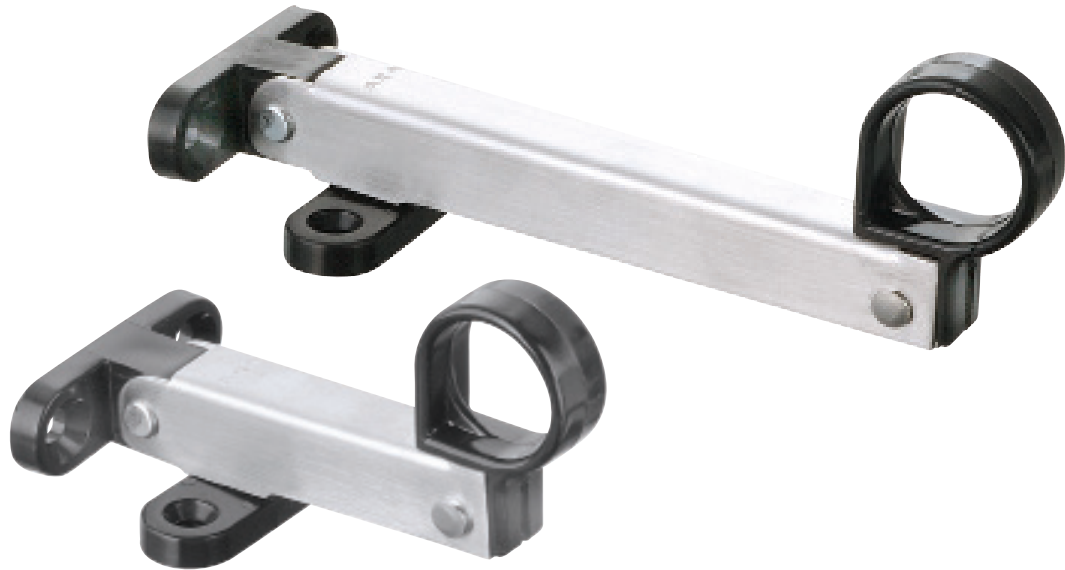

## AXAflex Deluxe for skylights, awning windows and top-hung windows

Material	Plastic colour	Maximum opening	Window bracket (H)	Frame bracket (K)	Item number
Anodised aluminium F1	black	180 mm	28 mm	30 mm	2450-20-91
Anodised aluminium F1	black	180 mm	37 mm	-4 / +4 mm	2451-20-91
Anodised aluminium F1	black	180 mm	27 mm	-4 / +4 mm	2451-30-91

Recommended screws: 4.0 x 30 mm

AXAfix