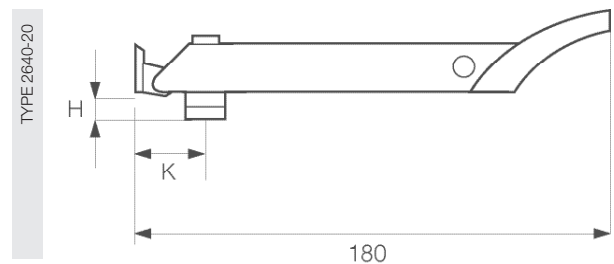

AXAflex for skylights, awning windows and top-hung windows

Material	Plastic colour	Maximum opening	Window bracket (H)	Frame bracket (K)	Item number
Stainless steel	black	160 mm	20 mm	27 mm	2640-20-81/E
Stainless steel	black	160 mm	20 mm	27 mm	2640-20-81/6*
Stainless steel painted white	white	160 mm	20 mm	27 mm	2647-20-74/E
Steel painted grey	grey	160 mm	20 mm	27 mm	2640-20-49/E
Steel painted grey	grey	160 mm	20 mm	27 mm	2640-20-49/6*
Steel painted brown	black	160 mm	20 mm	27 mm	2640-20-44/E
Stainless steel	black	160 mm	10 mm	27 mm	2640-10-81/E
Stainless steel painted white	white	160 mm	10 mm	27 mm	2647-10-74/E
Steel painted grey	black	160 mm	10 mm	27 mm	2640-10-49/E
Steel painted brown	black	160 mm	10 mm	27 mm	2640-10-44/E

* 6 = in bubble package.

Recommended screws: 4.0 x 30 mm