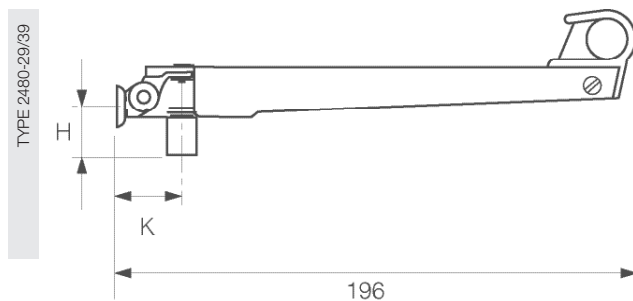

AXAflex Classic for skylights, awning windows and top-hung windows

Material	Plastic colour	Maximum opening	Window bracket (H)	Frame bracket (K)	Item number
Stainless steel	black	260 mm	20 mm	27 mm	2480-29-81/E*
Stainless steel	black	260 mm	20 mm	27 mm	2480-39-81/E
Stainless steel	black	160 mm	20 mm	27 mm	2480-49-81

* hinged to the right.

Recommended screws: 4.0 x 30 mm