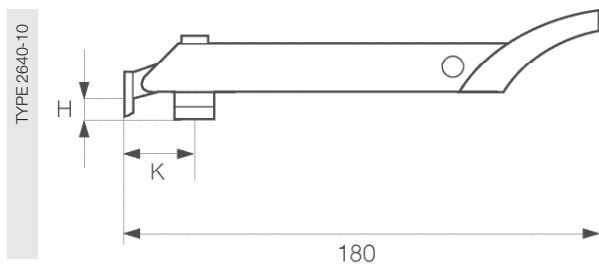

AXAflex for skylights, awning windows and top-hung windows

Material	Plastic colour	Maximum opening	Window bracket (H)	Frame bracket (K)	Item number
Stainless steel	black	160 mm	20 mm	27 mm	2640-20-81/E
Stainless steel	black	160 mm	20 mm	27 mm	2640-20-81/6*
Stainless steel painted white	white	160 mm	20 mm	27 mm	2647-20-74/E
Steel painted grey	grey	160 mm	20 mm	27 mm	2640-20-49/E
Steel painted grey	grey	160 mm	20 mm	27 mm	2640-20-49/6*
Steel painted brown	black	160 mm	20 mm	27 mm	2640-20-44/E
Stainless steel	black	160 mm	10 mm	27 mm	2640-10-81/E
Stainless steel painted white	white	160 mm	10 mm	27 mm	2647-10-74/E
Steel painted grey	black	160 mm	10 mm	27 mm	2640-10-49/E
Steel painted brown	black	160 mm	10 mm	27 mm	2640-10-44/E

* 6 = in bubble package.

Recommended screws: 4.0 x 30 mm