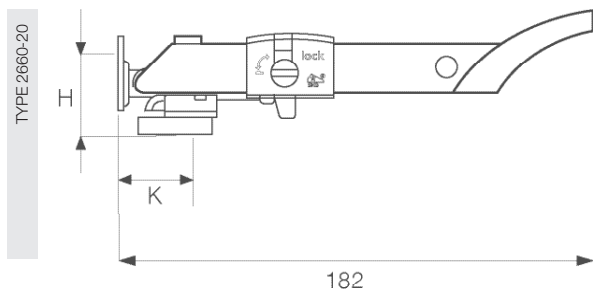

AXAflex Security for skylights, awning windows and top-hung windows

Material	Plastic colour	Maximum opening	Window bracket (H)	Frame bracket (K)	Item number
Stainless steel	black	160 mm	32 mm	29 mm	2660-20-81/E
Stainless steel painted white	white	160 mm	32 mm	29 mm	2660-20-74/E

Recommended screws: (4.5 x 40 mm).