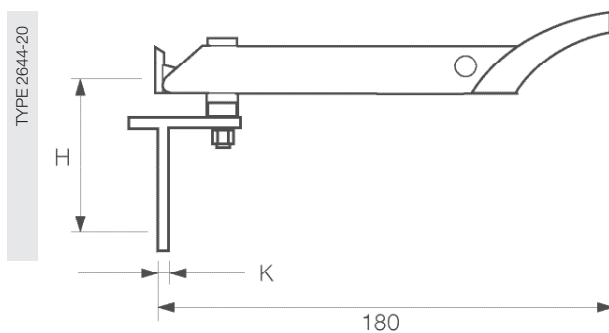

AXAflex Special for skylights, awning windows and top-hung windows

Material	Colour	Maximum opening	Window bracket (H)	Frame bracket (K)	Item number
Stainless steel	black	160 mm	56 mm	3 / 16 mm	2644-20-81
Stainless steel	painted white	160 mm	56 mm	3 / 16 mm	2644-20-74/E
Stainless steel	painted white	160 mm	56 mm	3 / 16 mm	2644-20-79
Stainless steel	black	160 mm	33 mm	0 / 8 mm	2644-30-81
Stainless steel	painted white	160 mm	33 mm	0 / 8 mm	2644-30-74

* removable window bracket.

Recommended screws: 4.0 x 30 mm