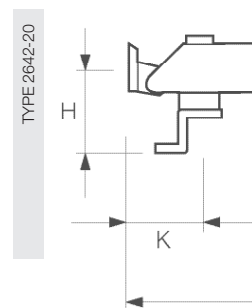

AXAflex Special for skylights, awning windows and top-hung windows

Material	Colour	Maximum opening	Window bracket (H)	Frame bracket (K)	Item number
Stainless steel	black	160 mm	21 mm	11 mm	2642-10-81/E
Stainless steel	black	160 mm	21 mm	11 mm	2642-10-81/6*
Stainless steel	black	160 mm	31 mm	11 mm	2642-20-81
Stainless steel	black	160 mm	30 mm	4 mm	2642-30-81/E

* 6 = in bubble package.

Recommended screws: 4.0 x 30 mm