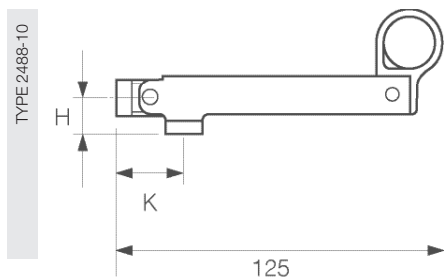

AXAfix for skylights, awning windows and top-hung windows

Material	Plastic colour	Maximum opening	Window bracket (H)	Frame bracket (K)	Item number
Stainless steel	black	160 mm	12 mm	19 mm	2488-10-81/E
Stainless steel	black	75 mm	12 mm	19 mm	2488-50-81/E
Stainless steel	black	75 mm	19 mm	19 mm	2489-50-81

Recommended screws: 3.5 x 30 mm
Not hinged