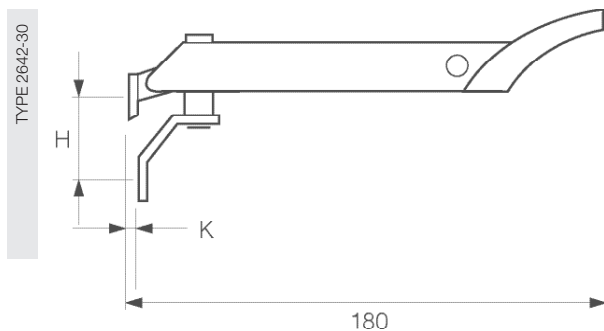

AXAflex Special for skylights, awning windows and top-hung windows

Material	Colour	Maximum opening	Window bracket (H)	Frame bracket (K)	Item number
Stainless steel	black	160 mm	21 mm	11 mm	2642-10-81/E
Stainless steel	black	160 mm	21 mm	11 mm	2642-10-81/6*
Stainless steel	black	160 mm	31 mm	11 mm	2642-20-81
Stainless steel	black	160 mm	30 mm	4 mm	2642-30-81/E

* 6 = in bubble package.

Recommended screws: 4.0 x 30 mm