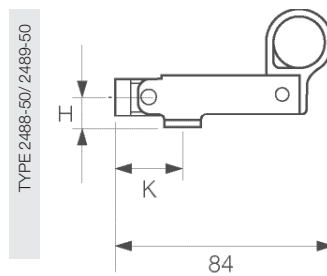

AXAfix for skylights, awning windows and top-hung windows

Material	Plastic colour	Maximum opening	Window bracket (H)	Frame bracket (K)	Item number
Stainless steel	black	160 mm	12 mm	19 mm	2488-10-81/E
Stainless steel	black	75 mm	12 mm	19 mm	2488-50-81/E
Stainless steel	black	75 mm	19 mm	19 mm	2489-50-81

Recommended screws: 3.5 x 30 mm
Not hinged