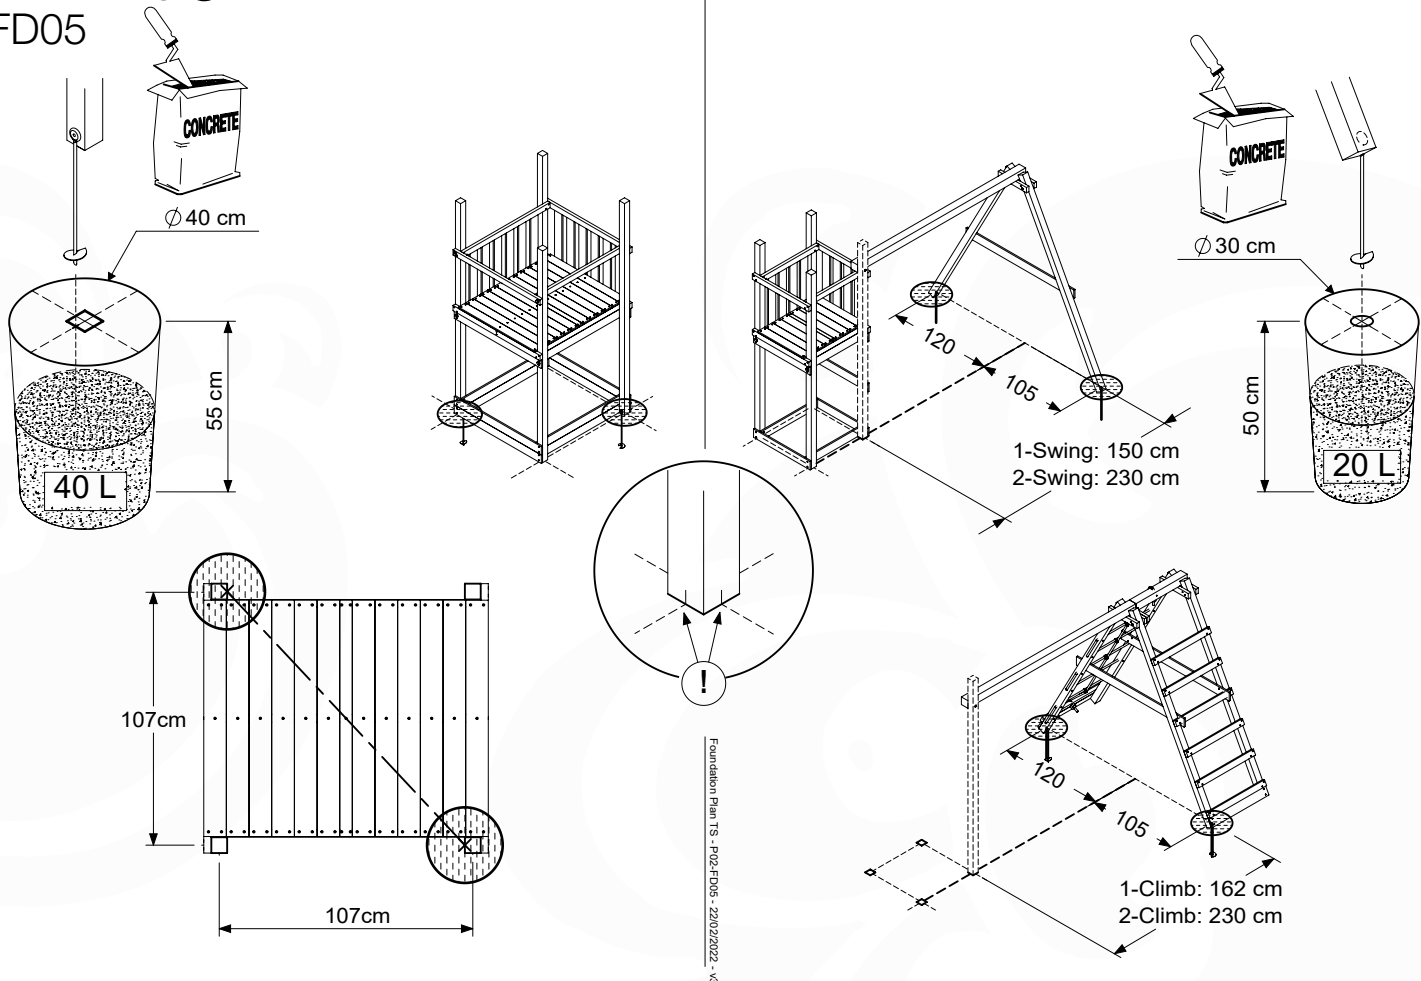

# 07 Base Tower

BT14

	PartNo	PartName	QTY.
Hardware pack	001_406	Stealth Screw 8x45	6
	001_417	Stealth Screw 8x80	4
	002_220	Gap Point Screw T25 - 5x45	118
	002_223	Gap Point Screw T25 - 5x80	20
	022_31x	bpc-base version 3	8
	022_84x	bpc cover	8
Other	007_001	Ground-anchor	2
Timber	A240	Post 70x70 L2400	4
	C114	Beam 1140 mm	5
	D100	Board 1000 mm	14
	D114	Board 1140 mm	12