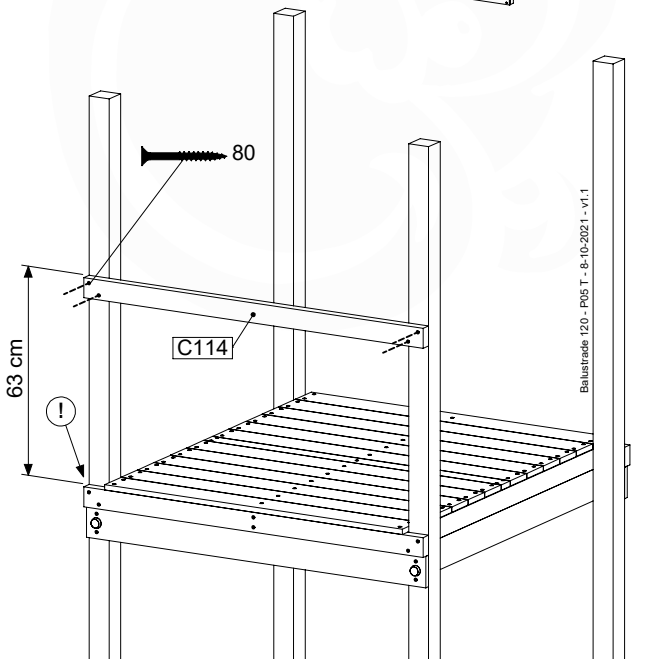

08 Balustrade

BL04 (2x)

	PartNo	PartName	QTY.
Hardware Pack	002_220	Gap Point Screw T25 - 5x45	24
	002_223	Gap Point Screw T25 - 5x80	4
Timber	C114	Beam 1140 mm	1
	D65	Board 650 mm	6

Balustrade 120 - P03 T - 8-10-2021 - v1.1

08-1