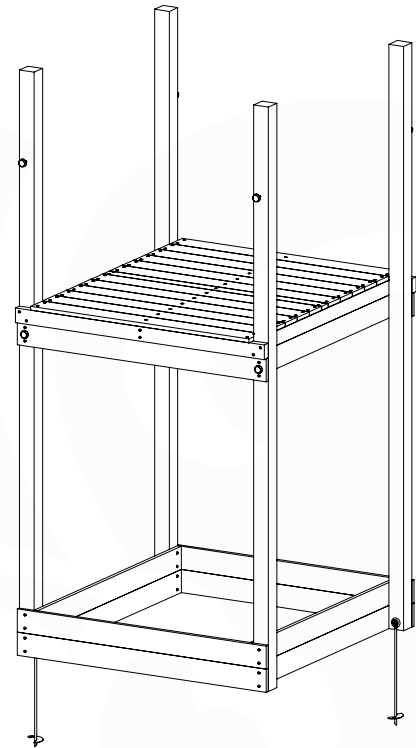

07 Base Tower

BT14

	PartNo	PartName	QTY.
Hardware pack	001_406	Stealth Screw 8x45	6
	001_417	Stealth Screw 8x80	4
	002_220	Gap Point Screw T25 - 5x45	118
	002_223	Gap Point Screw T25 - 5x80	20
	022_31x	bpc-base version 3	8
	022_84x	bpc cover	8
Other	007_001	Ground-anchor	2
Timber	A240	Post 70x70 L2400	4
	C114	Beam 1140 mm	5
	D100	Board 1000 mm	14
	D114	Board 1140 mm	12

Base Tower NL - P21 - BT14 - 15-10-2021 - v2.1