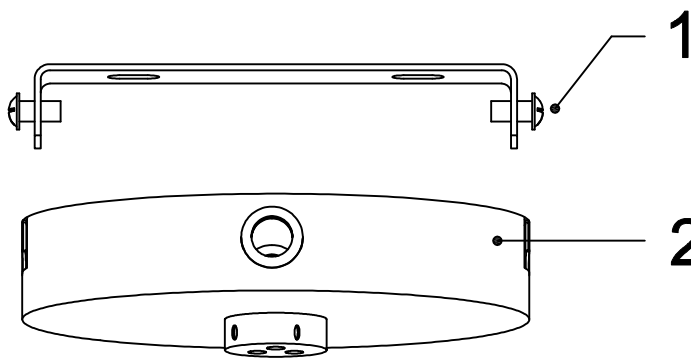

INSTRUCTION MANUAL

Model: Mini Roset til 3 lamper

INSTRUCTION MANUAL

- 1 Follow the instruction sketch.
- 2 Make sure power is OFF on the outlet, before beginning the installation.