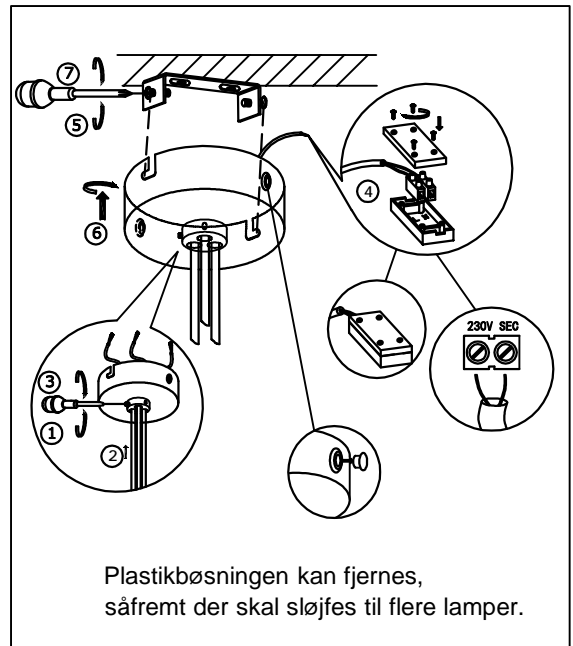

INSTRUCTION MANUAL

Model: Mini Roset til 3 lamper

INSTRUCTION MANUAL

- 1 Follow the instruction sketch.
- 2 Make sure power is OFF on the outlet, before beginning the installation.