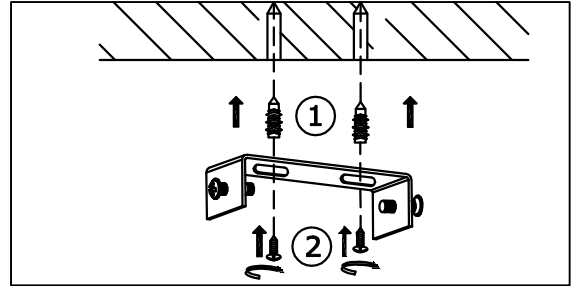

INSTRUCTION MANUAL

Model: Mini Roset til 3 lamper

INSTRUCTION MANUAL

- 1 Follow the instruction sketch.
- 2 Make sure power is OFF on the outlet, before beginning the installation.