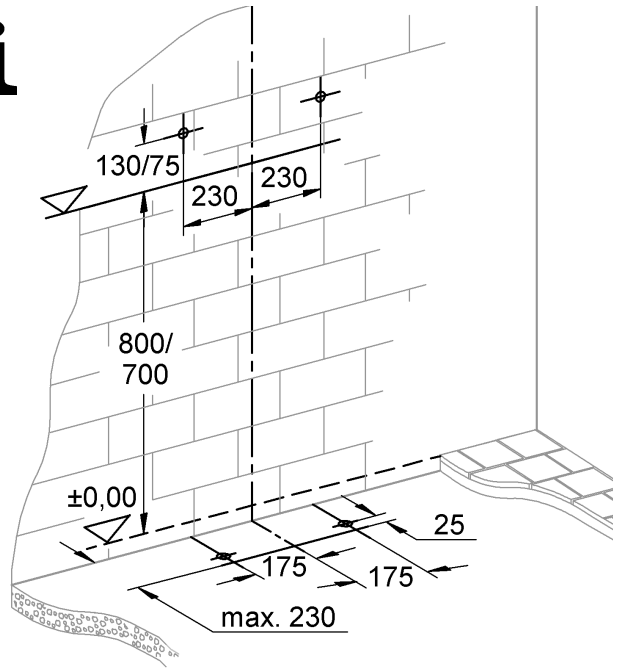

Design & Quality Engineering GROHE Germany

94.503.831/ÄM 218692/10.10

i

1

2

3

4

5