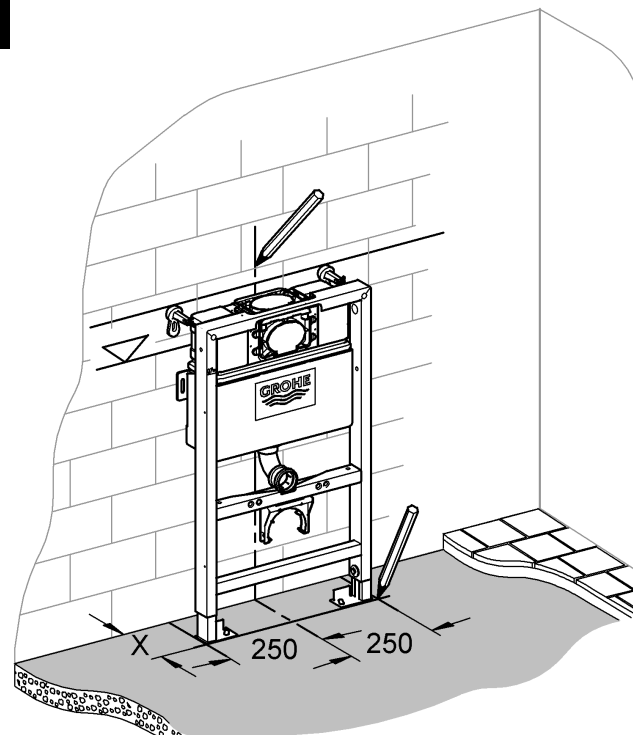

Design & Quality Engineering GROHE Germany

94.503.831/ÄM 218692/10.10

i

1

2

3

4

5