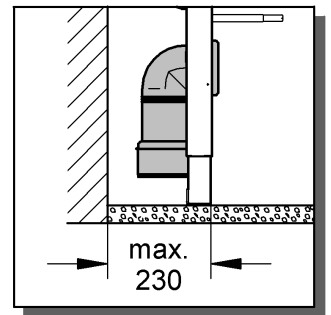

Design & Quality Engineering GROHE Germany

94.503.831/ÄM 218692/10.10

i

1

2

3

4

5