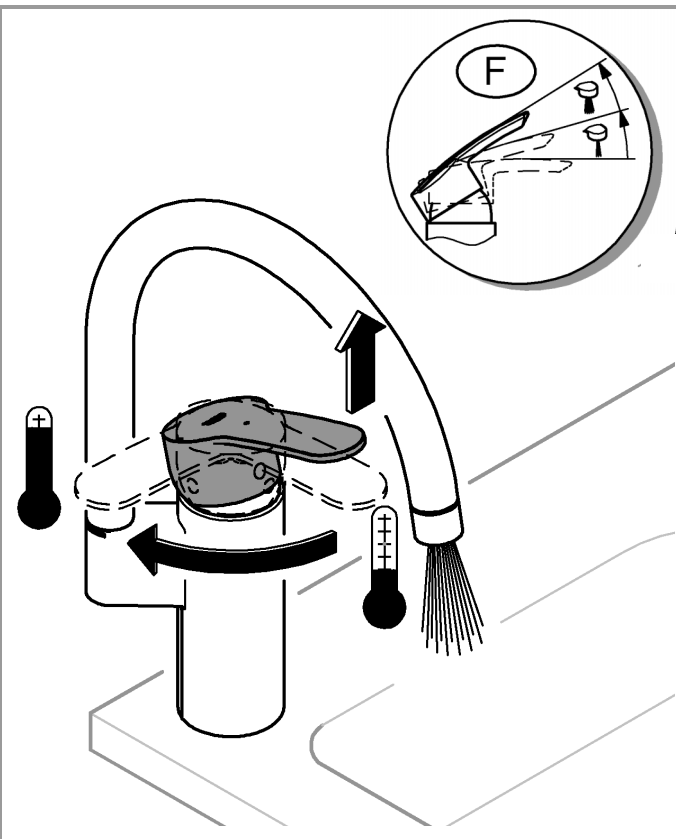

32mm
*19 332

1

	150°
	0°
	360°

2

3

A series of 20 horizontal lines spaced evenly down the page, designed for writing.

Pure Freude
an Wasser

GROHE