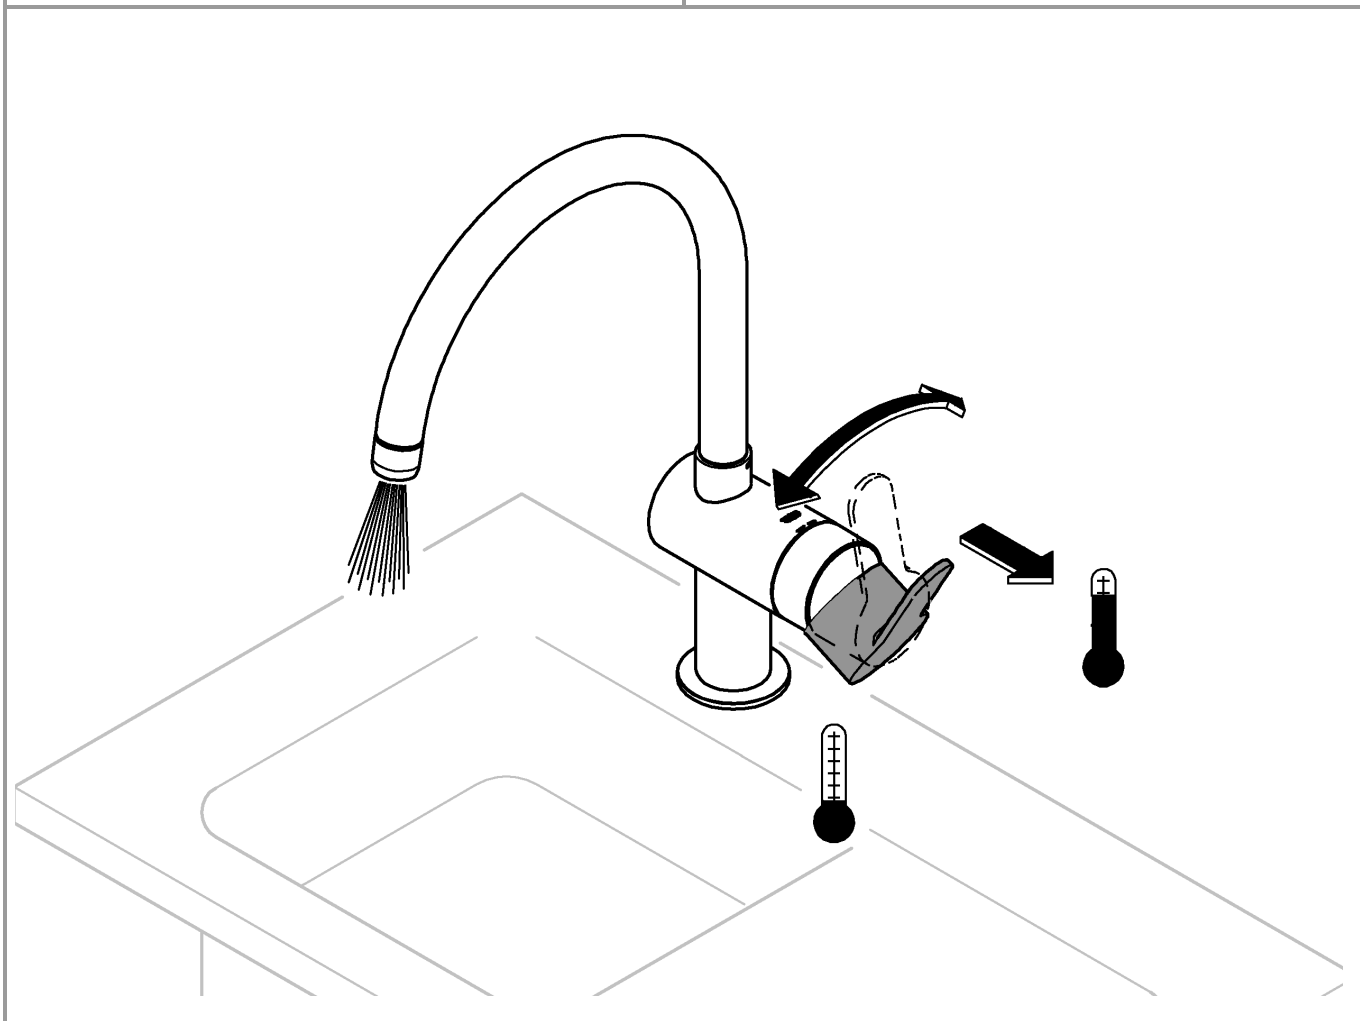

32mm
*19 332

1

	150°
	0°
	360°

2

3

A series of 20 horizontal lines spaced evenly down the page, designed for writing.

Pure Freude
an Wasser

GROHE