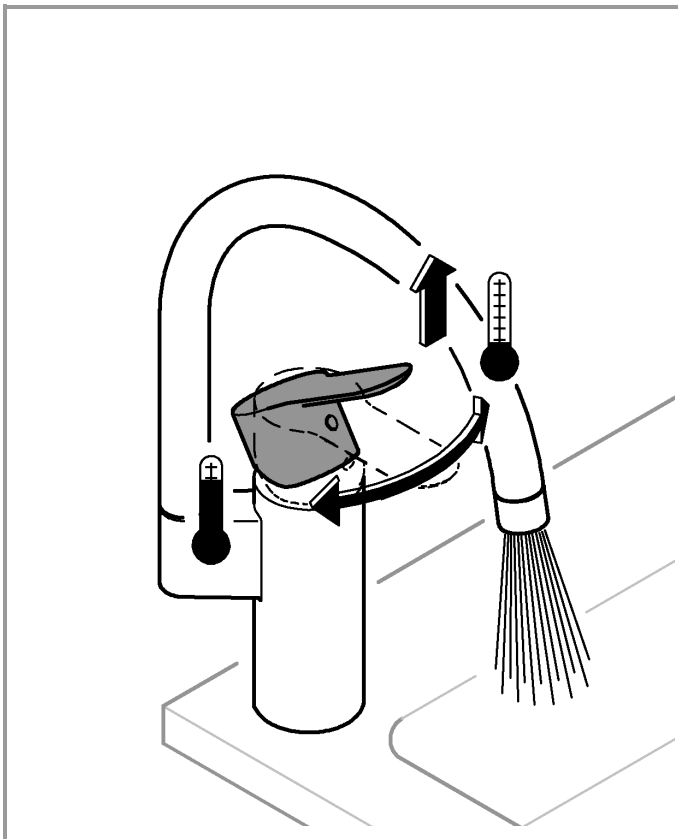

32mm
*19 332

1

	150°
	0°
	360°

2

3

A series of 20 horizontal lines spaced evenly down the page, designed for writing.

Pure Freude
an Wasser

GROHE