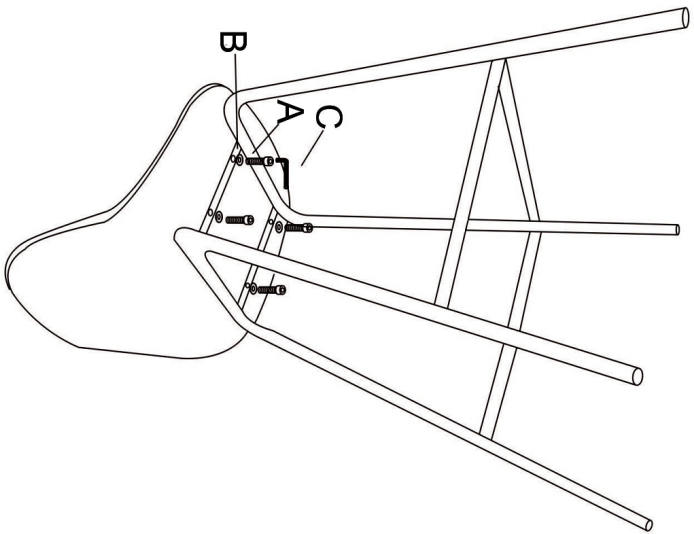

ASSEMBLY INSTRUCTION

MODEL: Polar Bar Chair

Hardware List
SP-Polar Bar Chair black/black-Screw Set

| No. | DESCRIPTION | QTY. |
|-----|---|------|
| A | JCBC M6 x25mm  | 4pcs |
| B | Flat Washer  | 4pcs |
| C | 4# Allen Key  | 1pc |

Part List

| No. | DESCRIPTION | QTY. |
|-----|-------------------------------------|------|
| 1 | SP-Polar Bar Chair Black/black-Leg | 1pc |
| 2 | SP-Polar Bar Chair Black/black-Seat | 1pc |

1

COMPLETED ASSEMBLE