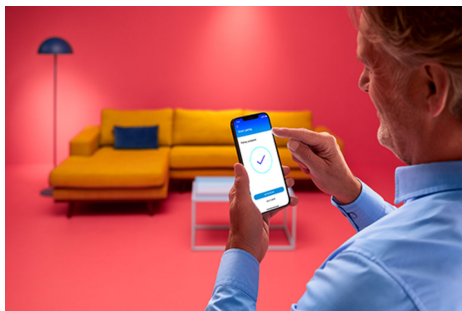

# Wi-Fi BLE 50W GU10 GLASS 922-65 RGB2PF/6

Put the spotlight on your comfort and well-being! These smart spots have the standard GU10 shape that you know and love, but their real glass lenses bring an extra touch of elegance. And they offer you something that's anything but standard: tunable white light for all your needs and moods. Schedule cool white light when you need to get things done, or cosy warm white light when you want to kick back and relax – whatever lets you live your best, most comfortable home life. All this, plus 16 million colours and control via your voice, the WiZ remote or the WiZ app, whether you're home or away. WiZ GU10 spots connect using your existing Wi-Fi, no there's no additional hardware, networking or setup required.

## PRODUCT HIGHLIGHTS

- Full colour smart bulb
- Up to 345 lumens
- Easy plug and play
- Control with app or voice

### Smart lighting functionalities easy to set up

Enjoy the benefits of smart features instantly, just by connecting your WiZ light to your Wi-Fi network. Control lights easily when you're away from home and scheduling lights to go on and off automatically. No need to install additional hardware such as hub or gateway!