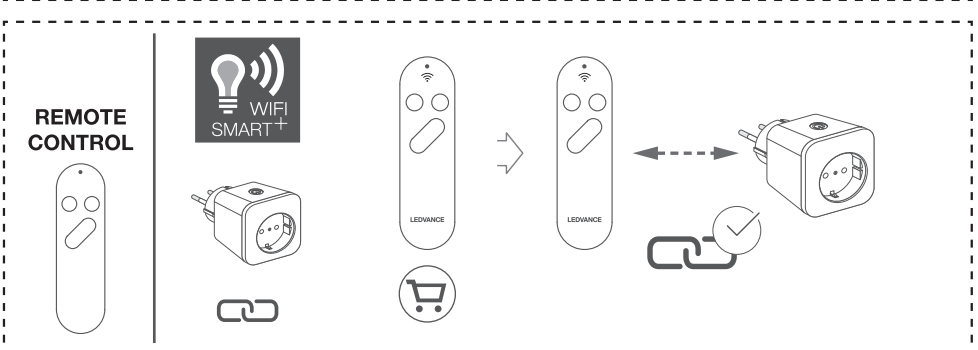

1st

OPTIONAL

DECREASE DISTANCE

RESET

5s

<https://www.ledvance.com/consumer/smart/faq/>

84 [mm]

60