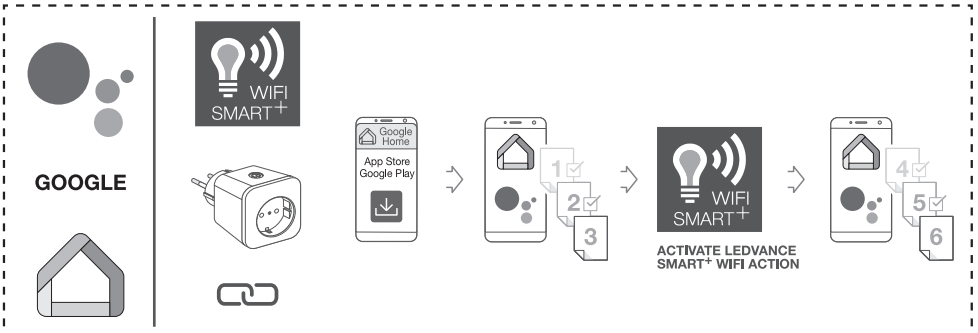

1st

OPTIONAL

DECREASE DISTANCE

RESET

5s

<https://www.ledvance.com/consumer/smart/faq/>

84 [mm]

60