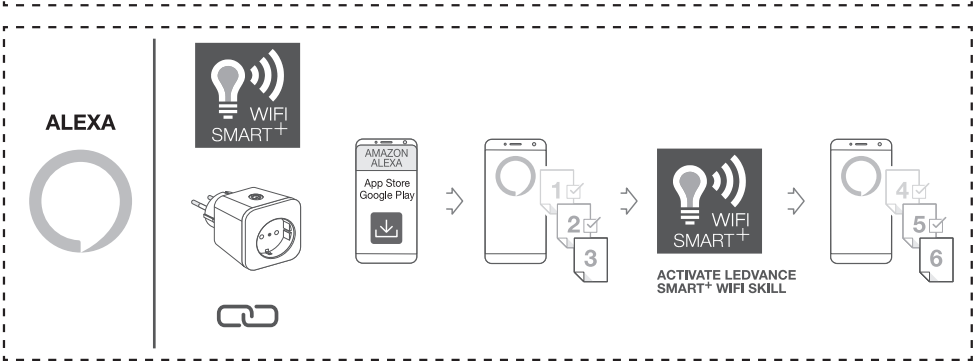

1st

OPTIONAL

DECREASE DISTANCE

RESET

5s

<https://www.ledvance.com/consumer/smart/faq/>

84 [mm]

60