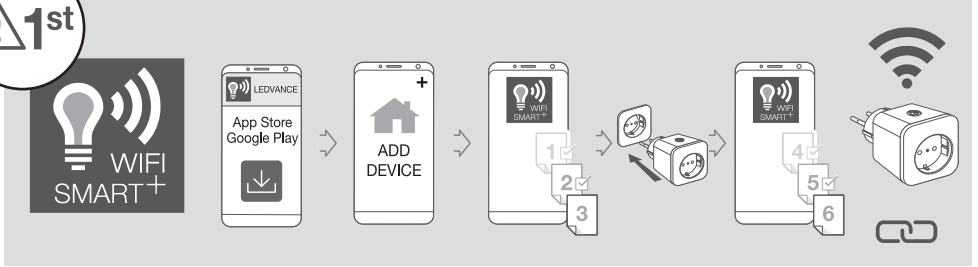

1st

OPTIONAL

DECREASE DISTANCE

RESET

5s

<https://www.ledvance.com/consumer/smart/faq/>

84 [mm]

60