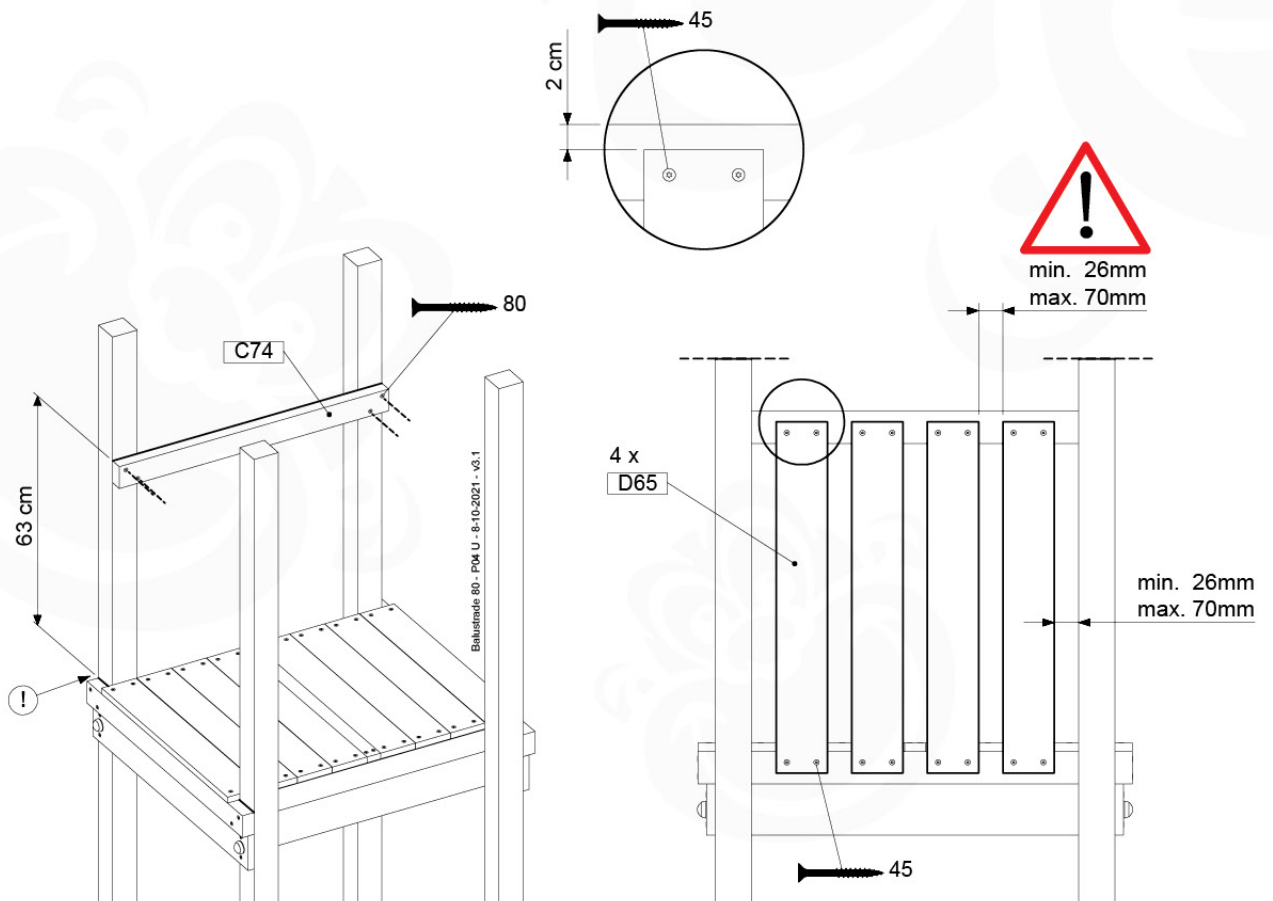

09 Balustrade (1x)

BL01

(194_101)

	PartNo	PartName	QTY.
Hardware Pack 100_601	002_220	Gap Point Screw T25 - 5x45	16
	002_223	Gap Point Screw T25 - 5x80	4
Wood	C74	Beam 740 mm	1
	D65	Board 650 mm	4

Balustrade 80 - PO2 U - 8-10-2021 - v3.1

© 2022 Jungle Gym B.V. - Balustrade

09-1