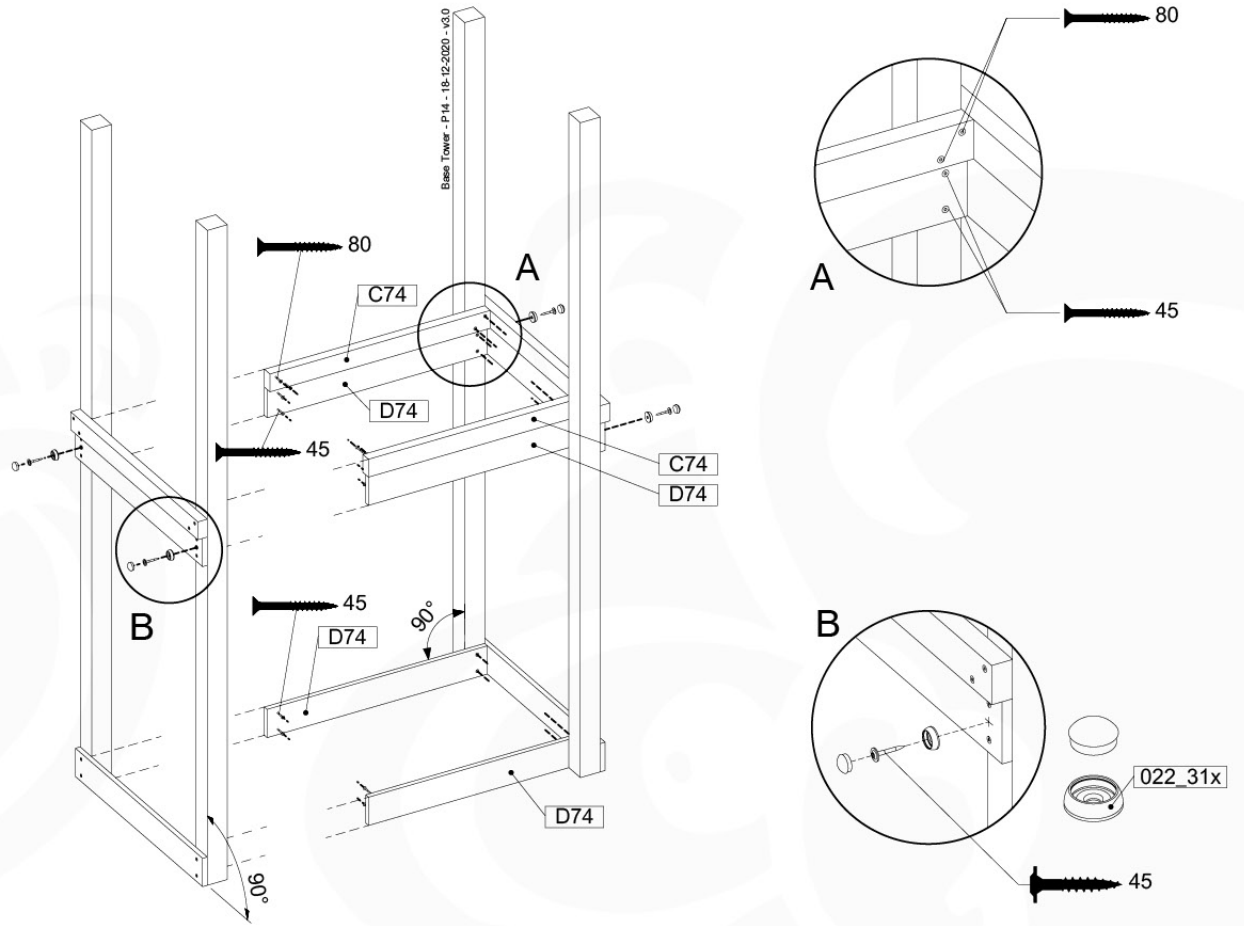

	PartNo	PartName	QTY.
Hardware Pack 100_600	001_406	Stealth Screw 8x45	6
	002_220	Gap Point Screw T25 - 5x45	72
	002_223	Gap Point Screw T25 - 5x80	16
Other	007_001	Ground-anchor	2
Hardware Pack 100_600	022_31x	bpc-base version 3	4
	022_84x	bpc cover	4
Wood	A220	Post 70x70 L2200	4
	C74	Beam 740 mm	4
	D60	Board 600 mm	10
	D74	Board 740 mm	8

Base Tower - P10 - BT03 - 18-12-2020 - v3.0

07-1

07-2

07-3

08 Extension Tower

ET01

(194_100)

	PartNo	PartName	QTY.
Hardware Pack 100_600	001_406	Stealth Screw 8x45	4
	002_220	Gap Point Screw T25 - 5x45	60
	002_223	Gap Point Screw T25 - 5x80	12
Other	007_001	Ground-anchor	2
Hardware Pack 100_600	022_31x	bpc-base version 3	2
	022_84x	bpc cover	2
Wood	A200	Post 70x70 L2000	2
	C74	Beam 740 mm	3
	D60	Board 600 mm	9
	D74	Board 740 mm	6