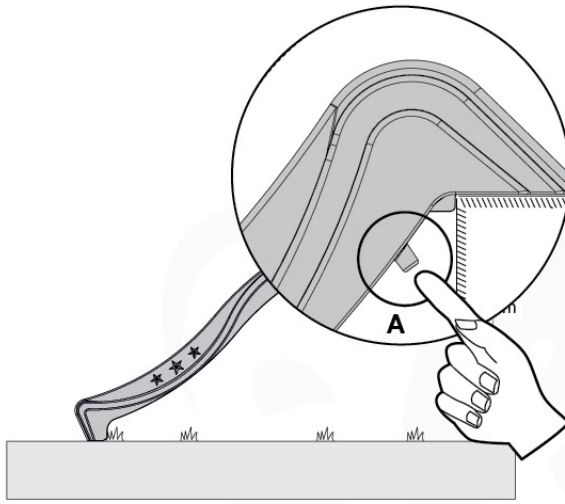

17-4

18 Firemans Pole

FP01

(201_275)

	PartNo	PartName	QTY.
Hardware Pack 100_346	001_103	M8 Washer Head Screw 40mm	2
	002_223	Gap Point Screw T25 - 5x80	4
	003_010	M8 spring lock washer	2
	003_040	M8 Washer	2
	004_052	M8 Drive-in Nut 30mm	2
	004_054	M8 Drive-in Nut 45mm	2
	022_31x	bpc-base version 3	2
	022_84x	bpc cover	2
Other	102_915	Fireman's Pole	1
Timber	C74	Beam 740 mm	1

Fireman's Pole AL - FP02.U - 12-11-2020 - v3.0