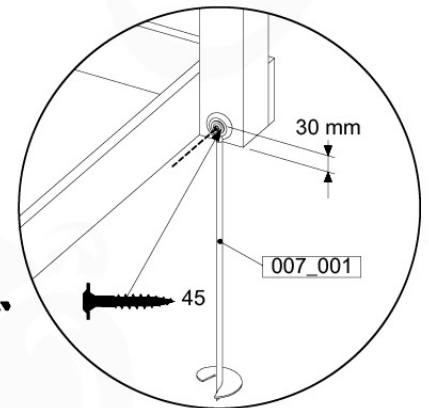

GA02

Parts:

Assembly Package Tower
194_100

Tower Anchors - P03 - 3-3-2021 - v3

15-1

Tower Anchors - P07 - 3-3-2021 - v3

15-2

40 L / 80 kg