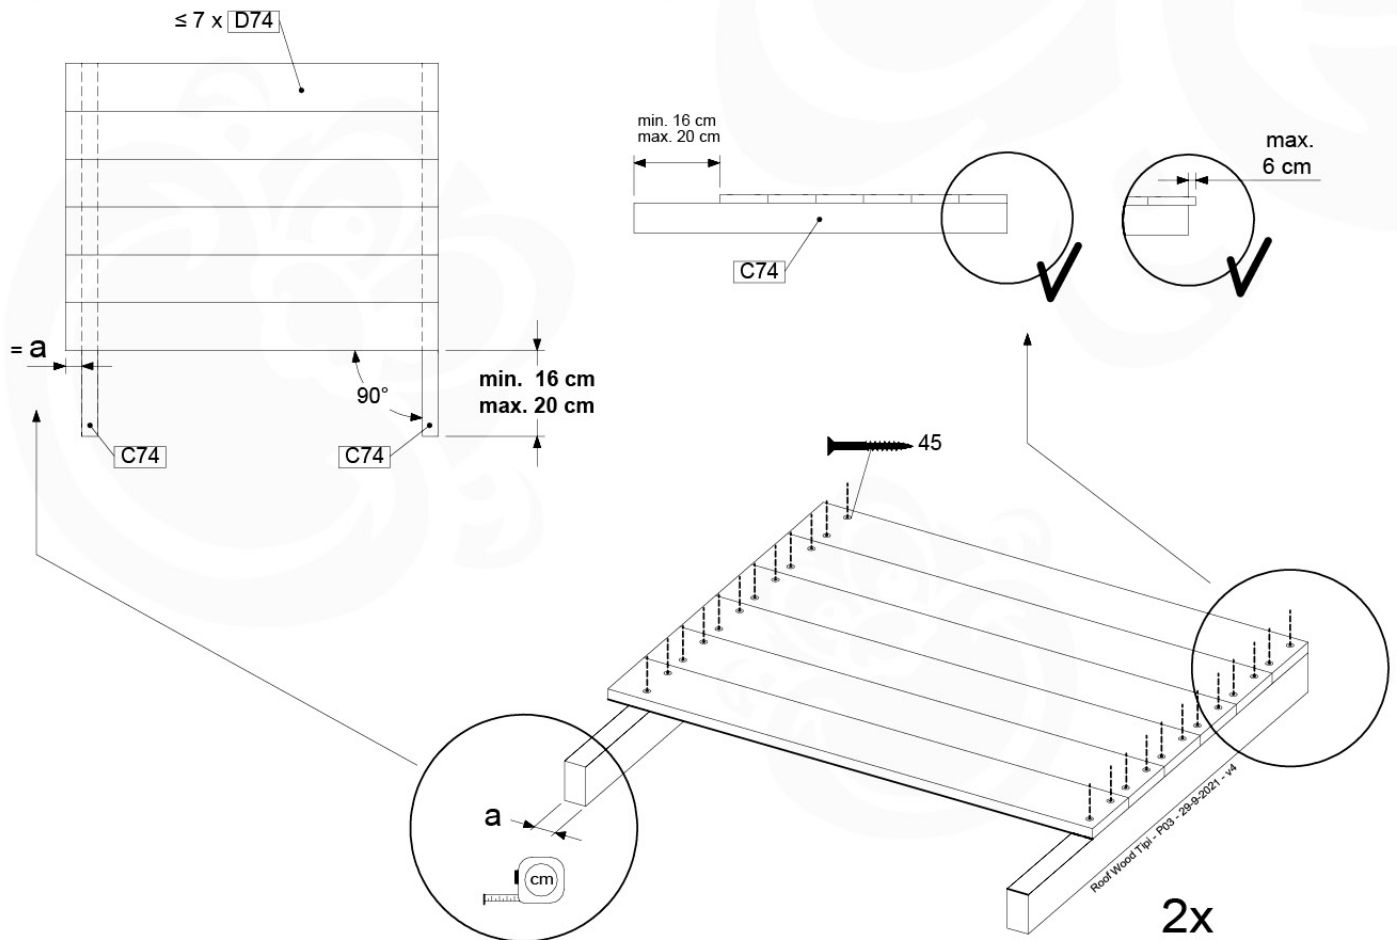

10 Roof Wooden Tipi

RF04

(194_110)

	PartNo	PartName	QTY.
Hardware Pack 100_608	001_411	Stealth Screw 8x60	6
	001_417	Stealth Screw 8x80	2
	002_220	Gap Point Screw T25 - 5x45	68
	002_223	Gap Point Screw T25 - 5x80	4
Other	022_31x	bpc-base version 3	6
	022_84x	bpc cover	6
Timber	C74	Beam 740 mm	4
	D56	Board L=(650 - board width) mm	2
	D65	Board 650 mm	2
	D74	Board 740 mm	14

Roof Wood Tipi - P02 - 20-9-2021 - v4

10-1