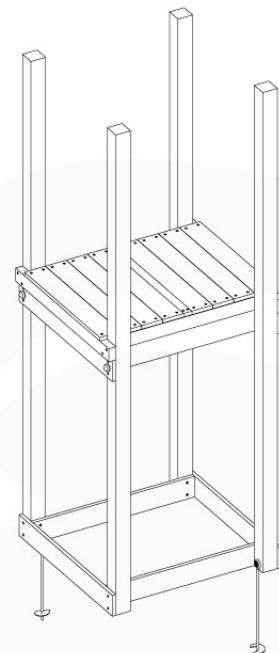

06 Playground Foundation

FD02

06-1

Foundation Plan - P03 - 27-1-1-2020 - V3

Foundation Plan - P03 - 27-1-1-2020 - V3

07 Base Tower

BT03

(194_100)

	PartNo	PartName	QTY.
Hardware Pack 100_600	001_406	Stealth Screw 8x45	6
	002_220	Gap Point Screw T25 - 5x45	72
	002_223	Gap Point Screw T25 - 5x80	16
Other	007_001	Ground-anchor	2
Hardware Pack 100_600	022_31x	bpc-base version 3	4
	022_84x	bpc cover	4
Wood	A220	Post 70x70 L2200	4
	C74	Beam 740 mm	4
	D60	Board 600 mm	10
	D74	Board 740 mm	8

Base Tower - P10 - BT03 - 18-12-2020 - v3.0

07-1

07-2

07-3

08 Extension Tower

ET01

(194_100)

	PartNo	PartName	QTY.
Hardware Pack 100_600	001_406	Stealth Screw 8x45	4
	002_220	Gap Point Screw T25 - 5x45	60
	002_223	Gap Point Screw T25 - 5x80	12
Other	007_001	Ground-anchor	2
Hardware Pack 100_600	022_31x	bpc-base version 3	2
	022_84x	bpc cover	2
Wood	A200	Post 70x70 L2000	2
	C74	Beam 740 mm	3
	D60	Board 600 mm	9
	D74	Board 740 mm	6

Extension Tower - P02 - ET01 - 18-12-2020 - v3.0

Figure 08-1: Extension Tower

08-1

08-2

08-3

09 Balustrade (1x)

BL01

(194_101)