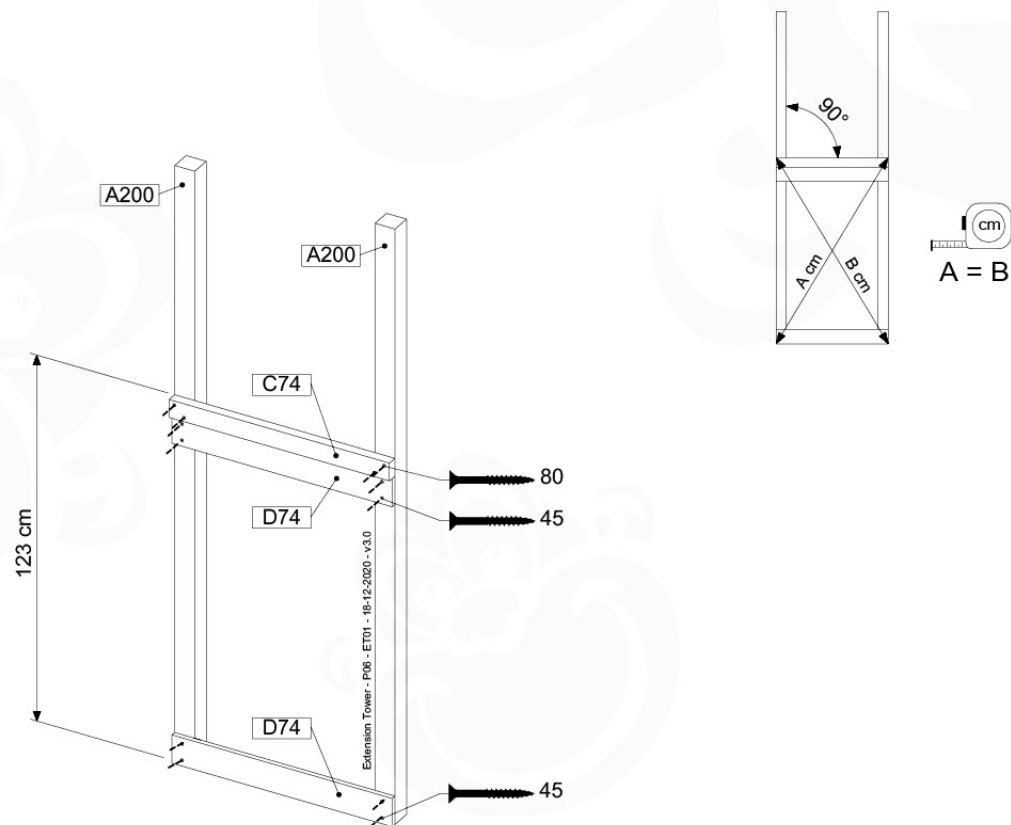

Base Tower - P10 - BT03 - 18-12-2020 - v3.0

07-1

07-2

07-3

08 Extension Tower

ET01

(194_100)

	PartNo	PartName	QTY.
Hardware Pack 100_600	001_406	Stealth Screw 8x45	4
	002_220	Gap Point Screw T25 - 5x45	60
	002_223	Gap Point Screw T25 - 5x80	12
Other	007_001	Ground-anchor	2
Hardware Pack 100_600	022_31x	bpc-base version 3	2
	022_84x	bpc cover	2
Wood	A200	Post 70x70 L2000	2
	C74	Beam 740 mm	3
	D60	Board 600 mm	9
	D74	Board 740 mm	6

Extension Tower - P02 - ET01 - 18-12-2020 - v3.0

Figure 08-1: Extension Tower

08-1

08-2

08-3

09 Balustrade (1x)

BL01

(194_101)

	PartNo	PartName	QTY.
Hardware Pack 100_601	002_220	Gap Point Screw T25 - 5x45	16
	002_223	Gap Point Screw T25 - 5x80	4
Wood	C74	Beam 740 mm	1
	D65	Board 650 mm	4

Balustrade 80 - PO2 U - 8-10-2021 - v3.1