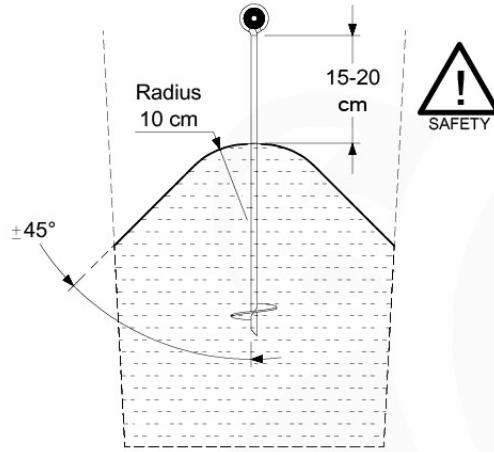

GA02

Parts:

Assembly Package Tower
194_100

Tower Anchors - P03 - 3-3-2021 - v3

15-1

Tower Anchors - P07 - 3-3-2021 - v3

15-2

40 L / 80 kg