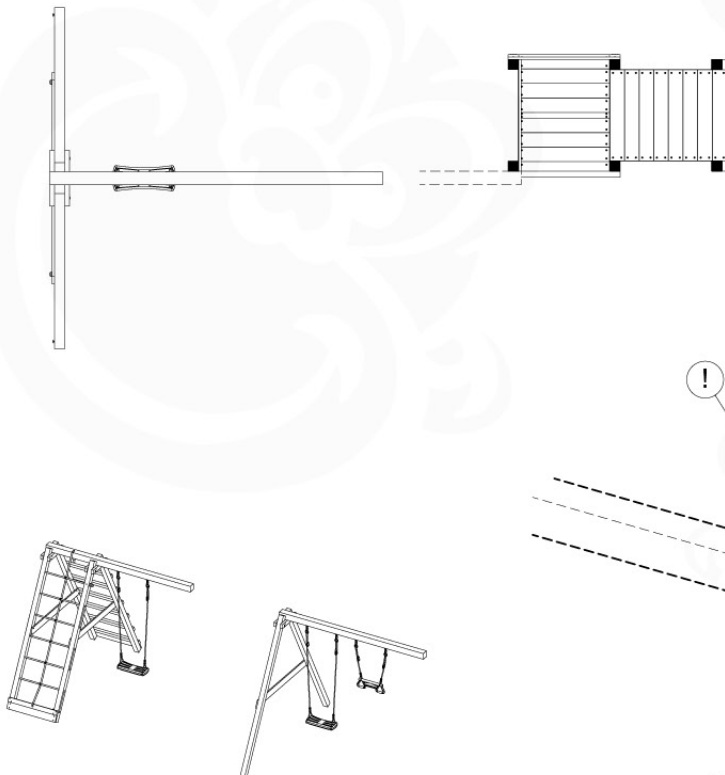

11-1

11-2

11-3

+ Swing / Climb Frame

12 Market

MT02

(194_113)

	PartNo	PartName	QTY.
Hardware Pack 100_611	002_220	Gap Point Screw T25 - 5x45	4
	002_223	Gap Point Screw T25 - 5x80	4
	002_308	Gap Point Screw T25 - 5x20	8
	023_031	Finishing Washer GPS 5.0	8
Other	123_220	Canvas sheet 735x1365	1
Wood	C74	Beam 740 mm	1
	D60	Board 600 mm	1