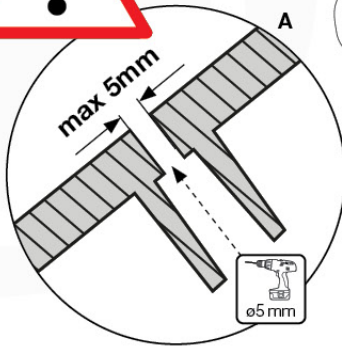

17-4

18 Firemans Pole

FP01

(201_275)

	PartNo	PartName	QTY.
Hardware Pack 100_346	001_103	M8 Washer Head Screw 40mm	2
	002_223	Gap Point Screw T25 - 5x80	4
	003_010	M8 spring lock washer	2
	003_040	M8 Washer	2
	004_052	M8 Drive-in Nut 30mm	2
	004_054	M8 Drive-in Nut 45mm	2
	022_31x	bpc-base version 3	2
	022_84x	bpc cover	2
Other	102_915	Fireman's Pole	1
Timber	C74	Beam 740 mm	1

Fireman's Pole AL - FP02.U - 12-11-2020 - v3.0