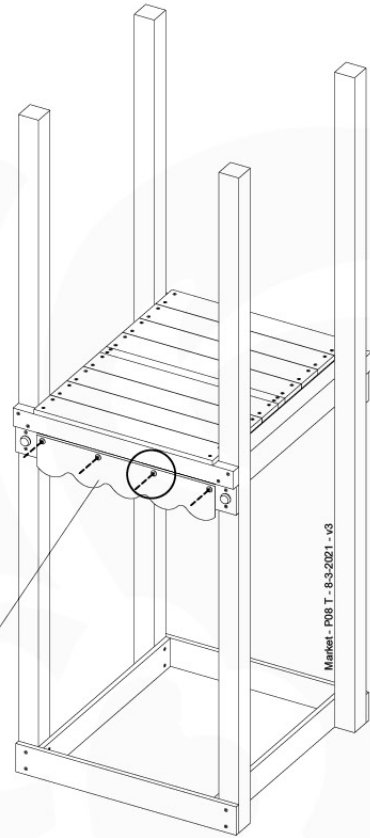

Market - P08 T - 8-3-2021 - v3

REAR OF CUTTING PAGE