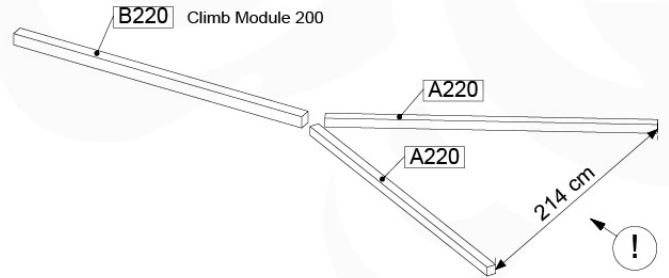

06

	PartNo	PartName	QTY.
Hardware Pack	001_406	Stealth Screw 8x45	2
	001_417	Stealth Screw 8x80	8
	001_422	Stealth Screw 8x137	6
	002_220	Gap Point Screw T25 - 5x45	43
	002_223	Gap Point Screw T25 - 5x80	45
	002_301	Dry Wall Screw PH2 3.9 x 40 mm	7
Other	005_528	Swing Beam Bracket 7x7	2
	005_529	Swing Beam Bracket 9x9	2
	007_001	Ground-anchor	2
	020_317	Rope Polyester 16mm Green 3.4m	1
	020_318	Rope Polyester 16mm Green 8.1m	1
	022_455	Rope Cross Connector Egg	7
	023_031	Finishing Washer GPS 5.0	4
	101_003	Swing hook with Carabiner	4

ClimbPart1 - Pkg - 3-11-2021 - v4.0

06-1

1-Climb Module 200
2-Climb Module 200