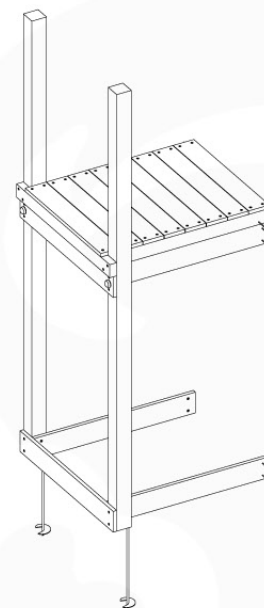

	PartNo	PartName	QTY.
Hardware Pack 100_600	001_406	Stealth Screw 8x45	6
	002_220	Gap Point Screw T25 - 5x45	72
	002_223	Gap Point Screw T25 - 5x80	16
Other	007_001	Ground-anchor	2
Hardware Pack 100_600	022_31x	bpc-base version 3	4
	022_84x	bpc cover	4
Wood	A220	Post 70x70 L2200	4
	C74	Beam 740 mm	4
	D60	Board 600 mm	10
	D74	Board 740 mm	8

Base Tower - P10 - BT03 - 18-12-2020 - v3.0

07-1

07-2

07-3

08 Extension Tower

ET01

(194_100)

	PartNo	PartName	QTY.
Hardware Pack 100_600	001_406	Stealth Screw 8x45	4
	002_220	Gap Point Screw T25 - 5x45	60
	002_223	Gap Point Screw T25 - 5x80	12
Other	007_001	Ground-anchor	2
Hardware Pack 100_600	022_31x	bpc-base version 3	2
	022_84x	bpc cover	2
Wood	A200	Post 70x70 L2000	2
	C74	Beam 740 mm	3
	D60	Board 600 mm	9
	D74	Board 740 mm	6

Extension Tower - P02 - ET01 - 18-12-2020 - v3.0

Figure 08-1: Extension Tower

08-1

08-2

08-3

09 Balustrade (1x)

BL01

(194_101)

	PartNo	PartName	QTY.
Hardware Pack 100_601	002_220	Gap Point Screw T25 - 5x45	16
	002_223	Gap Point Screw T25 - 5x80	4
Wood	C74	Beam 740 mm	1
	D65	Board 650 mm	4

Balustrade 80 - PO2 U - 8-10-2021 - v3.1