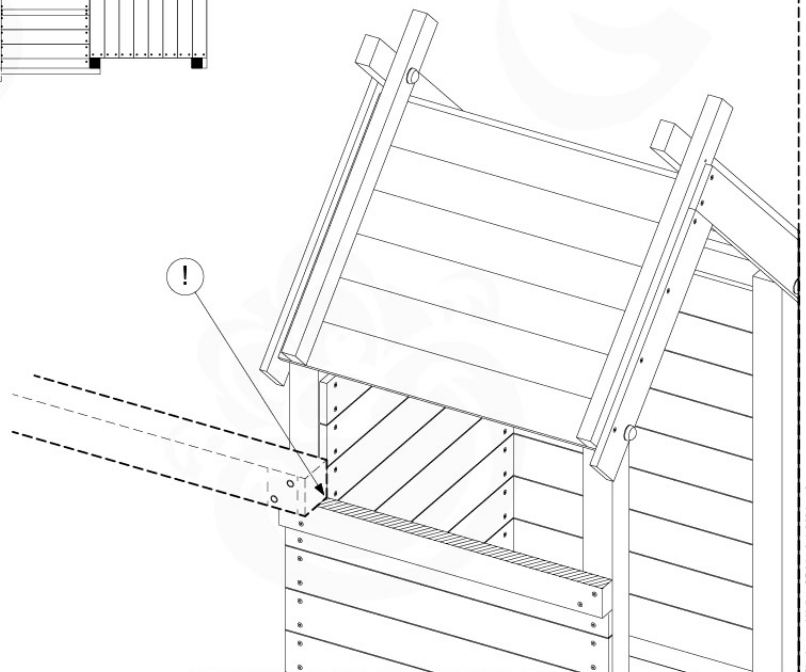

11-1

11-2

11-3

+ Swing / Climb Frame

12 Market

MT02

(194_113)

	PartNo	PartName	QTY.
Hardware Pack 100_611	002_220	Gap Point Screw T25 - 5x45	4
	002_223	Gap Point Screw T25 - 5x80	4
	002_308	Gap Point Screw T25 - 5x20	8
	023_031	Finishing Washer GPS 5.0	8
Other	123_220	Canvas sheet 735x1365	1
Wood	C74	Beam 740 mm	1
	D60	Board 600 mm	1