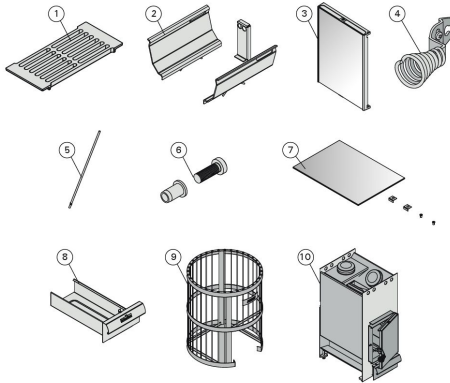

Technical images

EN

DE

4. SPARE PARTS

4. ERSATZTEILE

1	Firing grate	Feuerrost	ZKP-10
2	Combustion air channels, GreenFlame	Verbrennungsluftkanäle, GreenFlame	WX678
3	Big glass door	Große Glastür	WX673
4	Handle for big glass door	Griff für große Glastür	WX667
5	Axle pin for door, long	Achsbolzen für Tür, lang	WX676
6	Latch pin	Raststift	WX674
7	Glass 221x310 = fasteners	Glas 221 x 310 = Halterungen	WX676
8	Ash box with stop device	Aschekasten mit Anretervorrichtung	WX662
9	Legend 240 steel frame	Stahlrahmen für Legend 240	WX502
10	Spare stove body	Ersatz-Ofenkörper	WX677