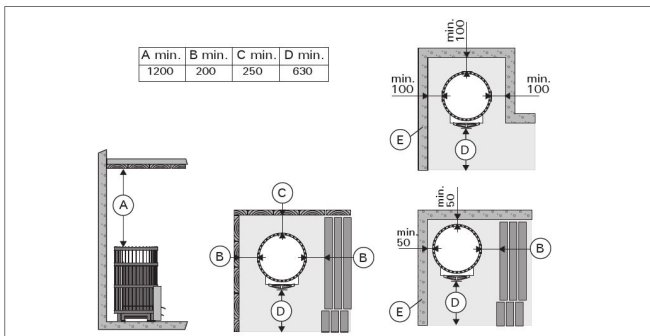

Safety distances (all dimensions in millimeters)