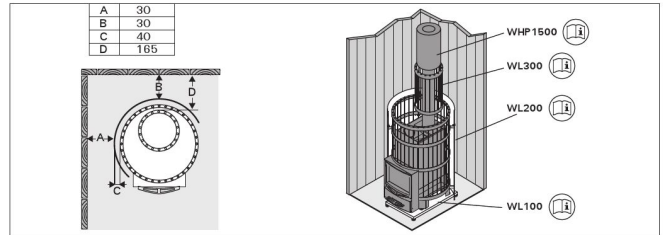

Legend Protection Supplies (all dimensions in millimeters)

40