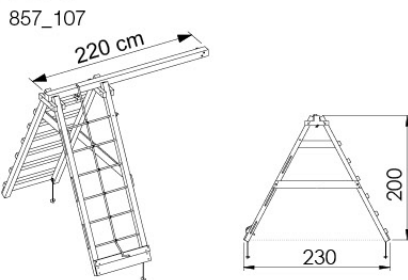

Climb Frames & Modules

1-Climb Frame 200