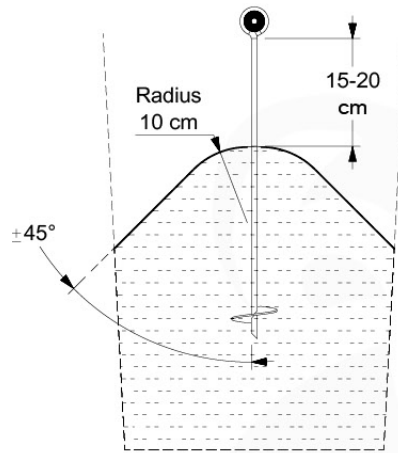

80

∅ 5 mm

∅ 5 mm

80

ClimbPart2 - P09-1P - 15-12-2020 - v3.0

B240
B220

B67

2 positions

B67

ClimbPart2 - P10-2P - 15-12-2020 - v3.0

2 x 137

80

∅ 5 mm

∅ 5 mm

C37

80

06-14

07-1

07-2

20 L / 40 kg

ClimbPar12 - P24 - 15-12-2020 - v3.0

08 Accessories

min. 35 cm

09