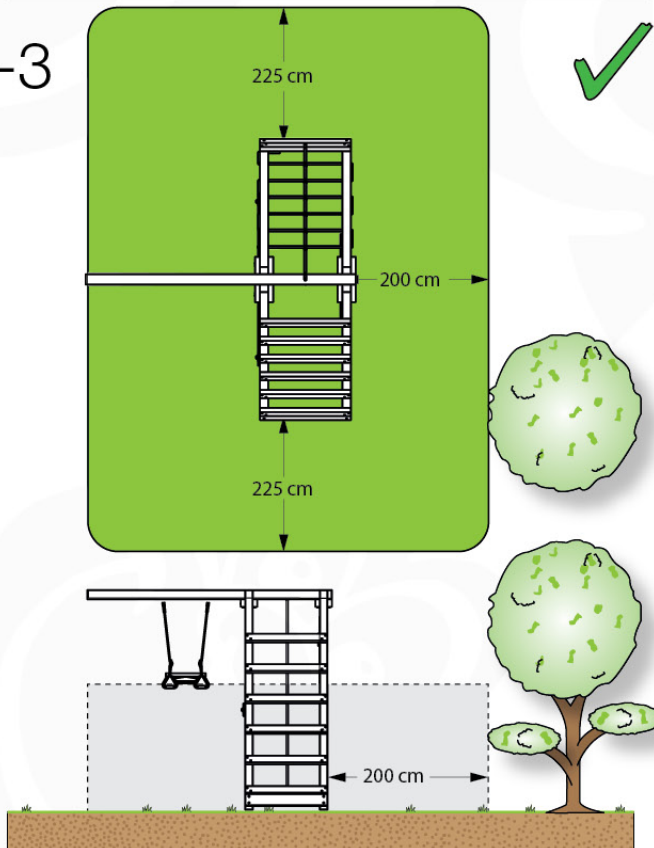

05-4

05-5

05-6

	PartNo	PartName	QTY.
Hardware Pack	001_406	Stealth Screw 8x45	2
	001_417	Stealth Screw 8x80	6
	001_422	Stealth Screw 8x137	6
	002_220	Gap Point Screw T25 - 5x45	43
	002_223	Gap Point Screw T25 - 5x80	45
	002_301	Dry Wall Screw PH2 3.9 x 40 mm	7
Other	005_528	Swing Beam Bracket 7x7	2
	005_529	Swing Beam Bracket 9x9	2
	007_001	Ground-anchor	2
	020_317	Rope Polyester 16mm Green 3.4m	1
	020_318	Rope Polyester 16mm Green 8.1m	1
	022_455	Rope Cross Connector Egg	7
Hardware Pack	023_031	Finishing Washer GPS 5.0	4
Other	101_003	Swing hook with Carabiner	4