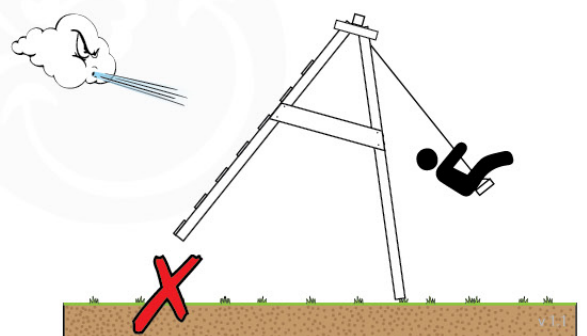

05-4

05-5

05-6

	PartNo	PartName	QTY.
Hardware Pack	001_406	Stealth Screw 8x45	2
	001_417	Stealth Screw 8x80	6
	001_422	Stealth Screw 8x137	6
	002_220	Gap Point Screw T25 - 5x45	43
	002_223	Gap Point Screw T25 - 5x80	45
	002_301	Dry Wall Screw PH2 3.9 x 40 mm	7
Other	005_528	Swing Beam Bracket 7x7	2
	005_529	Swing Beam Bracket 9x9	2
	007_001	Ground-anchor	2
	020_317	Rope Polyester 16mm Green 3.4m	1
	020_318	Rope Polyester 16mm Green 8.1m	1
	022_455	Rope Cross Connector Egg	7
Hardware Pack	023_031	Finishing Washer GPS 5.0	4
Other	101_003	Swing hook with Carabiner	4