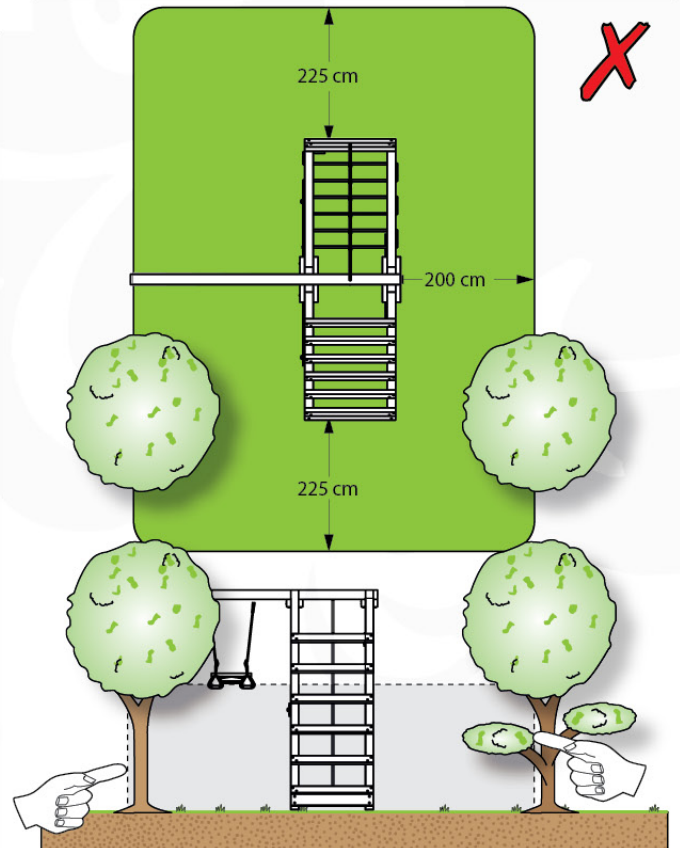

05-4

05-5

05-6

	PartNo	PartName	QTY.
Hardware Pack	001_406	Stealth Screw 8x45	2
	001_417	Stealth Screw 8x80	6
	001_422	Stealth Screw 8x137	6
	002_220	Gap Point Screw T25 - 5x45	43
	002_223	Gap Point Screw T25 - 5x80	45
	002_301	Dry Wall Screw PH2 3.9 x 40 mm	7
Other	005_528	Swing Beam Bracket 7x7	2
	005_529	Swing Beam Bracket 9x9	2
	007_001	Ground-anchor	2
	020_317	Rope Polyester 16mm Green 3.4m	1
	020_318	Rope Polyester 16mm Green 8.1m	1
	022_455	Rope Cross Connector Egg	7
Hardware Pack	023_031	Finishing Washer GPS 5.0	4
Other	101_003	Swing hook with Carabiner	4