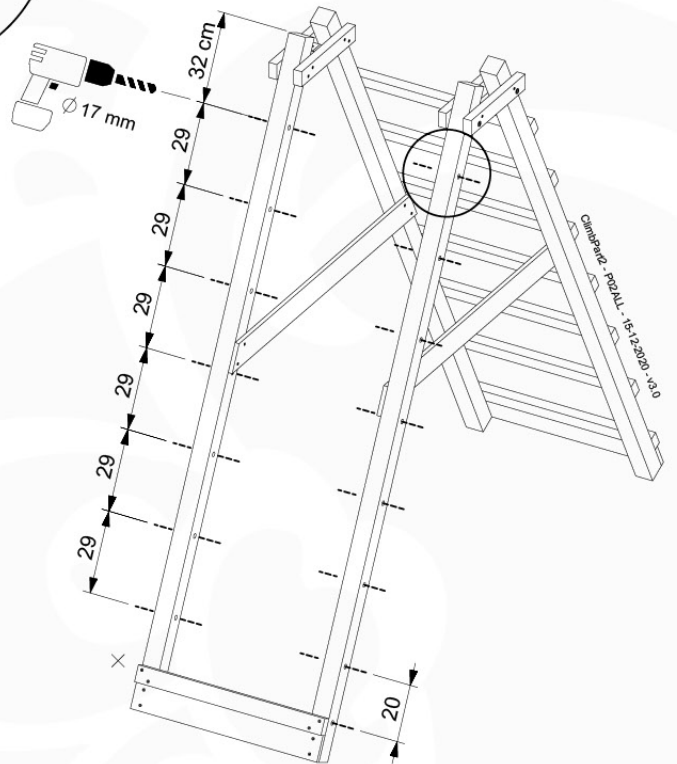

ClimbPart1 - P02 - 15-12-2020 - v3.0

06-1

1- / 2- Climb Frame 200

1- / 2- Climb Frame 220

1- / 2- Climb Module

ClimbPart1 - P05ALL - 15-12-2020 - v3.0

06-4

Climb Frame 200

Climb Frame 220
Climb Module

06-5

Climb Frame 200

Climb Frame 220
Climb Module

06-6

Climb Frame 220
Climb Module

Climb Frame 200

06-7

80

∅ 5 mm

∅ 5 mm

80

ClimbPart2 - P09-1P - 15-12-2020 - v3.0

B240
B220

B67

2 positions