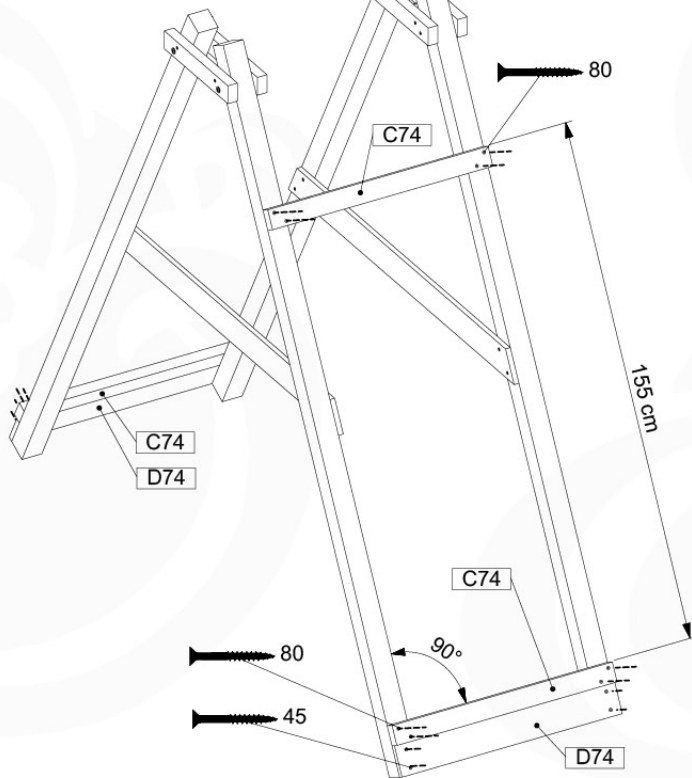

05-4

05-5

05-6

	PartNo	PartName	QTY.
Hardware Pack	001_406	Stealth Screw 8x45	2
	001_417	Stealth Screw 8x80	6
	001_422	Stealth Screw 8x137	6
	002_220	Gap Point Screw T25 - 5x45	43
	002_223	Gap Point Screw T25 - 5x80	45
	002_301	Dry Wall Screw PH2 3.9 x 40 mm	7
Other	005_528	Swing Beam Bracket 7x7	2
	005_529	Swing Beam Bracket 9x9	2
	007_001	Ground-anchor	2
	020_317	Rope Polyester 16mm Green 3.4m	1
	020_318	Rope Polyester 16mm Green 8.1m	1
	022_455	Rope Cross Connector Egg	7
Hardware Pack	023_031	Finishing Washer GPS 5.0	4
Other	101_003	Swing hook with Carabiner	4

ClimbPart1 - P02 - 15-12-2020 - v3.0

06-1

1- / 2- Climb Frame 200

1- / 2- Climb Frame 220

1- / 2- Climb Module

ClimbPart1 - P05ALL - 15-12-2020 - v3.0

06-4

Climb Frame 200

B67

ClimbPart2 - P10-2P - 15-12-2020 - v3.0

2 x 137

80

∅ 5 mm

∅ 5 mm

C37

80

137

∅ 5 mm

B240
B220

06-10

06-11

06-12

06-13

D180
D141