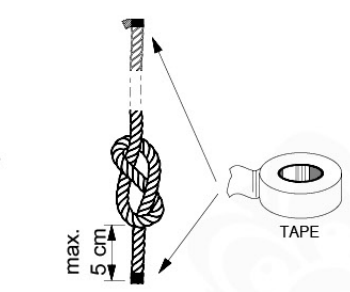

Climb Frame 200