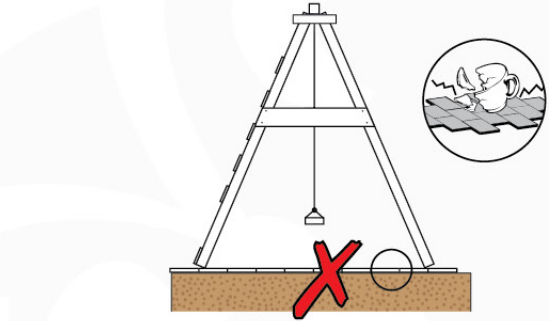

05 Safe Playground Planning

05-1

05-2

05-3

05-4