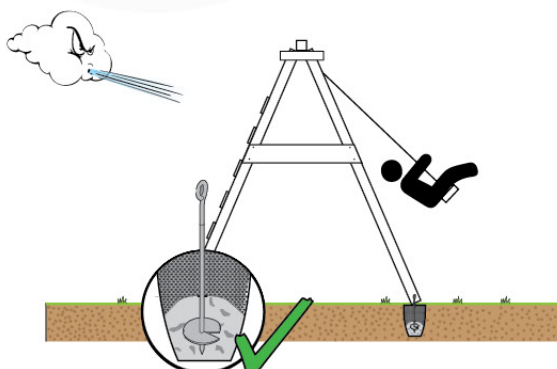

05-4

05-5

05-6

	PartNo	PartName	QTY.
Hardware Pack	001_406	Stealth Screw 8x45	2
	001_417	Stealth Screw 8x80	6
	001_422	Stealth Screw 8x137	6
	002_220	Gap Point Screw T25 - 5x45	43
	002_223	Gap Point Screw T25 - 5x80	45
	002_301	Dry Wall Screw PH2 3.9 x 40 mm	7
Other	005_528	Swing Beam Bracket 7x7	2
	005_529	Swing Beam Bracket 9x9	2
	007_001	Ground-anchor	2
	020_317	Rope Polyester 16mm Green 3.4m	1
	020_318	Rope Polyester 16mm Green 8.1m	1
	022_455	Rope Cross Connector Egg	7
Hardware Pack	023_031	Finishing Washer GPS 5.0	4
Other	101_003	Swing hook with Carabiner	4