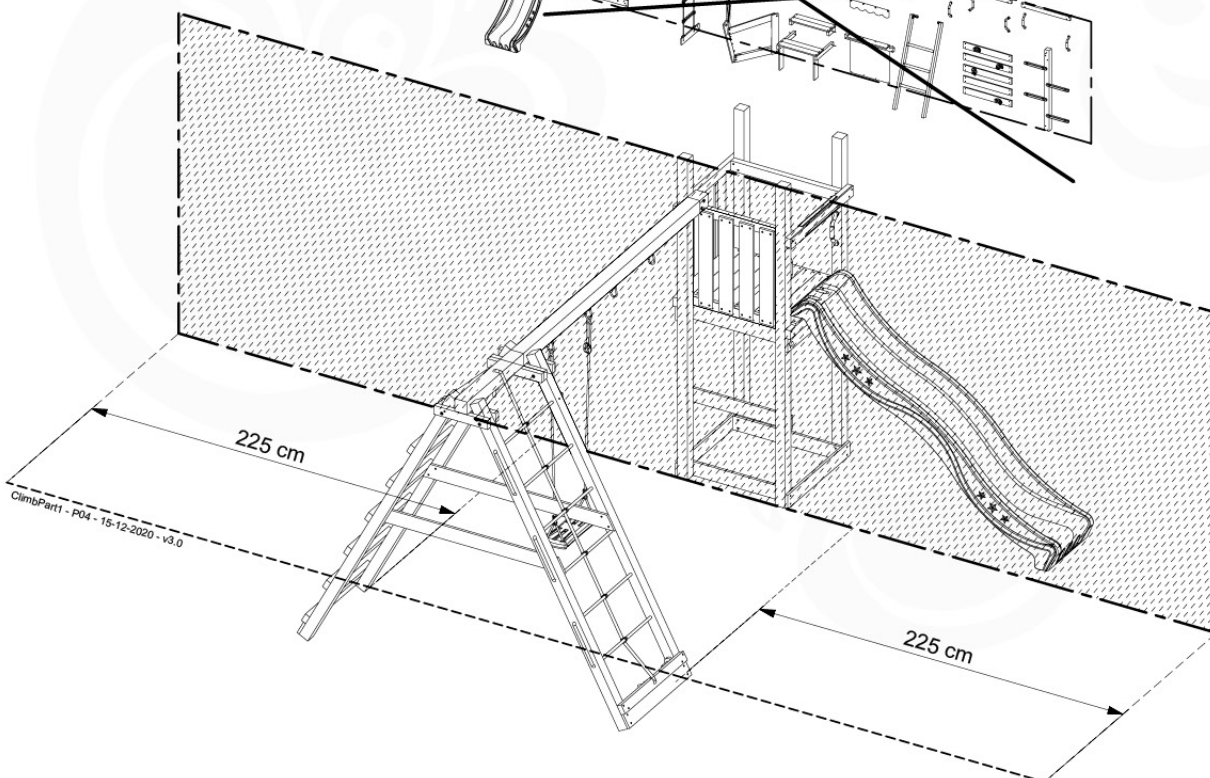

05-4

05-5

05-6

	PartNo	PartName	QTY.
Hardware Pack	001_406	Stealth Screw 8x45	2
	001_417	Stealth Screw 8x80	6
	001_422	Stealth Screw 8x137	6
	002_220	Gap Point Screw T25 - 5x45	43
	002_223	Gap Point Screw T25 - 5x80	45
	002_301	Dry Wall Screw PH2 3.9 x 40 mm	7
Other	005_528	Swing Beam Bracket 7x7	2
	005_529	Swing Beam Bracket 9x9	2
	007_001	Ground-anchor	2
	020_317	Rope Polyester 16mm Green 3.4m	1
	020_318	Rope Polyester 16mm Green 8.1m	1
	022_455	Rope Cross Connector Egg	7
Hardware Pack	023_031	Finishing Washer GPS 5.0	4
Other	101_003	Swing hook with Carabiner	4