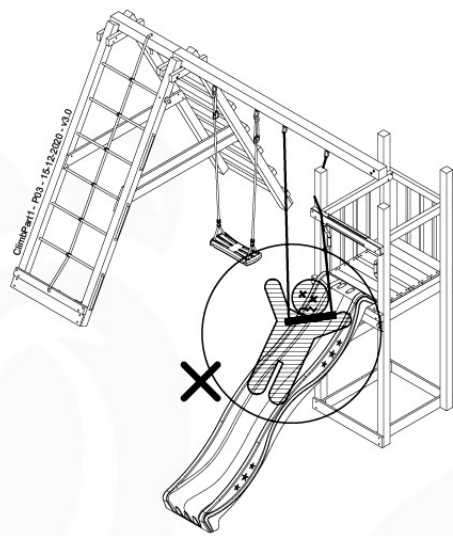

05-4

05-5

05-6

	PartNo	PartName	QTY.
Hardware Pack	001_406	Stealth Screw 8x45	2
	001_417	Stealth Screw 8x80	6
	001_422	Stealth Screw 8x137	6
	002_220	Gap Point Screw T25 - 5x45	43
	002_223	Gap Point Screw T25 - 5x80	45
	002_301	Dry Wall Screw PH2 3.9 x 40 mm	7
Other	005_528	Swing Beam Bracket 7x7	2
	005_529	Swing Beam Bracket 9x9	2
	007_001	Ground-anchor	2
	020_317	Rope Polyester 16mm Green 3.4m	1
	020_318	Rope Polyester 16mm Green 8.1m	1
	022_455	Rope Cross Connector Egg	7
Hardware Pack	023_031	Finishing Washer GPS 5.0	4
Other	101_003	Swing hook with Carabiner	4