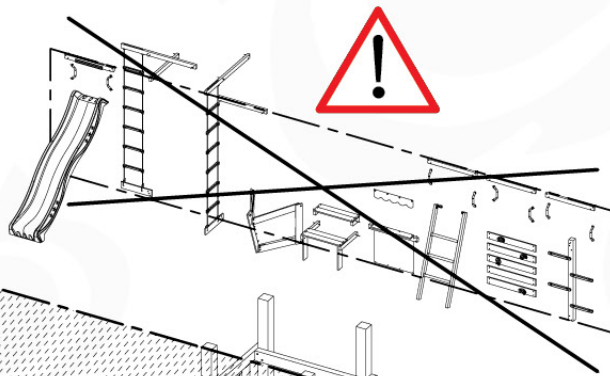

05-4

05-5

05-6

	PartNo	PartName	QTY.
Hardware Pack	001_406	Stealth Screw 8x45	2
	001_417	Stealth Screw 8x80	6
	001_422	Stealth Screw 8x137	6
	002_220	Gap Point Screw T25 - 5x45	43
	002_223	Gap Point Screw T25 - 5x80	45
	002_301	Dry Wall Screw PH2 3.9 x 40 mm	7
Other	005_528	Swing Beam Bracket 7x7	2
	005_529	Swing Beam Bracket 9x9	2
	007_001	Ground-anchor	2
	020_317	Rope Polyester 16mm Green 3.4m	1
	020_318	Rope Polyester 16mm Green 8.1m	1
	022_455	Rope Cross Connector Egg	7
Hardware Pack	023_031	Finishing Washer GPS 5.0	4
Other	101_003	Swing hook with Carabiner	4