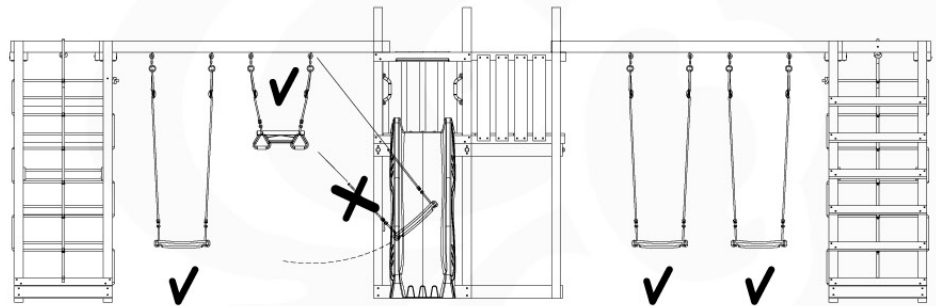

05-4

05-5

05-6

	PartNo	PartName	QTY.
Hardware Pack	001_406	Stealth Screw 8x45	2
	001_417	Stealth Screw 8x80	6
	001_422	Stealth Screw 8x137	6
	002_220	Gap Point Screw T25 - 5x45	43
	002_223	Gap Point Screw T25 - 5x80	45
	002_301	Dry Wall Screw PH2 3.9 x 40 mm	7
Other	005_528	Swing Beam Bracket 7x7	2
	005_529	Swing Beam Bracket 9x9	2
	007_001	Ground-anchor	2
	020_317	Rope Polyester 16mm Green 3.4m	1
	020_318	Rope Polyester 16mm Green 8.1m	1
	022_455	Rope Cross Connector Egg	7
Hardware Pack	023_031	Finishing Washer GPS 5.0	4
Other	101_003	Swing hook with Carabiner	4