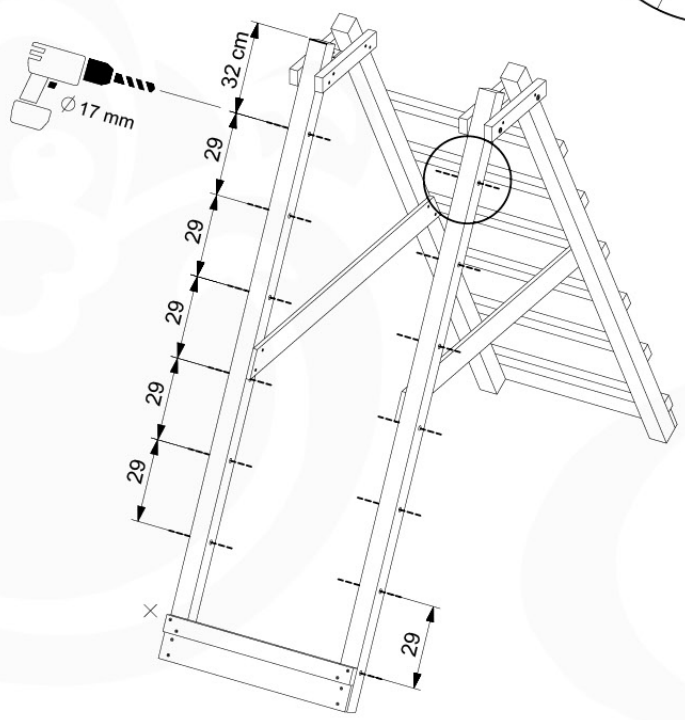

ClimbPart1 - P02 - 15-12-2020 - v3.0

06-1

1- / 2- Climb Frame 200

1- / 2- Climb Frame 220

1- / 2- Climb Module

ClimbPart1 - P05ALL - 15-12-2020 - v3.0

06-4

Climb Frame 200

Climb Frame 220
Climb Module

06-5

Climb Frame 200

Climb Frame 220
Climb Module

06-6

Climb Frame 220
Climb Module

Climb Frame 200

06-7

80

∅ 5 mm

∅ 5 mm

80

ClimbPart2 - P09-1P - 15-12-2020 - v3.0

B240
B220

B67

2 positions