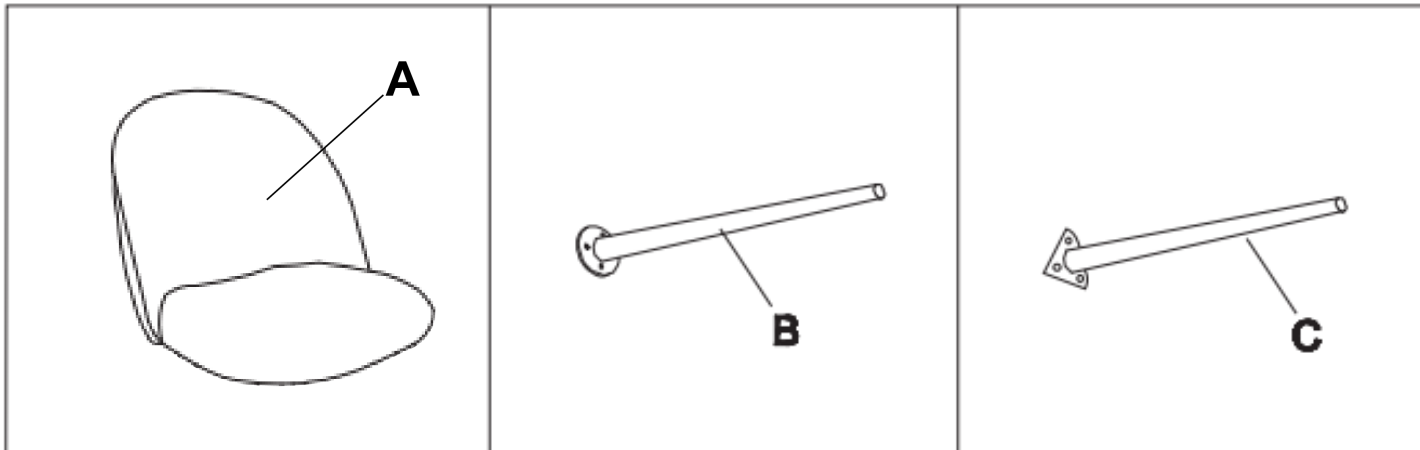

Velvet Dining Chair XXS - Blue Velvet- 18062-887

Art no	Description
88888-594	SP-for Velvet Dining Chair XXS-Screw Set
88888-827	SP-for Velvet Dining Chair XXS - Front Leg
88888-828	SP – for Velvet Dining Chair XXS – Back Leg
88888-822	SP- Velvet Dining Chair XXS - Seat Blue Velvet