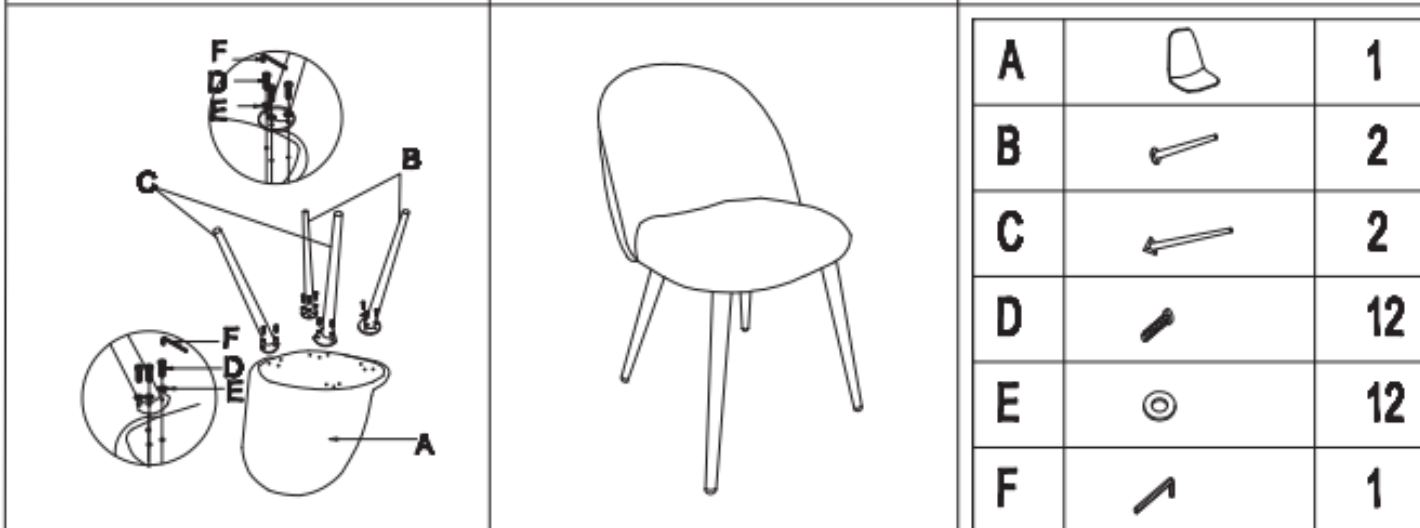

Velvet Dining Chair XXS - Blue Velvet- 18062-887

Art no	Description
88888-594	SP-for Velvet Dining Chair XXS-Screw Set
88888-827	SP-for Velvet Dining Chair XXS - Front Leg
88888-828	SP – for Velvet Dining Chair XXS – Back Leg
88888-822	SP- Velvet Dining Chair XXS - Seat Blue Velvet