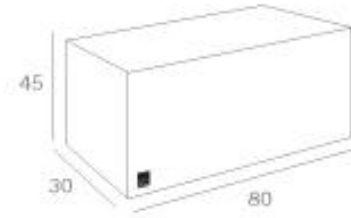

Dynamic Folding
System (D.F.S.)

4

Evo.Ca_SpaceLine

3. Size

- 80 cm width (instead of 65 cm)
- Inner volume is 70L larger than standard cabinets

5

4. Packaging

LOW
80 x 24 x 45 cm

HIGH
80 x 24 x 45 cm

MULTISPACE
80 x 30 x 45 cm

- Comes from the need for better space / stock optimization in the store (point of sale)
- Cardboard cm 80x24x45h
- The linear meter has a greater value

5. Water resistant