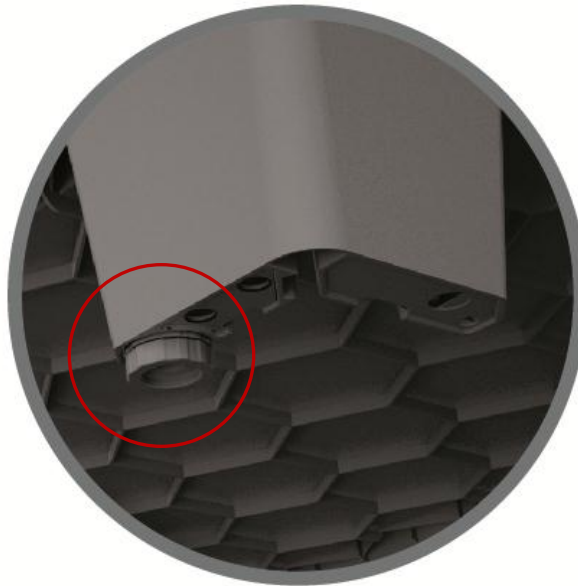

9. Steady

- The cabinet needs to be placed on each floor
- Feet are adjustable
- Doors close properly