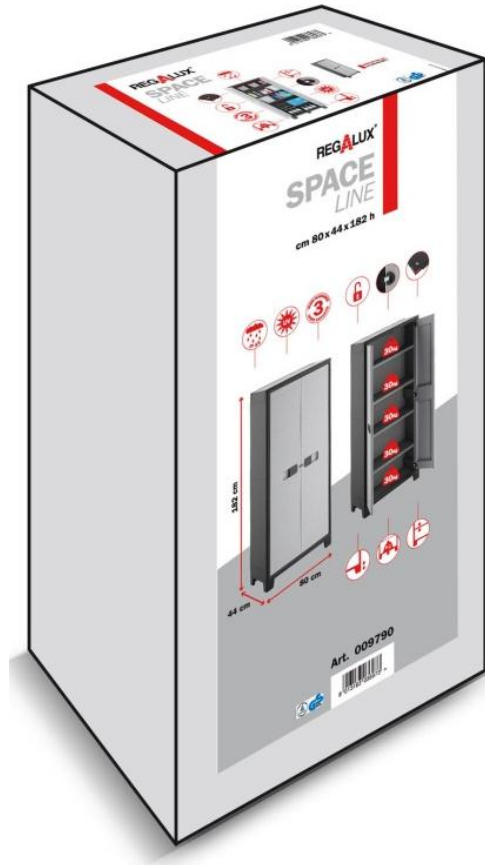

Evo.Ca_SpaceLine

Packaging

14