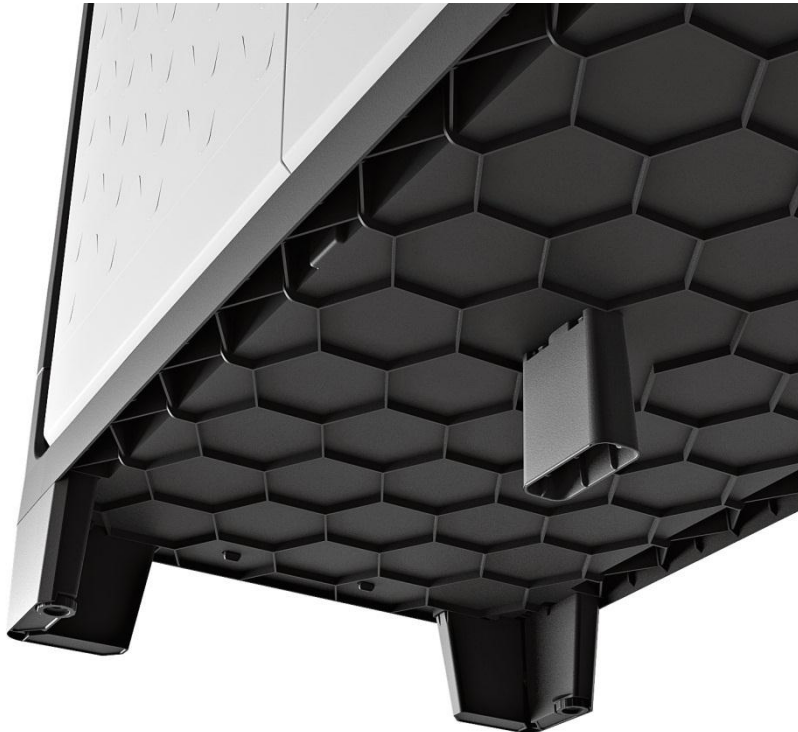

8. Strong bottom

- Heavy objects are attached downwards
- 5th foot in the middle
- The base capacity is 30 kg