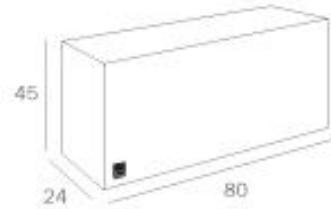

Dynamic Folding
System (D.F.S.)

4

Evo.Ca_SpaceLine

3. Size

- 80 cm width (instead of 65 cm)
- Inner volume is 70L larger than standard cabinets

5

4. Packaging

LOW
80 x 24 x 45 cm

HIGH
80 x 24 x 45 cm

MULTISPACE
80 x 30 x 45 cm

- Comes from the need for better space / stock optimization in the store (point of sale)
- Cardboard cm 80x24x45h
- The linear meter has a greater value

5. Water resistant