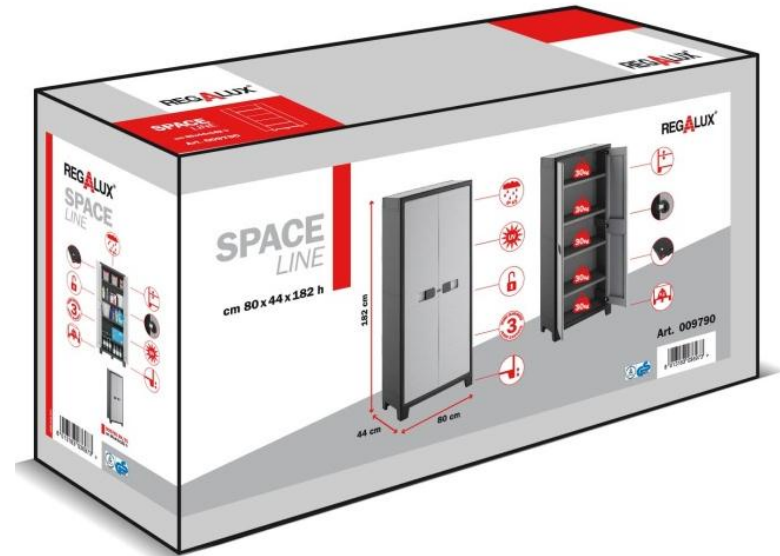

Evo.Ca_SpaceLine

Packaging

14