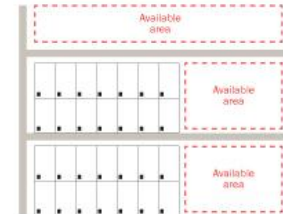

Dynamic Folding
System (D.F.S.)

4

Evo.Ca_SpaceLine

3. Size

- 80 cm width (instead of 65 cm)
- Inner volume is 70L larger than standard cabinets

5

4. Packaging

LOW
80 x 24 x 45 cm

HIGH
80 x 24 x 45 cm

MULTISPACE
80 x 30 x 45 cm

- Comes from the need for better space / stock optimization in the store (point of sale)
- Cardboard cm 80x24x45h
- The linear meter has a greater value

5. Water resistant