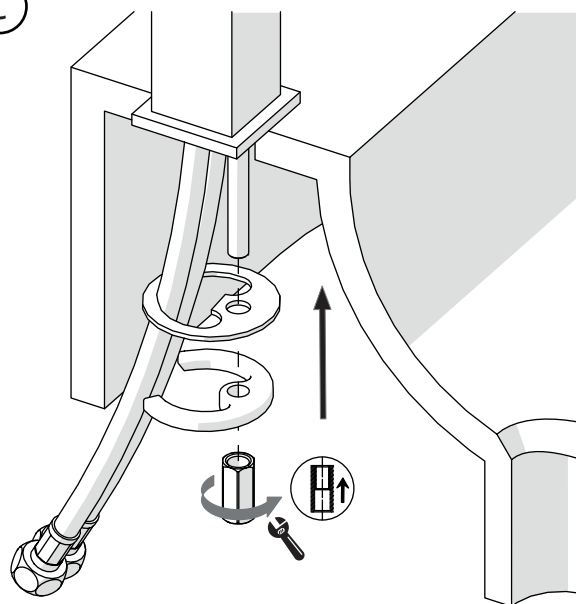

Not included / Non incluso / Non Inclus / Nie zawarty / No incluido / Ingår ej

1

A

C

B

E

15s

OFF

2

A

B

C

3

4

5

HOT/VARMT
RED/RÖD

COLD/KALLT
BLUE/BLÅ

E

ON

OFF