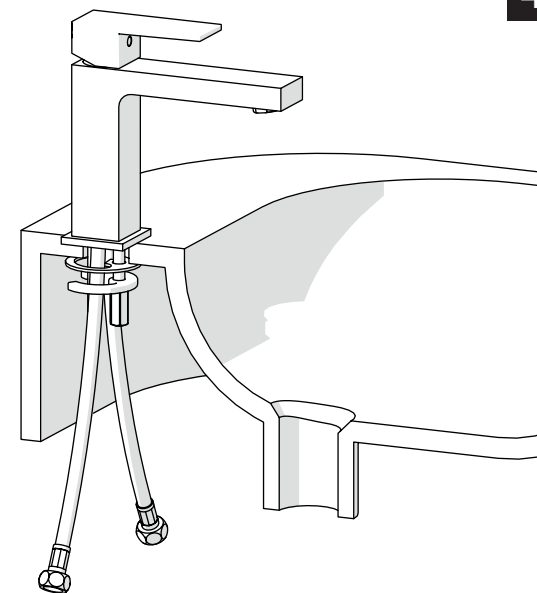

Not included / Non incluso / Non Inclus / Nie zawarty / No incluido / Ingår ej

1

A

C

B

E

15s

OFF

2

A

B

C

3

4

5

HOT/VARMT
RED/RÖD

COLD/KALLT
BLUE/BLÅ

E

ON

OFF