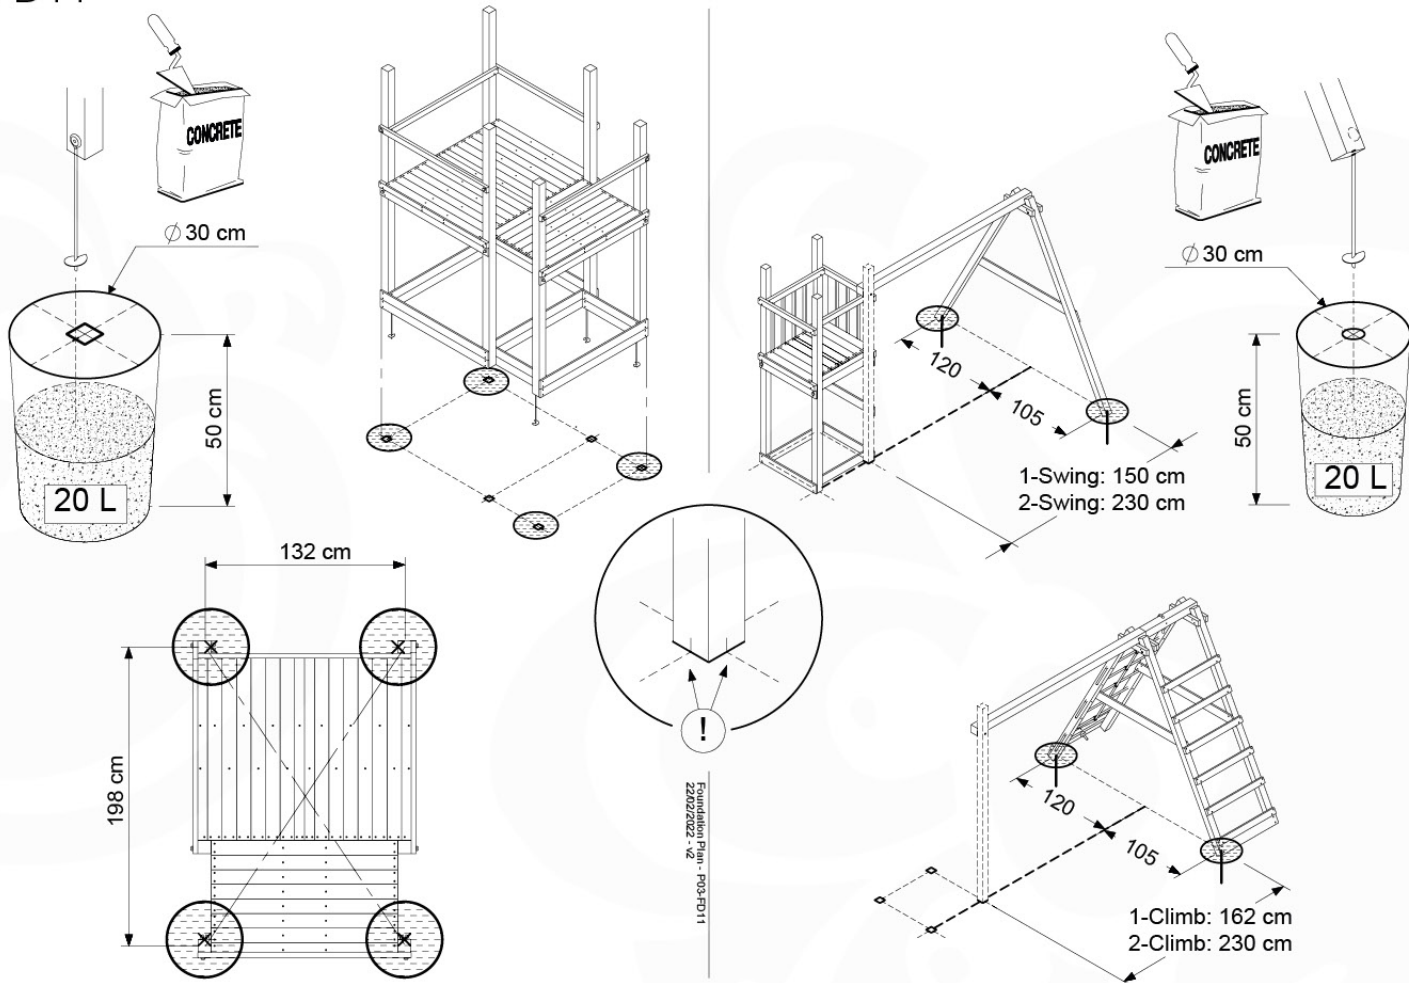

# 07 Base Tower

BT20

	PartNo	PartName	QTY.
Hardware pack	001_406	Stealth Screw 8x45	6
	001_417	Stealth Screw 8x80	4
	002_220	Gap Point Screw T25 - 5x45	135
	002_223	Gap Point Screw T25 - 5x80	40
Other	007_001	Ground-anchor	2
	022_31x	bpc-base version 3	8
	022_84x	bpc cover	8
Timber	B270	Post 90x90 L2700	4
	C141	Beam 1410 mm	10
	D123	Board 1230 mm	17
	D141	Board 1410 mm	12