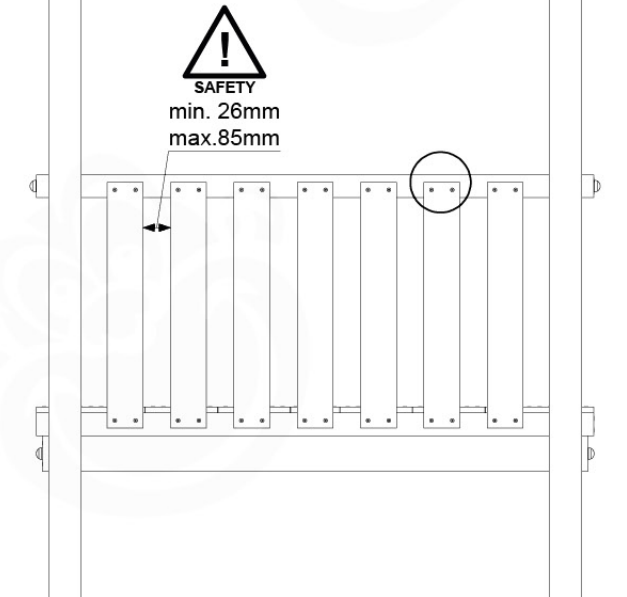

09 Balustrade (1x)

BL05

	PartNo	PartName	QTY.
Hardware pack	002_220	Gap Point Screw T25 - 5x45	28
Timber	D65	Board 650 mm	7

Balustrade 140 - FP02 U - 14/01/2022 - v1.0

09-1