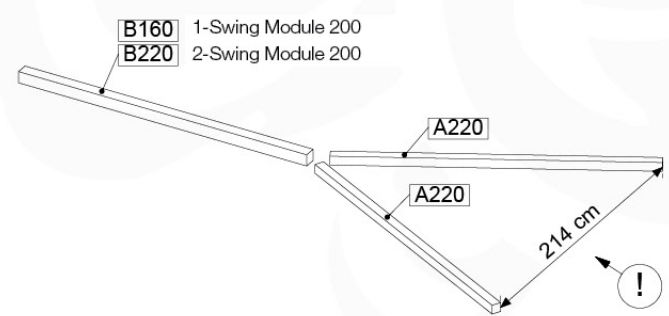

PartNo	PartName	QTY.
Hardware Pack	001_406	Stealth Screw 8x45	4
	001_417	Stealth Screw 8x80	4
	001_422	Stealth Screw 8x137	3
	002_220	Gap Point Screw T25 - 5x45	12
	002_223	Gap Point Screw T25 - 5x80	6
Other	005_528	Swing Beam Bracket 7x7	1
	005_529	Swing Beam Bracket 9x9	1
	007_001	Ground-anchor	2
Hardware Pack	022_31x	bpc-base version 3	2
	022_84x	bpc cover	2
	023_031	Finishing Washer GPS 5.0	2
Other	101_003	Swing hook with Carabiner	4

06-1