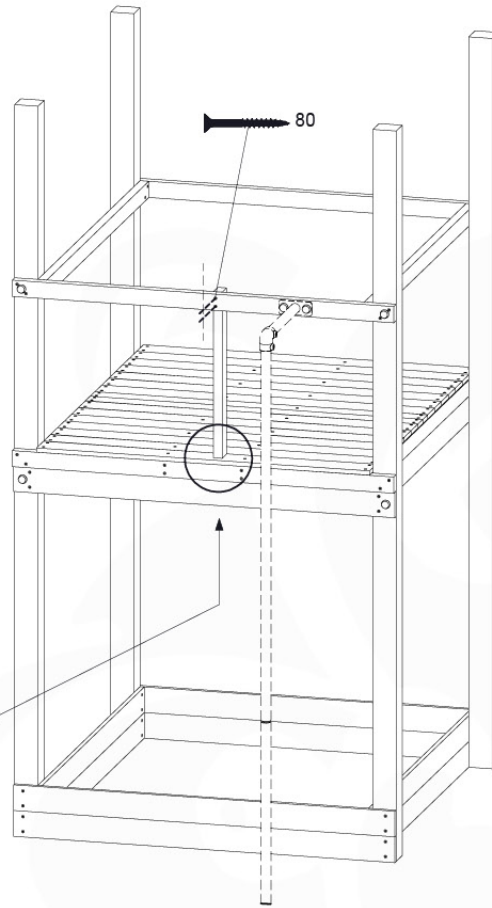

20-1

21 Accessories

AC01

(194_119)

	PartNo	PartName	QTY.
Hardware Pack 100_617	001_406	Stealth Screw 8x45	1
	002_041	Dome head screw 4.5 x 20 mm	3
	002_042	Dome head screw 3.5 x 13mm	4
	002_219	Gap Point Screw T25 - 5x30	2
Other	022_300	Steering Wheel	1
	022_800	Rail P/T 105	1
	022_910	Sandpad	1
	103_901	Logo ID Plate	1
	104_107	Tool Set Climbing Units	1
	120_024	Tower Flag	1
	122_302	Telescope	1

Accessory set - P02 - 29-9-2021 - v4