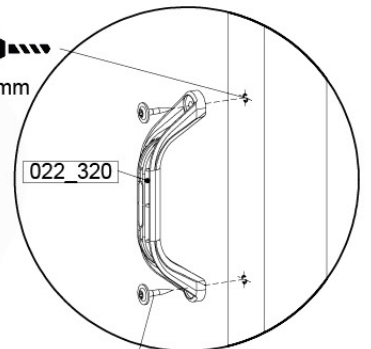

19-1

80

80

19-2

10 x
000_101

123_200

5mm

022_320

30