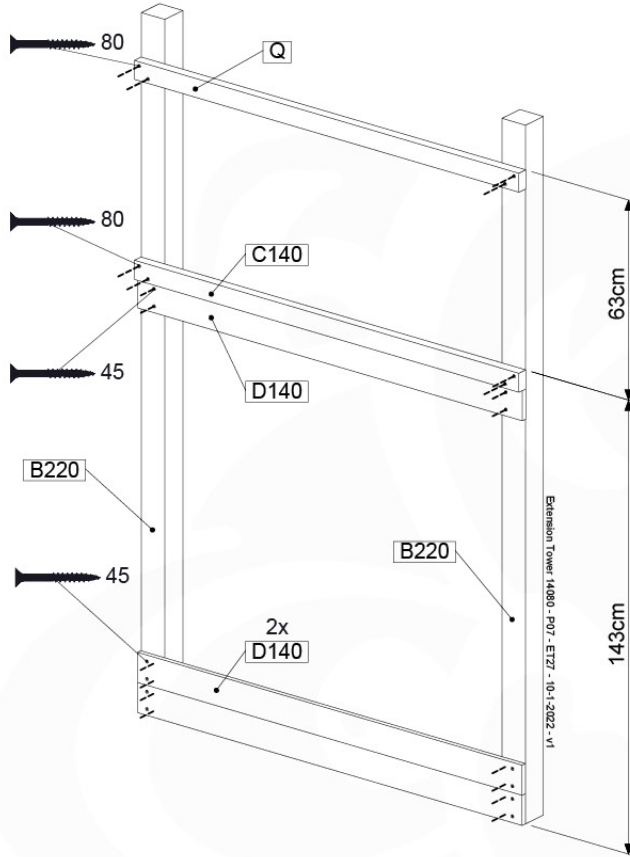

# 08 Extended Tower ET27

	PartNo	PartName	QTY.
Hardware pack	001_406	Stealth Screw 8x45	4
	001_417	Stealth Screw 8x80	2
	002_220	Gap Point Screw T25 - 5x45	90
	002_223	Gap Point Screw T25 - 5x80	20
Other	007_001	Ground-anchor	2
	022_31x	bpc-base version 3	4
	022_84x	bpc cover	4
Timber	B220	Post 90x90 L2200	2
	C74	Beam 740 mm	4
	C141	Beam 1410 mm	1
	D74	Board 740 mm	6
	D123	Board 1230 mm	9
	D141	Board 1410 mm	3

Extension Tower 14080 - P02 - ET27 - 10-1-2022 - v1

# 08-1

Base Tower

$A = B$