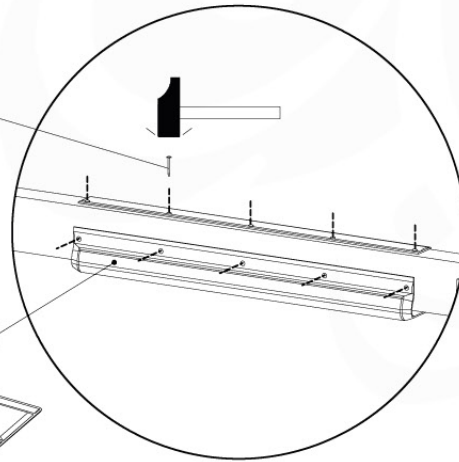

10 x
000_101

123_200