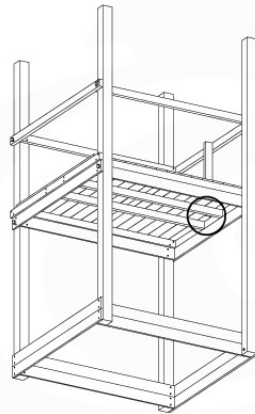

19-1

80

80

19-2

10 x
000_101

123_200

5mm

022_320

30