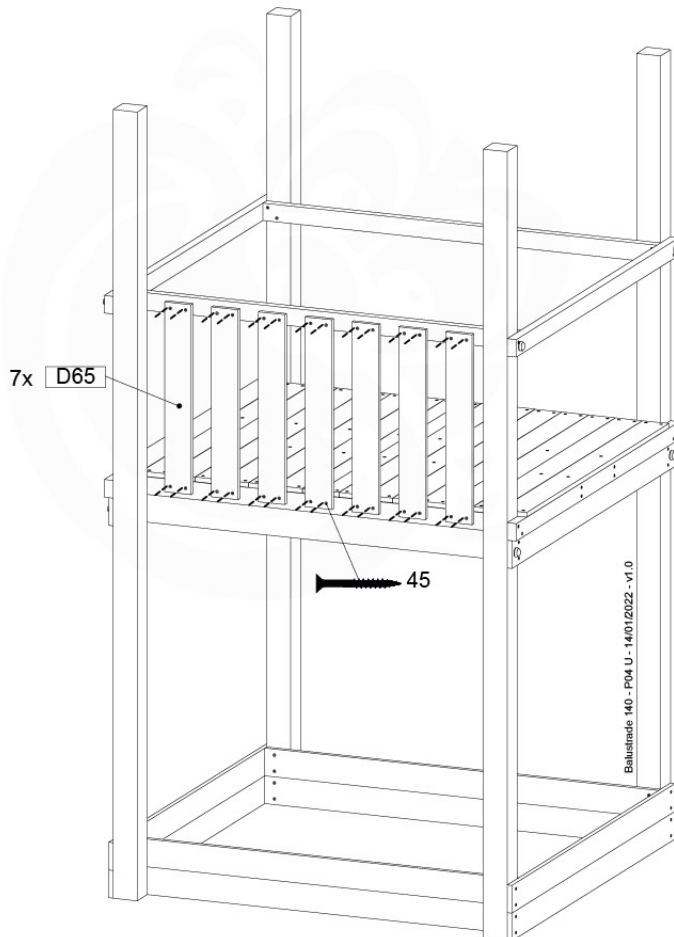

09 Balustrade (1x)

BL05

	PartNo	PartName	QTY.
Hardware pack	002_220	Gap Point Screw T25 - 5x45	28
Timber	D65	Board 650 mm	7

Balustrade 140 - FP02 U - 14/01/2022 - v1.0

09-1