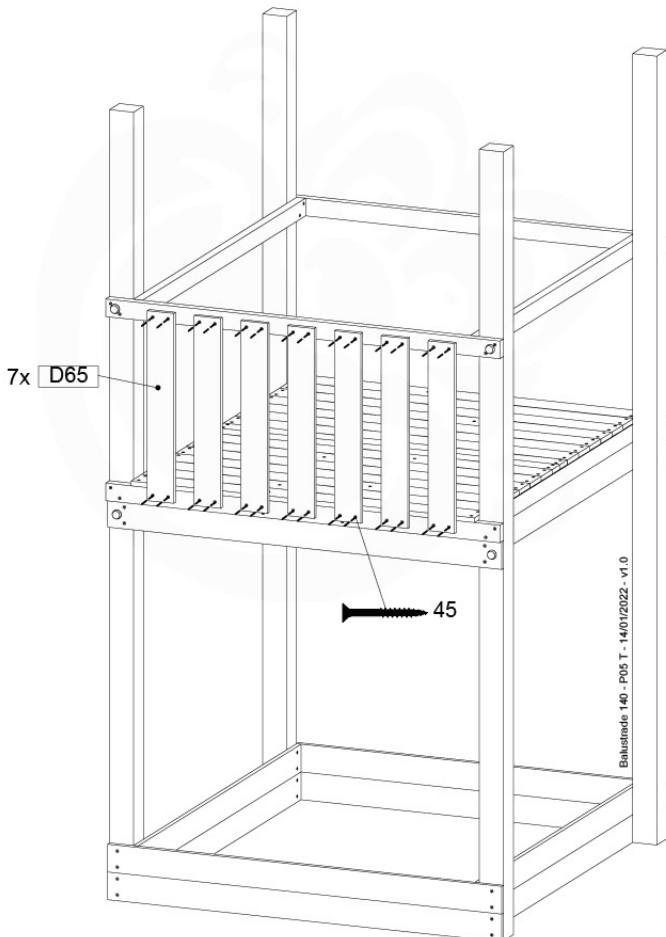

10 Balustrade (1x)

BL06

Balustrade 140 - P03 T - 14/01/2022 - v1.0

	PartNo	PartName	QTY.
Hardware pack	002_220	Gap Point Screw T25 - 5x45	28
Timber	D65	Board 650 mm	7

10-1