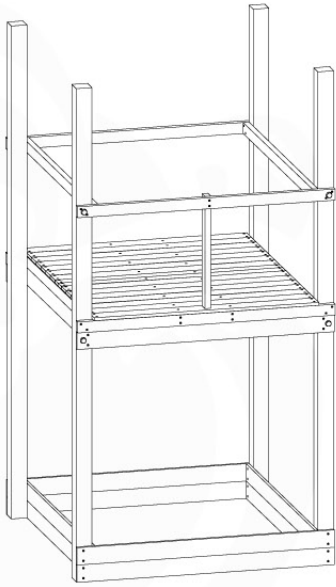

19-1

80

80

19-2

10 x
000_101

123_200

5mm

022_320

30