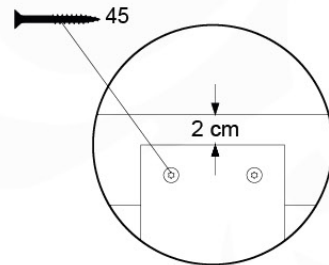

12 Balustrade (2x)

BL21

(194_101)

	PartNo	PartName	QTY.
Hardware Pack 100_601	002_220	Gap Point Screw T25 - 5x45	16
	002_223	Gap Point Screw T25 - 5x80	4
Timber	C74	Beam 740 mm	1
	D65	Board 650 mm	4

Balustrade 80 - P02 U - 13/01/2022 - v4

12-1