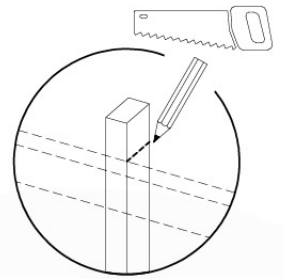

19-1

80

80

19-2

10 x
000_101

123_200

5mm

022_320

30