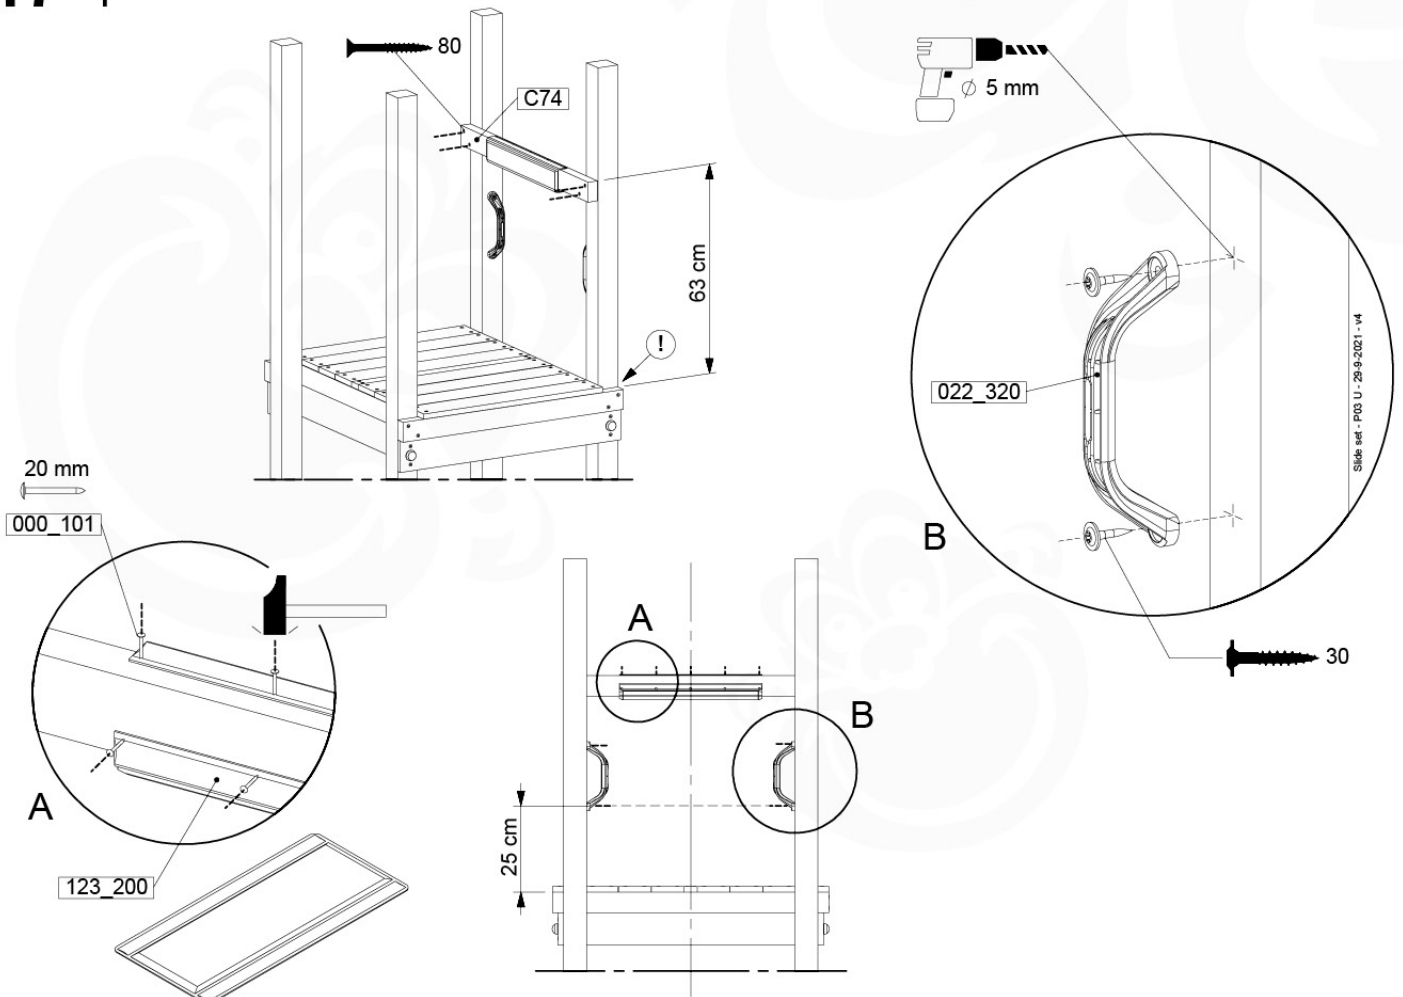

17 Slide Set

SL01

(194_107)

	PartNo	PartName	QTY.
Hardware Pack 100_605	000_101	Nail Pan Head	10
	002_223	Gap Point Screw T25 - 5x80	4
	002_308	Gap Point Screw T25 - 5x20	2
Other	120_102	Handgrip set (2x Complete)	1
	123_200	Bumperpad	1
	324_xxx 334_xxx	Wavy Star Slide XL 2200 mm / Wavy Star Slide XL 2650 mm	1
Timber	C74	Beam 740 mm	1

Slide set - P02 - 29-9-2021 - v4

17-1