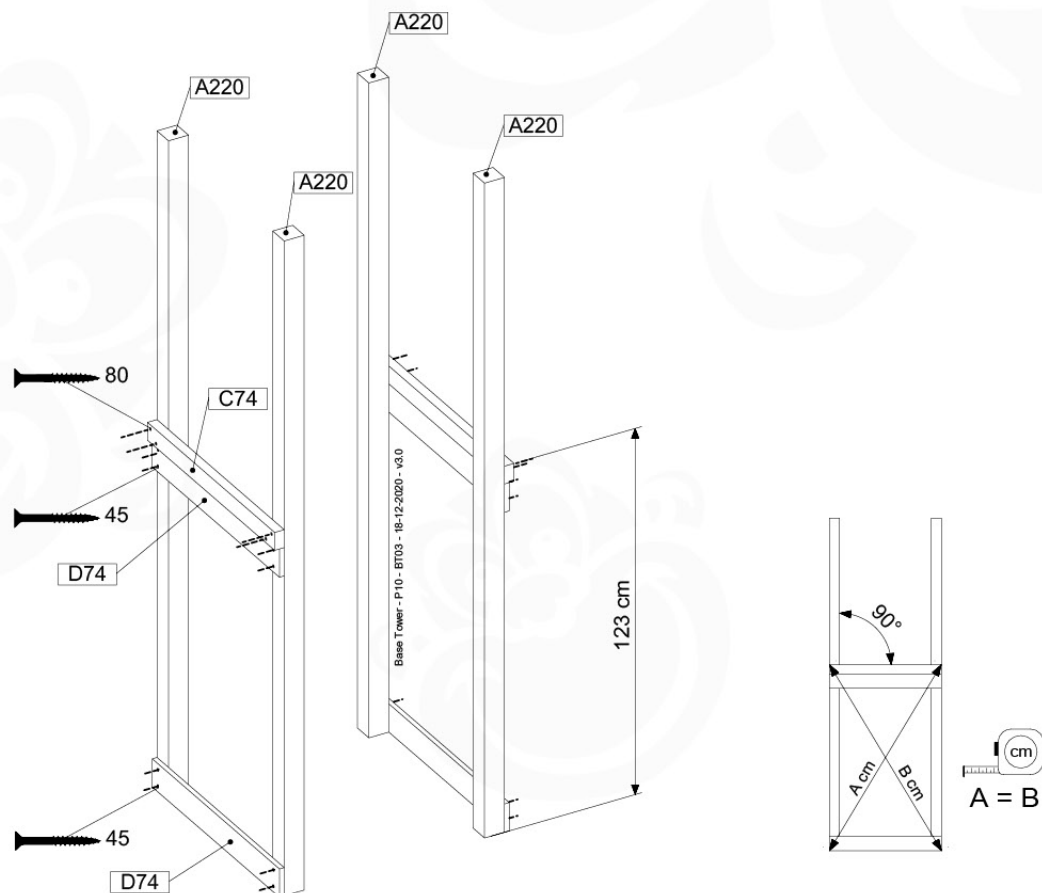

06 Playground Foundation

FD02

06-1

Foundation Plan - P03 - 27-1-1-2020 - V3

Foundation Plan - P03 - 27-1-1-2020 - V3

07 Base Tower

BT03

(194_100)

	PartNo	PartName	QTY.
Hardware Pack 100_600	001_406	Stealth Screw 8x45	6
	002_220	Gap Point Screw T25 - 5x45	72
	002_223	Gap Point Screw T25 - 5x80	16
Other	007_001	Ground-anchor	2
Hardware Pack 100_600	022_31x	bpc-base version 3	4
	022_84x	bpc cover	4
Wood	A220	Post 70x70 L2200	4
	C74	Beam 740 mm	4
	D60	Board 600 mm	10
	D74	Board 740 mm	8

Base Tower - P10 - BT03 - 18-12-2020 - v3.0

07-1

07-2

07-3

08 Extension Tower

ET01

(194_100)

	PartNo	PartName	QTY.
Hardware Pack 100_600	001_406	Stealth Screw 8x45	4
	002_220	Gap Point Screw T25 - 5x45	60
	002_223	Gap Point Screw T25 - 5x80	12
Other	007_001	Ground-anchor	2
Hardware Pack 100_600	022_31x	bpc-base version 3	2
	022_84x	bpc cover	2
Wood	A200	Post 70x70 L2000	2
	C74	Beam 740 mm	3
	D60	Board 600 mm	9
	D74	Board 740 mm	6