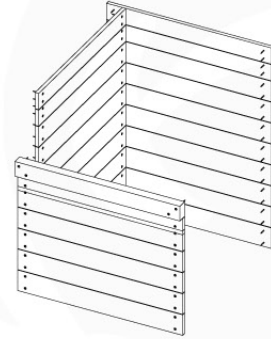

11 Playhouse Walls

PH01

(194_118)

	PartNo	PartName	QTY.
Hardware Pack 100_616	002_220	Gap Point Screw T25 - 5x45	116
	002_223	Gap Point Screw T25 - 5x80	4
Wood	C74	Beam 740 mm	1
	D74	Board 740 mm	24
	D74	Board 740 mm	5

Playhouse Walls - P02 - 8-1-2021 - v3

© 2022 Jungle Gym B.V.