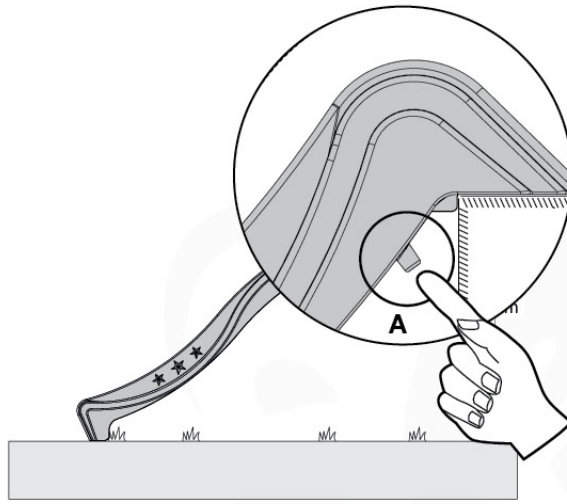

17-4

18 Firemans Pole

FP01

(201_275)

	PartNo	PartName	QTY.
Hardware Pack 100_346	001_103	M8 Washer Head Screw 40mm	2
	002_223	Gap Point Screw T25 - 5x80	4
	003_010	M8 spring lock washer	2
	003_040	M8 Washer	2
	004_052	M8 Drive-in Nut 30mm	2
	004_054	M8 Drive-in Nut 45mm	2
	022_31x	bpc-base version 3	2
	022_84x	bpc cover	2
Other	102_915	Fireman's Pole	1
Timber	C74	Beam 740 mm	1

Fireman's Pole AL - FP02 U - 12-11-2020 - v3.0