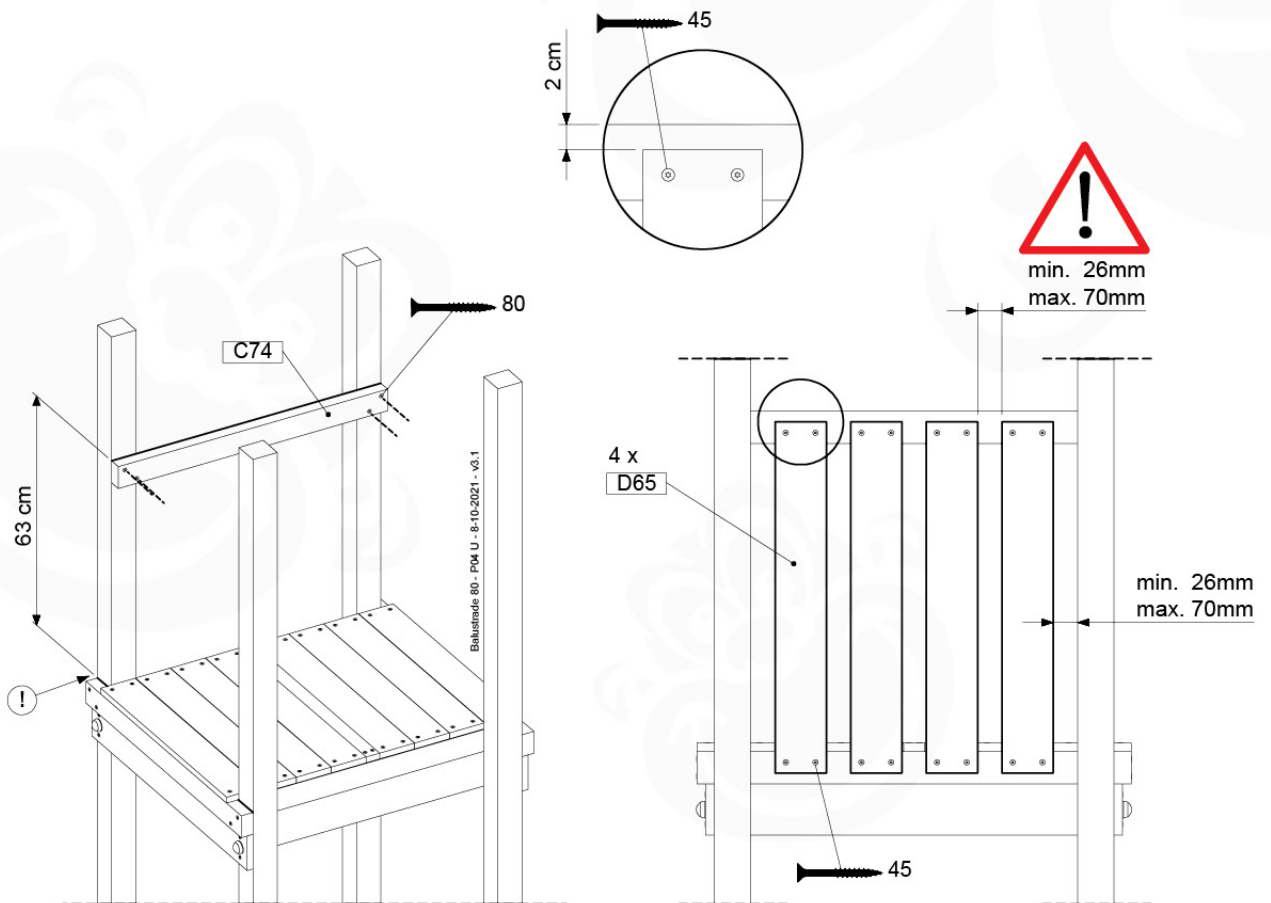

09 Balustrade (1x)

BL01

(194_101)

	PartNo	PartName	QTY.
Hardware Pack 100_601	002_220	Gap Point Screw T25 - 5x45	16
	002_223	Gap Point Screw T25 - 5x80	4
Wood	C74	Beam 740 mm	1
	D65	Board 650 mm	4

Balustrade 80 - PO2 U - 8-10-2021 - v3.1

09-1