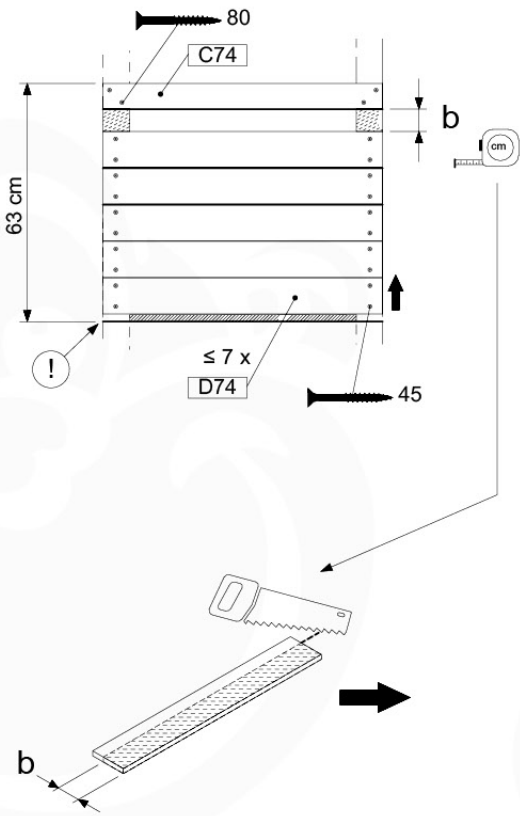

11-2

11-3

+ Swing / Climb Frame