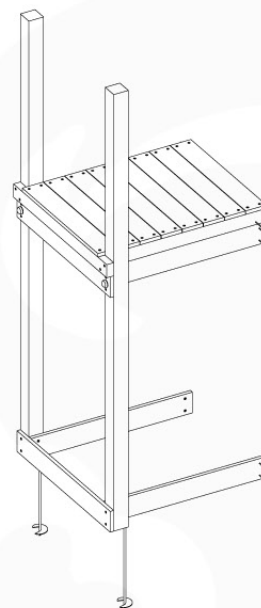

	PartNo	PartName	QTY.
Hardware Pack 100_600	001_406	Stealth Screw 8x45	6
	002_220	Gap Point Screw T25 - 5x45	72
	002_223	Gap Point Screw T25 - 5x80	16
Other	007_001	Ground-anchor	2
Hardware Pack 100_600	022_31x	bpc-base version 3	4
	022_84x	bpc cover	4
Wood	A220	Post 70x70 L2200	4
	C74	Beam 740 mm	4
	D60	Board 600 mm	10
	D74	Board 740 mm	8

Base Tower - P10 - BT03 - 18-12-2020 - v3.0

07-1

07-2

07-3

08 Extension Tower

ET01

(194_100)

	PartNo	PartName	QTY.
Hardware Pack 100_600	001_406	Stealth Screw 8x45	4
	002_220	Gap Point Screw T25 - 5x45	60
	002_223	Gap Point Screw T25 - 5x80	12
Other	007_001	Ground-anchor	2
Hardware Pack 100_600	022_31x	bpc-base version 3	2
	022_84x	bpc cover	2
Wood	A200	Post 70x70 L2000	2
	C74	Beam 740 mm	3
	D60	Board 600 mm	9
	D74	Board 740 mm	6

Extension Tower - P02 - ET01 - 18-12-2020 - v3.0

Figure 08-1: Extension Tower

08-1

08-2

08-3

09 Balustrade (1x)

BL01

(194_101)

	PartNo	PartName	QTY.
Hardware Pack 100_601	002_220	Gap Point Screw T25 - 5x45	16
	002_223	Gap Point Screw T25 - 5x80	4
Wood	C74	Beam 740 mm	1
	D65	Board 650 mm	4

Balustrade 80 - PO2 U - 8-10-2021 - v3.1