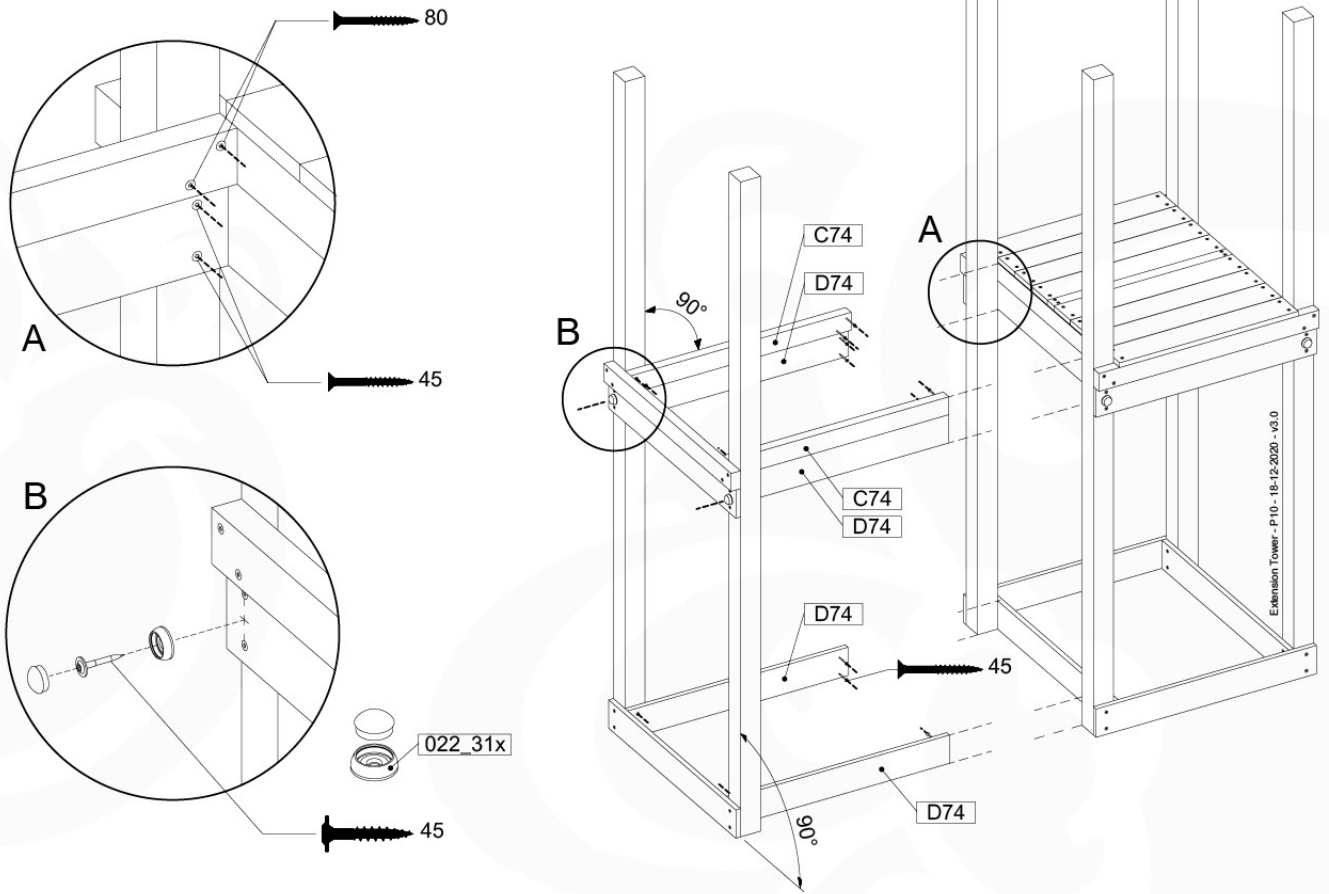

Base Tower - P10 - BT03 - 18-12-2020 - v3.0

07-1

07-2

07-3

08 Extension Tower

ET01

(194_100)

	PartNo	PartName	QTY.
Hardware Pack 100_600	001_406	Stealth Screw 8x45	4
	002_220	Gap Point Screw T25 - 5x45	60
	002_223	Gap Point Screw T25 - 5x80	12
Other	007_001	Ground-anchor	2
Hardware Pack 100_600	022_31x	bpc-base version 3	2
	022_84x	bpc cover	2
Wood	A200	Post 70x70 L2000	2
	C74	Beam 740 mm	3
	D60	Board 600 mm	9
	D74	Board 740 mm	6

Extension Tower - P02 - ET01 - 18-12-2020 - v3.0

Figure 08-1: Extension Tower

08-1

08-2

08-3

09 Balustrade (1x)

BL01

(194_101)

	PartNo	PartName	QTY.
Hardware Pack 100_601	002_220	Gap Point Screw T25 - 5x45	16
	002_223	Gap Point Screw T25 - 5x80	4
Wood	C74	Beam 740 mm	1
	D65	Board 650 mm	4

Balustrade 80 - PO2 U - 8-10-2021 - v3.1