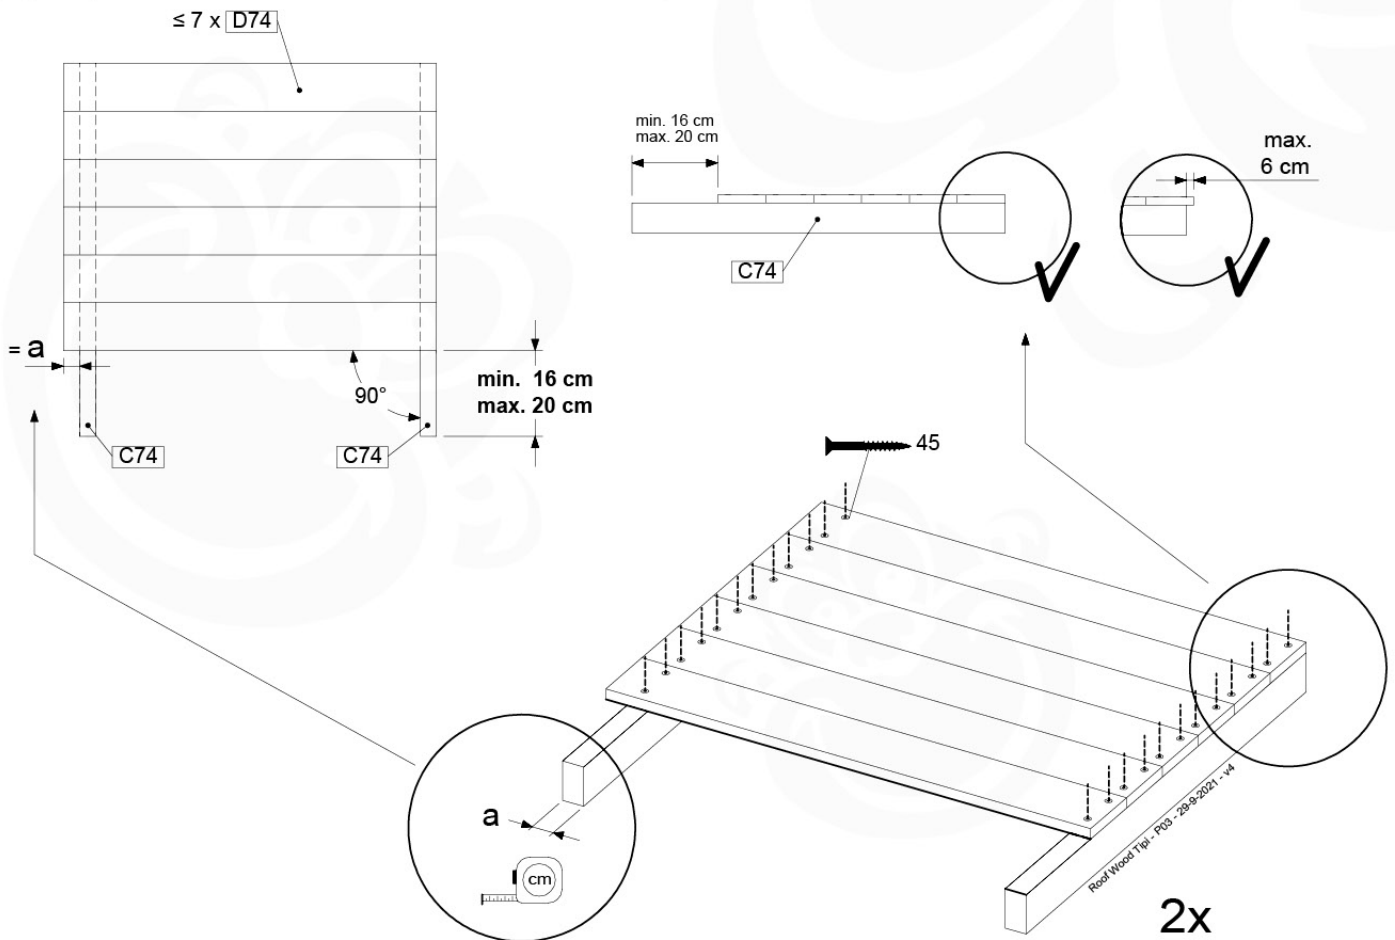

10 Roof Wooden Tipi

RF04

(194_110)

	PartNo	PartName	QTY.
Hardware Pack 100_608	001_411	Stealth Screw 8x60	6
	001_417	Stealth Screw 8x80	2
	002_220	Gap Point Screw T25 - 5x45	68
	002_223	Gap Point Screw T25 - 5x80	4
Other	022_31x	bpc-base version 3	6
	022_84x	bpc cover	6
Timber	C74	Beam 740 mm	4
	D56	Board L=(650 - board width) mm	2
	D65	Board 650 mm	2
	D74	Board 740 mm	14

Roof Wood Tipi - P02 - 20-9-2021 - v4

10-1