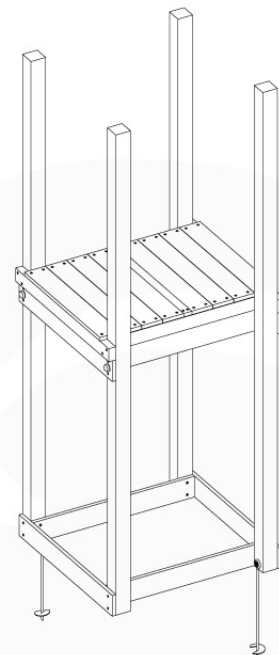

06 Playground Foundation

FD02

06-1

Foundation Plan - P03 - 27-1-1-2020 - V3

Foundation Plan - P03 - 27-1-1-2020 - V3

07 Base Tower

BT03

(194_100)

	PartNo	PartName	QTY.
Hardware Pack 100_600	001_406	Stealth Screw 8x45	6
	002_220	Gap Point Screw T25 - 5x45	72
	002_223	Gap Point Screw T25 - 5x80	16
Other	007_001	Ground-anchor	2
Hardware Pack 100_600	022_31x	bpc-base version 3	4
	022_84x	bpc cover	4
Wood	A220	Post 70x70 L2200	4
	C74	Beam 740 mm	4
	D60	Board 600 mm	10
	D74	Board 740 mm	8

Base Tower - P10 - BT03 - 18-12-2020 - v3.0

07-1

07-2

07-3

08 Extension Tower

ET01

(194_100)

	PartNo	PartName	QTY.
Hardware Pack 100_600	001_406	Stealth Screw 8x45	4
	002_220	Gap Point Screw T25 - 5x45	60
	002_223	Gap Point Screw T25 - 5x80	12
Other	007_001	Ground-anchor	2
Hardware Pack 100_600	022_31x	bpc-base version 3	2
	022_84x	bpc cover	2
Wood	A200	Post 70x70 L2000	2
	C74	Beam 740 mm	3
	D60	Board 600 mm	9
	D74	Board 740 mm	6