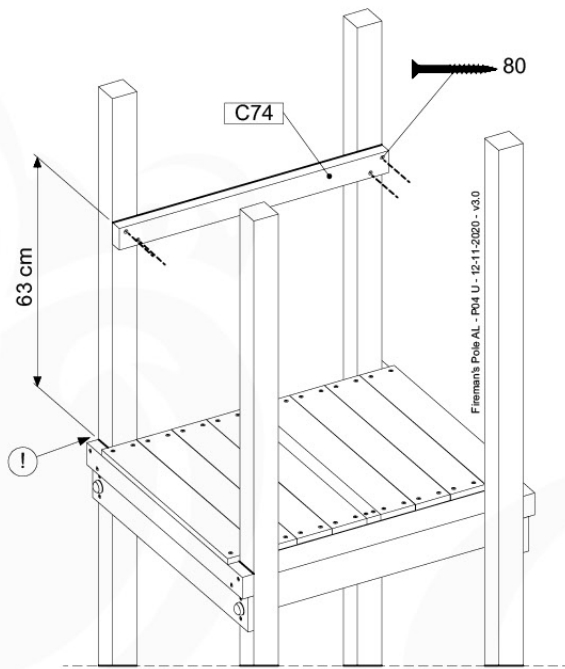

18-1

Fireman's Pole (201_275)
040_335 Part 2

19 Accessories

AC01

(194_119)

	PartNo	PartName	QTY.
Hardware Pack 100_617	001_406	Stealth Screw 8x45	1
	002_041	Dome head screw 4.5 x 20 mm	3
	002_042	Dome head screw 3.5 x 13mm	4
	002_219	Gap Point Screw T25 - 5x30	2
Other	022_300	Steering Wheel	1
	022_800	Rail P/T 105	1
	022_910	Sandpad	1
	103_901	Logo ID Plate	1
	104_107	Tool Set Climbing Units	1
	120_024	Tower Flag	1
	122_302	Telescope	1

Accessory set - P02 - 29-9-2021 - v4