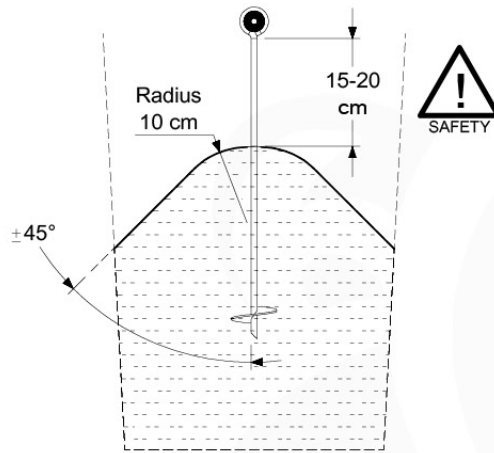

Tower Anchors - P03 - 3-3-2021 - v3

15-1

Tower Anchors - P07 - 3-3-2021 - v3

15-2

40 L / 80 kg

24h ↓

16 Add-on

Wavy Star Slide XL