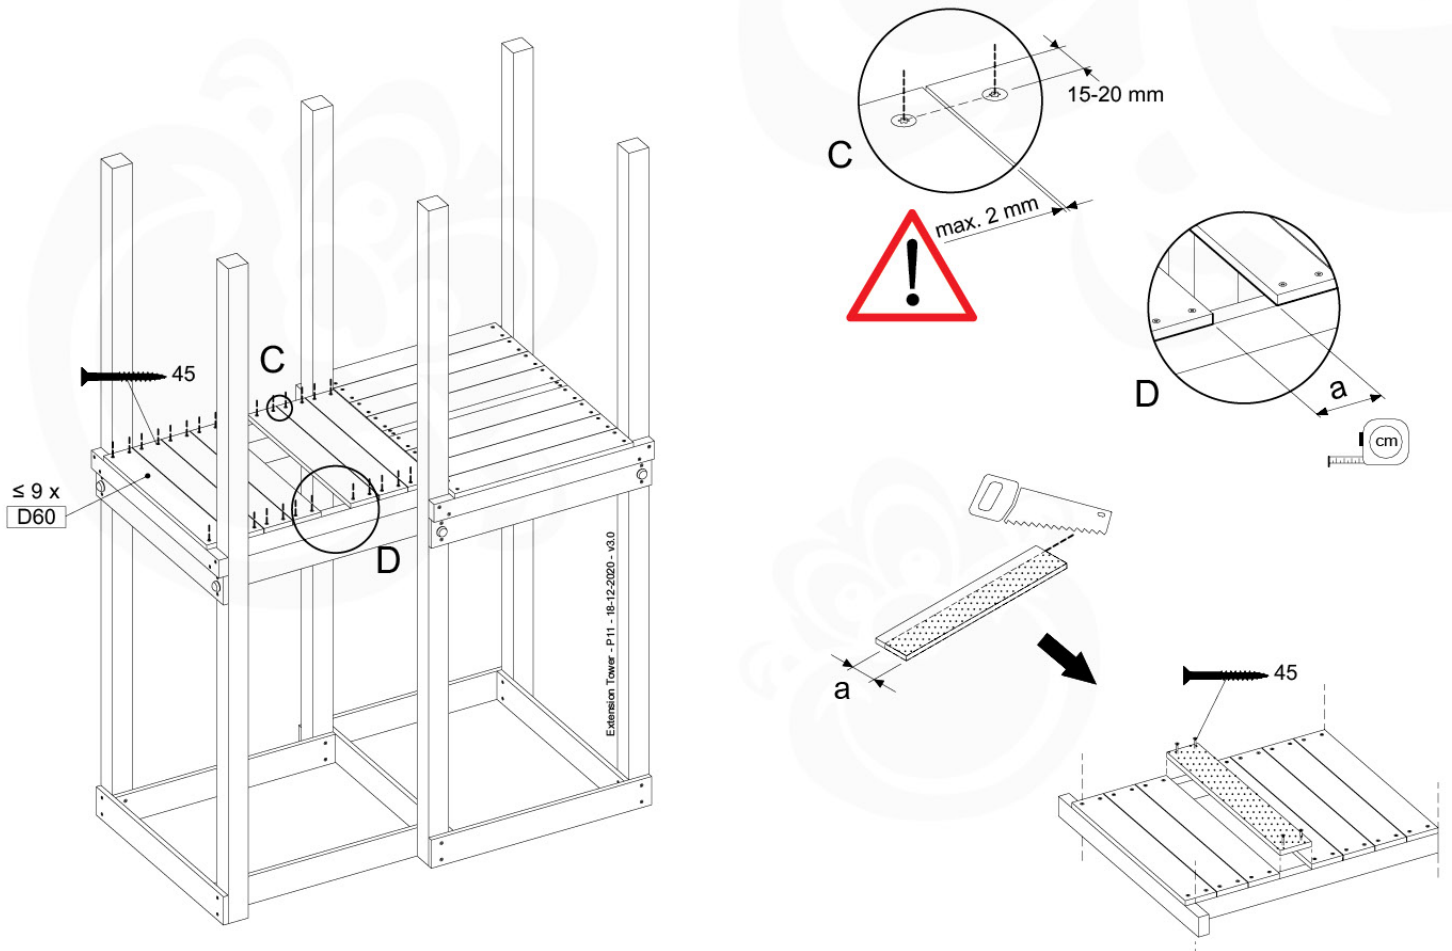

Base Tower - P10 - BT03 - 18-12-2020 - v3.0

07-1

07-2

07-3

08 Extension Tower

ET01

(194_100)

	PartNo	PartName	QTY.
Hardware Pack 100_600	001_406	Stealth Screw 8x45	4
	002_220	Gap Point Screw T25 - 5x45	60
	002_223	Gap Point Screw T25 - 5x80	12
Other	007_001	Ground-anchor	2
Hardware Pack 100_600	022_31x	bpc-base version 3	2
	022_84x	bpc cover	2
Wood	A200	Post 70x70 L2000	2
	C74	Beam 740 mm	3
	D60	Board 600 mm	9
	D74	Board 740 mm	6

Extension Tower - P02 - ET01 - 18-12-2020 - v3.0

Figure 08-1: Extension Tower

08-1

08-2

08-3

09 Balustrade (1x)

BL01

(194_101)