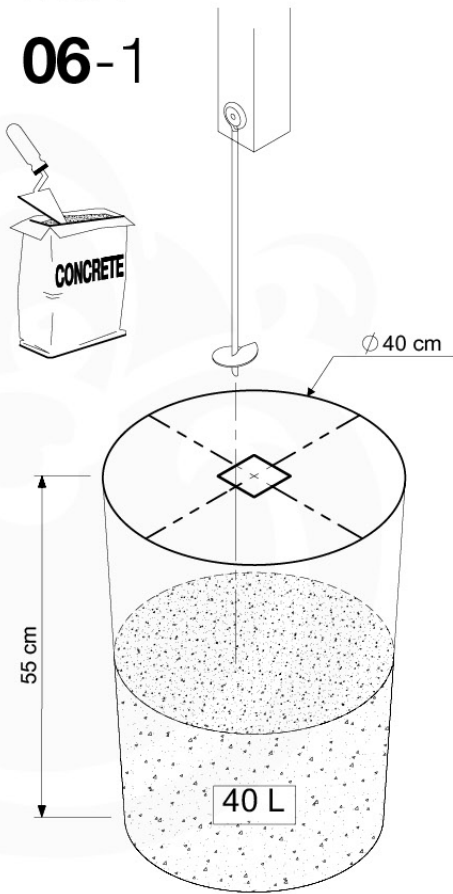

06 Playground Foundation

FD02

06-1

Foundation Plan - P03 - 27-1-1-2020 - V3