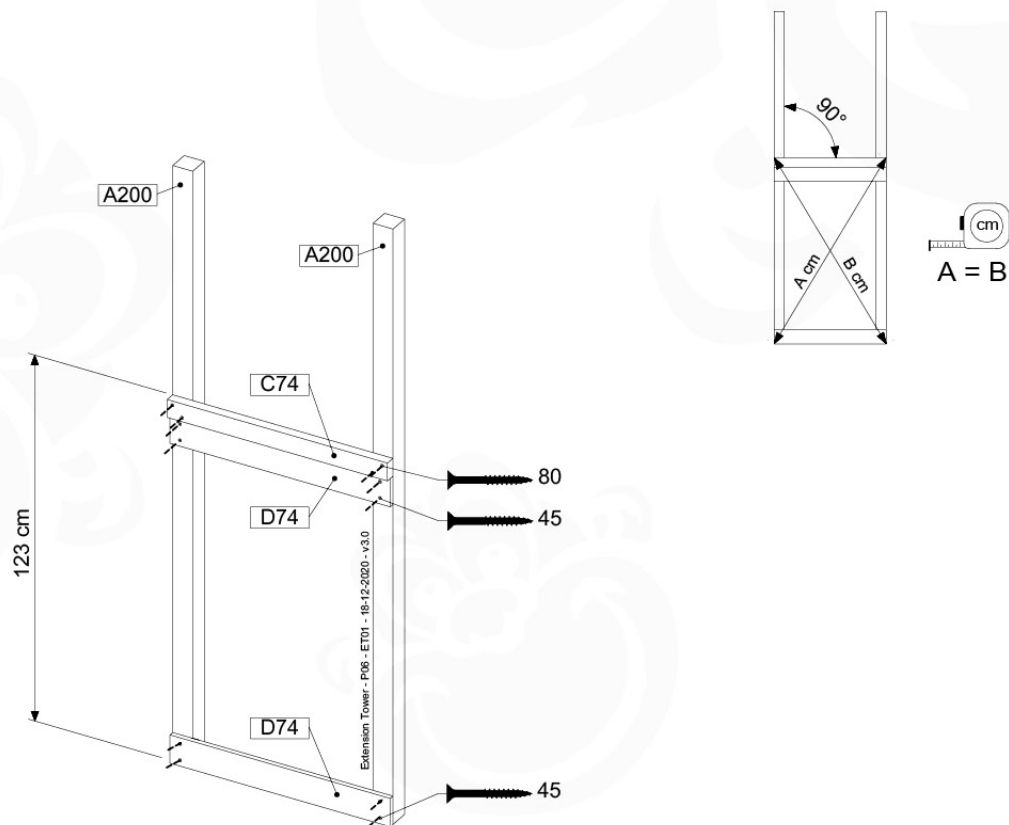

Base Tower - P10 - BT03 - 18-12-2020 - v3.0

07-1

07-2

07-3

08 Extension Tower

ET01

(194_100)

	PartNo	PartName	QTY.
Hardware Pack 100_600	001_406	Stealth Screw 8x45	4
	002_220	Gap Point Screw T25 - 5x45	60
	002_223	Gap Point Screw T25 - 5x80	12
Other	007_001	Ground-anchor	2
Hardware Pack 100_600	022_31x	bpc-base version 3	2
	022_84x	bpc cover	2
Wood	A200	Post 70x70 L2000	2
	C74	Beam 740 mm	3
	D60	Board 600 mm	9
	D74	Board 740 mm	6

Extension Tower - P02 - ET01 - 18-12-2020 - v3.0

Figure 08-1: Extension Tower

08-1

08-2

08-3

09 Balustrade (1x)

BL01

(194_101)

	PartNo	PartName	QTY.
Hardware Pack 100_601	002_220	Gap Point Screw T25 - 5x45	16
	002_223	Gap Point Screw T25 - 5x80	4
Wood	C74	Beam 740 mm	1
	D65	Board 650 mm	4

Balustrade 80 - PO2 U - 8-10-2021 - v3.1