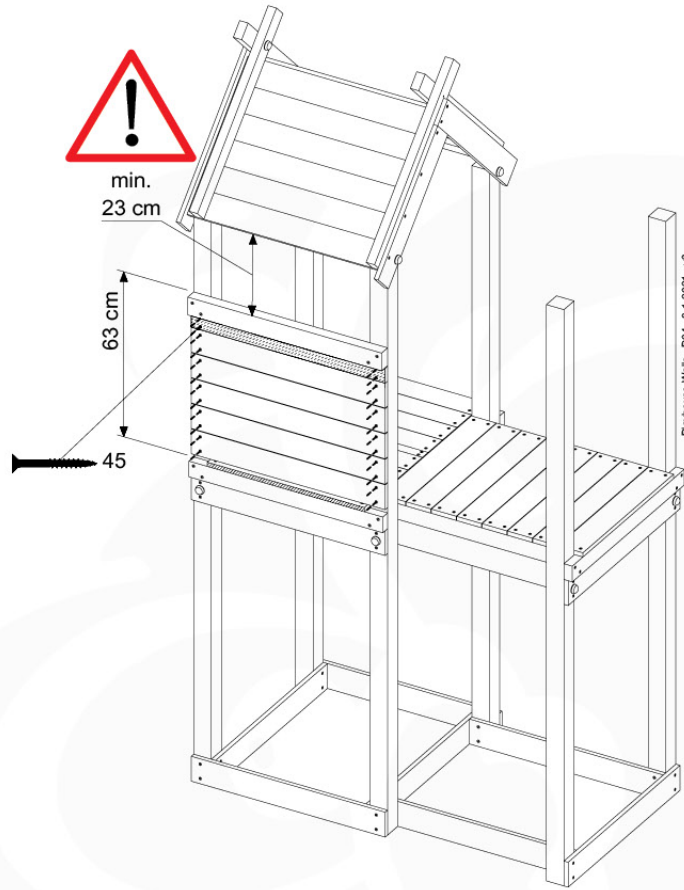

11-2

11-3

+ Swing / Climb Frame