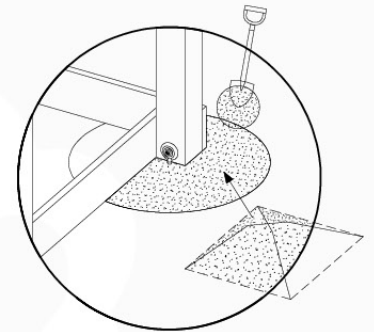

15

+

1-Climb frame / 2-Climb frame
457_105
457_106

15

15 Ground Anchors

GA02

Parts:

Assembly Package Tower
194_100

Tower Anchors - P03 - 3-3-2021 - v3

15-1

Tower Anchors - P07 - 3-3-2021 - v3

15-2

40 L / 80 kg

24h ↓

16 Add-on

Wavy Star Slide XL