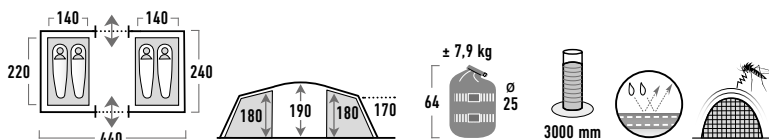

Inner Tent

- 2 inner tents
- Tub floor
- Dual entry with full mesh door
- Floor quick fastening hooks
- Corresponding color code matching to outer tent for easy set up
- Organizer
- Inner pockets
- Lamp holder
- Dry cord