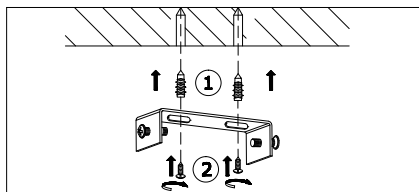

INSTRUCTION MANUAL

Model: Mini Roset Ø5cm

INSTRUCTION MANUAL

- 1 Follow the instruction sketch.
- 2 Make sure power is OFF on the outlet, before beginning the installation.