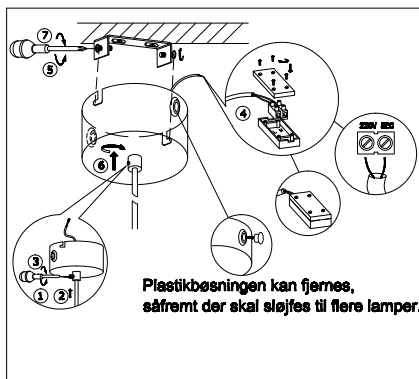

INSTRUCTION MANUAL

Model: Mini Roset Ø5cm

INSTRUCTION MANUAL

- 1 Follow the instruction sketch.
- 2 Make sure power is OFF on the outlet, before beginning the installation.