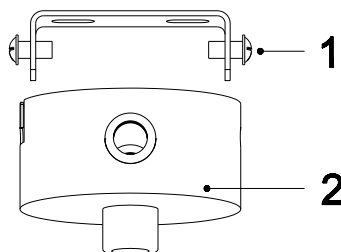

INSTRUCTION MANUAL

Model: Mini Roset Ø5cm

INSTRUCTION MANUAL

- 1 Follow the instruction sketch.
- 2 Make sure power is OFF on the outlet, before beginning the installation.