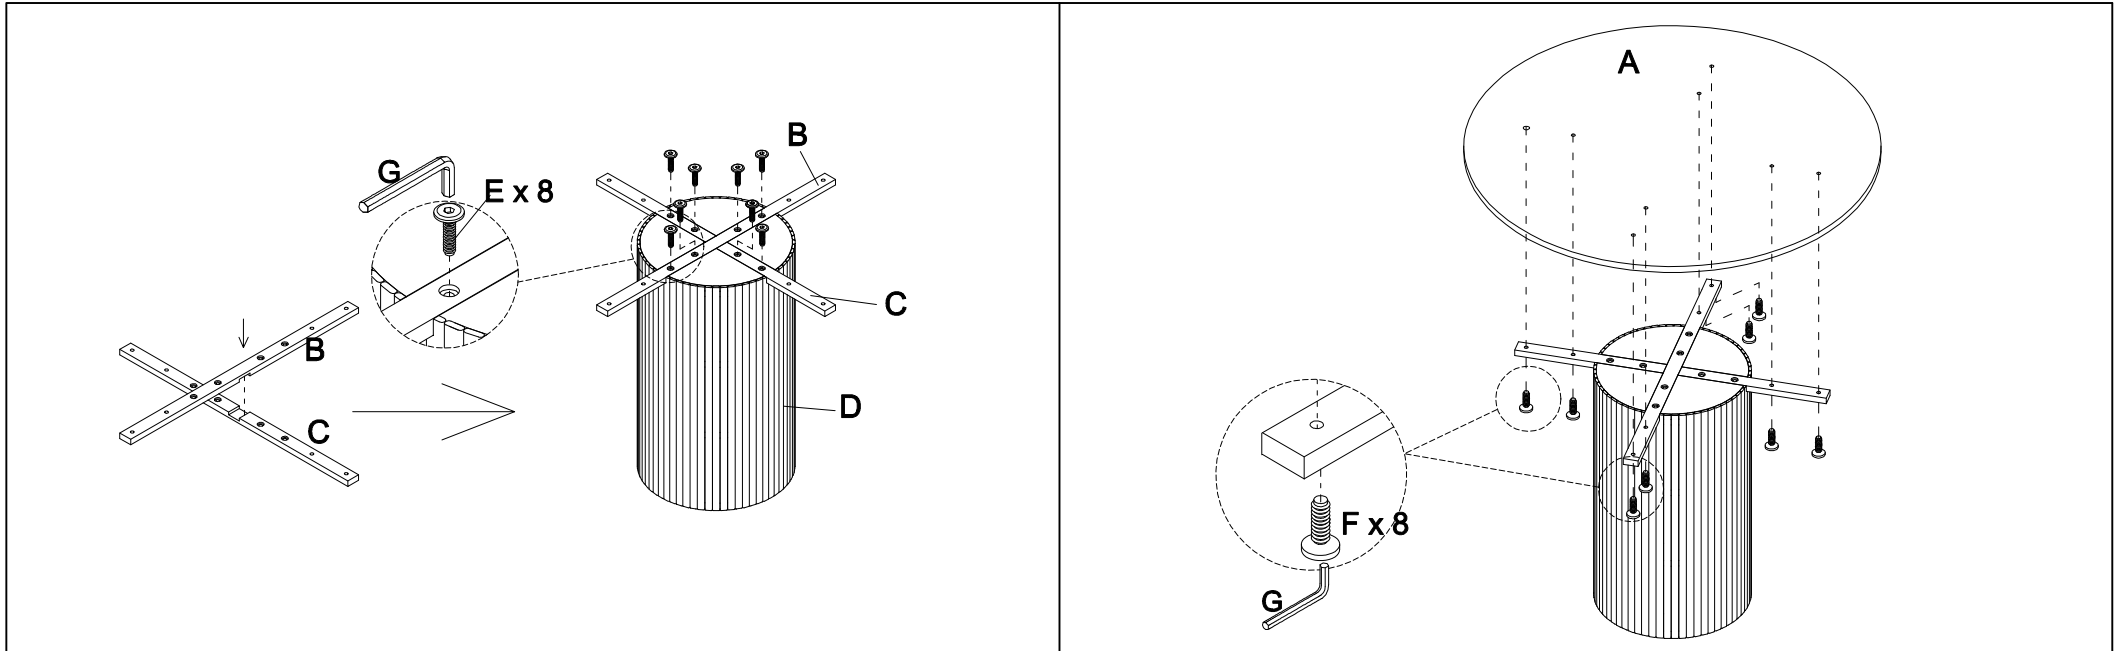

Art No	Description
88888-XXX	Bianca Round Dining Table-Screw Set
88888-XXX	Bianca Round Dining Table-Plastic Feet

VENTURE DESIGN

HOME & INTERIOR

15596-840/15596-846/15596-848

A		1	
B		1	
C		1	
D		1	
E	 M8*30mm	8	88888-XXX
F	 M8*25mm	8	88888-XXX
G	 #5mm	1	88888-XXX