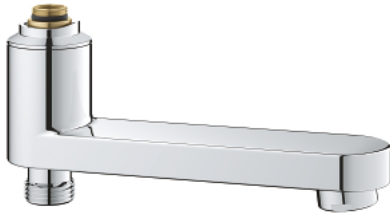

## 13 450 000 SWIVEL SPOUT WITH BUILT-IN DIVERTER

### PRODUKTBESKRIVNING

- Colour: Krom
- switches between shower and bath by turning the spout
- for retrofitting of shower mixers to bath mixers
- matching with:
  - Grotherm 800 shower thermostats (150 and 160cc)
  - Precision Start shower thermostats (150 and 160cc)
  - Euphoria 260/310 shower systems (160cc), Euphoria 180/210 shower systems (150cc)
  - Tempesta 250 shower systems (160cc), Tempesta 160/210/250 shower systems (150cc)
  - Vitalio Joy 260/310 shower systems (160cc), Vitalion Joy 180/210/260 shower systems (150cc)
  - Vitalio Start 250 shower systems (160cc), Vitalio Start 160/250 shower systems (150cc)