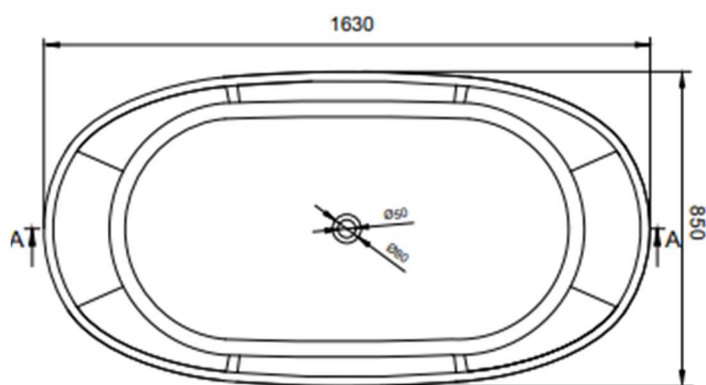

SOLIDCAST

RØ-163

Freestanding bathtub.

Colour: Matte white solid composite

H/L/D: 64/163/85 cm.

Weight: 150 kg. net.

TOP VIEW

SECTION A-A

SECTION B-B

Complete with trap and waste