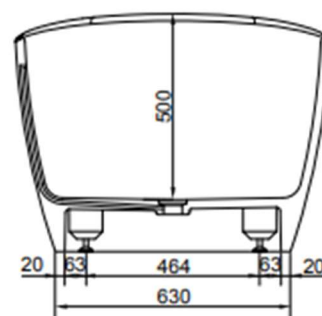

SOLIDCAST

RØ-163

Freestanding bathtub.

Colour: Matte white solid composite

H/L/D: 64/163/85 cm.

Weight: 150 kg. net.

TOP VIEW

SECTION A-A