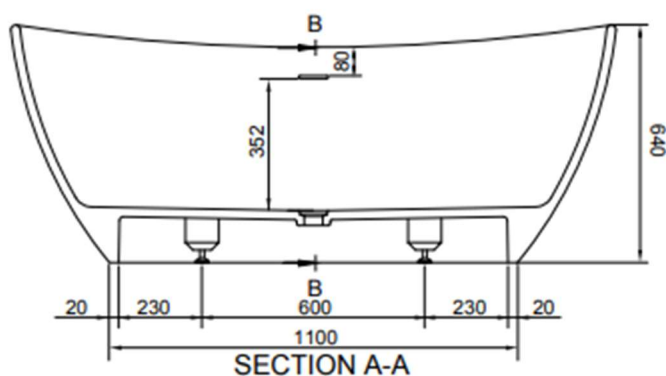

SOLIDCAST

RØ-163

Freestanding bathtub.

Colour: Matte white solid composite

H/L/D: 64/163/85 cm.

Weight: 150 kg. net.

TOP VIEW

SECTION A-A

SECTION B-B

Complete with trap and waste