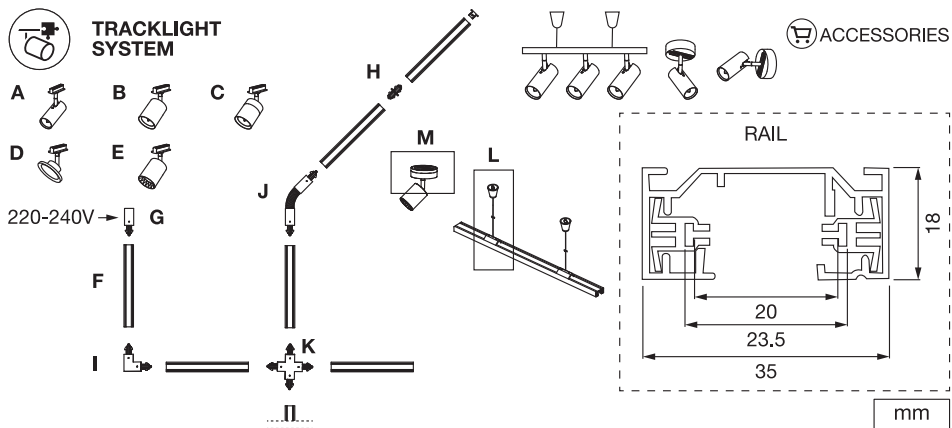

## TRACKLIGHT FLEXIBLE CONNECTOR

---

	<b>EAN</b>	<b>IP</b>	<b>Δ (°C)</b>	<b>V~</b>	<b>Hz</b>
<b>TRACKLIGHT FLEXIBLE CONNECTOR WT</b>	4058075764088	20	-20...+40	220-240	50/60
<b>TRACKLIGHT FLEXIBLE CONNECTOR BK</b>	4058075764101	20	-20...+40	220-240	50/60

# TRACKLIGHT FLEXIBLE CONNECTOR

# TRACKLIGHT FLEXIBLE CONNECTOR

Item	Model	Socket	Dimension L x W x H	Color	EAN
A	TRACKLIGHT SPOT CYLINDER	GU10	140 x 55 x 130 mm	White Black	4058075756588 4058075756625
B	TRACKLIGHT SPOT MINICYLINDER	GU10	135 x 65 x 93 mm	White Black	4058075756649 4058075756663
C	TRACKLIGHT SPOT CYLINDER	GU10	142 x 65 x 93 mm	White Black	4058075756687 4058075756700
D	SMART WIFI TRACKL SPOT CIRCLE TUNABLE	Integrated LED	φ120 x 95mm	White Black	4058075759749 4058075759763
E	SMART WIFI TRACKL SPOT OSAKA TUNABLE	Integrated LED	64.5 x 92 x 140mm	White Black	4058075759787 4058075759800
F	TRACKLIGHT RAIL	-	1000 x 35 x 18 mm	White Black	4058075763920 4058075763944
G	TRACKLIGHT SUPPLY CONNECTOR	-	104 x 35 x 18 mm	White Black	4058075763968 4058075763982
H	TRACKLIGHT LINEAR CONNECTOR	-	64 x 35 x 18mm	White Black	4058075764002 4058075764026
I	TRACKLIGHT CORNER CONNECTOR	-	104 x 104 x 18 mm	White Black	4058075764040 4058075764064
J	TRACKLIGHT FLEXIBLE CONNECTOR	-	290 x 35 x 18 mm	White Black	4058075764088 4058075764101
K	TRACKLIGHT CROSS CONNECTOR	-	172 x 172 x 18 mm	White Black	4058075764125 4058075764149
L	TRACKLIGHT SUSPENSION KIT	-	61 x 33 x 15 / φ40 x 47mm	White Black	4058075764163 4058075764187
M	TRACKLIGHT ROUND BASE	-	32 x ø100 mm	White Black	4058075764200 4058075764224