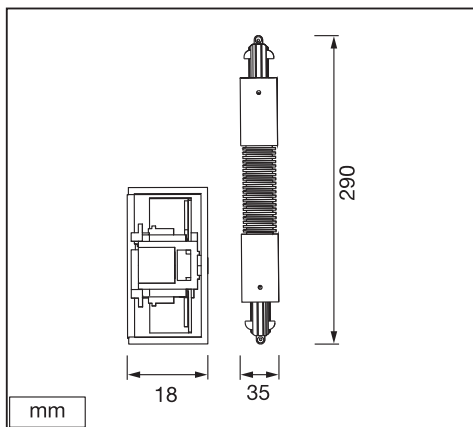

## TRACKLIGHT FLEXIBLE CONNECTOR

---

	<b>EAN</b>	<b>IP</b>	<b>Δ (°C)</b>	<b>V~</b>	<b>Hz</b>
<b>TRACKLIGHT FLEXIBLE CONNECTOR WT</b>	4058075764088	20	-20...+40	220-240	50/60
<b>TRACKLIGHT FLEXIBLE CONNECTOR BK</b>	4058075764101	20	-20...+40	220-240	50/60

# TRACKLIGHT FLEXIBLE CONNECTOR

Item	Model	Socket	Dimension L x W x H	Color	EAN
A	TRACKLIGHT SPOT CYLINDER	GU10	140 x 55 x 130 mm	White Black	4058075756588 4058075756625
B	TRACKLIGHT SPOT MINICYLINDER	GU10	135 x 65 x 93 mm	White Black	4058075756649 4058075756663
C	TRACKLIGHT SPOT CYLINDER	GU10	142 x 65 x 93 mm	White Black	4058075756687 4058075756700
D	SMART WIFI TRACKL SPOT CIRCLE TUNABLE	Integrated LED	φ120 x 95mm	White Black	4058075759749 4058075759763
E	SMART WIFI TRACKL SPOT OSAKA TUNABLE	Integrated LED	64.5 x 92 x 140mm	White Black	4058075759787 4058075759800
F	TRACKLIGHT RAIL	-	1000 x 35 x 18 mm	White Black	4058075763920 4058075763944
G	TRACKLIGHT SUPPLY CONNECTOR	-	104 x 35 x 18 mm	White Black	4058075763968 4058075763982
H	TRACKLIGHT LINEAR CONNECTOR	-	64 x 35 x 18mm	White Black	4058075764002 4058075764026
I	TRACKLIGHT CORNER CONNECTOR	-	104 x 104 x 18 mm	White Black	4058075764040 4058075764064
J	TRACKLIGHT FLEXIBLE CONNECTOR	-	290 x 35 x 18 mm	White Black	4058075764088 4058075764101
K	TRACKLIGHT CROSS CONNECTOR	-	172 x 172 x 18 mm	White Black	4058075764125 4058075764149
L	TRACKLIGHT SUSPENSION KIT	-	61 x 33 x 15 / φ40 x 47mm	White Black	4058075764163 4058075764187
M	TRACKLIGHT ROUND BASE	-	32 x ø100 mm	White Black	4058075764200 4058075764224