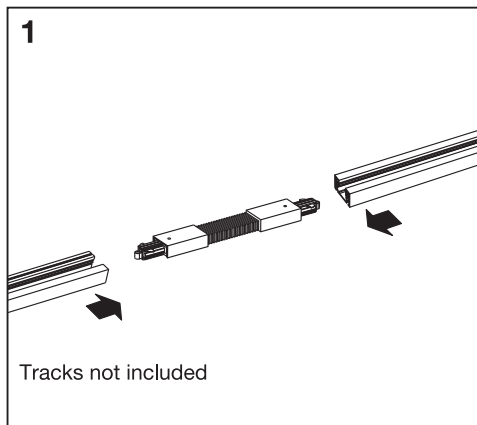

## TRACKLIGHT FLEXIBLE CONNECTOR

---

	<b>EAN</b>	<b>IP</b>	<b>Δ (°C)</b>	<b>V~</b>	<b>Hz</b>
<b>TRACKLIGHT FLEXIBLE CONNECTOR WT</b>	4058075764088	20	-20...+40	220-240	50/60
<b>TRACKLIGHT FLEXIBLE CONNECTOR BK</b>	4058075764101	20	-20...+40	220-240	50/60

# TRACKLIGHT FLEXIBLE CONNECTOR

Item	Model	Socket	Dimension L x W x H	Color	EAN
A	TRACKLIGHT SPOT CYLINDER	GU10	140 x 55 x 130 mm	White Black	4058075756588 4058075756625
B	TRACKLIGHT SPOT MINICYLINDER	GU10	135 x 65 x 93 mm	White Black	4058075756649 4058075756663
C	TRACKLIGHT SPOT CYLINDER	GU10	142 x 65 x 93 mm	White Black	4058075756687 4058075756700
D	SMART WIFI TRACKL SPOT CIRCLE TUNABLE	Integrated LED	φ120 x 95mm	White Black	4058075759749 4058075759763
E	SMART WIFI TRACKL SPOT OSAKA TUNABLE	Integrated LED	64.5 x 92 x 140mm	White Black	4058075759787 4058075759800
F	TRACKLIGHT RAIL	-	1000 x 35 x 18 mm	White Black	4058075763920 4058075763944
G	TRACKLIGHT SUPPLY CONNECTOR	-	104 x 35 x 18 mm	White Black	4058075763968 4058075763982
H	TRACKLIGHT LINEAR CONNECTOR	-	64 x 35 x 18mm	White Black	4058075764002 4058075764026
I	TRACKLIGHT CORNER CONNECTOR	-	104 x 104 x 18 mm	White Black	4058075764040 4058075764064
J	TRACKLIGHT FLEXIBLE CONNECTOR	-	290 x 35 x 18 mm	White Black	4058075764088 4058075764101
K	TRACKLIGHT CROSS CONNECTOR	-	172 x 172 x 18 mm	White Black	4058075764125 4058075764149
L	TRACKLIGHT SUSPENSION KIT	-	61 x 33 x 15 / φ40 x 47mm	White Black	4058075764163 4058075764187
M	TRACKLIGHT ROUND BASE	-	32 x ø100 mm	White Black	4058075764200 4058075764224