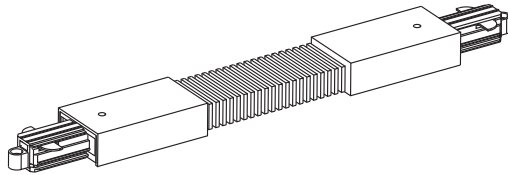

## TRACKLIGHT FLEXIBLE CONNECTOR

---

	<b>EAN</b>	<b>IP</b>	<b>Δ (°C)</b>	<b>V~</b>	<b>Hz</b>
<b>TRACKLIGHT FLEXIBLE CONNECTOR WT</b>	4058075764088	20	-20...+40	220-240	50/60
<b>TRACKLIGHT FLEXIBLE CONNECTOR BK</b>	4058075764101	20	-20...+40	220-240	50/60

# TRACKLIGHT FLEXIBLE CONNECTOR

Item	Model	Socket	Dimension L x W x H	Color	EAN
A	TRACKLIGHT SPOT CYLINDER	GU10	140 x 55 x 130 mm	White Black	4058075756588 4058075756625
B	TRACKLIGHT SPOT MINICYLINDER	GU10	135 x 65 x 93 mm	White Black	4058075756649 4058075756663
C	TRACKLIGHT SPOT CYLINDER	GU10	142 x 65 x 93 mm	White Black	4058075756687 4058075756700
D	SMART WIFI TRACKL SPOT CIRCLE TUNABLE	Integrated LED	φ120 x 95mm	White Black	4058075759749 4058075759763
E	SMART WIFI TRACKL SPOT OSAKA TUNABLE	Integrated LED	64.5 x 92 x 140mm	White Black	4058075759787 4058075759800
F	TRACKLIGHT RAIL	-	1000 x 35 x 18 mm	White Black	4058075763920 4058075763944
G	TRACKLIGHT SUPPLY CONNECTOR	-	104 x 35 x 18 mm	White Black	4058075763968 4058075763982
H	TRACKLIGHT LINEAR CONNECTOR	-	64 x 35 x 18mm	White Black	4058075764002 4058075764026
I	TRACKLIGHT CORNER CONNECTOR	-	104 x 104 x 18 mm	White Black	4058075764040 4058075764064
J	TRACKLIGHT FLEXIBLE CONNECTOR	-	290 x 35 x 18 mm	White Black	4058075764088 4058075764101
K	TRACKLIGHT CROSS CONNECTOR	-	172 x 172 x 18 mm	White Black	4058075764125 4058075764149
L	TRACKLIGHT SUSPENSION KIT	-	61 x 33 x 15 / φ40 x 47mm	White Black	4058075764163 4058075764187
M	TRACKLIGHT ROUND BASE	-	32 x ø100 mm	White Black	4058075764200 4058075764224