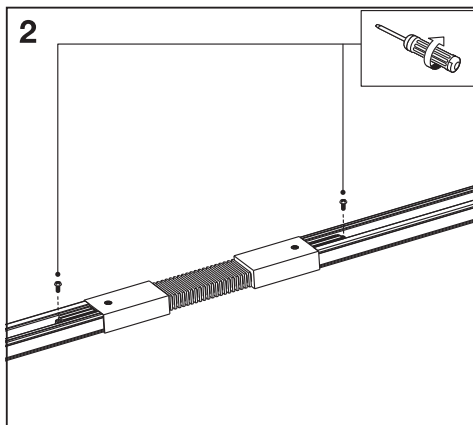

## TRACKLIGHT FLEXIBLE CONNECTOR

---

	<b>EAN</b>	<b>IP</b>	<b>Δ (°C)</b>	<b>V~</b>	<b>Hz</b>
<b>TRACKLIGHT FLEXIBLE CONNECTOR WT</b>	4058075764088	20	-20...+40	220-240	50/60
<b>TRACKLIGHT FLEXIBLE CONNECTOR BK</b>	4058075764101	20	-20...+40	220-240	50/60

# TRACKLIGHT FLEXIBLE CONNECTOR

# TRACKLIGHT FLEXIBLE CONNECTOR

Item	Model	Socket	Dimension L x W x H	Color	EAN
A	TRACKLIGHT SPOT CYLINDER	GU10	140 x 55 x 130 mm	White Black	4058075756588 4058075756625
B	TRACKLIGHT SPOT MINICYLINDER	GU10	135 x 65 x 93 mm	White Black	4058075756649 4058075756663
C	TRACKLIGHT SPOT CYLINDER	GU10	142 x 65 x 93 mm	White Black	4058075756687 4058075756700
D	SMART WIFI TRACKL SPOT CIRCLE TUNABLE	Integrated LED	φ120 x 95mm	White Black	4058075759749 4058075759763
E	SMART WIFI TRACKL SPOT OSAKA TUNABLE	Integrated LED	64.5 x 92 x 140mm	White Black	4058075759787 4058075759800
F	TRACKLIGHT RAIL	-	1000 x 35 x 18 mm	White Black	4058075763920 4058075763944
G	TRACKLIGHT SUPPLY CONNECTOR	-	104 x 35 x 18 mm	White Black	4058075763968 4058075763982
H	TRACKLIGHT LINEAR CONNECTOR	-	64 x 35 x 18mm	White Black	4058075764002 4058075764026
I	TRACKLIGHT CORNER CONNECTOR	-	104 x 104 x 18 mm	White Black	4058075764040 4058075764064
J	TRACKLIGHT FLEXIBLE CONNECTOR	-	290 x 35 x 18 mm	White Black	4058075764088 4058075764101
K	TRACKLIGHT CROSS CONNECTOR	-	172 x 172 x 18 mm	White Black	4058075764125 4058075764149
L	TRACKLIGHT SUSPENSION KIT	-	61 x 33 x 15 / φ40 x 47mm	White Black	4058075764163 4058075764187
M	TRACKLIGHT ROUND BASE	-	32 x ø100 mm	White Black	4058075764200 4058075764224