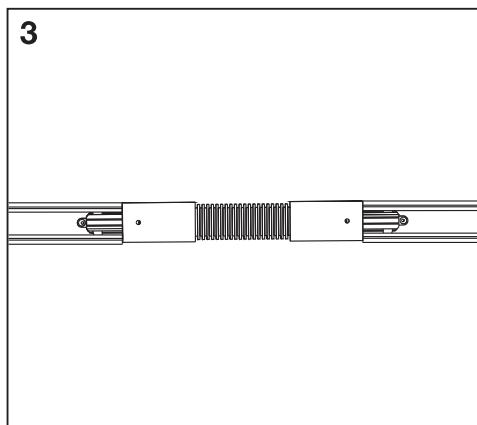

## TRACKLIGHT FLEXIBLE CONNECTOR

---

	<b>EAN</b>	<b>IP</b>	<b>Δ (°C)</b>	<b>V~</b>	<b>Hz</b>
<b>TRACKLIGHT FLEXIBLE CONNECTOR WT</b>	4058075764088	20	-20...+40	220-240	50/60
<b>TRACKLIGHT FLEXIBLE CONNECTOR BK</b>	4058075764101	20	-20...+40	220-240	50/60

# TRACKLIGHT FLEXIBLE CONNECTOR

# TRACKLIGHT FLEXIBLE CONNECTOR

Item	Model	Socket	Dimension L x W x H	Color	EAN
A	TRACKLIGHT SPOT CYLINDER	GU10	140 x 55 x 130 mm	White Black	4058075756588 4058075756625
B	TRACKLIGHT SPOT MINICYLINDER	GU10	135 x 65 x 93 mm	White Black	4058075756649 4058075756663
C	TRACKLIGHT SPOT CYLINDER	GU10	142 x 65 x 93 mm	White Black	4058075756687 4058075756700
D	SMART WIFI TRACKL SPOT CIRCLE TUNABLE	Integrated LED	φ120 x 95mm	White Black	4058075759749 4058075759763
E	SMART WIFI TRACKL SPOT OSAKA TUNABLE	Integrated LED	64.5 x 92 x 140mm	White Black	4058075759787 4058075759800
F	TRACKLIGHT RAIL	-	1000 x 35 x 18 mm	White Black	4058075763920 4058075763944
G	TRACKLIGHT SUPPLY CONNECTOR	-	104 x 35 x 18 mm	White Black	4058075763968 4058075763982
H	TRACKLIGHT LINEAR CONNECTOR	-	64 x 35 x 18mm	White Black	4058075764002 4058075764026
I	TRACKLIGHT CORNER CONNECTOR	-	104 x 104 x 18 mm	White Black	4058075764040 4058075764064
J	TRACKLIGHT FLEXIBLE CONNECTOR	-	290 x 35 x 18 mm	White Black	4058075764088 4058075764101
K	TRACKLIGHT CROSS CONNECTOR	-	172 x 172 x 18 mm	White Black	4058075764125 4058075764149
L	TRACKLIGHT SUSPENSION KIT	-	61 x 33 x 15 / φ40 x 47mm	White Black	4058075764163 4058075764187
M	TRACKLIGHT ROUND BASE	-	32 x ø100 mm	White Black	4058075764200 4058075764224