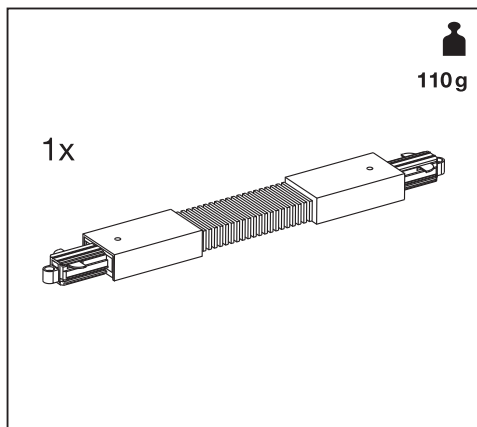

## TRACKLIGHT FLEXIBLE CONNECTOR

---

	<b>EAN</b>	<b>IP</b>	<b>Δ (°C)</b>	<b>V~</b>	<b>Hz</b>
<b>TRACKLIGHT FLEXIBLE CONNECTOR WT</b>	4058075764088	20	-20...+40	220-240	50/60
<b>TRACKLIGHT FLEXIBLE CONNECTOR BK</b>	4058075764101	20	-20...+40	220-240	50/60

# TRACKLIGHT FLEXIBLE CONNECTOR

Item	Model	Socket	Dimension L x W x H	Color	EAN
A	TRACKLIGHT SPOT CYLINDER	GU10	140 x 55 x 130 mm	White Black	4058075756588 4058075756625
B	TRACKLIGHT SPOT MINICYLINDER	GU10	135 x 65 x 93 mm	White Black	4058075756649 4058075756663
C	TRACKLIGHT SPOT CYLINDER	GU10	142 x 65 x 93 mm	White Black	4058075756687 4058075756700
D	SMART WIFI TRACKL SPOT CIRCLE TUNABLE	Integrated LED	φ120 x 95mm	White Black	4058075759749 4058075759763
E	SMART WIFI TRACKL SPOT OSAKA TUNABLE	Integrated LED	64.5 x 92 x 140mm	White Black	4058075759787 4058075759800
F	TRACKLIGHT RAIL	-	1000 x 35 x 18 mm	White Black	4058075763920 4058075763944
G	TRACKLIGHT SUPPLY CONNECTOR	-	104 x 35 x 18 mm	White Black	4058075763968 4058075763982
H	TRACKLIGHT LINEAR CONNECTOR	-	64 x 35 x 18mm	White Black	4058075764002 4058075764026
I	TRACKLIGHT CORNER CONNECTOR	-	104 x 104 x 18 mm	White Black	4058075764040 4058075764064
J	TRACKLIGHT FLEXIBLE CONNECTOR	-	290 x 35 x 18 mm	White Black	4058075764088 4058075764101
K	TRACKLIGHT CROSS CONNECTOR	-	172 x 172 x 18 mm	White Black	4058075764125 4058075764149
L	TRACKLIGHT SUSPENSION KIT	-	61 x 33 x 15 / φ40 x 47mm	White Black	4058075764163 4058075764187
M	TRACKLIGHT ROUND BASE	-	32 x ø100 mm	White Black	4058075764200 4058075764224