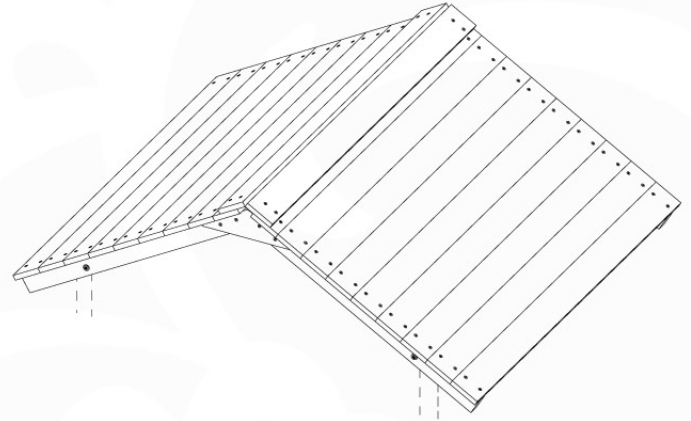

3x
D65

022_320

10 Roof

RF09

	PartNo	PartName	QTY.
Hardware Pack	001_417	Stealth Screw 8x80	4
	002_220	Gap Point Screw T25 - 5x45	96
	002_223	Gap Point Screw T25 - 5x80	8
Timber	C84	Beam 840 mm	4
	D127	Board 1270 mm	19-23