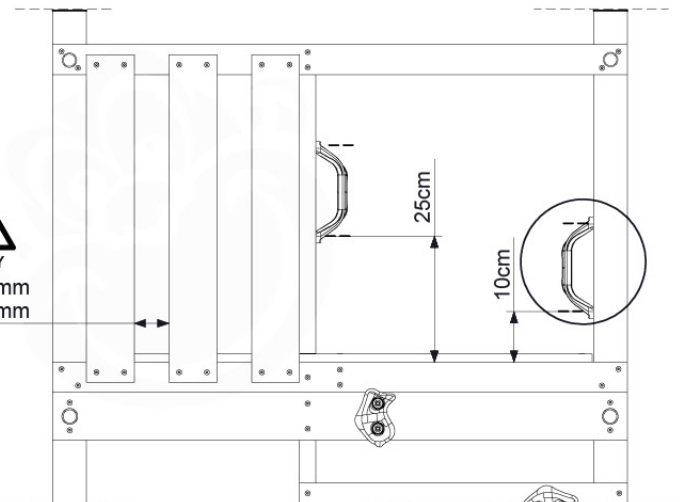

09-4

Rockwell 115 - P35 TR 145 - B-1-2022 - v2

09-5

Rockwell 115 - P43 TR 145 - B-1-2022 - v2

3x
D65

022_320