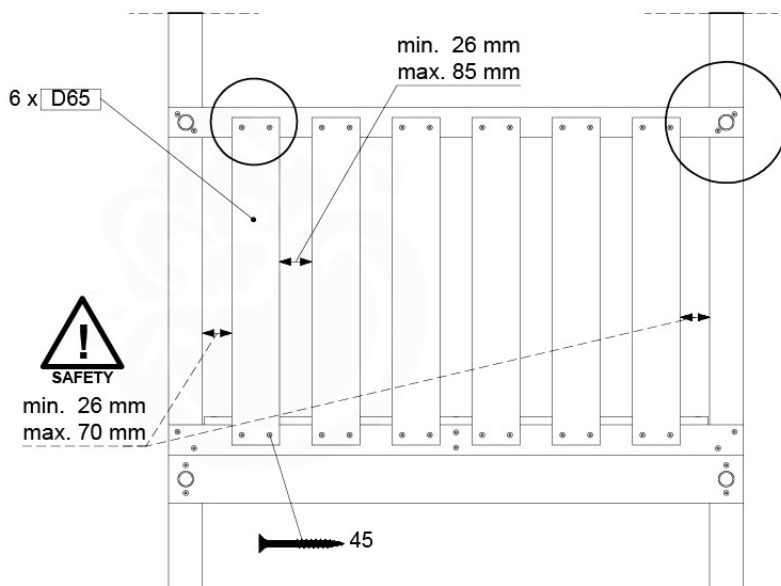

07-1

07-2

07-3

07-4

08 Balustrade

BL04

	PartNo	PartName	QTY.
Hardware Pack	002_220	Gap Point Screw T25 - 5x45	24
	002_223	Gap Point Screw T25 - 5x80	4
Timber	C114	Beam 1140 mm	1
	D65	Board 650 mm	6

Balustrade 120 - P03 T - 8-10-2021 - v1.1

08-1

HARDWARE PACK TOWER → 80

022_84x
022_31x

Balustrade 120 - P03 T - 8-10-2021 - v1.1

min. 26 mm
max. 70 mm

09 Rock Wall

RW12

	PartNo	PartName	QTY.
Hardware Pack	001_102	Washer Head Screw T40 M8x30	10
	002_220	Gap Point Screw T25 - 5x45	44
	002_223	Gap Point Screw T25 - 5x80	9
	003_010	M8 spring lock washer	10
	004_050	M8 22mm Drive in Nut	10
Other	022_50x	Climbing Rock	5
	120_102	Handgrip set (complete 2x)	1
Timber	C114	Beam 1140 mm	1
	C206	Beam 2060 mm	1
	D65	Board 650 mm	10