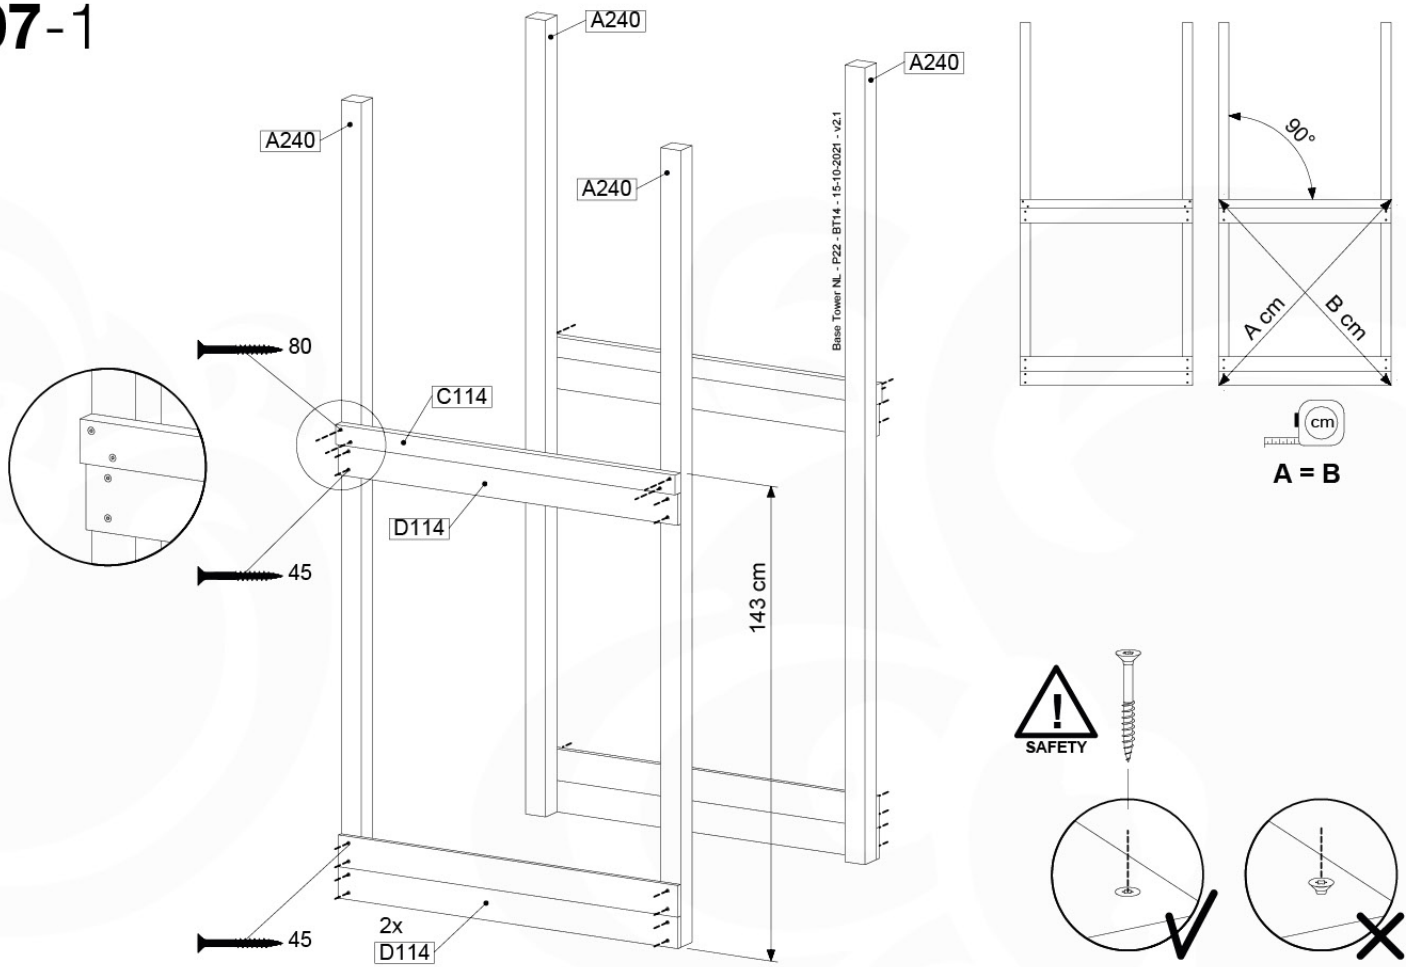

06 Playground Foundation

FD05

07 Base Tower

BT14

	PartNo	PartName	QTY.
Hardware pack	001_406	Stealth Screw 8x45	6
	001_417	Stealth Screw 8x80	4
	002_220	Gap Point Screw T25 - 5x45	118
	002_223	Gap Point Screw T25 - 5x80	20
	022_31x	bpc-base version 3	8
	022_84x	bpc cover	8
Other	007_001	Ground-anchor	2
Timber	A240	Post 70x70 L2400	4
	C114	Beam 1140 mm	5
	D100	Board 1000 mm	14
	D114	Board 1140 mm	12

07-1

07-2

07-3

07-4

08 Balustrade

BL04

	PartNo	PartName	QTY.
Hardware Pack	002_220	Gap Point Screw T25 - 5x45	24
	002_223	Gap Point Screw T25 - 5x80	4
Timber	C114	Beam 1140 mm	1
	D65	Board 650 mm	6

Balustrade 120 - P03 T - 8-10-2021 - v1.1