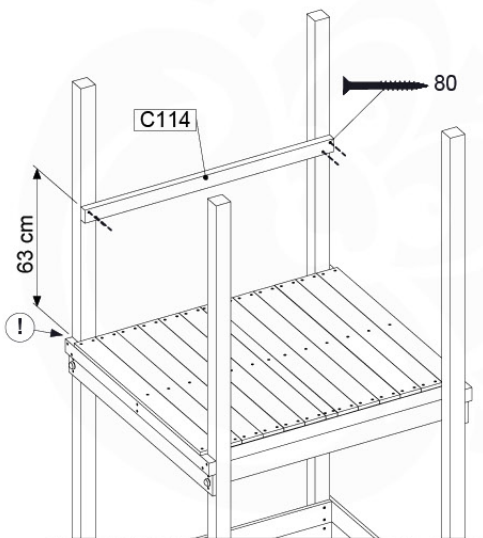

Roof Casa 120 - P02 - 26-11-2020 - v1.0

10-1

10-2

10-3

10-4

11 Ladder

LA15

	PartNo	PartName	QTY.
Hardware Pack	001_404	Stealth Screw 8x30	4
	002_219	Gap Point Screw T25 - 5x30	4
	002_220	Gap Point Screw T25 - 5x45	16
	002_223	Gap Point Screw T25 - 5x80	8
Other	005_03x	Ladder Rung Y/B/G/R	4
	005_522	Connection Bracket Mini Market	2
	022_835	Rung Cap	8
	120_102	Handgrip set (complete 2x)	1
Timber	C114	Beam 1140 mm	1
	C150	Beam 1500 mm	2
	C70	Beam 700 mm	1
	D65	Board 650 mm	2

Ladder 115 x Balustrade - P22 UL 145 - 10-1-2022 - v2

11-1

11-2

11-3

11-4

11-5

12 Swing Module / Climb Module

13