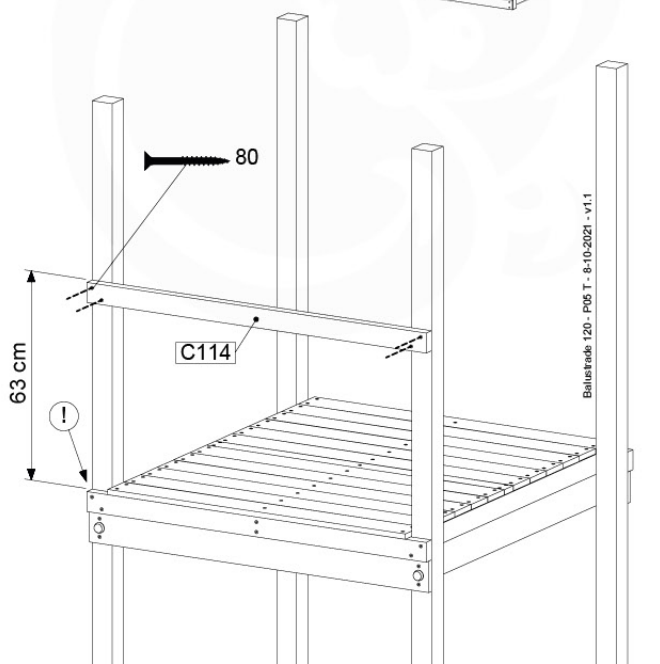

06 Playground Foundation

FD05

07 Base Tower

BT14

	PartNo	PartName	QTY.
Hardware pack	001_406	Stealth Screw 8x45	6
	001_417	Stealth Screw 8x80	4
	002_220	Gap Point Screw T25 - 5x45	118
	002_223	Gap Point Screw T25 - 5x80	20
	022_31x	bpc-base version 3	8
	022_84x	bpc cover	8
Other	007_001	Ground-anchor	2
Timber	A240	Post 70x70 L2400	4
	C114	Beam 1140 mm	5
	D100	Board 1000 mm	14
	D114	Board 1140 mm	12

07-1

07-2

07-3

07-4

08 Balustrade

BL04

	PartNo	PartName	QTY.
Hardware Pack	002_220	Gap Point Screw T25 - 5x45	24
	002_223	Gap Point Screw T25 - 5x80	4
Timber	C114	Beam 1140 mm	1
	D65	Board 650 mm	6

Balustrade 120 - P03 T - 8-10-2021 - v1.1

08-1

HARDWARE PACK TOWER → 80

022_84x
022_31x

Balustrade 120 - P03 T - 8-10-2021 - v1.1

min. 26 mm
max. 70 mm

09 Rock Wall

RW12

	PartNo	PartName	QTY.
Hardware Pack	001_102	Washer Head Screw T40 M8x30	10
	002_220	Gap Point Screw T25 - 5x45	44
	002_223	Gap Point Screw T25 - 5x80	9
	003_010	M8 spring lock washer	10
	004_050	M8 22mm Drive in Nut	10
Other	022_50x	Climbing Rock	5
	120_102	Handgrip set (complete 2x)	1
Timber	C114	Beam 1140 mm	1
	C206	Beam 2060 mm	1
	D65	Board 650 mm	10