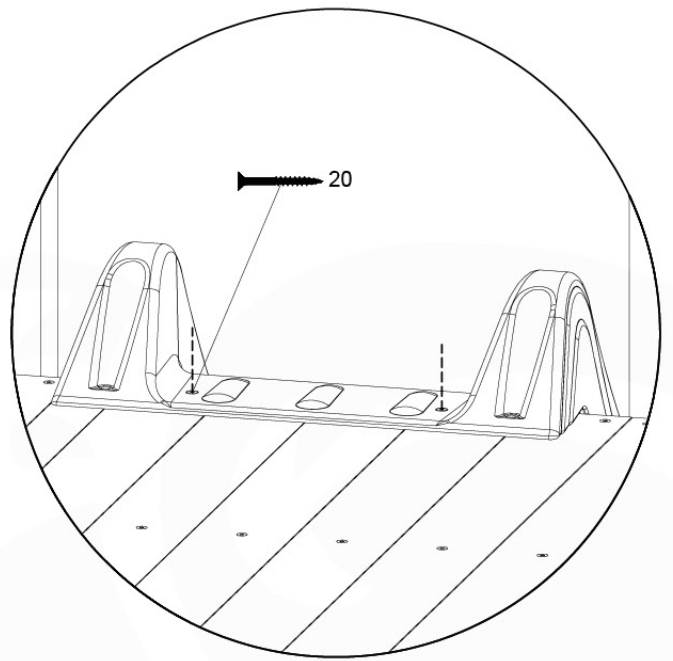

15-5

SlideFP 115 x Blauwrode - PZ3 UR - 11-2-2022 - v2

15-6