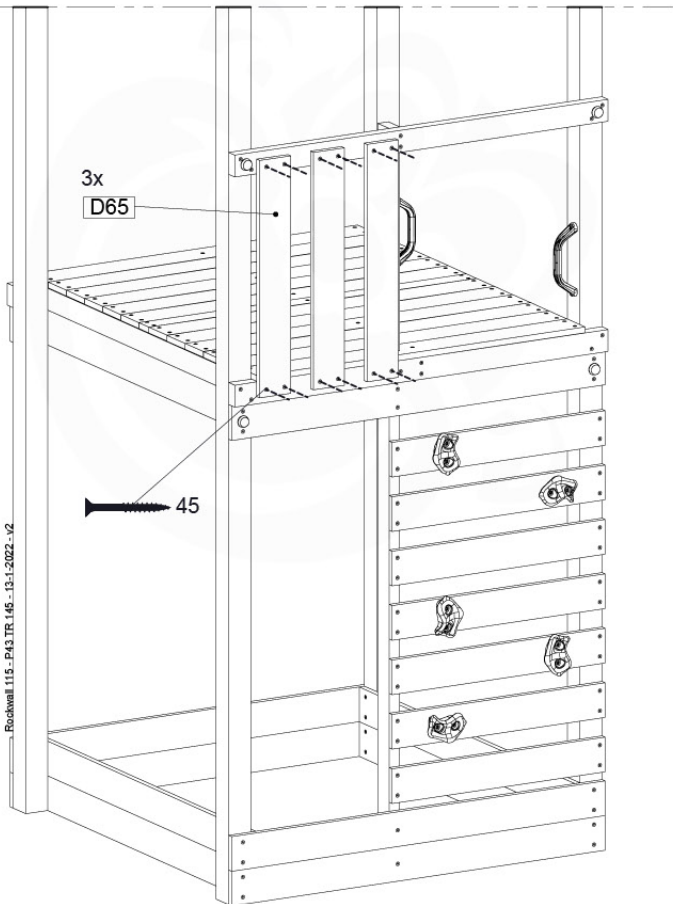

09-5

Rockwell 115 - P43 TR 145 - B-1-2022 - v2

3x
D65