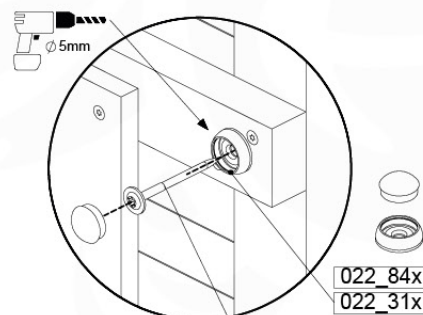

07-1

07-2

07-3

07-4

08 Balustrade

BL04

	PartNo	PartName	QTY.
Hardware Pack	002_220	Gap Point Screw T25 - 5x45	24
	002_223	Gap Point Screw T25 - 5x80	4
Timber	C114	Beam 1140 mm	1
	D65	Board 650 mm	6

Balustrade 120 - P03 T - 8-10-2021 - v1.1

08-1

HARDWARE PACK TOWER → 80

022_84x
022_31x

Balustrade 120 - P03 T - 8-10-2021 - v1.1

min. 26 mm
max. 70 mm

09 Rock Wall

RW12

	PartNo	PartName	QTY.
Hardware Pack	001_102	Washer Head Screw T40 M8x30	10
	002_220	Gap Point Screw T25 - 5x45	44
	002_223	Gap Point Screw T25 - 5x80	9
	003_010	M8 spring lock washer	10
	004_050	M8 22mm Drive in Nut	10
Other	022_50x	Climbing Rock	5
	120_102	Handgrip set (complete 2x)	1
Timber	C114	Beam 1140 mm	1
	C206	Beam 2060 mm	1
	D65	Board 650 mm	10