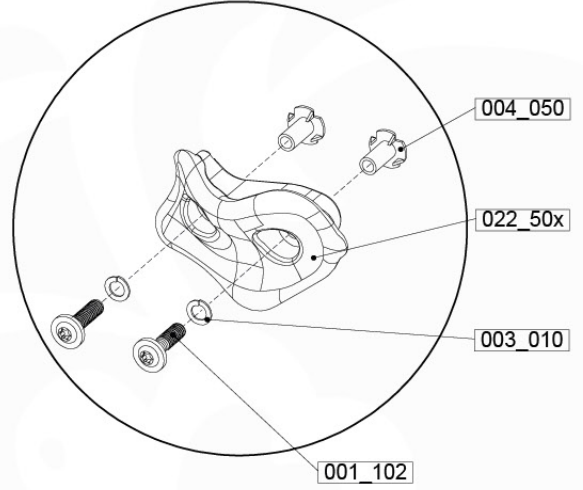

09-4

Rockwell 115 - P35 TR 145 - B-1-2022 - v2

09-5

Rockwell 115 - P43 TR 145 - B-1-2022 - v2

3x
D65

022_320