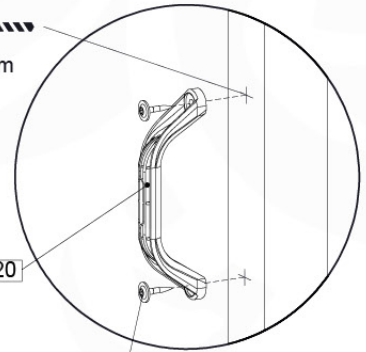

09-4

Rockwell 115 - P35 TR 145 - B-1-2022 - v2

09-5

Rockwell 115 - P43 TR 145 - B-1-2022 - v2

3x
D65

022_320