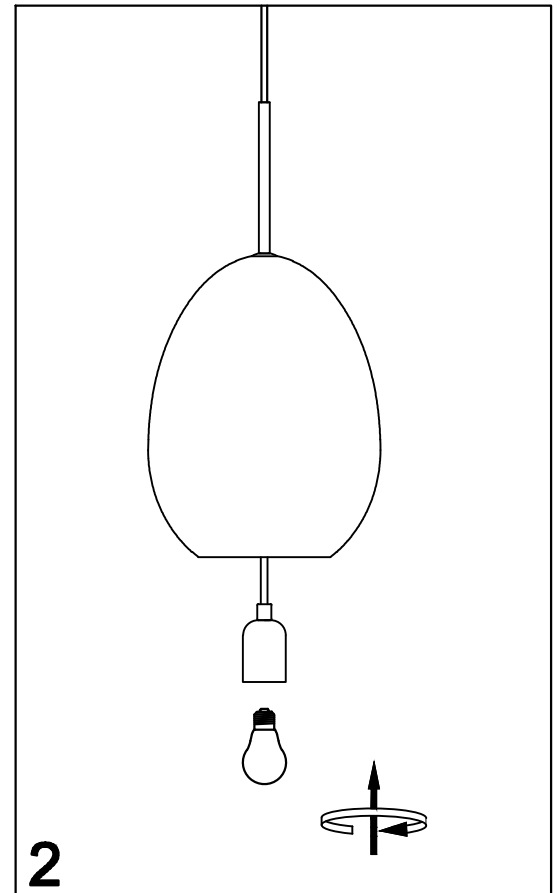

# INSTRUCTION MANUAL

Model: Bodø pendel Ø14cm

# INSTRUCTION MANUAL

- 1 Follow the instruction sketch.
- 2 Make sure power is OFF on the outlet, before beginning the installation.
- 3 Insert the light bulb.
- 4 Go through point 1 to 2 before connecting the lamp to the power.