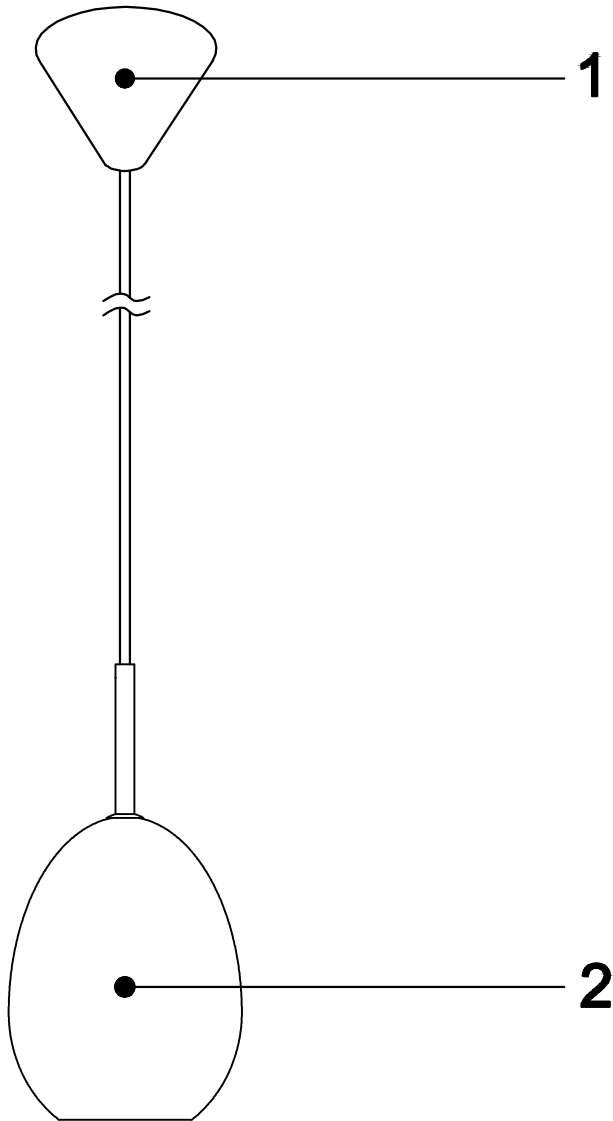

# INSTRUCTION MANUAL

Model: Bodø pendel Ø14cm

# INSTRUCTION MANUAL

- 1 Follow the instruction sketch.
- 2 Make sure power is OFF on the outlet, before beginning the installation.
- 3 Insert the light bulb.
- 4 Go through point 1 to 2 before connecting the lamp to the power.