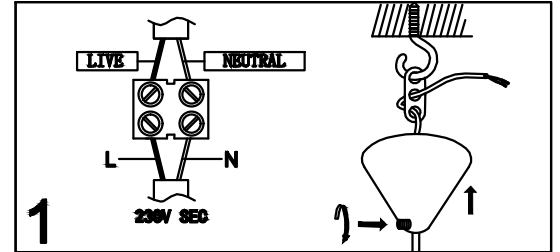

# INSTRUCTION MANUAL

Model: Bodø pendel Ø14cm

# INSTRUCTION MANUAL

- 1 Follow the instruction sketch.
- 2 Make sure power is OFF on the outlet, before beginning the installation.
- 3 Insert the light bulb.
- 4 Go through point 1 to 2 before connecting the lamp to the power.