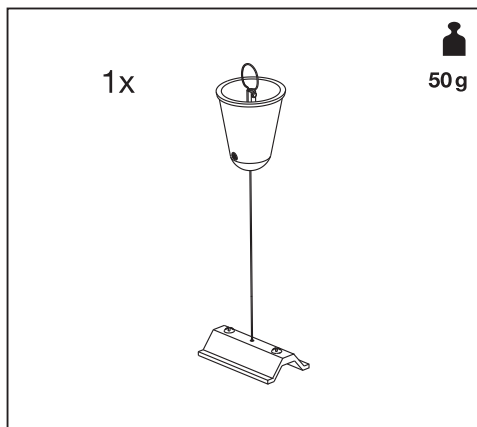

# TRACKLIGHT SUSPENSION KIT

Item	Model	Socket	Dimension L x W x H	Color	EAN
A	TRACKLIGHT SPOT CYLINDER	GU10	140 x 55 x 130 mm	White Black	4058075756588 4058075756625
B	TRACKLIGHT SPOT MINICYLINDER	GU10	135 x 65 x 93 mm	White Black	4058075756649 4058075756663
C	TRACKLIGHT SPOT CYLINDER	GU10	142 x 65 x 93 mm	White Black	4058075756687 4058075756700
D	SMART WIFI TRACKL SPOT CIRCLE TUNABLE	Integrated LED	φ120 x 95mm	White Black	4058075759749 4058075759763
E	SMART WIFI TRACKL SPOT OSAKA TUNABLE	Integrated LED	64.5 x 92 x 140mm	White Black	4058075759787 4058075759800
F	TRACKLIGHT RAIL	-	1000 x 35 x 18 mm	White Black	4058075763920 4058075763944
G	TRACKLIGHT SUPPLY CONNECTOR	-	104 x 35 x 18 mm	White Black	4058075763968 4058075763982
H	TRACKLIGHT LINEAR CONNECTOR	-	64 x 35 x 18mm	White Black	4058075764002 4058075764026
I	TRACKLIGHT CORNER CONNECTOR	-	104 x 104 x 18 mm	White Black	4058075764040 4058075764064
J	TRACKLIGHT FLEXIBLE CONNECTOR	-	290 x 35 x 18 mm	White Black	4058075764088 4058075764101
K	TRACKLIGHT CROSS CONNECTOR	-	172 x 172 x 18 mm	White Black	4058075764125 4058075764149
L	TRACKLIGHT SUSPENSION KIT	-	61 x 33 x 15 / φ40 x 47mm	White Black	4058075764163 4058075764187
M	TRACKLIGHT ROUND BASE	-	32 x ø100 mm	White Black	4058075764200 4058075764224