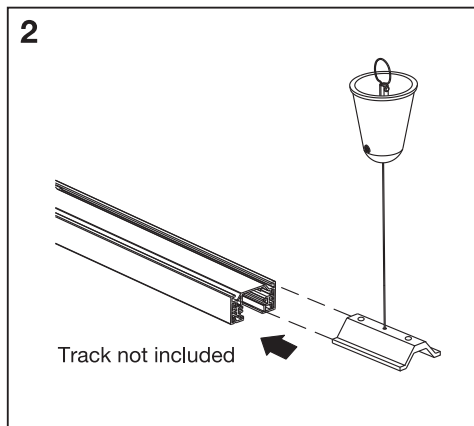

# TRACKLIGHT SUSPENSION KIT

Item	Model	Socket	Dimension L x W x H	Color	EAN
A	TRACKLIGHT SPOT CYLINDER	GU10	140 x 55 x 130 mm	White Black	4058075756588 4058075756625
B	TRACKLIGHT SPOT MINICYLINDER	GU10	135 x 65 x 93 mm	White Black	4058075756649 4058075756663
C	TRACKLIGHT SPOT CYLINDER	GU10	142 x 65 x 93 mm	White Black	4058075756687 4058075756700
D	SMART WIFI TRACKL SPOT CIRCLE TUNABLE	Integrated LED	φ120 x 95mm	White Black	4058075759749 4058075759763
E	SMART WIFI TRACKL SPOT OSAKA TUNABLE	Integrated LED	64.5 x 92 x 140mm	White Black	4058075759787 4058075759800
F	TRACKLIGHT RAIL	-	1000 x 35 x 18 mm	White Black	4058075763920 4058075763944
G	TRACKLIGHT SUPPLY CONNECTOR	-	104 x 35 x 18 mm	White Black	4058075763968 4058075763982
H	TRACKLIGHT LINEAR CONNECTOR	-	64 x 35 x 18mm	White Black	4058075764002 4058075764026
I	TRACKLIGHT CORNER CONNECTOR	-	104 x 104 x 18 mm	White Black	4058075764040 4058075764064
J	TRACKLIGHT FLEXIBLE CONNECTOR	-	290 x 35 x 18 mm	White Black	4058075764088 4058075764101
K	TRACKLIGHT CROSS CONNECTOR	-	172 x 172 x 18 mm	White Black	4058075764125 4058075764149
L	TRACKLIGHT SUSPENSION KIT	-	61 x 33 x 15 / φ40 x 47mm	White Black	4058075764163 4058075764187
M	TRACKLIGHT ROUND BASE	-	32 x ø100 mm	White Black	4058075764200 4058075764224