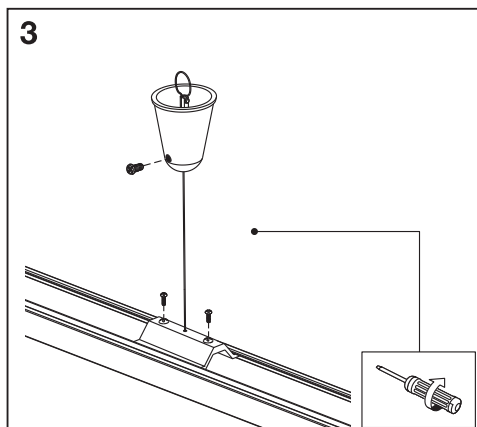

# TRACKLIGHT SUSPENSION KIT

Item	Model	Socket	Dimension L x W x H	Color	EAN
A	TRACKLIGHT SPOT CYLINDER	GU10	140 x 55 x 130 mm	White Black	4058075756588 4058075756625
B	TRACKLIGHT SPOT MINICYLINDER	GU10	135 x 65 x 93 mm	White Black	4058075756649 4058075756663
C	TRACKLIGHT SPOT CYLINDER	GU10	142 x 65 x 93 mm	White Black	4058075756687 4058075756700
D	SMART WIFI TRACKL SPOT CIRCLE TUNABLE	Integrated LED	φ120 x 95mm	White Black	4058075759749 4058075759763
E	SMART WIFI TRACKL SPOT OSAKA TUNABLE	Integrated LED	64.5 x 92 x 140mm	White Black	4058075759787 4058075759800
F	TRACKLIGHT RAIL	-	1000 x 35 x 18 mm	White Black	4058075763920 4058075763944
G	TRACKLIGHT SUPPLY CONNECTOR	-	104 x 35 x 18 mm	White Black	4058075763968 4058075763982
H	TRACKLIGHT LINEAR CONNECTOR	-	64 x 35 x 18mm	White Black	4058075764002 4058075764026
I	TRACKLIGHT CORNER CONNECTOR	-	104 x 104 x 18 mm	White Black	4058075764040 4058075764064
J	TRACKLIGHT FLEXIBLE CONNECTOR	-	290 x 35 x 18 mm	White Black	4058075764088 4058075764101
K	TRACKLIGHT CROSS CONNECTOR	-	172 x 172 x 18 mm	White Black	4058075764125 4058075764149
L	TRACKLIGHT SUSPENSION KIT	-	61 x 33 x 15 / φ40 x 47mm	White Black	4058075764163 4058075764187
M	TRACKLIGHT ROUND BASE	-	32 x ø100 mm	White Black	4058075764200 4058075764224