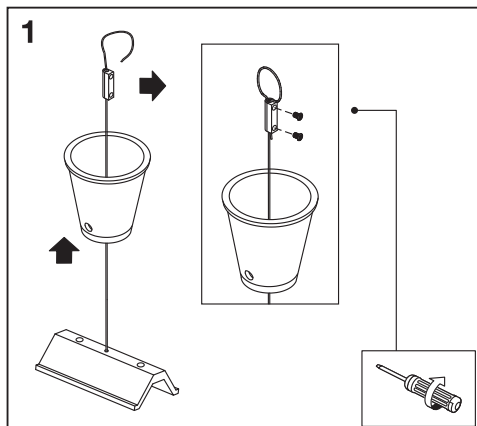

# TRACKLIGHT SUSPENSION KIT

Item	Model	Socket	Dimension L x W x H	Color	EAN
A	TRACKLIGHT SPOT CYLINDER	GU10	140 x 55 x 130 mm	White Black	4058075756588 4058075756625
B	TRACKLIGHT SPOT MINICYLINDER	GU10	135 x 65 x 93 mm	White Black	4058075756649 4058075756663
C	TRACKLIGHT SPOT CYLINDER	GU10	142 x 65 x 93 mm	White Black	4058075756687 4058075756700
D	SMART WIFI TRACKL SPOT CIRCLE TUNABLE	Integrated LED	φ120 x 95mm	White Black	4058075759749 4058075759763
E	SMART WIFI TRACKL SPOT OSAKA TUNABLE	Integrated LED	64.5 x 92 x 140mm	White Black	4058075759787 4058075759800
F	TRACKLIGHT RAIL	-	1000 x 35 x 18 mm	White Black	4058075763920 4058075763944
G	TRACKLIGHT SUPPLY CONNECTOR	-	104 x 35 x 18 mm	White Black	4058075763968 4058075763982
H	TRACKLIGHT LINEAR CONNECTOR	-	64 x 35 x 18mm	White Black	4058075764002 4058075764026
I	TRACKLIGHT CORNER CONNECTOR	-	104 x 104 x 18 mm	White Black	4058075764040 4058075764064
J	TRACKLIGHT FLEXIBLE CONNECTOR	-	290 x 35 x 18 mm	White Black	4058075764088 4058075764101
K	TRACKLIGHT CROSS CONNECTOR	-	172 x 172 x 18 mm	White Black	4058075764125 4058075764149
L	TRACKLIGHT SUSPENSION KIT	-	61 x 33 x 15 / φ40 x 47mm	White Black	4058075764163 4058075764187
M	TRACKLIGHT ROUND BASE	-	32 x ø100 mm	White Black	4058075764200 4058075764224