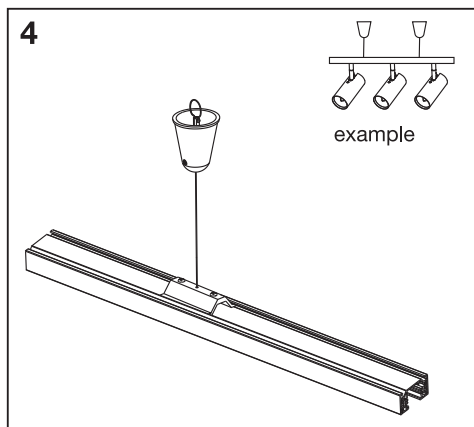

# TRACKLIGHT SUSPENSION KIT

Item	Model	Socket	Dimension L x W x H	Color	EAN
A	TRACKLIGHT SPOT CYLINDER	GU10	140 x 55 x 130 mm	White Black	4058075756588 4058075756625
B	TRACKLIGHT SPOT MINICYLINDER	GU10	135 x 65 x 93 mm	White Black	4058075756649 4058075756663
C	TRACKLIGHT SPOT CYLINDER	GU10	142 x 65 x 93 mm	White Black	4058075756687 4058075756700
D	SMART WIFI TRACKL SPOT CIRCLE TUNABLE	Integrated LED	φ120 x 95mm	White Black	4058075759749 4058075759763
E	SMART WIFI TRACKL SPOT OSAKA TUNABLE	Integrated LED	64.5 x 92 x 140mm	White Black	4058075759787 4058075759800
F	TRACKLIGHT RAIL	-	1000 x 35 x 18 mm	White Black	4058075763920 4058075763944
G	TRACKLIGHT SUPPLY CONNECTOR	-	104 x 35 x 18 mm	White Black	4058075763968 4058075763982
H	TRACKLIGHT LINEAR CONNECTOR	-	64 x 35 x 18mm	White Black	4058075764002 4058075764026
I	TRACKLIGHT CORNER CONNECTOR	-	104 x 104 x 18 mm	White Black	4058075764040 4058075764064
J	TRACKLIGHT FLEXIBLE CONNECTOR	-	290 x 35 x 18 mm	White Black	4058075764088 4058075764101
K	TRACKLIGHT CROSS CONNECTOR	-	172 x 172 x 18 mm	White Black	4058075764125 4058075764149
L	TRACKLIGHT SUSPENSION KIT	-	61 x 33 x 15 / φ40 x 47mm	White Black	4058075764163 4058075764187
M	TRACKLIGHT ROUND BASE	-	32 x ø100 mm	White Black	4058075764200 4058075764224