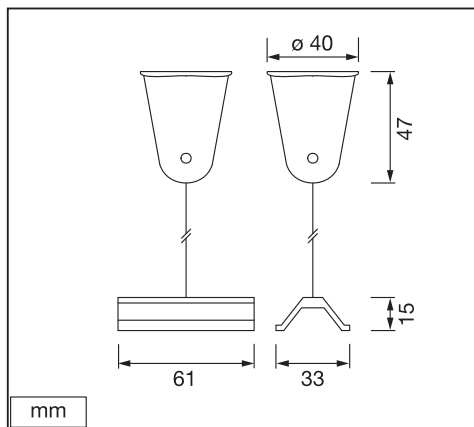

# TRACKLIGHT SUSPENSION KIT

Item	Model	Socket	Dimension L x W x H	Color	EAN
A	TRACKLIGHT SPOT CYLINDER	GU10	140 x 55 x 130 mm	White Black	4058075756588 4058075756625
B	TRACKLIGHT SPOT MINICYLINDER	GU10	135 x 65 x 93 mm	White Black	4058075756649 4058075756663
C	TRACKLIGHT SPOT CYLINDER	GU10	142 x 65 x 93 mm	White Black	4058075756687 4058075756700
D	SMART WIFI TRACKL SPOT CIRCLE TUNABLE	Integrated LED	φ120 x 95mm	White Black	4058075759749 4058075759763
E	SMART WIFI TRACKL SPOT OSAKA TUNABLE	Integrated LED	64.5 x 92 x 140mm	White Black	4058075759787 4058075759800
F	TRACKLIGHT RAIL	-	1000 x 35 x 18 mm	White Black	4058075763920 4058075763944
G	TRACKLIGHT SUPPLY CONNECTOR	-	104 x 35 x 18 mm	White Black	4058075763968 4058075763982
H	TRACKLIGHT LINEAR CONNECTOR	-	64 x 35 x 18mm	White Black	4058075764002 4058075764026
I	TRACKLIGHT CORNER CONNECTOR	-	104 x 104 x 18 mm	White Black	4058075764040 4058075764064
J	TRACKLIGHT FLEXIBLE CONNECTOR	-	290 x 35 x 18 mm	White Black	4058075764088 4058075764101
K	TRACKLIGHT CROSS CONNECTOR	-	172 x 172 x 18 mm	White Black	4058075764125 4058075764149
L	TRACKLIGHT SUSPENSION KIT	-	61 x 33 x 15 / φ40 x 47mm	White Black	4058075764163 4058075764187
M	TRACKLIGHT ROUND BASE	-	32 x ø100 mm	White Black	4058075764200 4058075764224