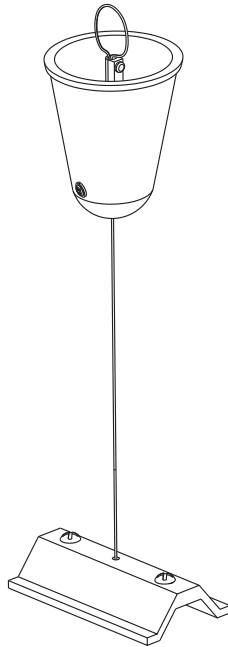

## TRACKLIGHT SUSPENSION KIT

---

	EAN	IP	Temp. (°C)
TRACKLIGHT SUSPENSION KIT WT	4058075764163	20	-20...+40
TRACKLIGHT SUSPENSION KIT BK	4058075764187	20	-20...+40

# TRACKLIGHT SUSPENSION KIT

Item	Model	Socket	Dimension L x W x H	Color	EAN
A	TRACKLIGHT SPOT CYLINDER	GU10	140 x 55 x 130 mm	White Black	4058075756588 4058075756625
B	TRACKLIGHT SPOT MINICYLINDER	GU10	135 x 65 x 93 mm	White Black	4058075756649 4058075756663
C	TRACKLIGHT SPOT CYLINDER	GU10	142 x 65 x 93 mm	White Black	4058075756687 4058075756700
D	SMART WIFI TRACKL SPOT CIRCLE TUNABLE	Integrated LED	φ120 x 95mm	White Black	4058075759749 4058075759763
E	SMART WIFI TRACKL SPOT OSAKA TUNABLE	Integrated LED	64.5 x 92 x 140mm	White Black	4058075759787 4058075759800
F	TRACKLIGHT RAIL	-	1000 x 35 x 18 mm	White Black	4058075763920 4058075763944
G	TRACKLIGHT SUPPLY CONNECTOR	-	104 x 35 x 18 mm	White Black	4058075763968 4058075763982
H	TRACKLIGHT LINEAR CONNECTOR	-	64 x 35 x 18mm	White Black	4058075764002 4058075764026
I	TRACKLIGHT CORNER CONNECTOR	-	104 x 104 x 18 mm	White Black	4058075764040 4058075764064
J	TRACKLIGHT FLEXIBLE CONNECTOR	-	290 x 35 x 18 mm	White Black	4058075764088 4058075764101
K	TRACKLIGHT CROSS CONNECTOR	-	172 x 172 x 18 mm	White Black	4058075764125 4058075764149
L	TRACKLIGHT SUSPENSION KIT	-	61 x 33 x 15 / φ40 x 47mm	White Black	4058075764163 4058075764187
M	TRACKLIGHT ROUND BASE	-	32 x ø100 mm	White Black	4058075764200 4058075764224