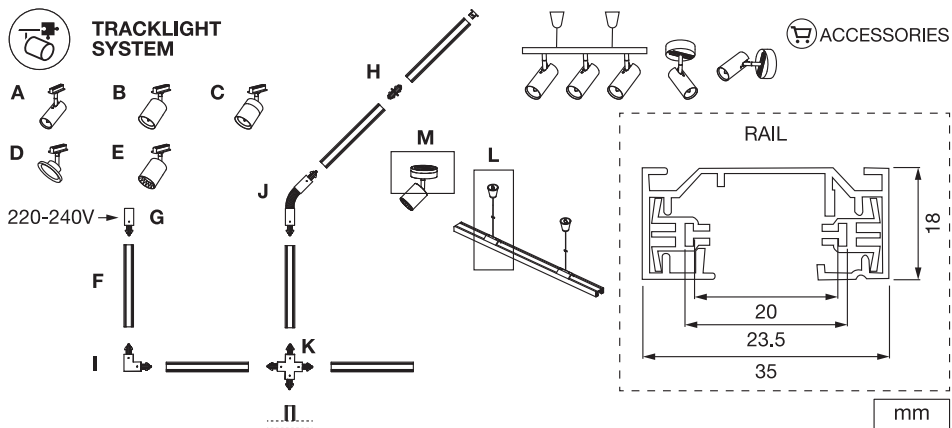

## TRACKLIGHT SUSPENSION KIT

---

	EAN	IP	Temp. (°C)
TRACKLIGHT SUSPENSION KIT WT	4058075764163	20	-20...+40
TRACKLIGHT SUSPENSION KIT BK	4058075764187	20	-20...+40

# TRACKLIGHT SUSPENSION KIT

Item	Model	Socket	Dimension L x W x H	Color	EAN
A	TRACKLIGHT SPOT CYLINDER	GU10	140 x 55 x 130 mm	White Black	4058075756588 4058075756625
B	TRACKLIGHT SPOT MINICYLINDER	GU10	135 x 65 x 93 mm	White Black	4058075756649 4058075756663
C	TRACKLIGHT SPOT CYLINDER	GU10	142 x 65 x 93 mm	White Black	4058075756687 4058075756700
D	SMART WIFI TRACKL SPOT CIRCLE TUNABLE	Integrated LED	φ120 x 95mm	White Black	4058075759749 4058075759763
E	SMART WIFI TRACKL SPOT OSAKA TUNABLE	Integrated LED	64.5 x 92 x 140mm	White Black	4058075759787 4058075759800
F	TRACKLIGHT RAIL	-	1000 x 35 x 18 mm	White Black	4058075763920 4058075763944
G	TRACKLIGHT SUPPLY CONNECTOR	-	104 x 35 x 18 mm	White Black	4058075763968 4058075763982
H	TRACKLIGHT LINEAR CONNECTOR	-	64 x 35 x 18mm	White Black	4058075764002 4058075764026
I	TRACKLIGHT CORNER CONNECTOR	-	104 x 104 x 18 mm	White Black	4058075764040 4058075764064
J	TRACKLIGHT FLEXIBLE CONNECTOR	-	290 x 35 x 18 mm	White Black	4058075764088 4058075764101
K	TRACKLIGHT CROSS CONNECTOR	-	172 x 172 x 18 mm	White Black	4058075764125 4058075764149
L	TRACKLIGHT SUSPENSION KIT	-	61 x 33 x 15 / φ40 x 47mm	White Black	4058075764163 4058075764187
M	TRACKLIGHT ROUND BASE	-	32 x ø100 mm	White Black	4058075764200 4058075764224