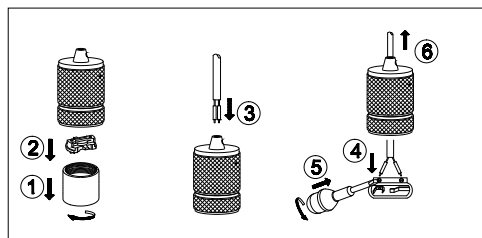

INSTRUCTION MANUAL

Model: Halo - løs fatning Sort E27

/Halo - løs fatning Antik messing E27

/Halo - fatning Silver E27

INSTRUCTION MANUAL

- 1 Follow the instruction sketch.
- 2 Make sure power is OFF on the outlet, before beginning the installation.
- 3 Insert the light bulb.
- 4 Go through point 1 to 2 before connecting the lamp to the power.