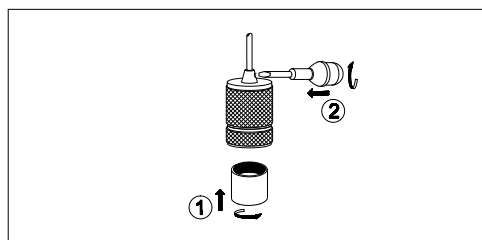

INSTRUCTION MANUAL

Model: Halo - løs fatning Sort E27

/Halo - løs fatning Antik messing E27

/Halo - fatning Silver E27

INSTRUCTION MANUAL

- 1 Follow the instruction sketch.
- 2 Make sure power is OFF on the outlet, before beginning the installation.
- 3 Insert the light bulb.
- 4 Go through point 1 to 2 before connecting the lamp to the power.