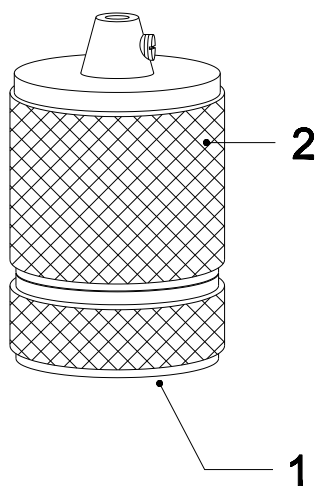

INSTRUCTION MANUAL

Model: Halo - løs fatning Sort E27

/Halo - løs fatning Antik messing E27

/Halo - fatning Silver E27

INSTRUCTION MANUAL

- 1 Follow the instruction sketch.
- 2 Make sure power is OFF on the outlet, before beginning the installation.
- 3 Insert the light bulb.
- 4 Go through point 1 to 2 before connecting the lamp to the power.