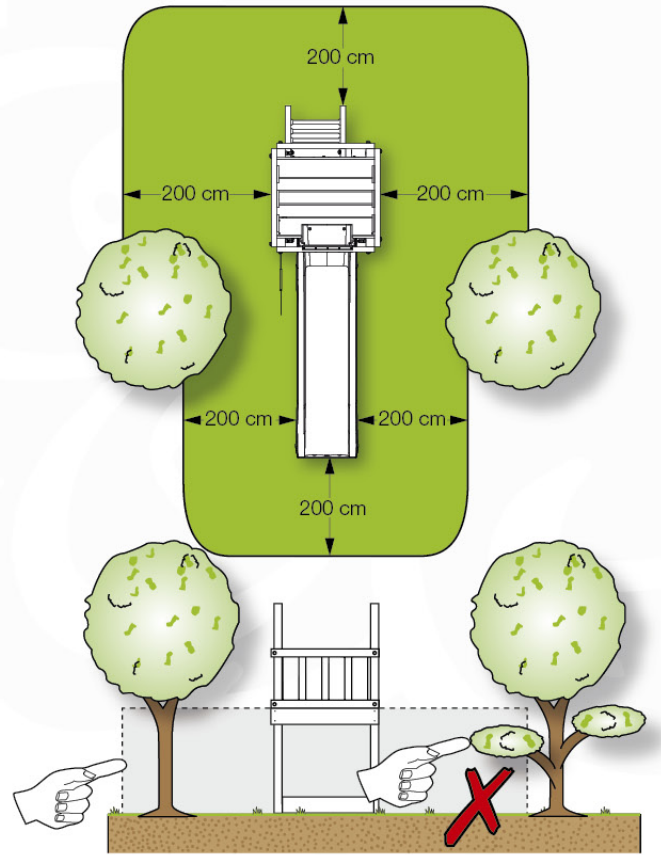

05 Safe Playground

05a

05b

05c

05d

05e