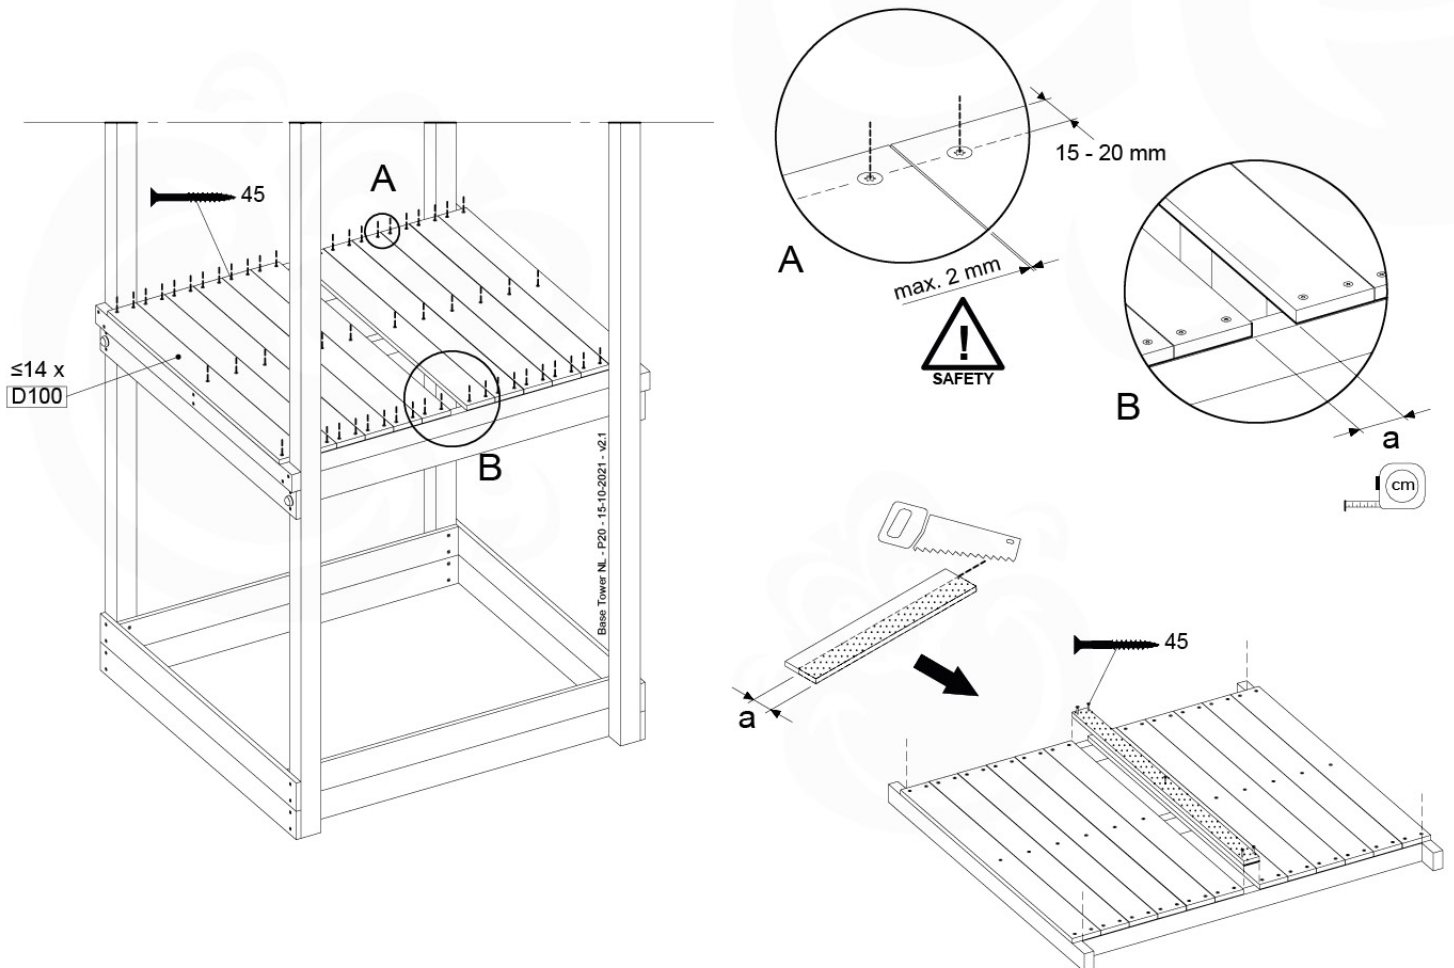

07-1

07-2

07-3

07-4

08 Balustrade

BL04

	PartNo	PartName	QTY.
Hardware Pack	002_220	Gap Point Screw T25 - 5x45	24
	002_223	Gap Point Screw T25 - 5x80	4
Timber	C114	Beam 1140 mm	1
	D65	Board 650 mm	6

Balustrade 120 - P03 T - 8-10-2021 - v1.1