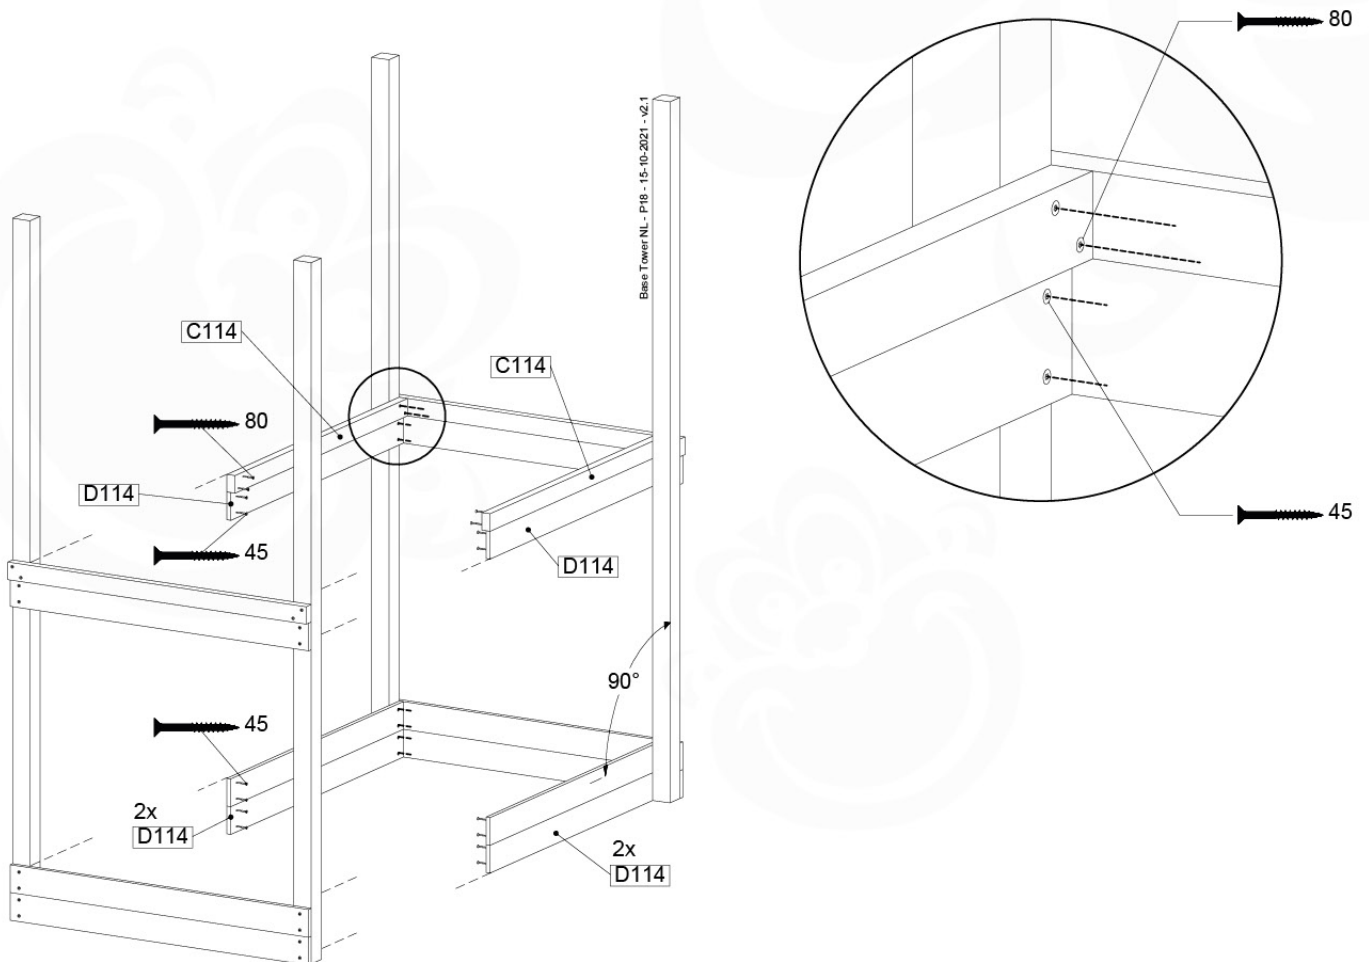

06 Playground Foundation

FD05

07 Base Tower

BT14

	PartNo	PartName	QTY.
Hardware pack	001_406	Stealth Screw 8x45	6
	001_417	Stealth Screw 8x80	4
	002_220	Gap Point Screw T25 - 5x45	118
	002_223	Gap Point Screw T25 - 5x80	20
	022_31x	bpc-base version 3	8
	022_84x	bpc cover	8
Other	007_001	Ground-anchor	2
Timber	A240	Post 70x70 L2400	4
	C114	Beam 1140 mm	5
	D100	Board 1000 mm	14
	D114	Board 1140 mm	12

07-1

07-2

07-3

07-4

08 Balustrade

BL04

	PartNo	PartName	QTY.
Hardware Pack	002_220	Gap Point Screw T25 - 5x45	24
	002_223	Gap Point Screw T25 - 5x80	4
Timber	C114	Beam 1140 mm	1
	D65	Board 650 mm	6

Balustrade 120 - P03 T - 8-10-2021 - v1.1