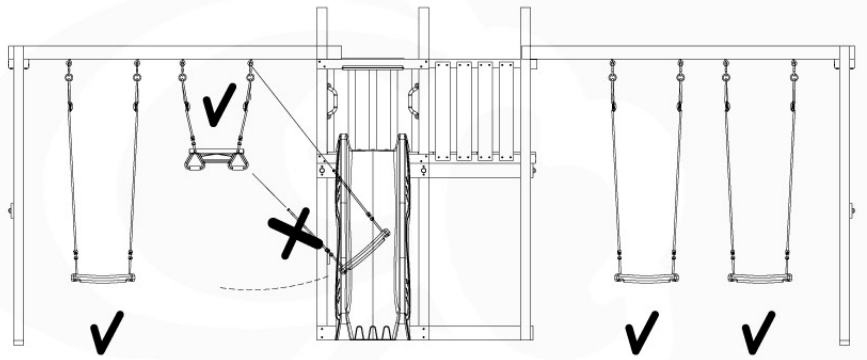

05-3

05-4

05-5

05-6

06

	PartNo	PartName	QTY.
Hardware Pack	001_406	Stealth Screw 8x45	4
	001_417	Stealth Screw 8x80	3
	001_422	Stealth Screw 8x137	3
	002_220	Gap Point Screw T25 - 5x45	12
	002_223	Gap Point Screw T25 - 5x80	6
Other	005_528	Swing Beam Bracket 7x7	1
	005_529	Swing Beam Bracket 9x9	1
	007_001	Ground-anchor	2
Hardware Pack	022_31x	bpc-base version 3	2
	022_84x	bpc cover	2
	023_031	Finishing Washer GPS 5.0	2
Other	101_003	Swing hook with Carabiner	4