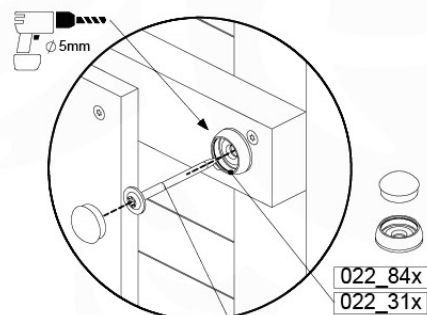

08-1

HARDWARE PACK TOWER → 80

022_84x
022_31x