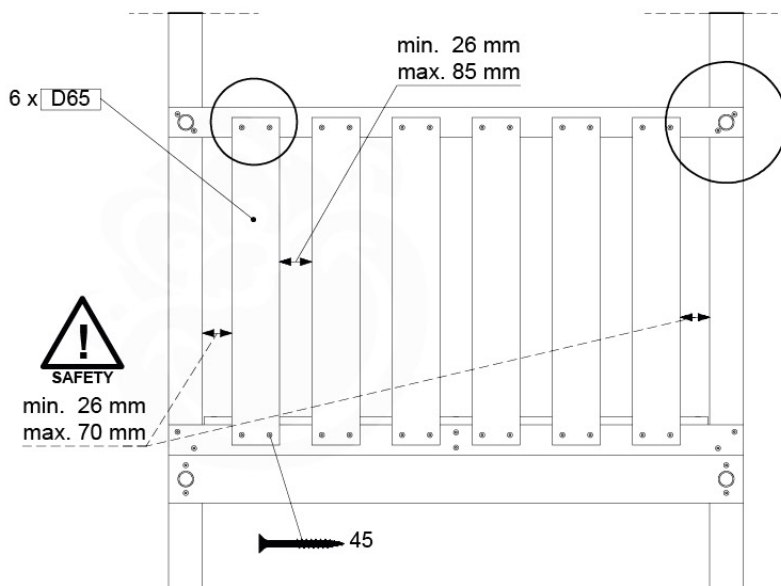

07-1

07-2

07-3

07-4

08 Balustrade

BL04

	PartNo	PartName	QTY.
Hardware Pack	002_220	Gap Point Screw T25 - 5x45	24
	002_223	Gap Point Screw T25 - 5x80	4
Timber	C114	Beam 1140 mm	1
	D65	Board 650 mm	6

Balustrade 120 - P03 T - 8-10-2021 - v1.1

08-1

HARDWARE PACK TOWER → 80

022_84x
022_31x

Balustrade 120 - P06 T - 8-10-2021 - v1.1

min. 26 mm
max. 70 mm

09 Rock Wall

RW12

	PartNo	PartName	QTY.
Hardware Pack	001_102	Washer Head Screw T40 M8x30	10
	002_220	Gap Point Screw T25 - 5x45	44
	002_223	Gap Point Screw T25 - 5x80	9
	003_010	M8 spring lock washer	10
	004_050	M8 22mm Drive in Nut	10
Other	022_50x	Climbing Rock	5
	120_102	Handgrip set (complete 2x)	1
Timber	C114	Beam 1140 mm	1
	C206	Beam 2060 mm	1
	D65	Board 650 mm	10