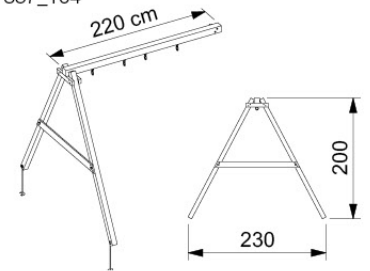

2-Swing Frame 200

857_104