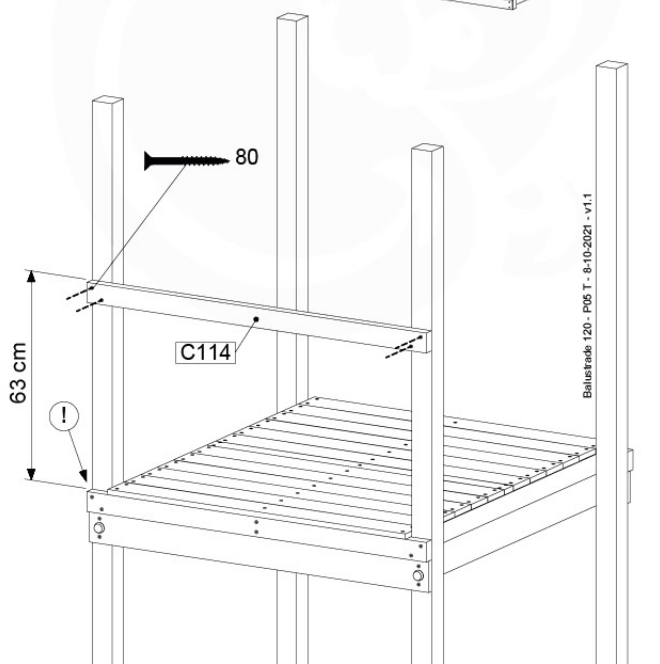

06 Playground Foundation

FD05

07 Base Tower

BT14

	PartNo	PartName	QTY.
Hardware pack	001_406	Stealth Screw 8x45	6
	001_417	Stealth Screw 8x80	4
	002_220	Gap Point Screw T25 - 5x45	118
	002_223	Gap Point Screw T25 - 5x80	20
	022_31x	bpc-base version 3	8
	022_84x	bpc cover	8
Other	007_001	Ground-anchor	2
Timber	A240	Post 70x70 L2400	4
	C114	Beam 1140 mm	5
	D100	Board 1000 mm	14
	D114	Board 1140 mm	12

07-1

07-2

07-3

07-4

08 Balustrade

BL04

	PartNo	PartName	QTY.
Hardware Pack	002_220	Gap Point Screw T25 - 5x45	24
	002_223	Gap Point Screw T25 - 5x80	4
Timber	C114	Beam 1140 mm	1
	D65	Board 650 mm	6

Balustrade 120 - P03 T - 8-10-2021 - v1.1

08-1

HARDWARE PACK TOWER → 80

022_84x
022_31x

Balustrade 120 - P06 T - 8-10-2021 - v1.1

min. 26 mm
max. 70 mm

09 Rock Wall

RW12

	PartNo	PartName	QTY.
Hardware Pack	001_102	Washer Head Screw T40 M8x30	10
	002_220	Gap Point Screw T25 - 5x45	44
	002_223	Gap Point Screw T25 - 5x80	9
	003_010	M8 spring lock washer	10
	004_050	M8 22mm Drive in Nut	10
Other	022_50x	Climbing Rock	5
	120_102	Handgrip set (complete 2x)	1
Timber	C114	Beam 1140 mm	1
	C206	Beam 2060 mm	1
	D65	Board 650 mm	10