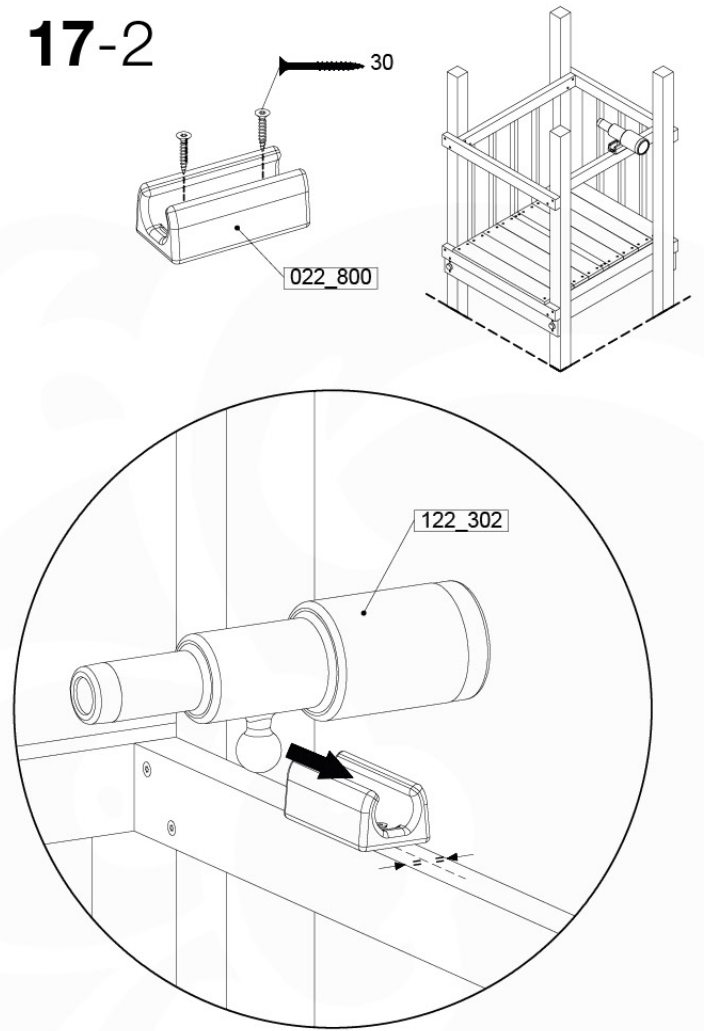

17-1

17-2

17-3

17-4

Accessory set - P03 - 29-9-2021 - v4

Accessory set - P04 - 29-9-2021 - v4