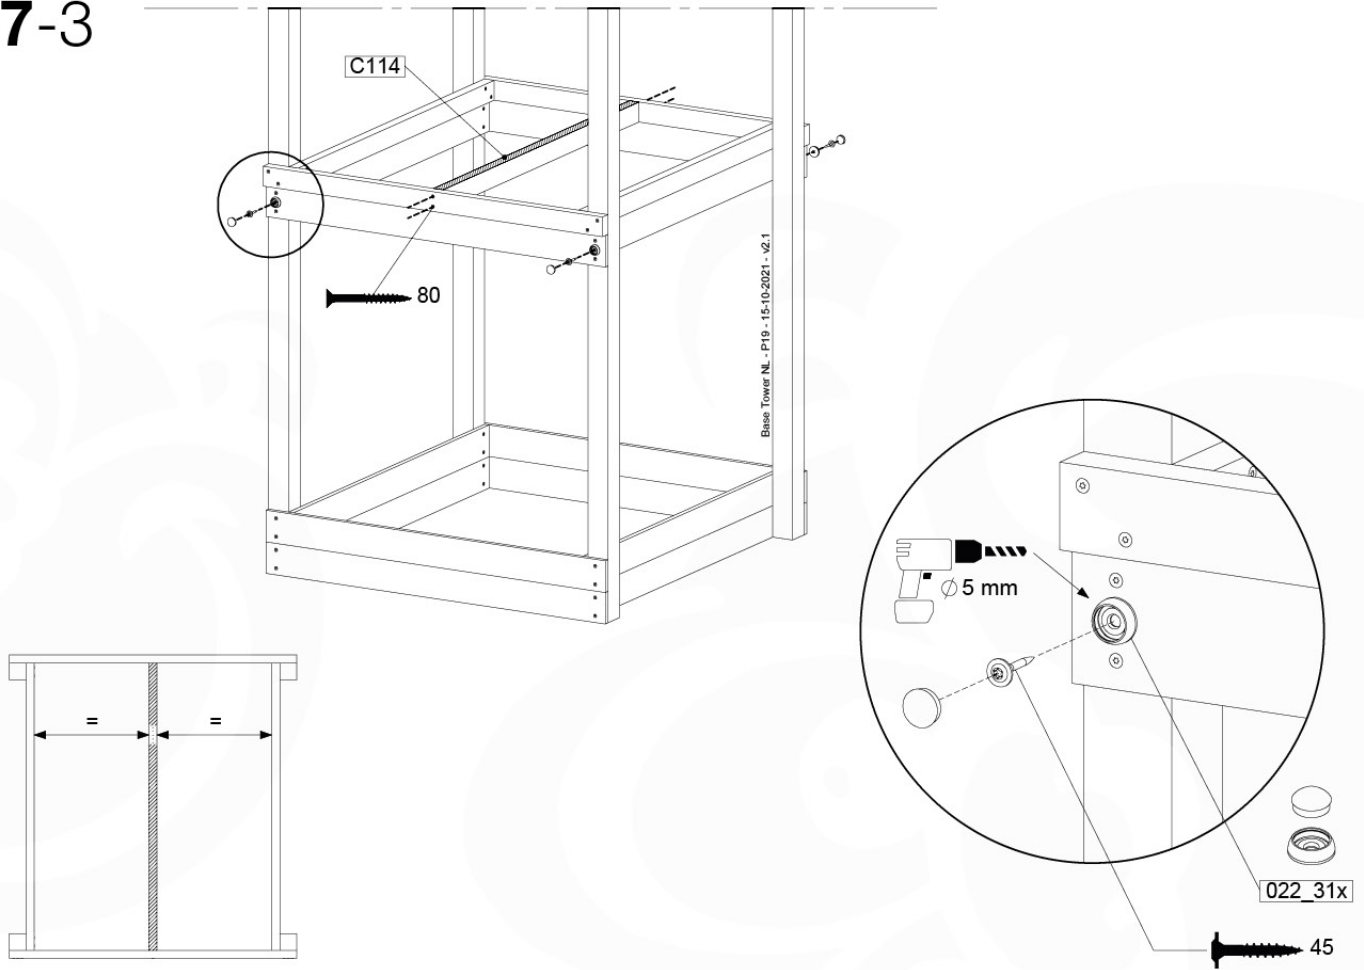

06 Playground Foundation

FD05

07 Base Tower

BT14

	PartNo	PartName	QTY.
Hardware pack	001_406	Stealth Screw 8x45	6
	001_417	Stealth Screw 8x80	4
	002_220	Gap Point Screw T25 - 5x45	118
	002_223	Gap Point Screw T25 - 5x80	20
	022_31x	bpc-base version 3	8
	022_84x	bpc cover	8
Other	007_001	Ground-anchor	2
Timber	A240	Post 70x70 L2400	4
	C114	Beam 1140 mm	5
	D100	Board 1000 mm	14
	D114	Board 1140 mm	12

07-1

07-2

07-3

07-4

08 Balustrade

BL04

	PartNo	PartName	QTY.
Hardware Pack	002_220	Gap Point Screw T25 - 5x45	24
	002_223	Gap Point Screw T25 - 5x80	4
Timber	C114	Beam 1140 mm	1
	D65	Board 650 mm	6

Balustrade 120 - P03 T - 8-10-2021 - v1.1