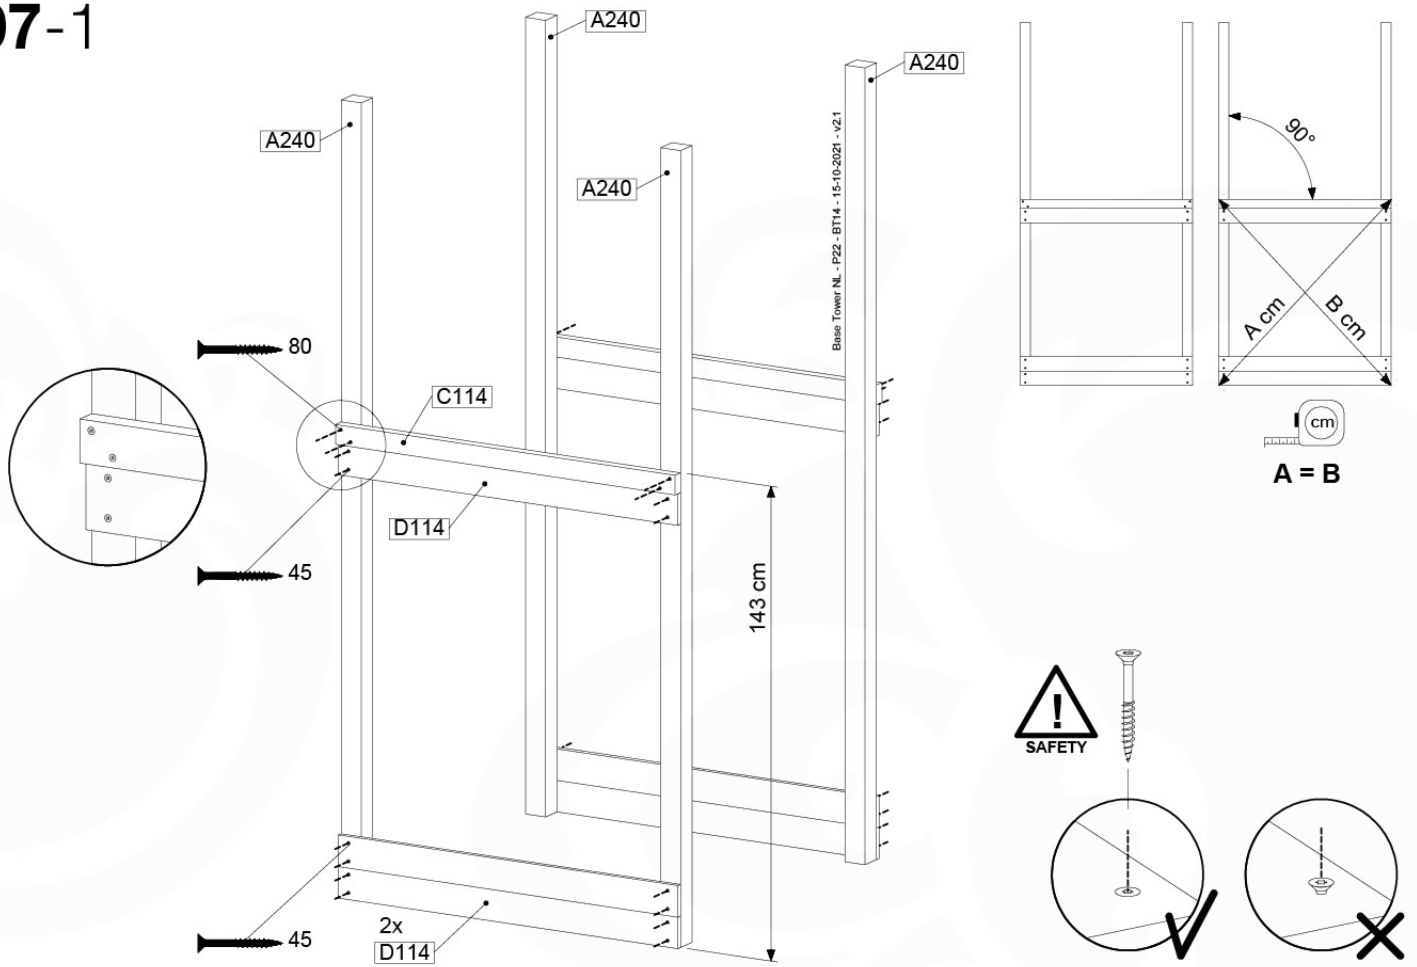

06 Playground Foundation

FD05

07 Base Tower

BT14

	PartNo	PartName	QTY.
Hardware pack	001_406	Stealth Screw 8x45	6
	001_417	Stealth Screw 8x80	4
	002_220	Gap Point Screw T25 - 5x45	118
	002_223	Gap Point Screw T25 - 5x80	20
	022_31x	bpc-base version 3	8
	022_84x	bpc cover	8
Other	007_001	Ground-anchor	2
Timber	A240	Post 70x70 L2400	4
	C114	Beam 1140 mm	5
	D100	Board 1000 mm	14
	D114	Board 1140 mm	12

07-1

07-2

07-3

07-4

08 Balustrade

BL04

	PartNo	PartName	QTY.
Hardware Pack	002_220	Gap Point Screw T25 - 5x45	24
	002_223	Gap Point Screw T25 - 5x80	4
Timber	C114	Beam 1140 mm	1
	D65	Board 650 mm	6

Balustrade 120 - P03 T - 8-10-2021 - v1.1