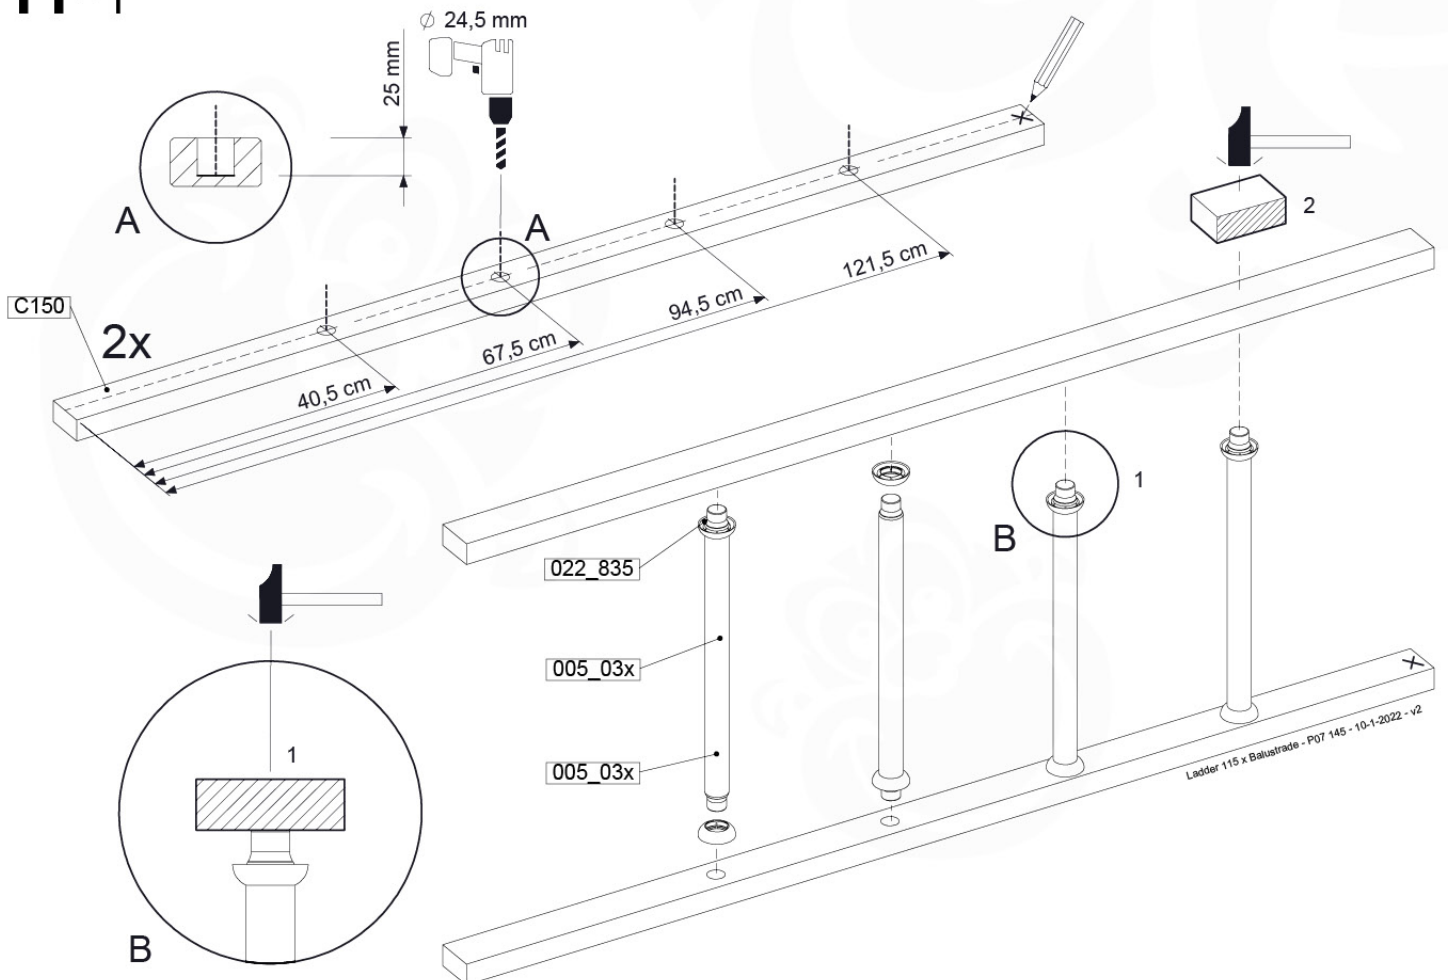

11 Ladder

LA15

	PartNo	PartName	QTY.
Hardware Pack	001_404	Stealth Screw 8x30	4
	002_219	Gap Point Screw T25 - 5x30	4
	002_220	Gap Point Screw T25 - 5x45	16
	002_223	Gap Point Screw T25 - 5x80	8
Other	005_03x	Ladder Rung Y/B/G/R	4
	005_522	Connection Bracket Mini Market	2
	022_835	Rung Cap	8
	120_102	Handgrip set (complete 2x)	1
Timber	C114	Beam 1140 mm	1
	C150	Beam 1500 mm	2
	C70	Beam 700 mm	1
	D65	Board 650 mm	2

11-1