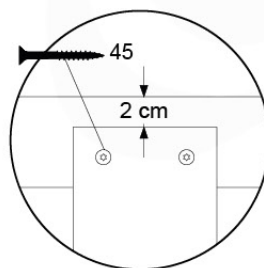

08-1

HARDWARE PACK TOWER → 80

022_84x
022_31x