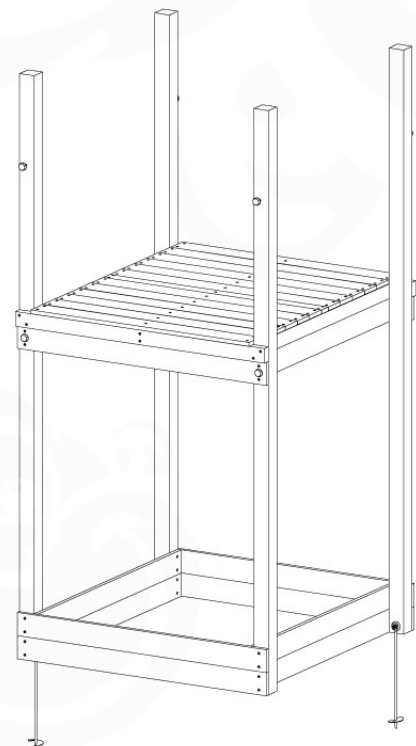

06 Playground Foundation

FD05

07 Base Tower

BT14

	PartNo	PartName	QTY.
Hardware pack	001_406	Stealth Screw 8x45	6
	001_417	Stealth Screw 8x80	4
	002_220	Gap Point Screw T25 - 5x45	118
	002_223	Gap Point Screw T25 - 5x80	20
	022_31x	bpc-base version 3	8
	022_84x	bpc cover	8
Other	007_001	Ground-anchor	2
Timber	A240	Post 70x70 L2400	4
	C114	Beam 1140 mm	5
	D100	Board 1000 mm	14
	D114	Board 1140 mm	12

07-1

07-2

07-3

07-4

08 Balustrade

BL04

	PartNo	PartName	QTY.
Hardware Pack	002_220	Gap Point Screw T25 - 5x45	24
	002_223	Gap Point Screw T25 - 5x80	4
Timber	C114	Beam 1140 mm	1
	D65	Board 650 mm	6

Balustrade 120 - P03 T - 8-10-2021 - v1.1