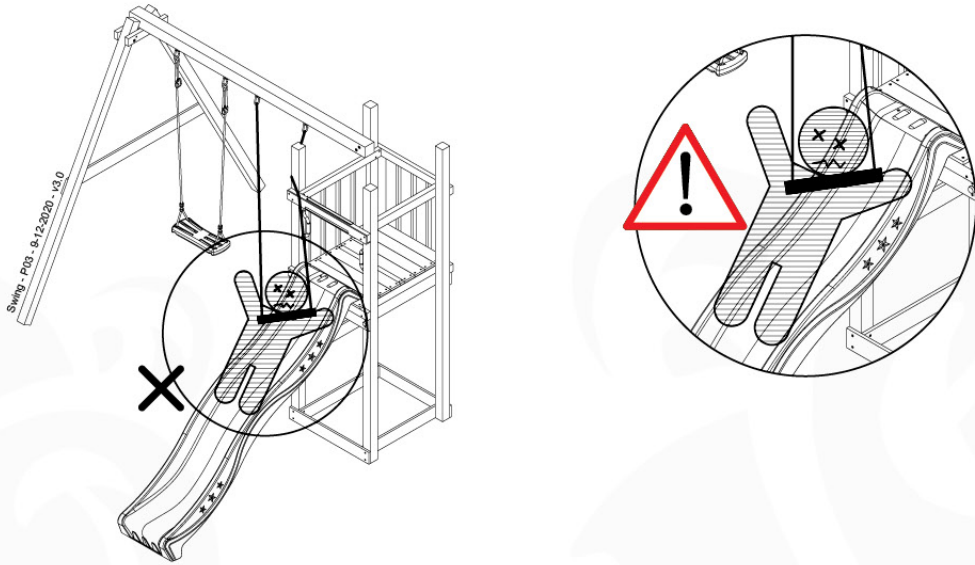

05-3

05-4

05-5

05-6

06

	PartNo	PartName	QTY.
Hardware Pack	001_406	Stealth Screw 8x45	4
	001_417	Stealth Screw 8x80	3
	001_422	Stealth Screw 8x137	3
	002_220	Gap Point Screw T25 - 5x45	12
	002_223	Gap Point Screw T25 - 5x80	6
Other	005_528	Swing Beam Bracket 7x7	1
	005_529	Swing Beam Bracket 9x9	1
	007_001	Ground-anchor	2
Hardware Pack	022_31x	bpc-base version 3	2
	022_84x	bpc cover	2
	023_031	Finishing Washer GPS 5.0	2
Other	101_003	Swing hook with Carabiner	4