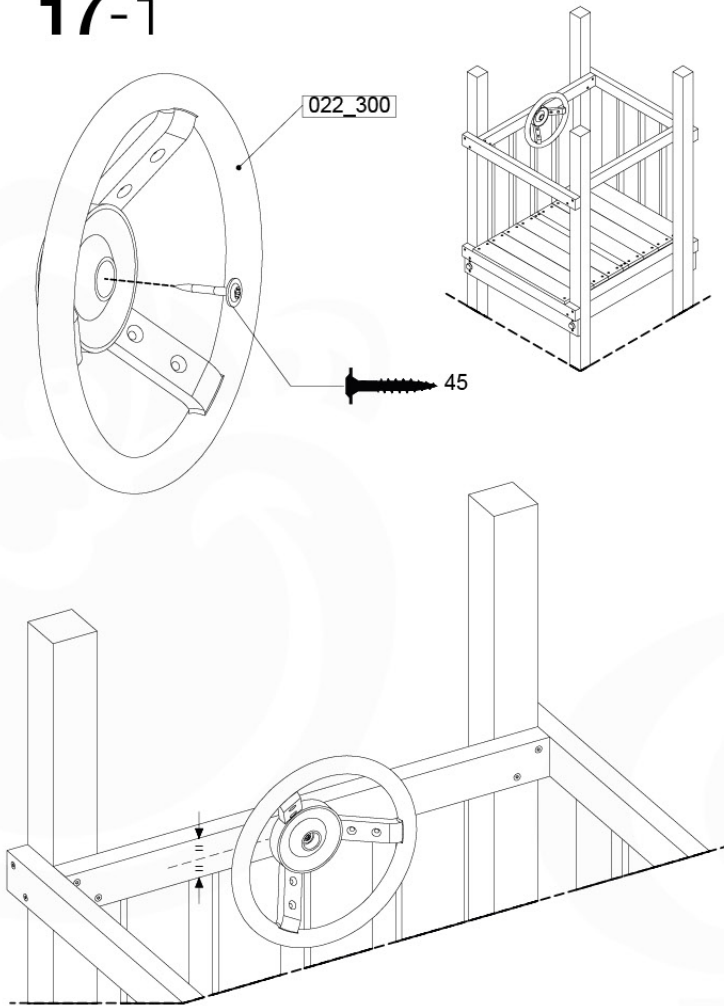

17-1

17-2

17-3

17-4

Accessory set - P03 - 29-9-2021 - v4

Accessory set - P04 - 29-9-2021 - v4