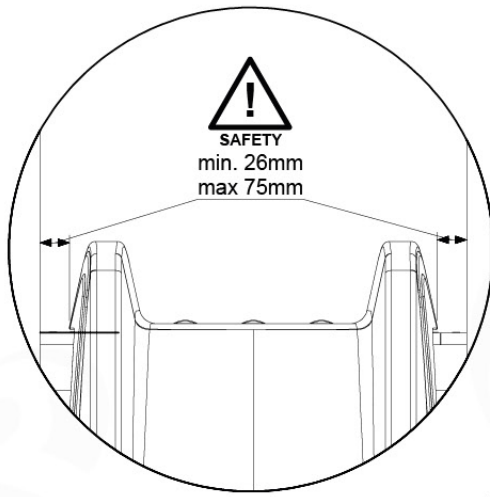

15-5

SlideFP 115 x Blauwrode - PZ3 UR - 11-2-2022 - v2

15-6