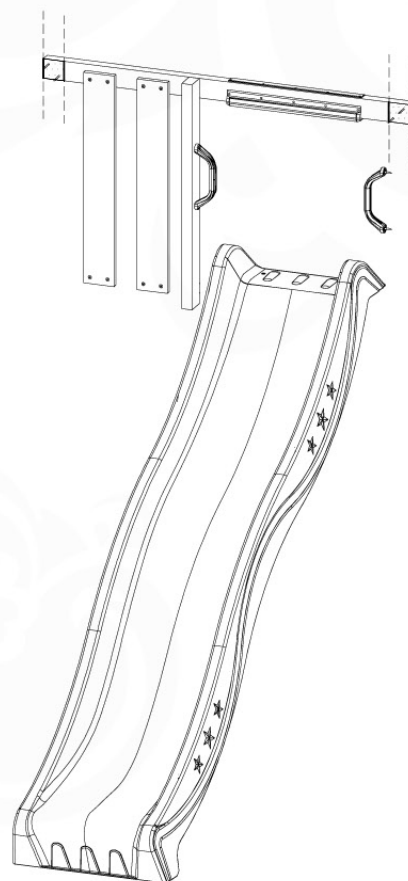

15 Slide Set

SL11

	PartNo	PartName	QTY.
Hardware Pack	000_101	Nail Pan Head	10
	002_220	Gap Point Screw T25 - 5x45	8
	002_223	Gap Point Screw T25 - 5x80	8
	002_308	Gap Point Screw T25 - 5x20	2
Other	120_102	Handgrip set (complete 2x)	1
	123_200	Bumperpad	1
	324_xxx 334_xxx	Wavy Star Slide XL 2200 mm / Wavy Star Slide XXL 2650 mm	1
Timber	C114	Beam 1140 mm	1
	C70	Beam 700 mm	1
	D65	Board 650 mm	2