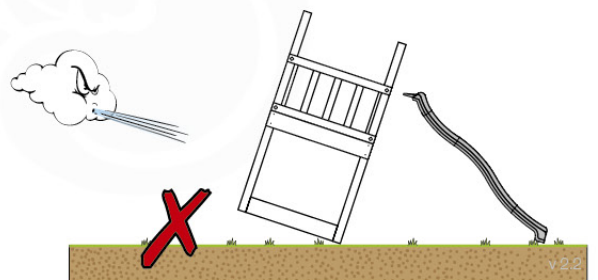

06 Playground Foundation

FD05

07 Base Tower

BT14

	PartNo	PartName	QTY.
Hardware pack	001_406	Stealth Screw 8x45	6
	001_417	Stealth Screw 8x80	4
	002_220	Gap Point Screw T25 - 5x45	118
	002_223	Gap Point Screw T25 - 5x80	20
	022_31x	bpc-base version 3	8
	022_84x	bpc cover	8
Other	007_001	Ground-anchor	2
Timber	A240	Post 70x70 L2400	4
	C114	Beam 1140 mm	5
	D100	Board 1000 mm	14
	D114	Board 1140 mm	12