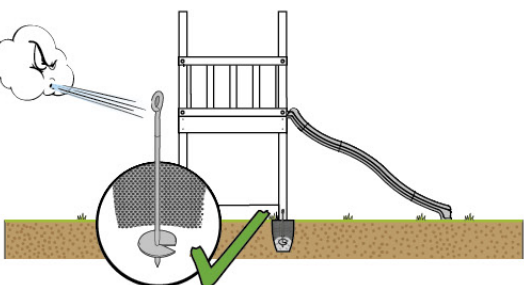

06 Playground Foundation

FD05

07 Base Tower

BT14

	PartNo	PartName	QTY.
Hardware pack	001_406	Stealth Screw 8x45	6
	001_417	Stealth Screw 8x80	4
	002_220	Gap Point Screw T25 - 5x45	118
	002_223	Gap Point Screw T25 - 5x80	20
	022_31x	bpc-base version 3	8
	022_84x	bpc cover	8
Other	007_001	Ground-anchor	2
Timber	A240	Post 70x70 L2400	4
	C114	Beam 1140 mm	5
	D100	Board 1000 mm	14
	D114	Board 1140 mm	12