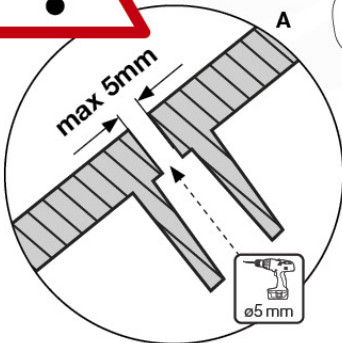

15-5

SlideFP 115 x Blauwrode - PZ3 UR - 11-2-2022 - v2

15-6