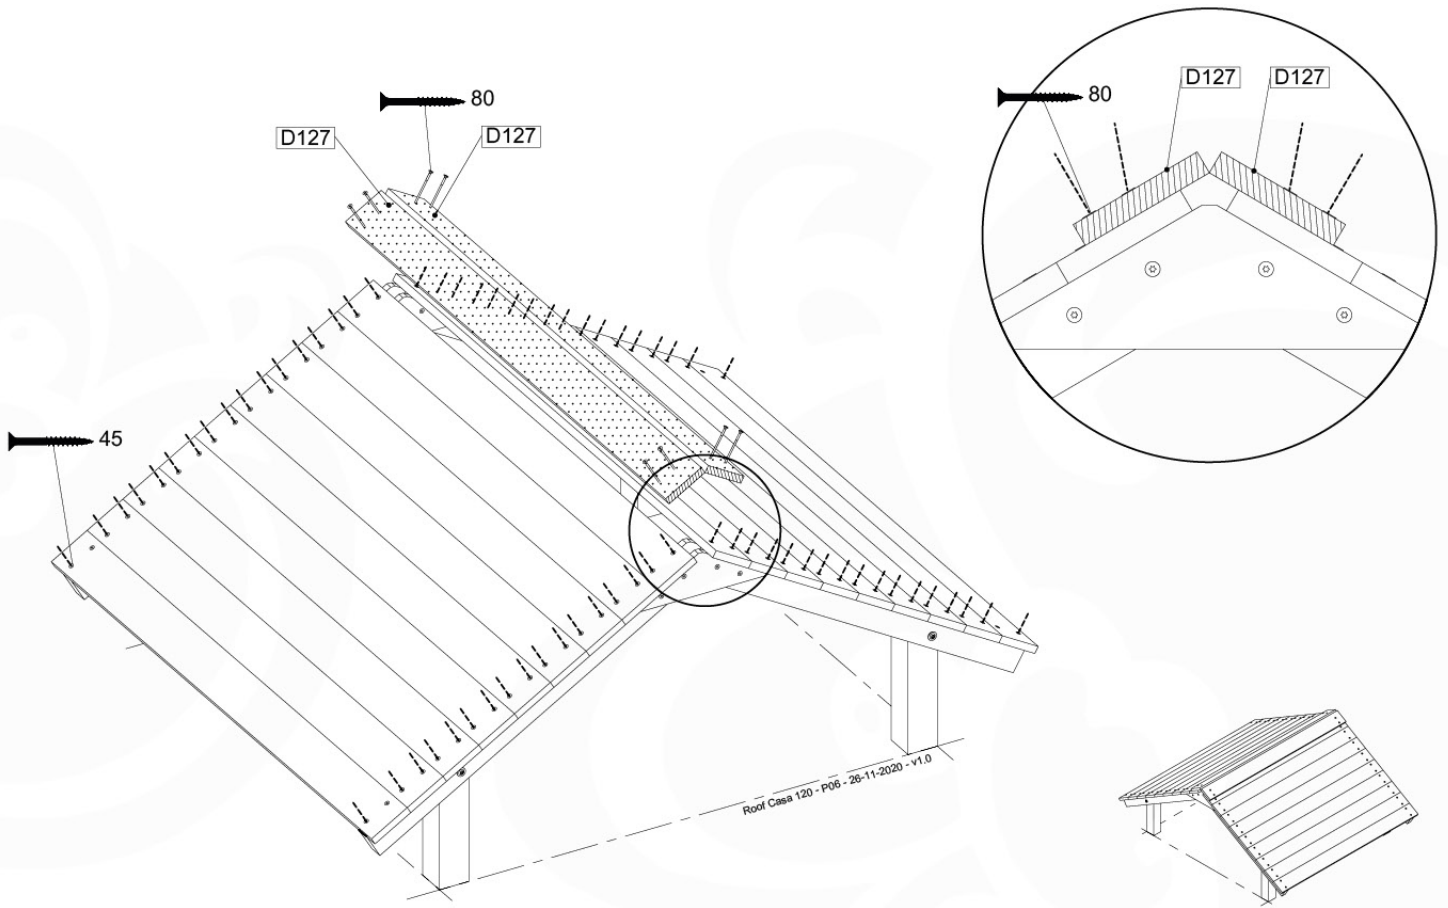

10-1

10-2

10-3

10-4

11 Ladder

LA15

	PartNo	PartName	QTY.
Hardware Pack	001_404	Stealth Screw 8x30	4
	002_219	Gap Point Screw T25 - 5x30	4
	002_220	Gap Point Screw T25 - 5x45	16
	002_223	Gap Point Screw T25 - 5x80	8
Other	005_03x	Ladder Rung Y/B/G/R	4
	005_522	Connection Bracket Mini Market	2
	022_835	Rung Cap	8
	120_102	Handgrip set (complete 2x)	1
Timber	C114	Beam 1140 mm	1
	C150	Beam 1500 mm	2
	C70	Beam 700 mm	1
	D65	Board 650 mm	2