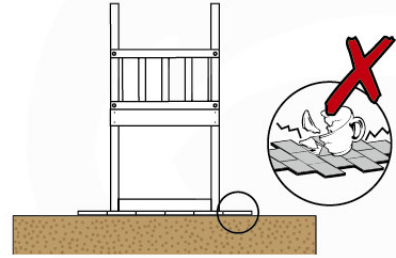

05 Safe Playground

05a

05b

05c

05d

05e