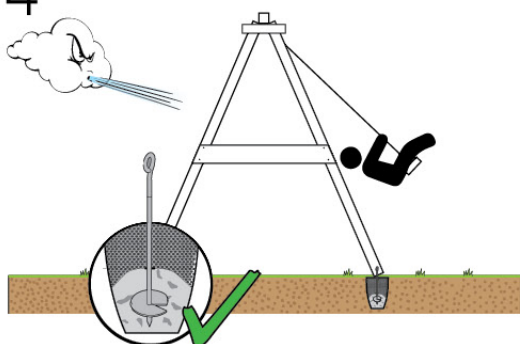

05-3

05-4

05-5

05-6

06

	PartNo	PartName	QTY.
Hardware Pack	001_406	Stealth Screw 8x45	4
	001_417	Stealth Screw 8x80	3
	001_422	Stealth Screw 8x137	3
	002_220	Gap Point Screw T25 - 5x45	12
	002_223	Gap Point Screw T25 - 5x80	6
Other	005_528	Swing Beam Bracket 7x7	1
	005_529	Swing Beam Bracket 9x9	1
	007_001	Ground-anchor	2
Hardware Pack	022_31x	bpc-base version 3	2
	022_84x	bpc cover	2
	023_031	Finishing Washer GPS 5.0	2
Other	101_003	Swing hook with Carabiner	4