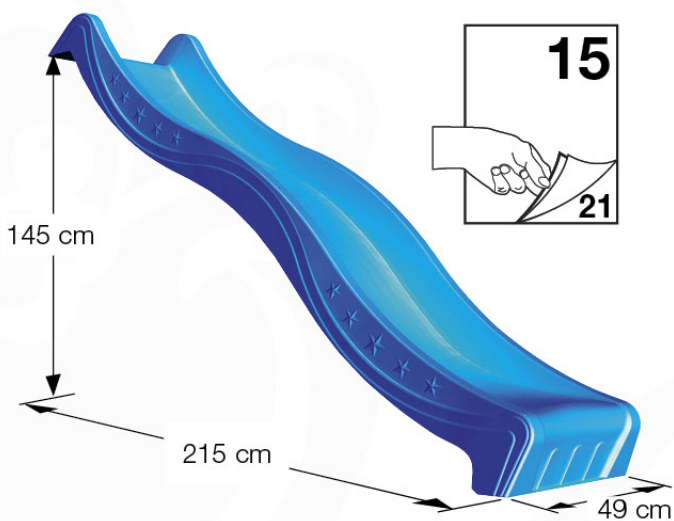

14 Add-on

Wavy Star Slide XXL

- 334_100 Yellow
- 334_200 Blue
- 334_300 Green
- 334_400 Red
- 334_500 Fuchsia
- 334_600 Dark Green