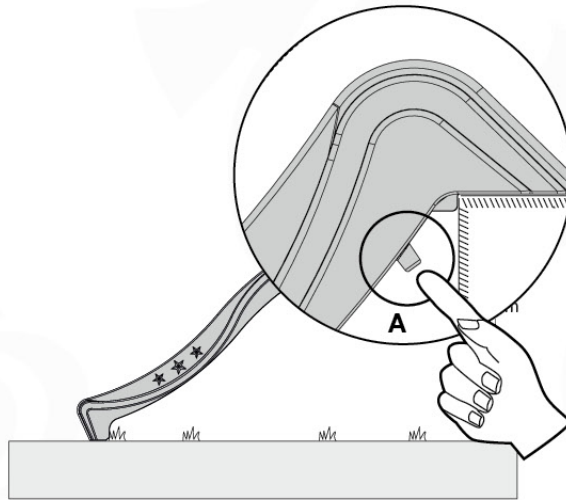

15-5

SlideFP 115 x Blauwrode - PZ3 UR - 11-2-2022 - v2

15-6