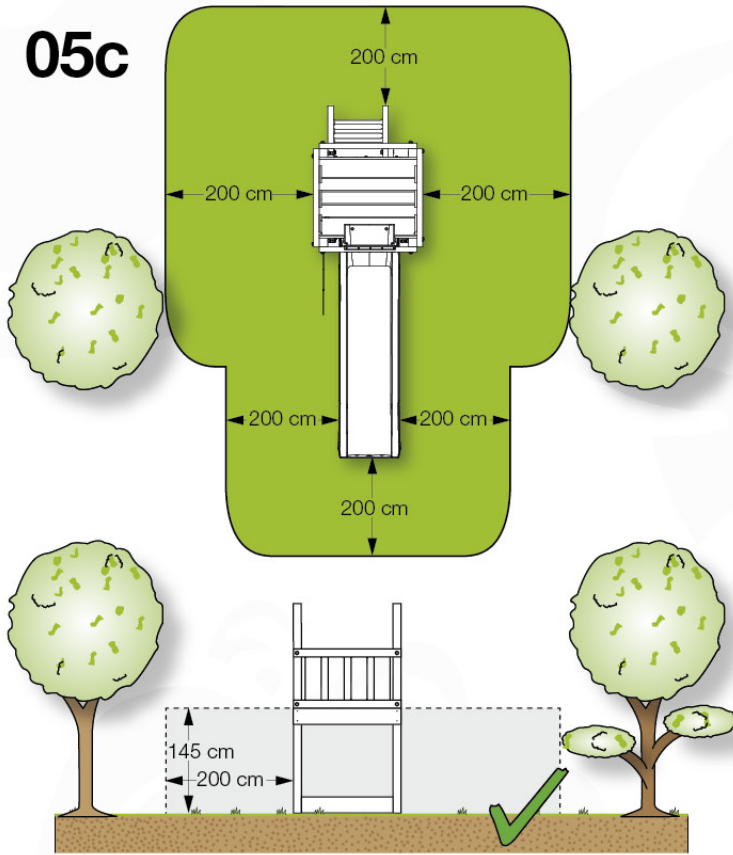

05 Safe Playground

05a

05b

05c

05d

05e