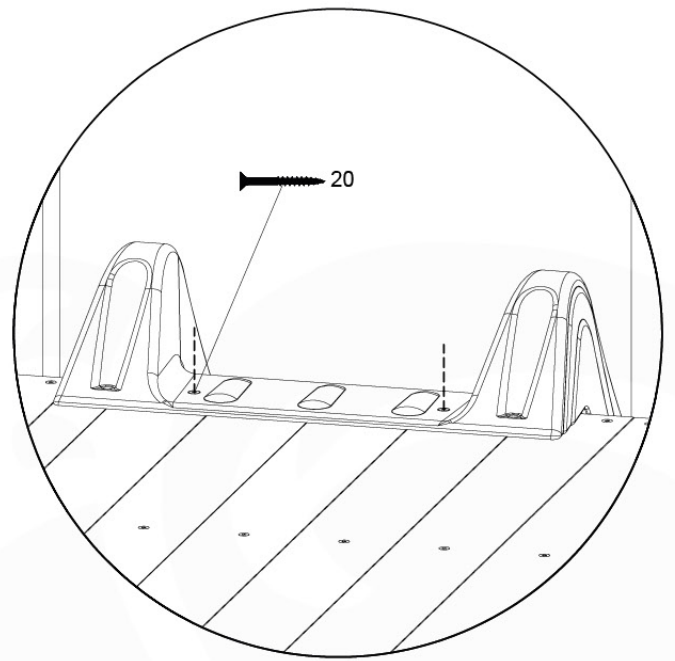

15-5

SlideFP 115 x Blauwrode - PZ3 UR - 11-2-2022 - v2

15-6