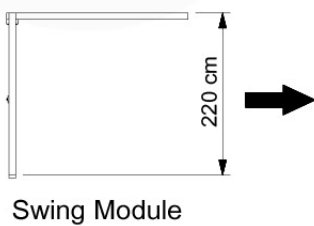

06

	PartNo	PartName	QTY.
Hardware Pack	001_406	Stealth Screw 8x45	4
	001_417	Stealth Screw 8x80	3
	001_422	Stealth Screw 8x137	3
	002_220	Gap Point Screw T25 - 5x45	12
	002_223	Gap Point Screw T25 - 5x80	6
Other	005_528	Swing Beam Bracket 7x7	1
	005_529	Swing Beam Bracket 9x9	1
	007_001	Ground-anchor	2
Hardware Pack	022_31x	bpc-base version 3	2
	022_84x	bpc cover	2
	023_031	Finishing Washer GPS 5.0	2
Other	101_003	Swing hook with Carabiner	4

Swing - P102 - 9-12-2020 - v3.0

06-1

Swing - P05ALL - 9-12-2020 - v3.0