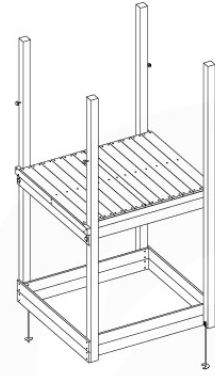

10-1

10-2

10-3

10-4

11 Ladder

LA15

	PartNo	PartName	QTY.
Hardware Pack	001_404	Stealth Screw 8x30	4
	002_219	Gap Point Screw T25 - 5x30	4
	002_220	Gap Point Screw T25 - 5x45	16
	002_223	Gap Point Screw T25 - 5x80	8
Other	005_03x	Ladder Rung Y/B/G/R	4
	005_522	Connection Bracket Mini Market	2
	022_835	Rung Cap	8
	120_102	Handgrip set (complete 2x)	1
Timber	C114	Beam 1140 mm	1
	C150	Beam 1500 mm	2
	C70	Beam 700 mm	1
	D65	Board 650 mm	2

+

13

1-Swing Module / 2-Swing Module
457_101
457_102

+

13

1-Climb Module / 2-Climb Module
457_105
457_106

13 Ground Anchors

GA05

Parts:

Assembly Package Tower
194_300

Tower Anchors - P02-GA05 - 22022022 - v3.1

13-1

13-2

40 L
/ 80 kg

1.

2.