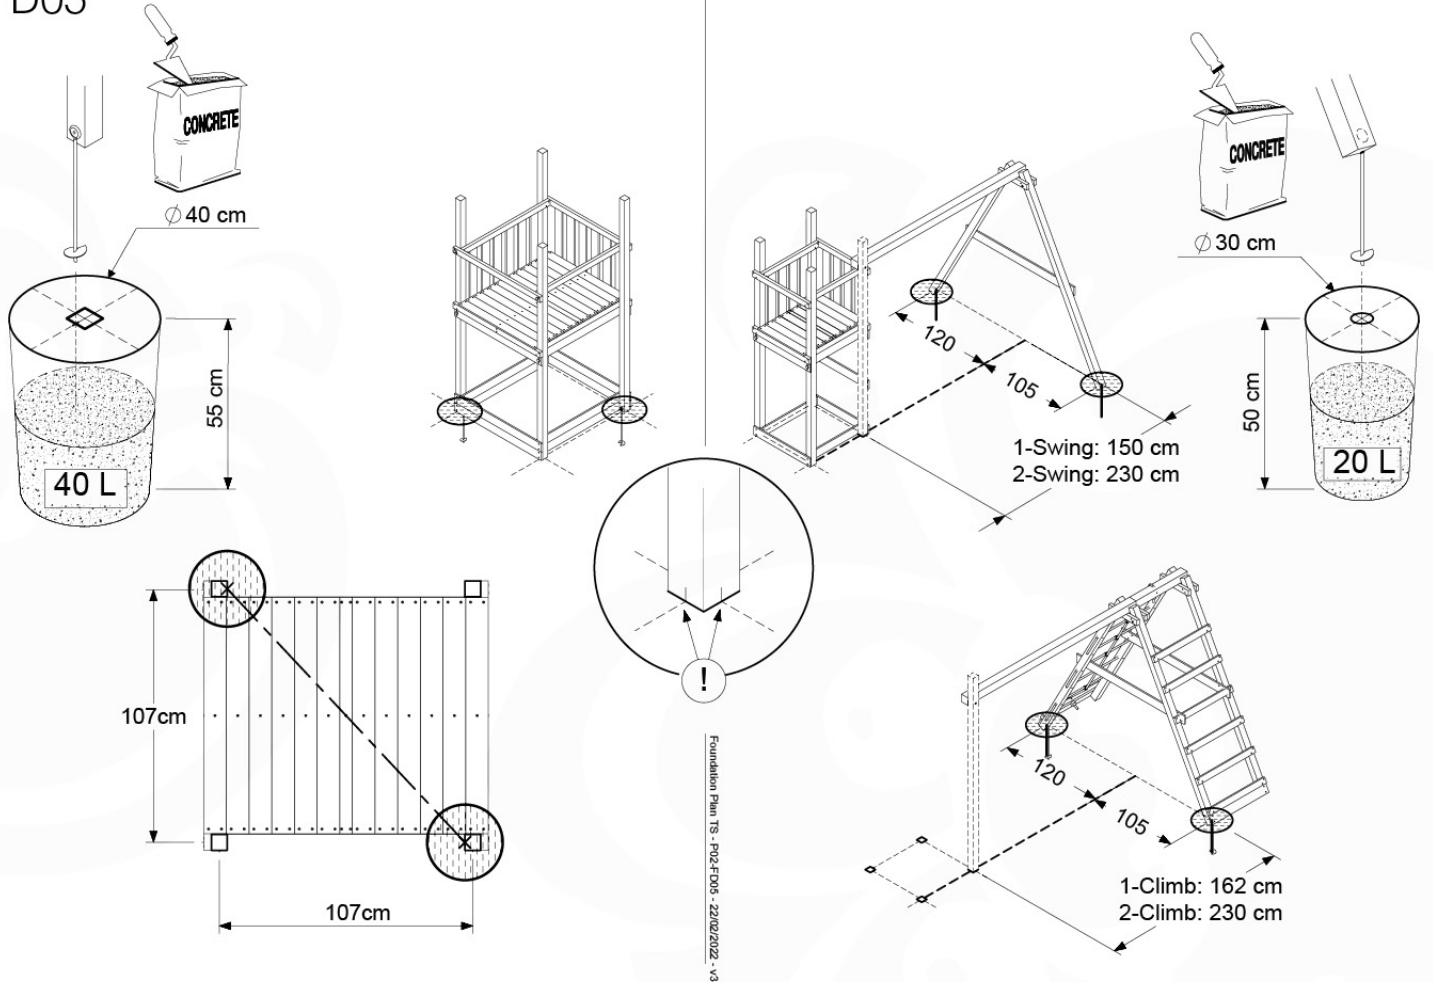

06 Playground Foundation

FD05

07 Base Tower

BT14

	PartNo	PartName	QTY.
Hardware pack	001_406	Stealth Screw 8x45	6
	001_417	Stealth Screw 8x80	4
	002_220	Gap Point Screw T25 - 5x45	118
	002_223	Gap Point Screw T25 - 5x80	20
	022_31x	bpc-base version 3	8
	022_84x	bpc cover	8
Other	007_001	Ground-anchor	2
Timber	A240	Post 70x70 L2400	4
	C114	Beam 1140 mm	5
	D100	Board 1000 mm	14
	D114	Board 1140 mm	12