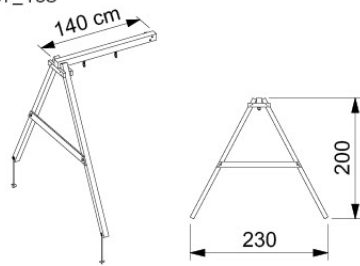

Swing Frames & Modules

1-Swing Frame 200

857_103