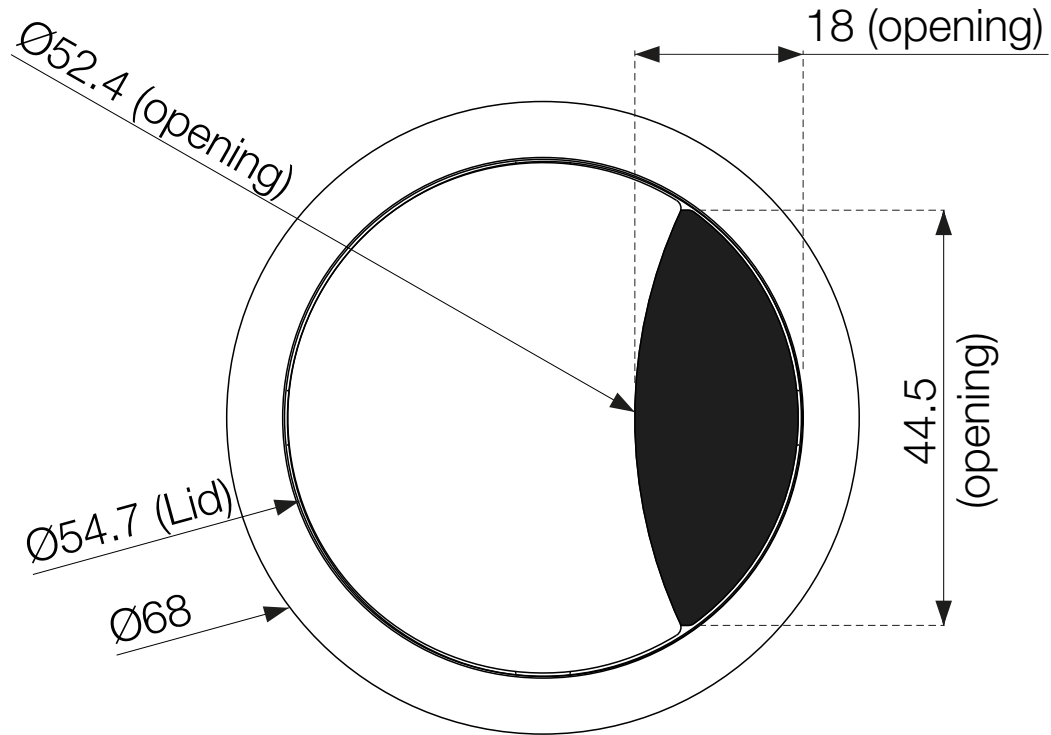

- 429-KS66
- 429-KS66W
- 429-KS66B

## Cable feed-through, Ø60 mm

### Top view

### Side view