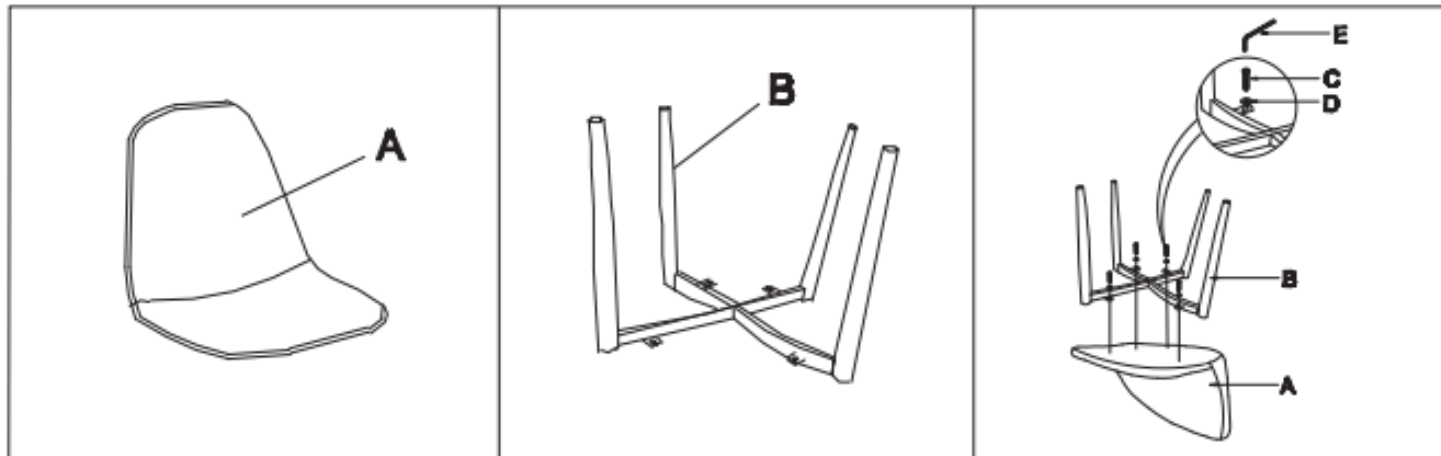

Polar dining Chair XXS - Blue Velvet- 18061-887

Art no	Description
88888-592	SP-for Polar dining Chair XXS –Screw Set
88888-825	SP-for Polar Dining Chair XXS –Black Leg
88888-826	SP- Polar Dining Chair XXS - Seat Blue Velvet