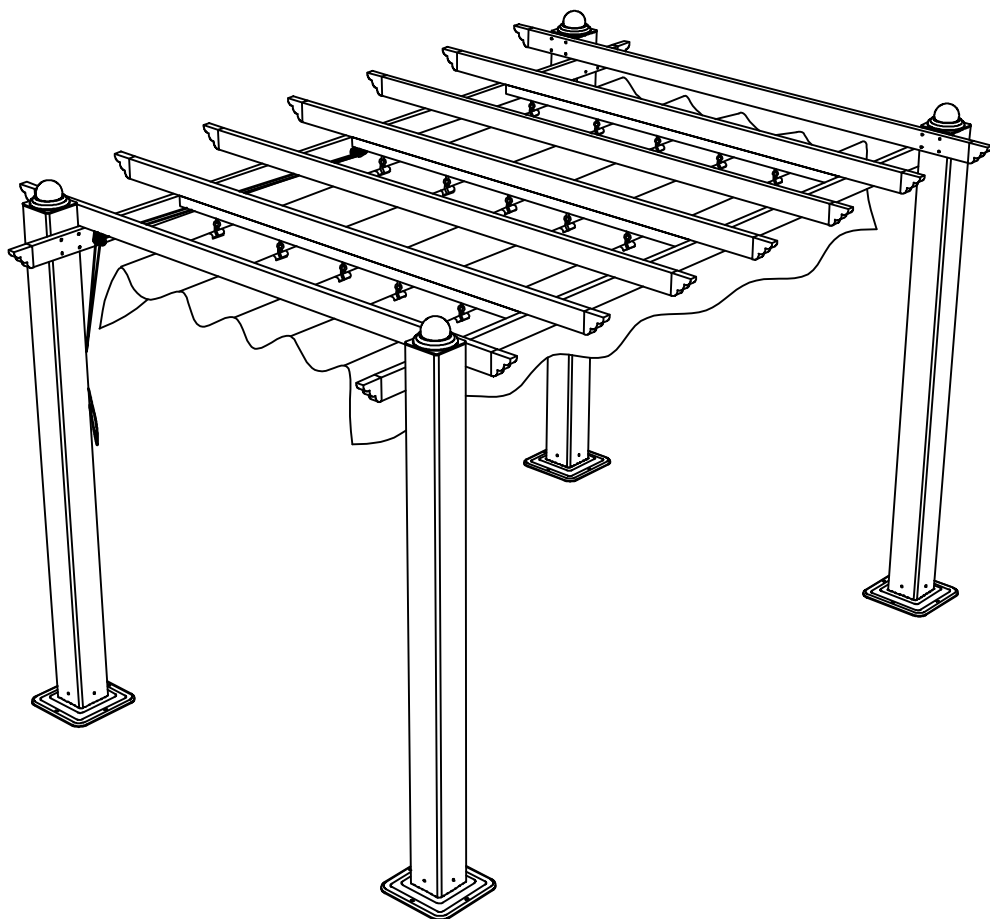

# 3X4M GRAPE TRELIS GAZEBO

# Parts List

Item	Description	Qty	Instruction
A	Left Column	1	
B	Right Column	2	
C	Left Column	1	
D	Long Trave	1	
E	Long Trave	1	
F	Trave	2	
G	Trave	2	
H	Trave	2	
I	Trave	1	
J	End Cap	4	
K	Cover	1	
L	Bases	4	
M	M6 x 15 Screws	16	
N	M6 x 45 Screws	34	
O	M6 x 72 Screws	10	
P	Steel nail	16	
Q	Nutl	2	
R	Pulley	8	
S	Allen wrench	1	
T	Lron koon	2	