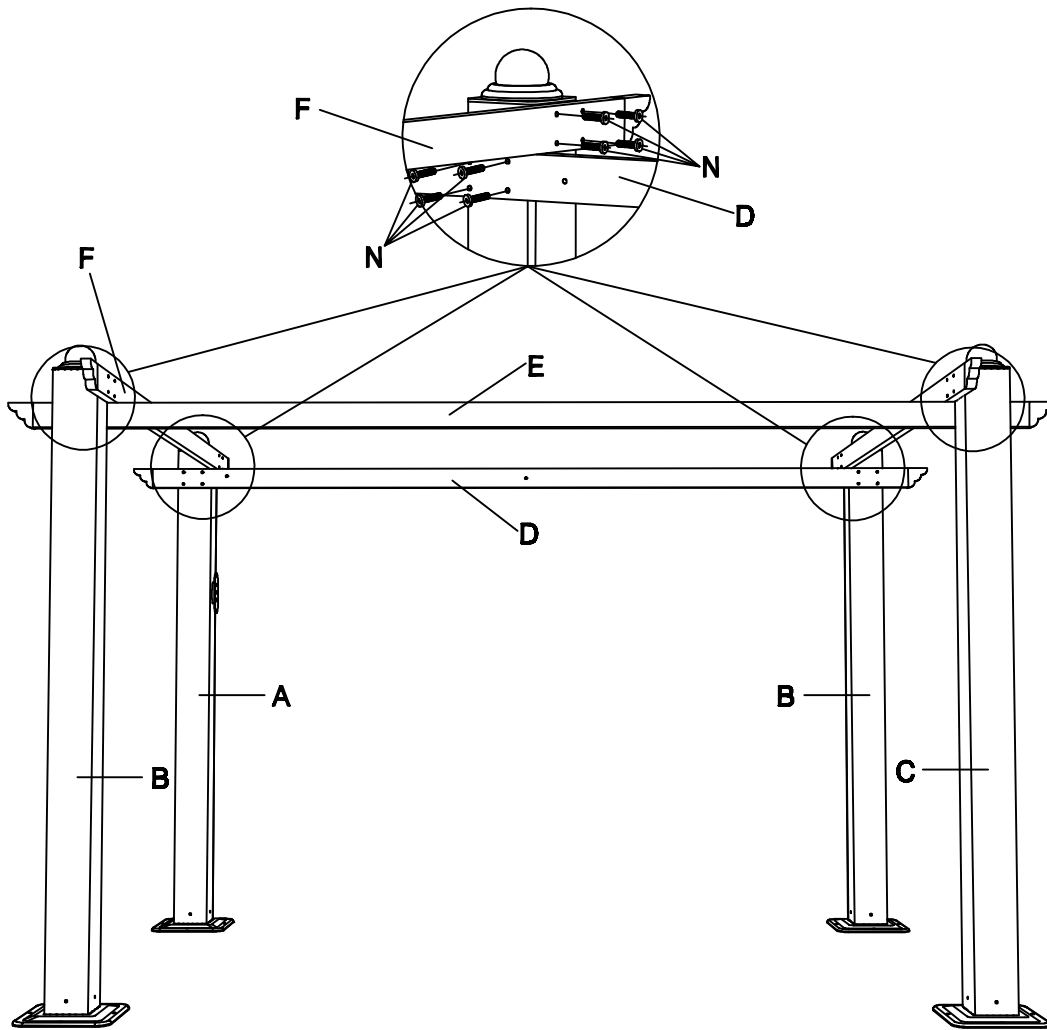

Step-3

F x2 N x32