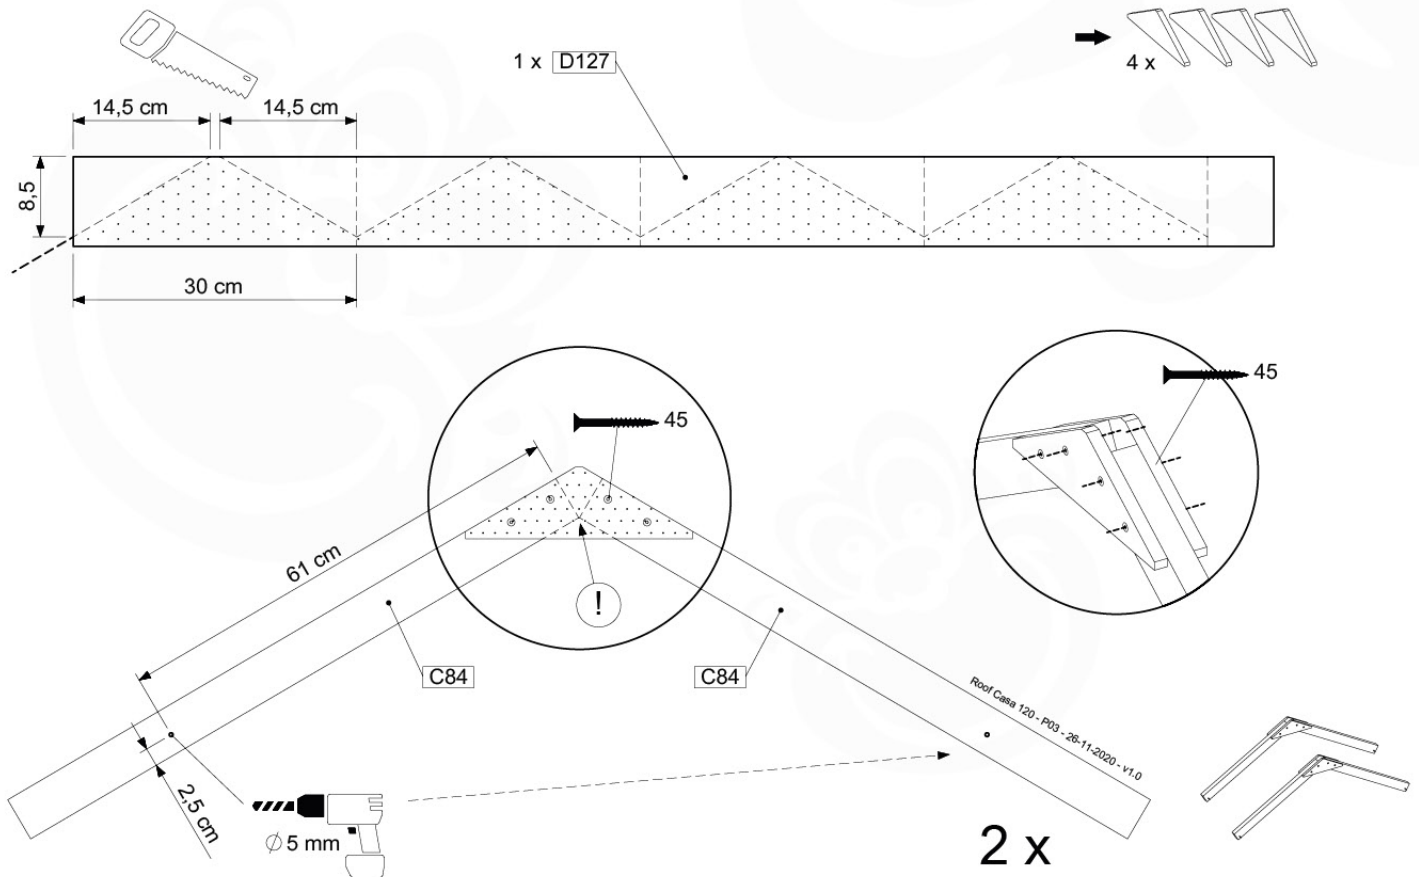

10 Roof

RF09

	PartNo	PartName	QTY.
Hardware Pack	001_417	Stealth Screw 8x80	4
	002_220	Gap Point Screw T25 - 5x45	96
	002_223	Gap Point Screw T25 - 5x80	8
Timber	C84	Beam 840 mm	4
	D127	Board 1270 mm	19-23

Roof Casa 120 - P02 - 26-11-2020 - v1.0

10-1