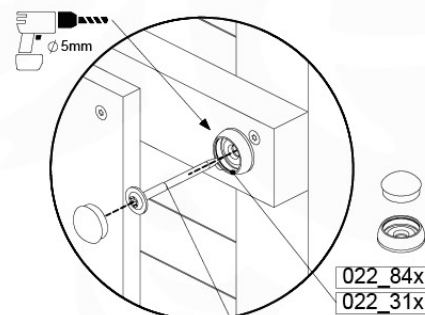

08-1

HARDWARE PACK TOWER → 80