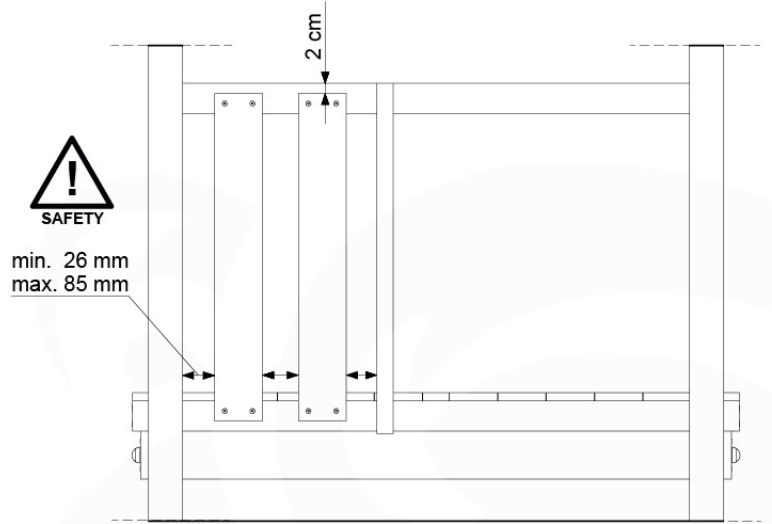

16-2

Fireman's Pole (201_275)
040_335 Part 2

17 Accessories

AC01

(194_119)

	PartNo	PartName	QTY.
Hardware Pack 100_617	001_406	Stealth Screw 8x45	1
	002_041	Dome head screw 4.5 x 20 mm	3
	002_042	Dome head screw 3.5 x 13mm	4
	002_219	Gap Point Screw T25 - 5x30	2
Other	022_300	Steering Wheel	1
	022_800	Rail P/T 105	1
	022_910	Sandpad	1
	103_901	Logo ID Plate	1
	104_107	Tool Set Climbing Units	1
	120_024	Tower Flag	1
	122_302	Telescope	1

Accessory set - P02 - 29-9-2021 - v4