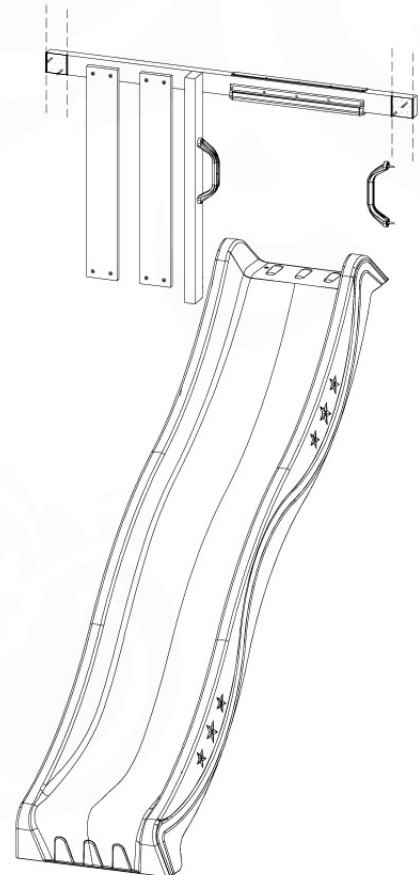

15 Slide Set

SL11

	PartNo	PartName	QTY.
Hardware Pack	000_101	Nail Pan Head	10
	002_220	Gap Point Screw T25 - 5x45	8
	002_223	Gap Point Screw T25 - 5x80	8
	002_308	Gap Point Screw T25 - 5x20	2
Other	120_102	Handgrip set (complete 2x)	1
	123_200	Bumperpad	1
	324_xxx 334_xxx	Wavy Star Slide XL 2200 mm / Wavy Star Slide XXL 2650 mm	1
Timber	C114	Beam 1140 mm	1
	C70	Beam 700 mm	1
	D65	Board 650 mm	2