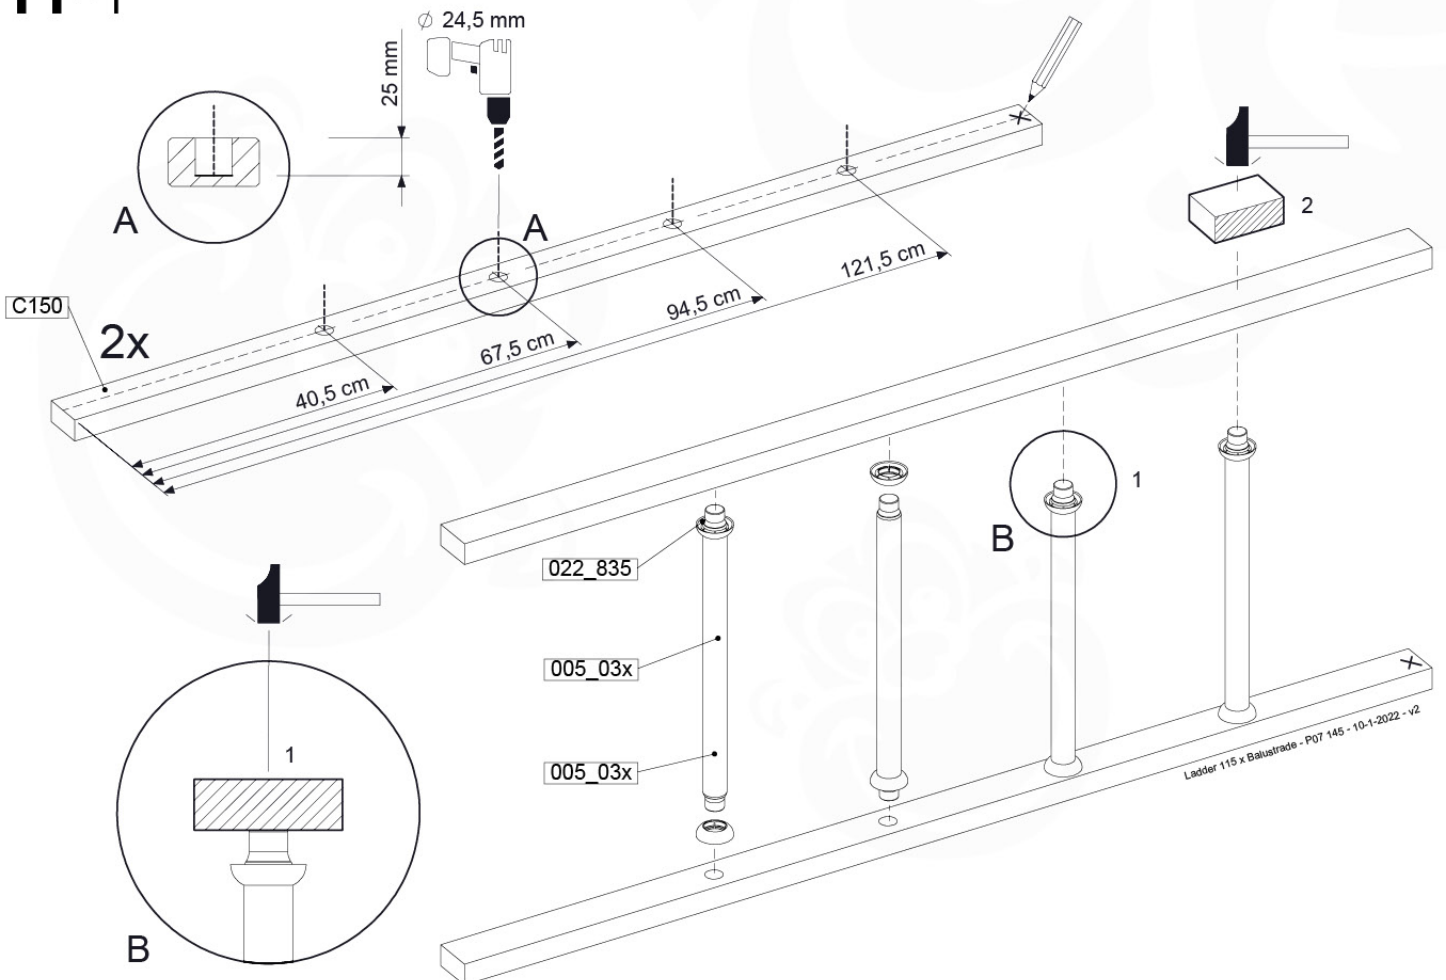

11 Ladder

LA15

	PartNo	PartName	QTY.
Hardware Pack	001_404	Stealth Screw 8x30	4
	002_219	Gap Point Screw T25 - 5x30	4
	002_220	Gap Point Screw T25 - 5x45	16
	002_223	Gap Point Screw T25 - 5x80	8
Other	005_03x	Ladder Rung Y/B/G/R	4
	005_522	Connection Bracket Mini Market	2
	022_835	Rung Cap	8
	120_102	Handgrip set (complete 2x)	1
Timber	C114	Beam 1140 mm	1
	C150	Beam 1500 mm	2
	C70	Beam 700 mm	1
	D65	Board 650 mm	2

11-1