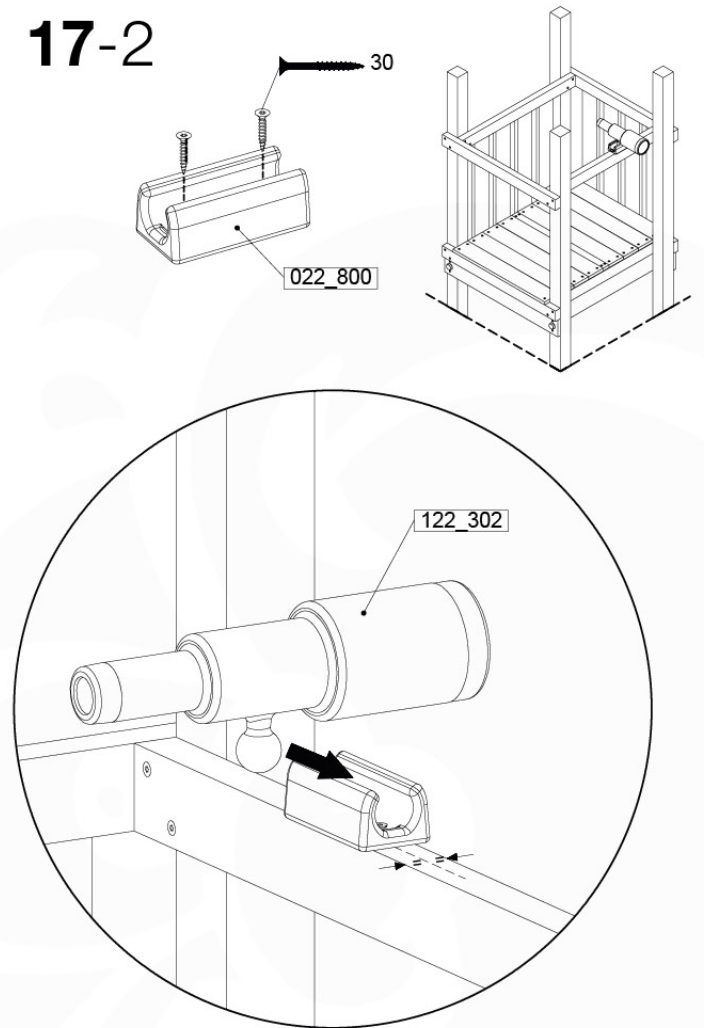

17-1

17-2

17-3

17-4

Accessories set - P03 - 29-9-2021 - v4

Accessories set - P04 - 29-9-2021 - v4