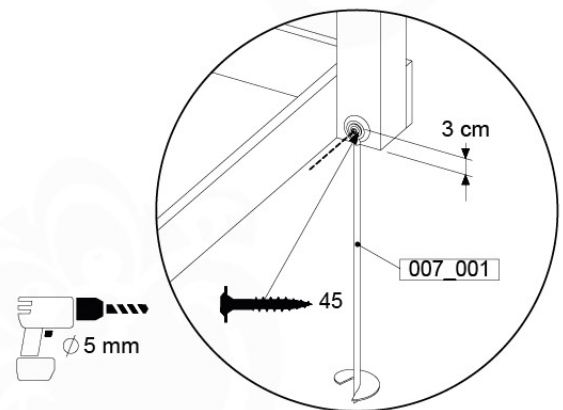

13 Ground Anchors

GA05

Parts:

Assembly Package Tower
194_300

Tower Anchors - P02-GA05 - 22022022 - v3.1

13-1

Tower Anchors - P07-BT - 22022022 - v3.1