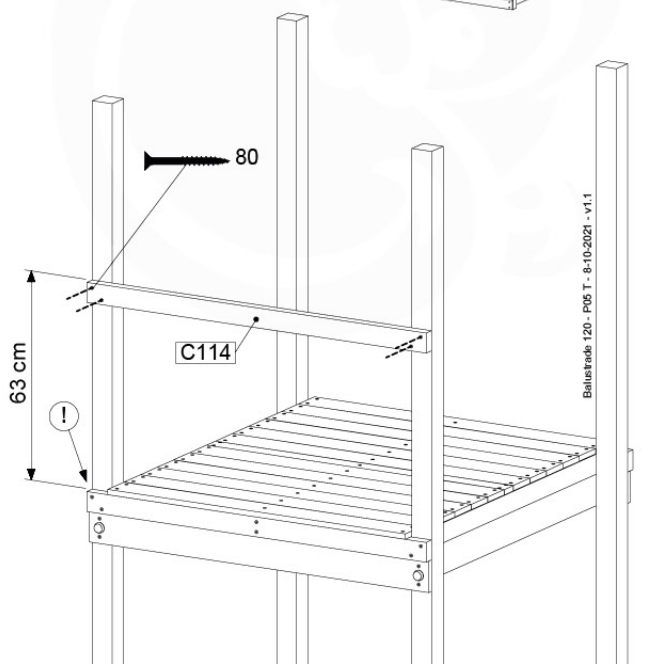

Balustrade 120 - P06 T - 8-10-2021 - v1.1