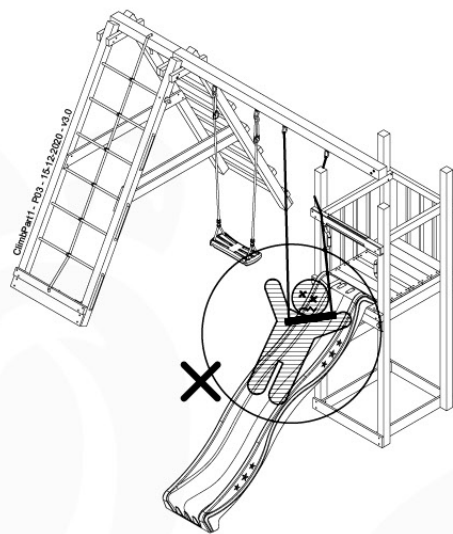

# 05-6

	PartNo	PartName	QTY.
Hardware Pack	001_406	Stealth Screw 8x45	2
	001_417	Stealth Screw 8x80	6
	001_422	Stealth Screw 8x137	6
	002_220	Gap Point Screw T25 - 5x45	43
	002_223	Gap Point Screw T25 - 5x80	45
	002_301	Dry Wall Screw PH2 3.9 x 40 mm	7
Other	005_528	Swing Beam Bracket 7x7	2
	005_529	Swing Beam Bracket 9x9	2
	007_001	Ground-anchor	2
	020_317	Rope Polyester 16mm Green 3.4m	1
	020_318	Rope Polyester 16mm Green 8.1m	1
	022_455	Rope Cross Connector Egg	7
Hardware Pack	023_031	Finishing Washer GPS 5.0	4
Other	101_003	Swing hook with Carabiner	4