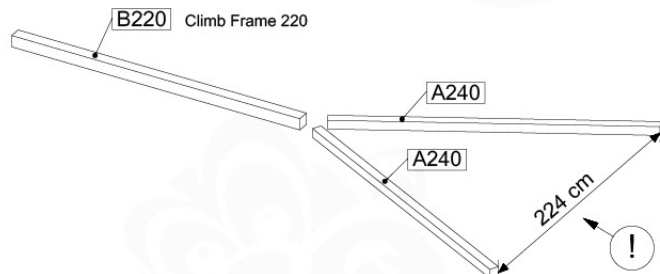

PartNo	PartName	QTY.
Hardware Pack	001_406	Stealth Screw 8x45	2
	001_417	Stealth Screw 8x80	6
	001_422	Stealth Screw 8x137	6
	002_220	Gap Point Screw T25 - 5x45	43
	002_223	Gap Point Screw T25 - 5x80	45
	002_301	Dry Wall Screw PH2 3.9 x 40 mm	7
Other	005_528	Swing Beam Bracket 7x7	2
	005_529	Swing Beam Bracket 9x9	2
	007_001	Ground-anchor	2
	020_317	Rope Polyester 16mm Green 3.4m	1
	020_318	Rope Polyester 16mm Green 8.1m	1
	022_455	Rope Cross Connector Egg	7
Hardware Pack	023_031	Finishing Washer GPS 5.0	4
Other	101_003	Swing hook with Carabiner	4

ClimbPart1 - P02 - 15-12-2020 - v3.0

06-1

ClimbPart1 - P05ALL - 15-12-2020 - v3.0