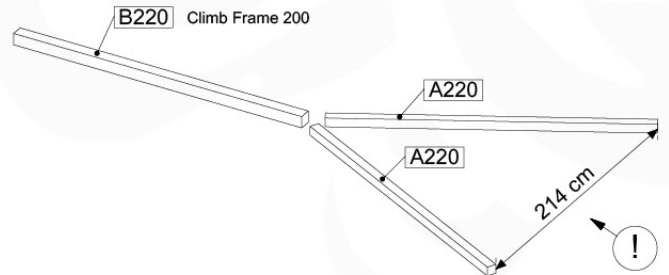

PartNo	PartName	QTY.
Hardware Pack	001_406	Stealth Screw 8x45	2
	001_417	Stealth Screw 8x80	6
	001_422	Stealth Screw 8x137	6
	002_220	Gap Point Screw T25 - 5x45	43
	002_223	Gap Point Screw T25 - 5x80	45
	002_301	Dry Wall Screw PH2 3.9 x 40 mm	7
Other	005_528	Swing Beam Bracket 7x7	2
	005_529	Swing Beam Bracket 9x9	2
	007_001	Ground-anchor	2
	020_317	Rope Polyester 16mm Green 3.4m	1
	020_318	Rope Polyester 16mm Green 8.1m	1
	022_455	Rope Cross Connector Egg	7
Hardware Pack	023_031	Finishing Washer GPS 5.0	4
Other	101_003	Swing hook with Carabiner	4

ClimbPart1 - P02 - 15-12-2020 - v3.0

06-1