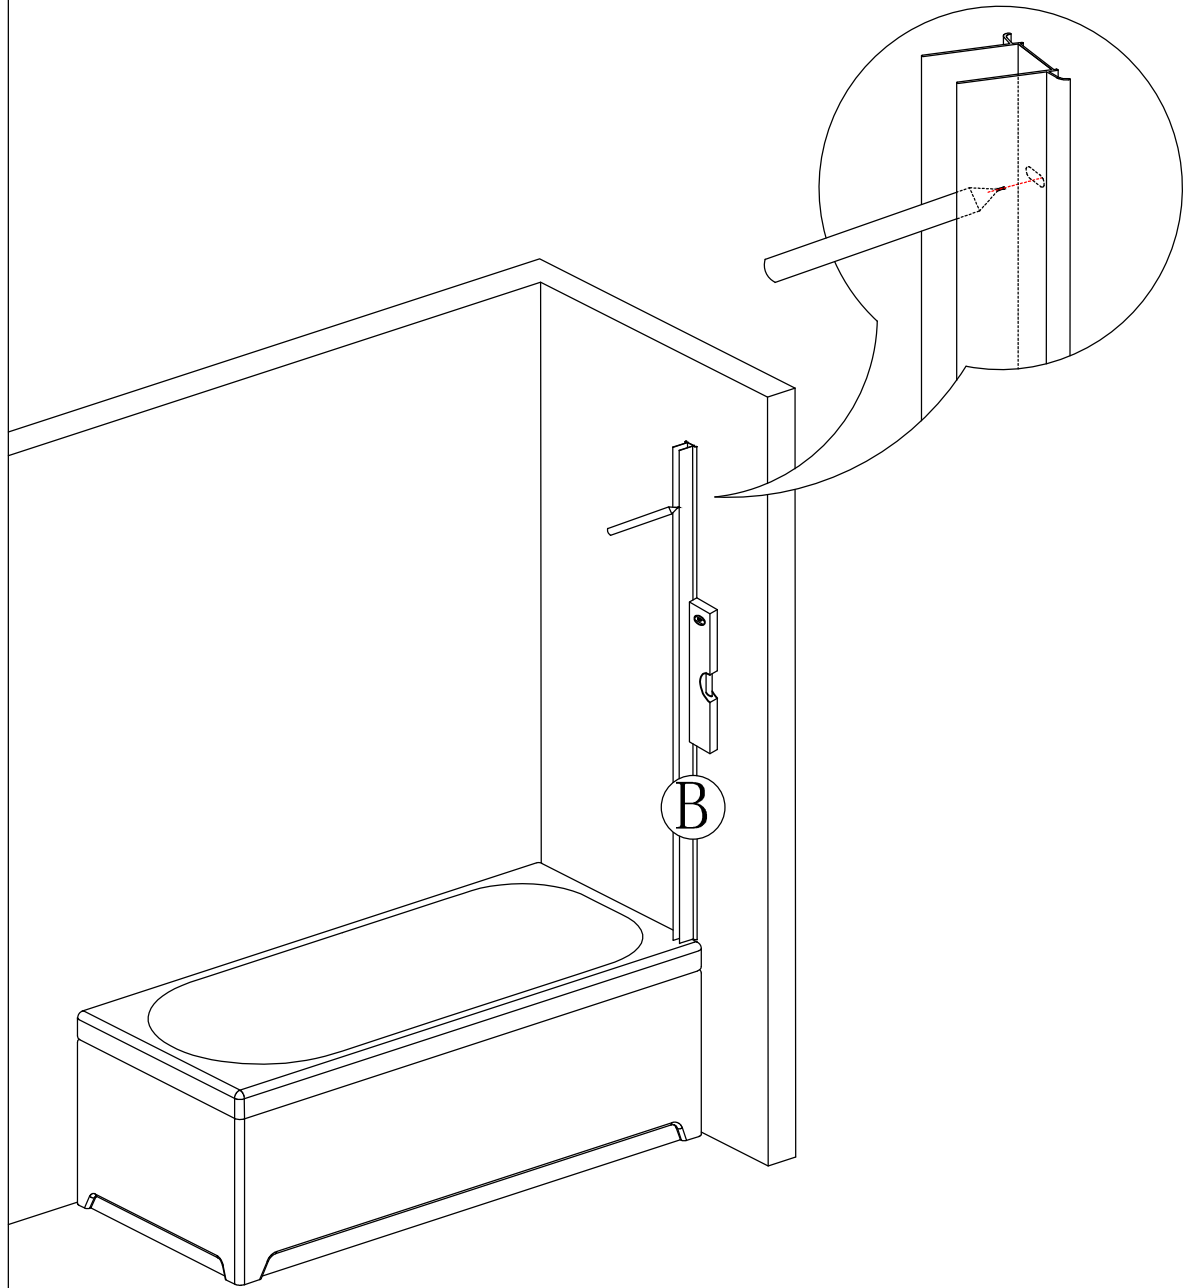

Bahag No. 20586216

CE

Made for
Bahag AG
Gutenbergstr. 21
68167 Mannheim
Germany

Ø6 Ø2.8

< 1 >

< 2 >

< 4 >