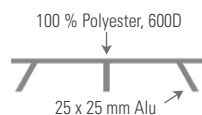

↕ 205 x 78 x 51 cm

8,1 kg

Max.
120 kg