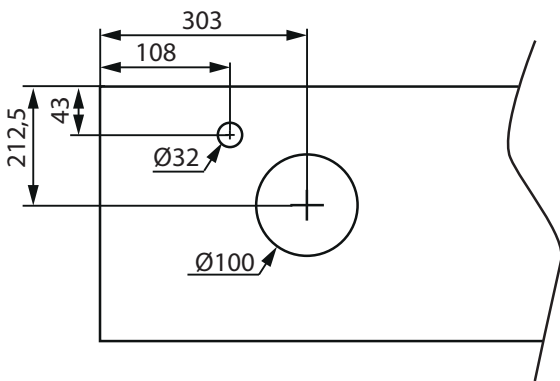

NORRO®

TOP PLATE 1200
ART: 3016, 3065

LIFESTYLE CONCEPT/ FLEXLINE

LOOP

(mm)

PEAK

(mm)

COAST

INDRIA

(mm)

RELOUNGE

LOOP

(mm)

PEAK

(mm)

COAST