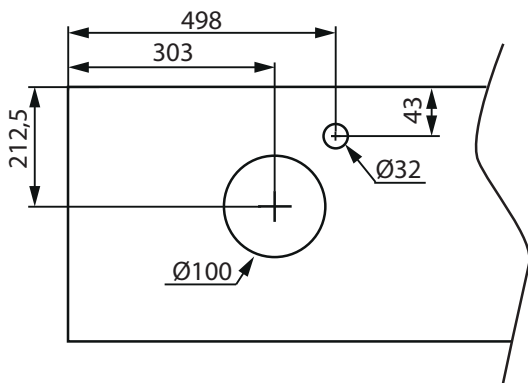

NORRO®

TOP PLATE 1200
ART: 3016, 3065

LIFESTYLE CONCEPT/ FLEXLINE

LOOP

(mm)

PEAK

(mm)

COAST

INDRIA

(mm)

RELOUNGE

LOOP

(mm)

PEAK

(mm)

COAST