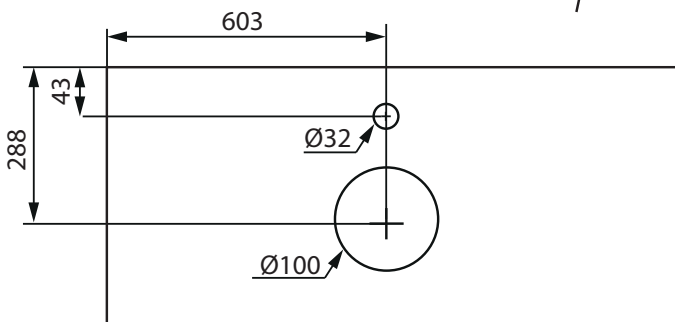

NORRO®

TOP PLATE 1200
ART: 3016, 3065

LIFESTYLE CONCEPT/ FLEXLINE

LOOP

(mm)

PEAK

(mm)

COAST

INDRIA

(mm)

RELOUNGE

LOOP

(mm)

PEAK

(mm)

COAST