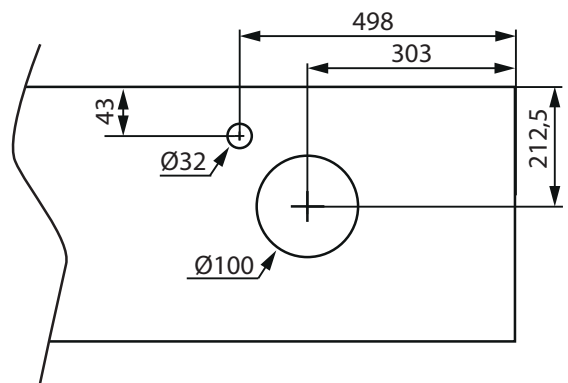

NORRO®

TOP PLATE 1200
ART: 3016, 3065

LIFESTYLE CONCEPT/ FLEXLINE

LOOP

(mm)

PEAK

(mm)

COAST

INDRIA

(mm)

RELOUNGE

LOOP

(mm)

PEAK

(mm)

COAST