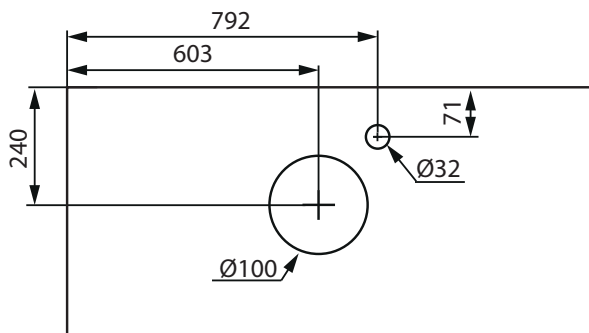

035 166430 **SE**
info@noro.se

020 7435740 **FI**
info@norokylpyhuone.fi

216 28860 **NO**
info@noro.se

702 52822 **DK**
info@noro.dk