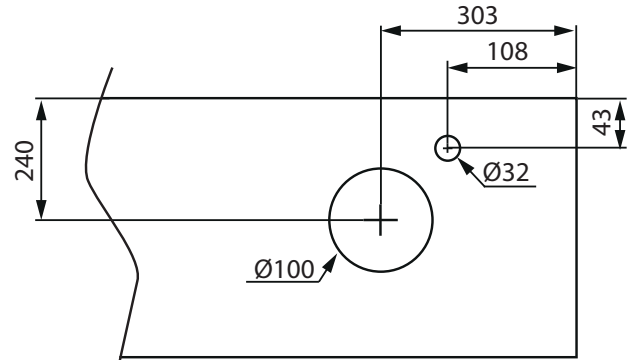

NORRO®

TOP PLATE 1200
ART: 3016, 3065

LIFESTYLE CONCEPT/ FLEXLINE

LOOP

(mm)

PEAK

(mm)

COAST

INDRIA

(mm)

RELOUNGE

LOOP

(mm)

PEAK

(mm)

COAST