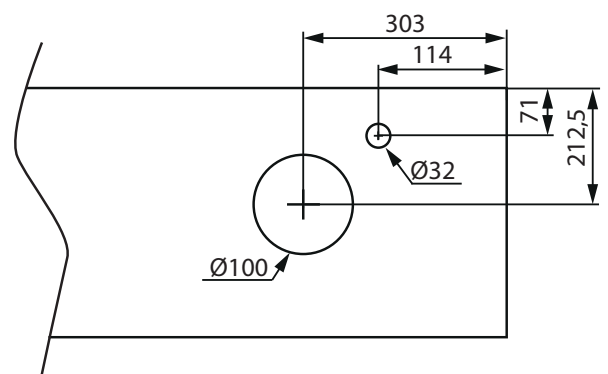

NORRO®

TOP PLATE 1200
ART: 3016, 3065

LIFESTYLE CONCEPT/ FLEXLINE

LOOP

(mm)

PEAK

(mm)

COAST

INDRIA

(mm)

RELOUNGE

LOOP

(mm)

PEAK

(mm)

COAST