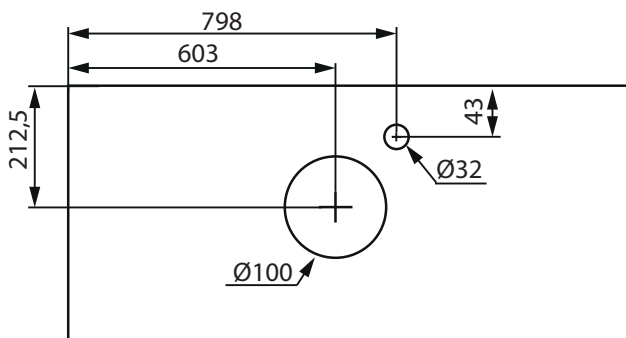

NORRO®

TOP PLATE 1200
ART: 3016, 3065

LIFESTYLE CONCEPT/ FLEXLINE

LOOP

(mm)

PEAK

(mm)

COAST

INDRIA

(mm)

RELOUNGE

LOOP

(mm)

PEAK

(mm)

COAST