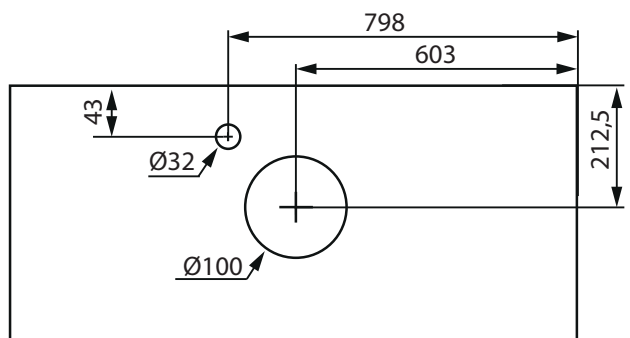

NORRO®

TOP PLATE 1200
ART: 3016, 3065

LIFESTYLE CONCEPT/ FLEXLINE

LOOP

(mm)

PEAK

(mm)

COAST

INDRIA

(mm)

RELOUNGE

LOOP

(mm)

PEAK

(mm)

COAST