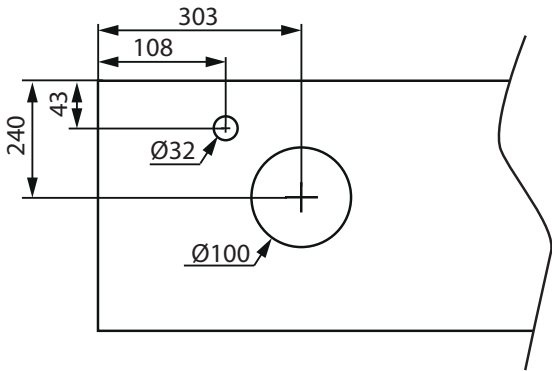

NORRO®

TOP PLATE 1200
ART: 3016, 3065

LIFESTYLE CONCEPT/ FLEXLINE

LOOP

(mm)

PEAK

(mm)

COAST

INDRIA

(mm)

RELOUNGE

LOOP

(mm)

PEAK

(mm)

COAST