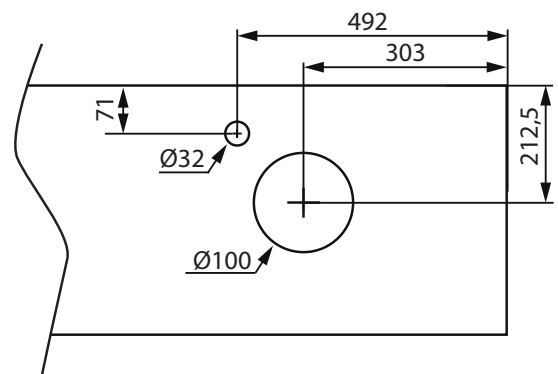

NORRO®

TOP PLATE 1200
ART: 3016, 3065

LIFESTYLE CONCEPT/ FLEXLINE

LOOP

(mm)

PEAK

(mm)

COAST

INDRIA

(mm)

RELOUNGE

LOOP

(mm)

PEAK

(mm)

COAST