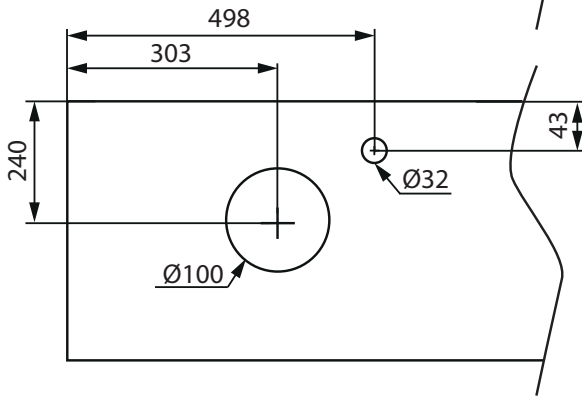

NORRO®

TOP PLATE 1200
ART: 3016, 3065

LIFESTYLE CONCEPT/ FLEXLINE

LOOP

(mm)

PEAK

(mm)

COAST

INDRIA

(mm)

RELOUNGE

LOOP

(mm)

PEAK

(mm)

COAST