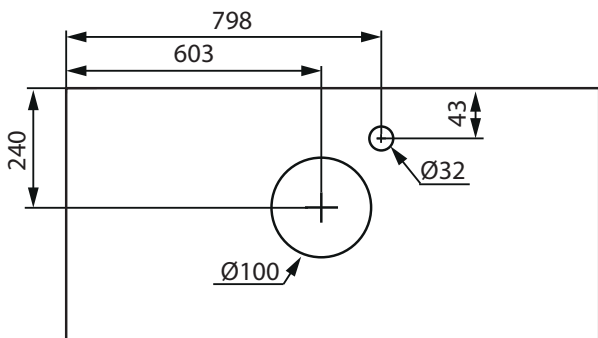

NORRO®

TOP PLATE 1200
ART: 3016, 3065

LIFESTYLE CONCEPT/ FLEXLINE

LOOP

(mm)

PEAK

(mm)

COAST

INDRIA

(mm)

RELOUNGE

LOOP

(mm)

PEAK

(mm)

COAST