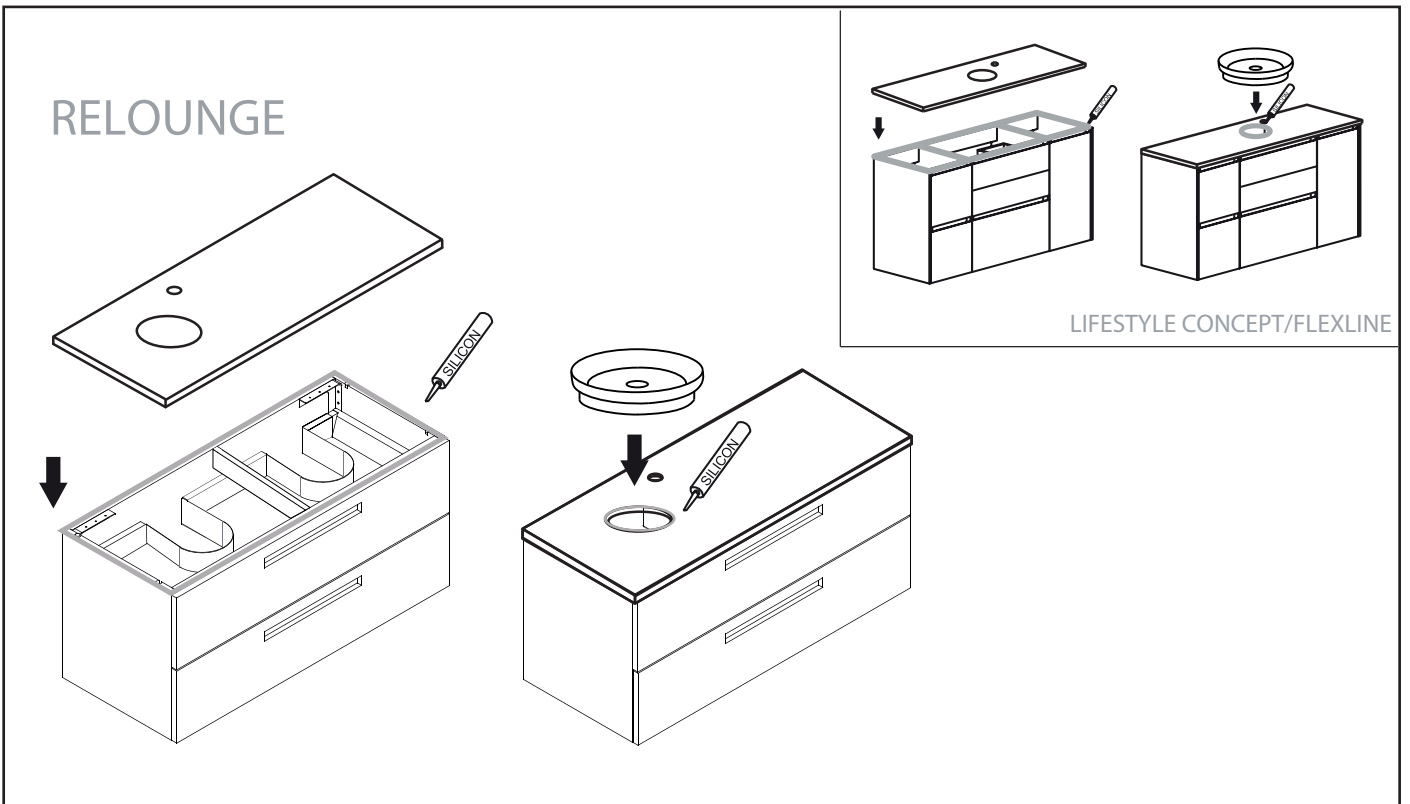

NORRO®

TOP PLATE 1200
ART: 3016, 3065

LIFESTYLE CONCEPT/ FLEXLINE

LOOP

(mm)

PEAK

(mm)

COAST

INDRIA

(mm)

RELOUNGE

LOOP

(mm)

PEAK

(mm)

COAST