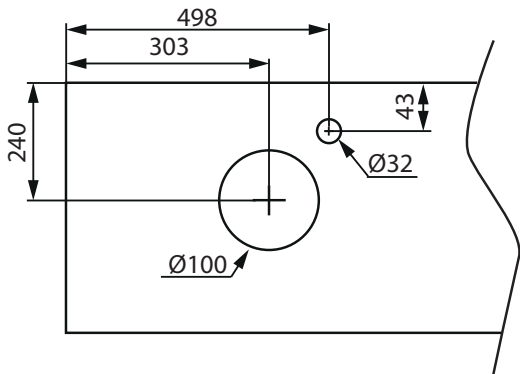

NORRO®

TOP PLATE 1200
ART: 3016, 3065

LIFESTYLE CONCEPT/ FLEXLINE

LOOP

(mm)

PEAK

(mm)

COAST

INDRIA

(mm)

RELOUNGE

LOOP

(mm)

PEAK

(mm)

COAST