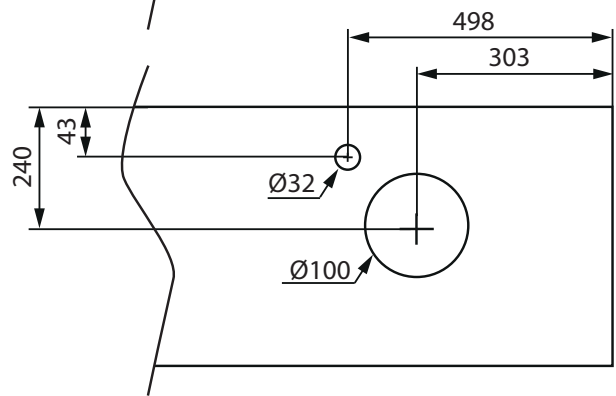

NORRO®

TOP PLATE 1200
ART: 3016, 3065

LIFESTYLE CONCEPT/ FLEXLINE

LOOP

(mm)

PEAK

(mm)

COAST

INDRIA

(mm)

RELOUNGE

LOOP

(mm)

PEAK

(mm)

COAST