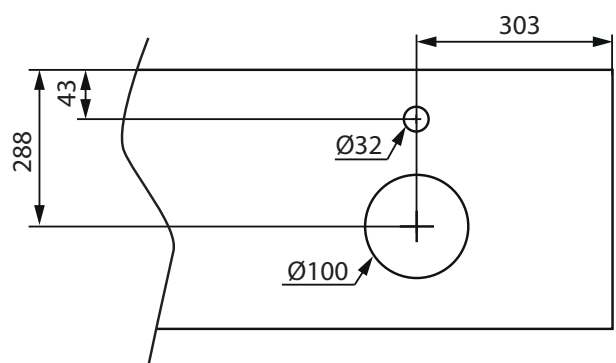

NORRO®

TOP PLATE 1200
ART: 3016, 3065

LIFESTYLE CONCEPT/ FLEXLINE

LOOP

(mm)

PEAK

(mm)

COAST

INDRIA

(mm)

RELOUNGE

LOOP

(mm)

PEAK

(mm)

COAST