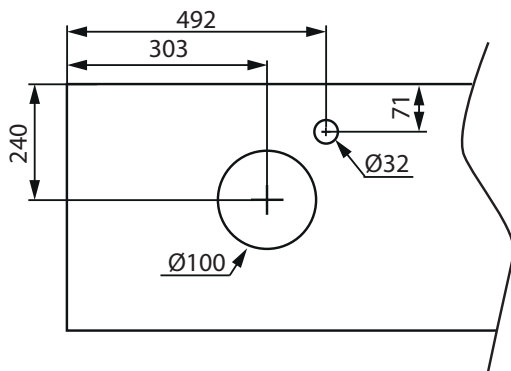

035 166430 **SE**
info@noro.se

020 7435740 **FI**
info@norokylpyhuone.fi

216 28860 **NO**
info@noro.se

702 52822 **DK**
info@noro.dk