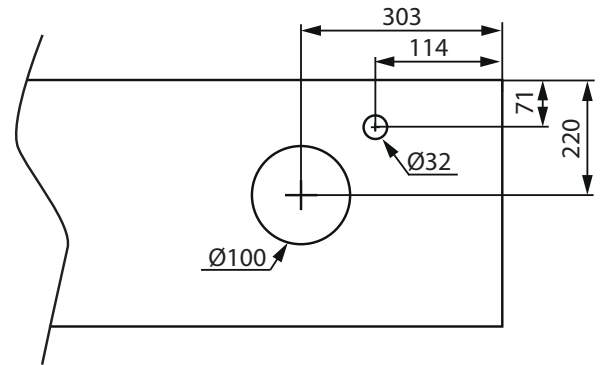

035 166430 **SE**
info@noro.se

020 7435740 **FI**
info@norokylpyhuone.fi

216 28860 **NO**
info@noro.se

702 52822 **DK**
info@noro.dk