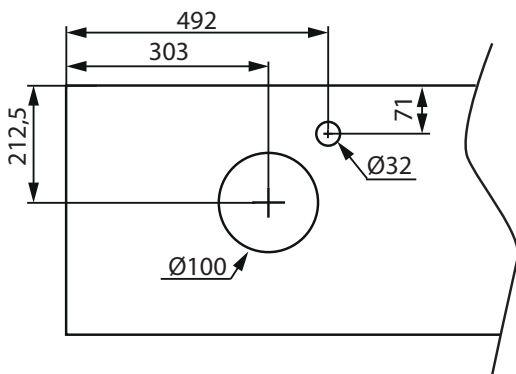

NORRO®

TOP PLATE 1200
ART: 3016, 3065

LIFESTYLE CONCEPT/ FLEXLINE

LOOP

(mm)

PEAK

(mm)

COAST

INDRIA

(mm)

RELOUNGE

LOOP

(mm)

PEAK

(mm)

COAST