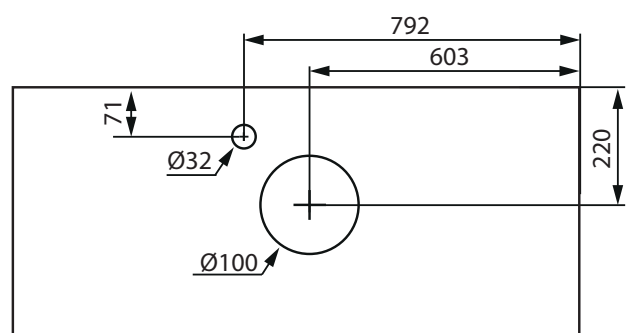

035 166430 **SE**
info@noro.se

020 7435740 **FI**
info@norokylpyhuone.fi

216 28860 **NO**
info@noro.se

702 52822 **DK**
info@noro.dk