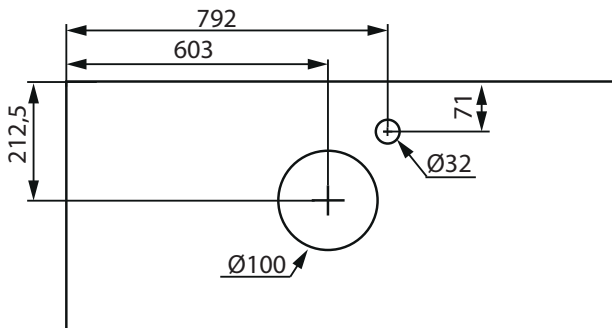

NORRO®

TOP PLATE 1200
ART: 3016, 3065

LIFESTYLE CONCEPT/ FLEXLINE

LOOP

(mm)

PEAK

(mm)

COAST

INDRIA

(mm)

RELOUNGE

LOOP

(mm)

PEAK

(mm)

COAST