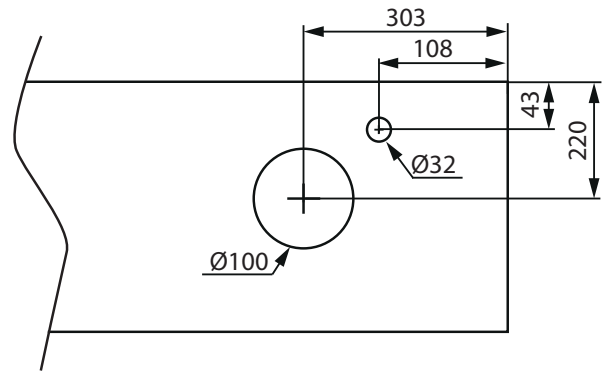

NORRO®

TOP PLATE 1200
ART: 3016, 3065

LIFESTYLE CONCEPT/ FLEXLINE

LOOP

(mm)

PEAK

(mm)

COAST

INDRIA

(mm)

RELOUNGE

LOOP

(mm)

PEAK

(mm)

COAST