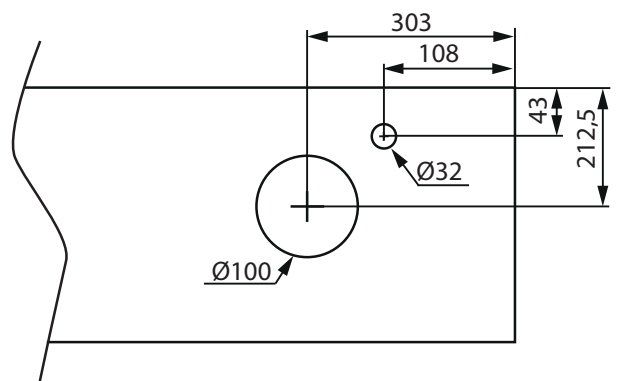

NORRO®

TOP PLATE 1200
ART: 3016, 3065

LIFESTYLE CONCEPT/ FLEXLINE

LOOP

(mm)

PEAK

(mm)

COAST

INDRIA

(mm)

RELOUNGE

LOOP

(mm)

PEAK

(mm)

COAST