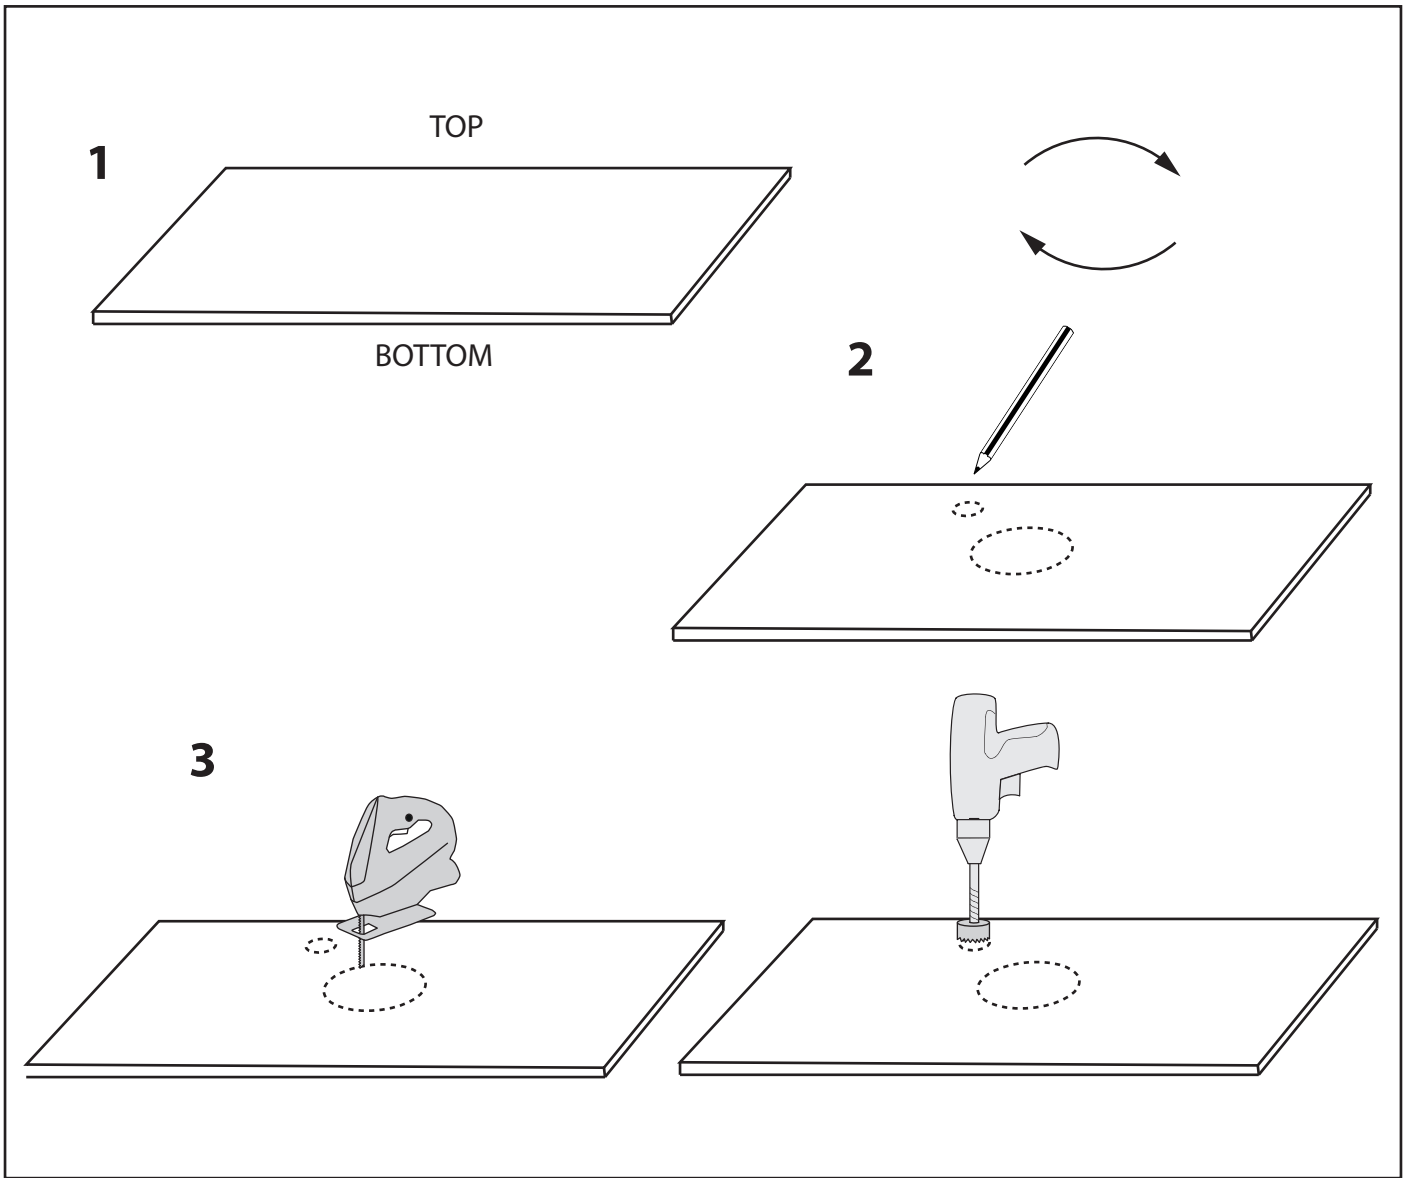

NORRO®

TOP PLATE 1200
ART: 3016, 3065

LIFESTYLE CONCEPT/ FLEXLINE

LOOP

(mm)

PEAK

(mm)

COAST

INDRIA

(mm)

RELOUNGE

LOOP

(mm)

PEAK

(mm)

COAST