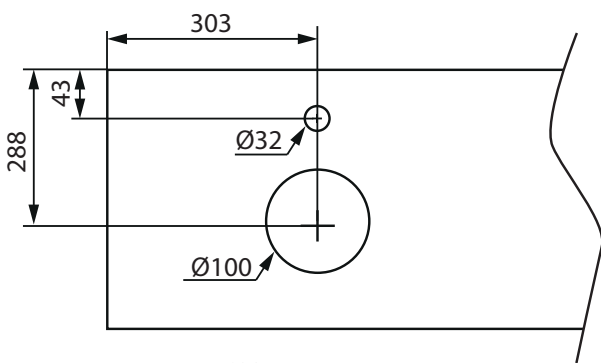

NORRO®

TOP PLATE 1200
ART: 3016, 3065

LIFESTYLE CONCEPT/ FLEXLINE

LOOP

(mm)

PEAK

(mm)

COAST

INDRIA

(mm)

RELOUNGE

LOOP

(mm)

PEAK

(mm)

COAST