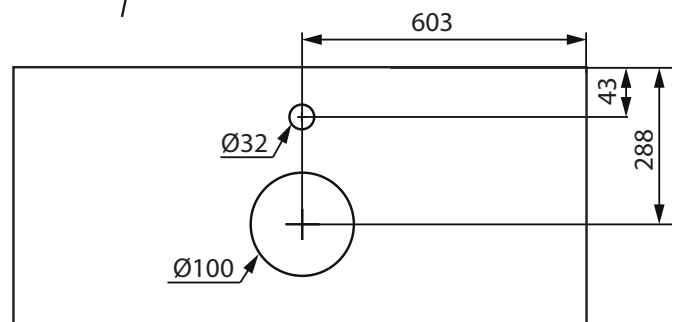

NORRO®

TOP PLATE 1200
ART: 3016, 3065

LIFESTYLE CONCEPT/ FLEXLINE

LOOP

(mm)

PEAK

(mm)

COAST

INDRIA

(mm)

RELOUNGE

LOOP

(mm)

PEAK

(mm)

COAST