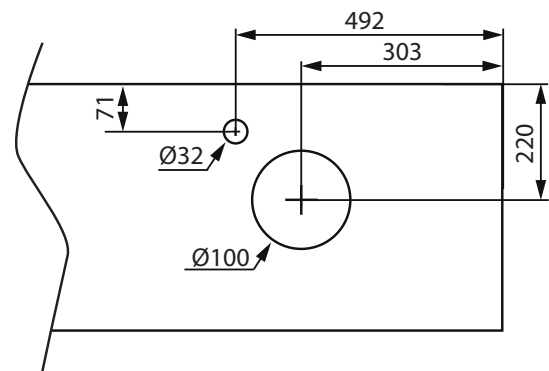

035 166430 **SE**
info@noro.se

020 7435740 **FI**
info@norokylpyhuone.fi

216 28860 **NO**
info@noro.se

702 52822 **DK**
info@noro.dk