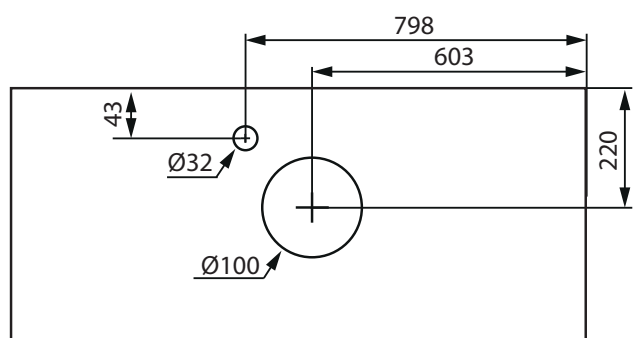

NORRO®

TOP PLATE 1200
ART: 3016, 3065

LIFESTYLE CONCEPT/ FLEXLINE

LOOP

(mm)

PEAK

(mm)

COAST

INDRIA

(mm)

RELOUNGE

LOOP

(mm)

PEAK

(mm)

COAST