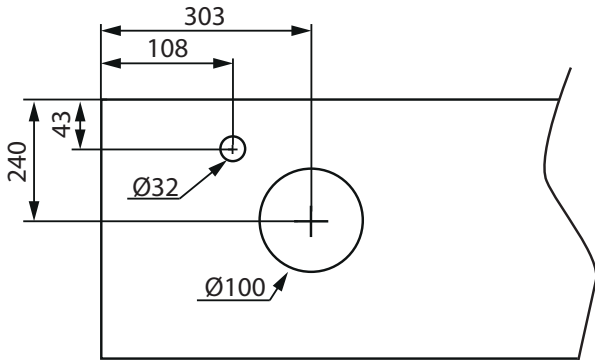

NORRO®

TOP PLATE 1200
ART: 3016, 3065

LIFESTYLE CONCEPT/ FLEXLINE

LOOP

(mm)

PEAK

(mm)

COAST

INDRIA

(mm)

RELOUNGE

LOOP

(mm)

PEAK

(mm)

COAST