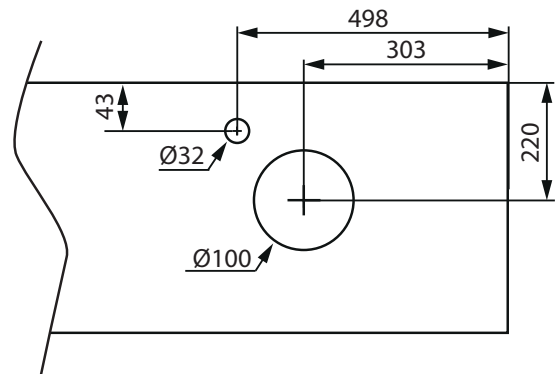

NORRO®

TOP PLATE 1200
ART: 3016, 3065

LIFESTYLE CONCEPT/ FLEXLINE

LOOP

(mm)

PEAK

(mm)

COAST

INDRIA

(mm)

RELOUNGE

LOOP

(mm)

PEAK

(mm)

COAST