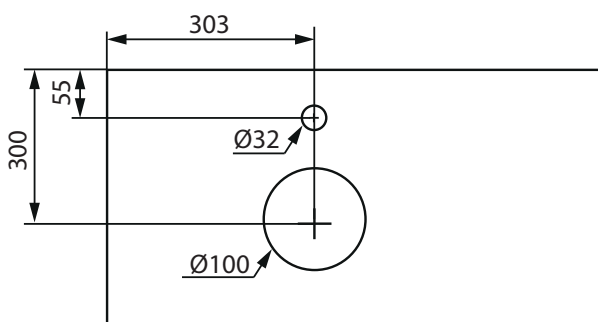

NORRO®

TOP PLATE 1200
ART: 3016, 3065

LIFESTYLE CONCEPT/ FLEXLINE

LOOP

(mm)

PEAK

(mm)

COAST

INDRIA

(mm)

RELOUNGE

LOOP

(mm)

PEAK

(mm)

COAST