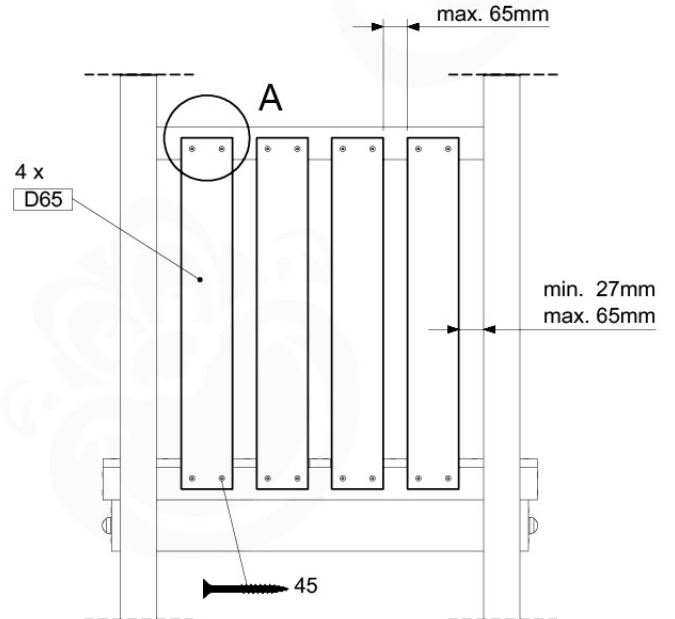

Base Tower - P04 - BT03 - 11-11-2020 - v3.0

04-1

04-2

04-3

05 Balustrade (1x)

BL01

(100_601)

	PartNo	PartName	QTY.
Hardware Pack	002_220	Gap Point Screw T25 - 5x45	16
	100_601	002_223	Gap Point Screw T25 - 5x80
Wood	C74	Beam 740 mm	1
	D65	Board 650 mm	4

Balustrade AL - PO2 U - 12-11-2020 - v3.0

05-1

min. 27mm
max. 65mm

06 Rockwall

RW01

(194_105)

	PartNo	PartName	QTY.
Hardware pack 100_604	001_102	Washer Head Screw T40 M8x30	8
	002_220	Gap Point Screw T25 - 5x45	24
	002_223	Gap Point Screw T25 - 5x80	4
	003_010	M8 spring lock washer	8
	004_050	M8 22mm Drive in Nut	8
Other	022_50x	Climbing Rock	4
	120_102	Handgrip set (2x Grip, 4x BoltCaps, 4x StealthScrew30)	1
Wood	C74	Beam 740 mm	1
	D74	Board 740 mm	5