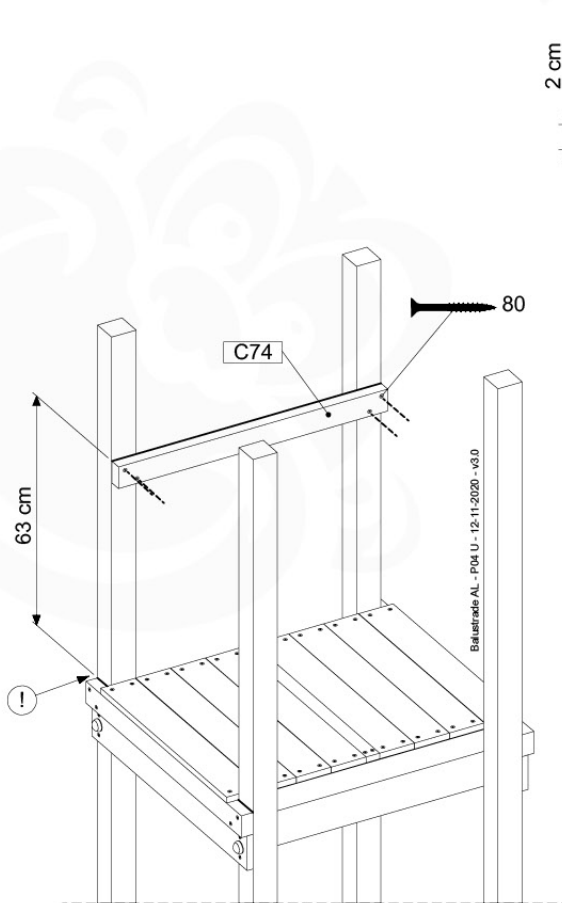

	PartNo	PartName	QTY.
Hardware Pack 100_600	001_406	Stealth Screw 8x45	6
	002_220	Gap Point Screw T25 - 5x45	72
	002_223	Gap Point Screw T25 - 5x80	16
Other	007_001	Ground-anchor	2
Hardware Pack 100_600	022_31x	bpc-base version 3	4
	022_84x	bpc cover	4
Wood	A220	Post 70x70 L2200	4
	C74	Beam 740 mm	4
	D60	Board 600 mm	10
	D74	Board 740 mm	8

Base Tower - P04 - BT03 - 11-11-2020 - v3.0

04-1

04-2

04-3

05 Balustrade (1x)

BL01

(100_601)

	PartNo	PartName	QTY.
Hardware Pack	002_220	Gap Point Screw T25 - 5x45	16
	100_601	002_223	Gap Point Screw T25 - 5x80
Wood	C74	Beam 740 mm	1
	D65	Board 650 mm	4

Balustrade AL - PO2 U - 12-11-2020 - v3.0

05-1

min. 27mm
max. 65mm

06 Rockwall

RW01

(194_105)

	PartNo	PartName	QTY.
Hardware pack 100_604	001_102	Washer Head Screw T40 M8x30	8
	002_220	Gap Point Screw T25 - 5x45	24
	002_223	Gap Point Screw T25 - 5x80	4
	003_010	M8 spring lock washer	8
	004_050	M8 22mm Drive in Nut	8
Other	022_50x	Climbing Rock	4
	120_102	Handgrip set (2x Grip, 4x BoltCaps, 4x StealthScrew30)	1
Wood	C74	Beam 740 mm	1
	D74	Board 740 mm	5