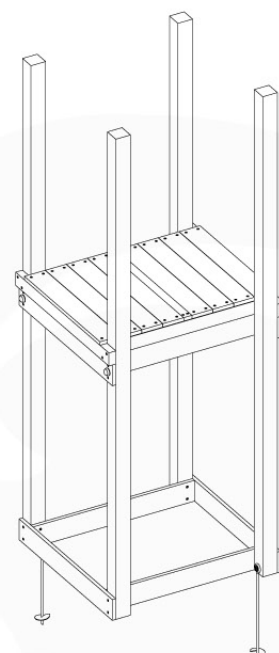

03 Playground Foundation

03-1

Foundation Plan - P06 - 27-11-2020 - v3

03-2

Foundation Plan - P06 - 27-11-2020 - v3

04 Base Tower

BT03

(194_100)

	PartNo	PartName	QTY.
Hardware Pack 100_600	001_406	Stealth Screw 8x45	6
	002_220	Gap Point Screw T25 - 5x45	72
	002_223	Gap Point Screw T25 - 5x80	16
Other	007_001	Ground-anchor	2
Hardware Pack 100_600	022_31x	bpc-base version 3	4
	022_84x	bpc cover	4
Wood	A220	Post 70x70 L2200	4
	C74	Beam 740 mm	4
	D60	Board 600 mm	10
	D74	Board 740 mm	8

Base Tower - P04 - BT03 - 11-11-2020 - v3.0

04-1

04-2

04-3

05 Balustrade (1x)

BL01

(100_601)

	PartNo	PartName	QTY.
Hardware Pack	002_220	Gap Point Screw T25 - 5x45	16
	100_601	002_223	Gap Point Screw T25 - 5x80
Wood	C74	Beam 740 mm	1
	D65	Board 650 mm	4