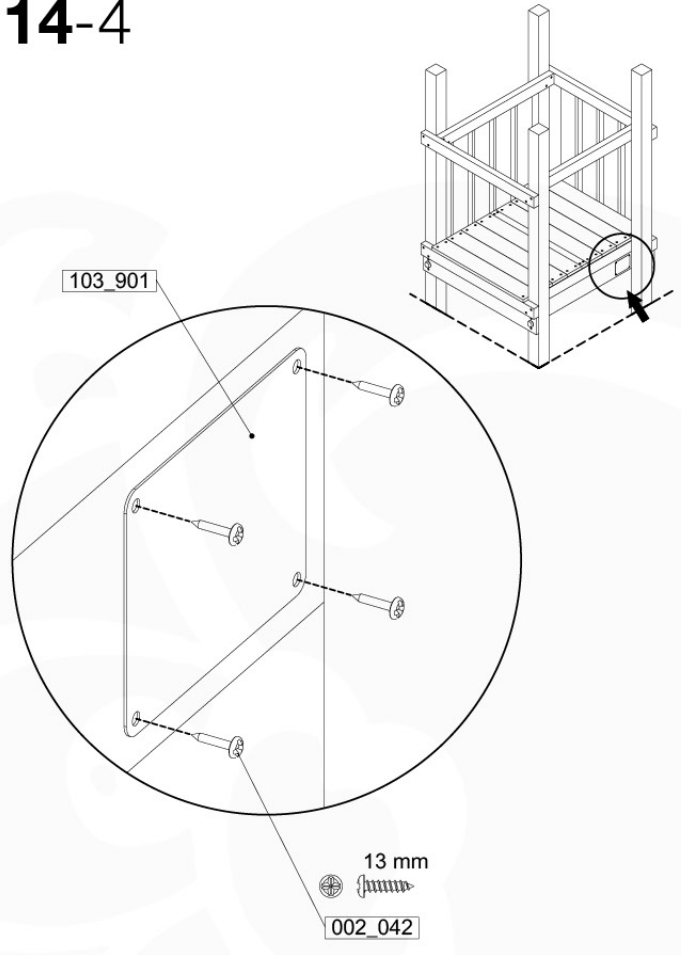

14-3

14-4

Accessory set - P04 - 18-11-2020 - v3

14-5

1x
022_910