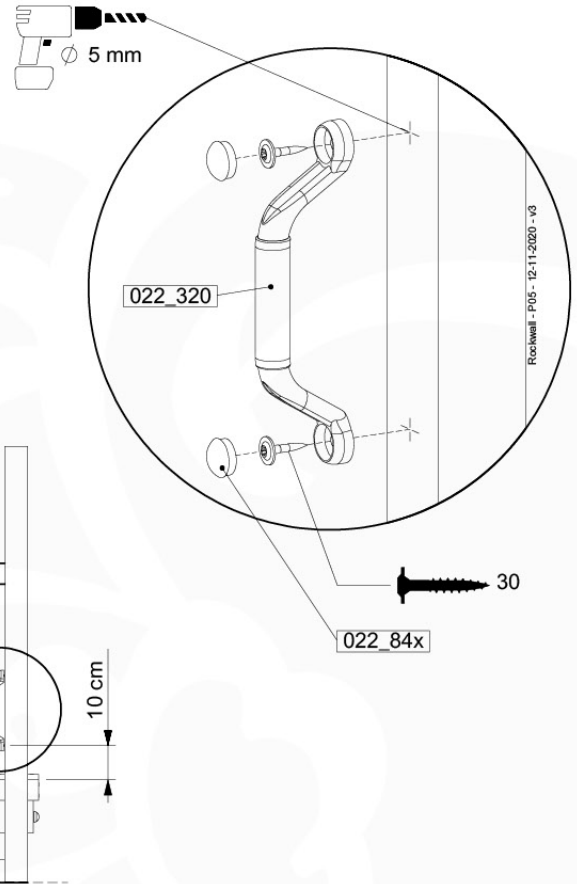

Base Tower - P04 - BT03 - 11-11-2020 - v3.0

04-1

04-2

04-3

05 Balustrade (1x)

BL01

(100_601)

	PartNo	PartName	QTY.
Hardware Pack	002_220	Gap Point Screw T25 - 5x45	16
	100_601	002_223	Gap Point Screw T25 - 5x80
Wood	C74	Beam 740 mm	1
	D65	Board 650 mm	4

Balustrade AL - PO2 U - 12-11-2020 - v3.0

05-1

min. 27mm
max. 65mm

06 Rockwall

RW01

(194_105)

	PartNo	PartName	QTY.
Hardware pack 100_604	001_102	Washer Head Screw T40 M8x30	8
	002_220	Gap Point Screw T25 - 5x45	24
	002_223	Gap Point Screw T25 - 5x80	4
	003_010	M8 spring lock washer	8
	004_050	M8 22mm Drive in Nut	8
Other	022_50x	Climbing Rock	4
	120_102	Handgrip set (2x Grip, 4x BoltCaps, 4x StealthScrew30)	1
Wood	C74	Beam 740 mm	1
	D74	Board 740 mm	5

Rockwall - P02 - 12-11-2020 - v3

06-1

min. 2,7 cm
max. 8,8 cm

Rockwall - P03 - 12-11-2020 - v3

06-2

06-3

07 2-Step Ladder

LA06

(194_102)

	PartNo	PartName	QTY.
Hardware Pack 100_602	001_406	Stealth Screw 8x45	8
	002_220	Gap Point Screw T25 - 5x45	4
	002_223	Gap Point Screw T25 - 5x80	5
	022_84x	bpc cover	8
Other	022_53x	Ladder/ Rope Rung 30cm	4
	120_102	Handgrip set (2x Complete)	1
Wood	A123	Post 70x70 L1230	1
	C74	Beam 740 mm	1