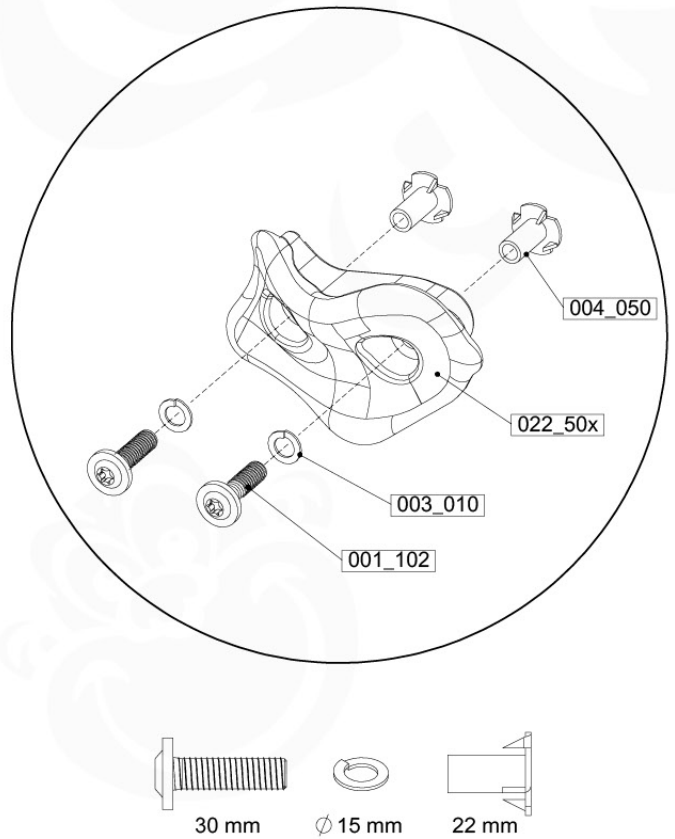

Balustrade AL - PO2 U - 12-11-2020 - v3.0

05-1

min. 27mm
max. 65mm

06 Rockwall

RW01

(194_105)

	PartNo	PartName	QTY.
Hardware pack 100_604	001_102	Washer Head Screw T40 M8x30	8
	002_220	Gap Point Screw T25 - 5x45	24
	002_223	Gap Point Screw T25 - 5x80	4
	003_010	M8 spring lock washer	8
	004_050	M8 22mm Drive in Nut	8
Other	022_50x	Climbing Rock	4
	120_102	Handgrip set (2x Grip, 4x BoltCaps, 4x StealthScrew30)	1
Wood	C74	Beam 740 mm	1
	D74	Board 740 mm	5

Rockwall - P02 - 12-11-2020 - v3

06-1

min. 2,7 cm
max. 8,8 cm

Rockwall - P03 - 12-11-2020 - v3

06-2

06-3

07 2-Step Ladder

LA06

(194_102)

	PartNo	PartName	QTY.
Hardware Pack 100_602	001_406	Stealth Screw 8x45	8
	002_220	Gap Point Screw T25 - 5x45	4
	002_223	Gap Point Screw T25 - 5x80	5
	022_84x	bpc cover	8
Other	022_53x	Ladder/ Rope Rung 30cm	4
	120_102	Handgrip set (2x Complete)	1
Wood	A123	Post 70x70 L1230	1
	C74	Beam 740 mm	1