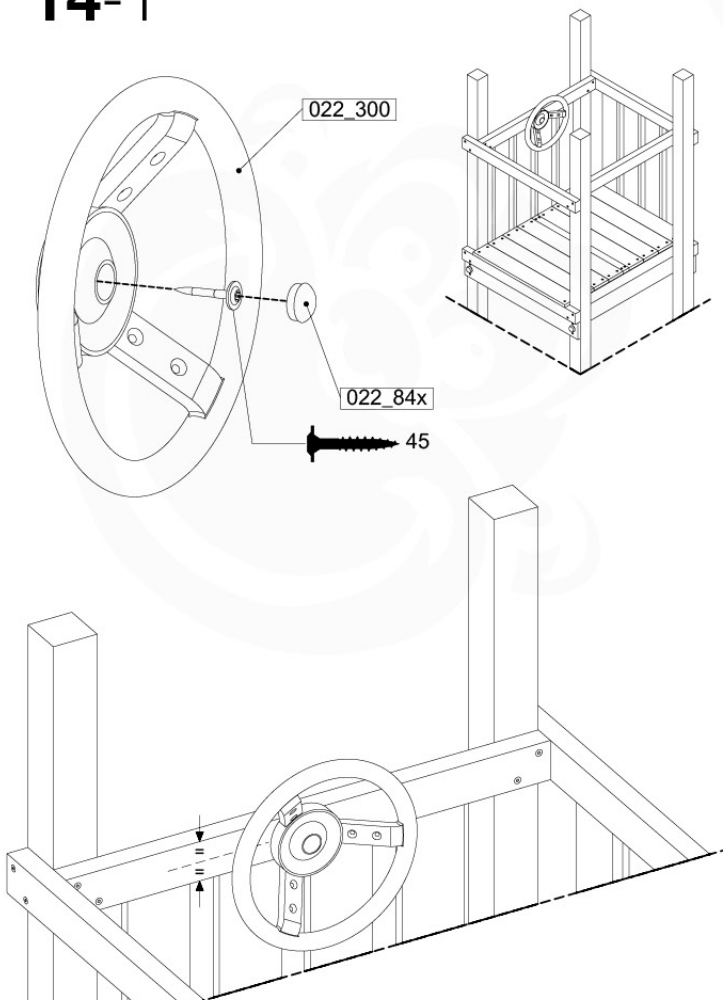

14 Accessories

AC01

(194_119)

	PartNo	PartName	QTY.
Hardware Pack 100_617	001_406	Stealth Screw 8x45	1
	002_041	Dome head screw 4.5 x 20 mm	3
	002_042	Dome head screw 3.5 x 13mm	4
	002_219	Gap Point Screw T25 - 5x30	2
	022_84x	bpc cover	1
Other	022_300	Steering Wheel	1
	022_800	Rail P/T 105	1
	022_910	Sandpad	1
	103_901	Logo ID Plate	1
	104_107	Tool Set Climbing Units	1
	120_024	Tower Flag	1
	122_302	Telescope	1

Accessory ref. - P02 - 18-11-2020 - v3

14-1