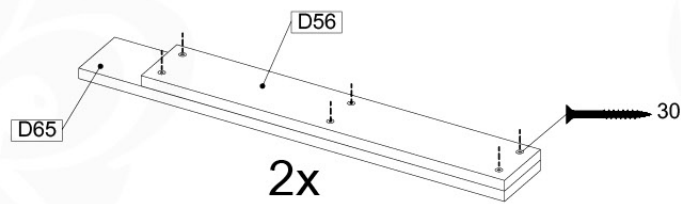

08-1

Roof Canvas - P04 - 12-11-2020 - v3