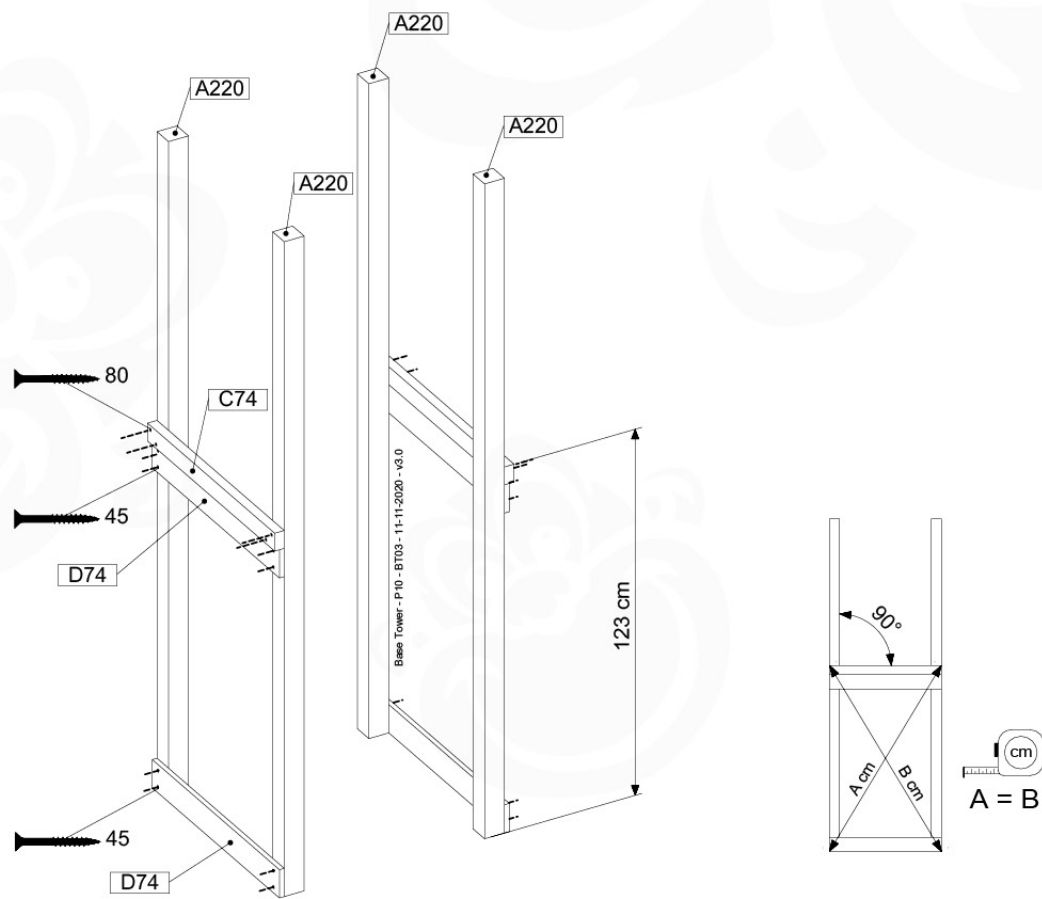

03 Playground Foundation

03-1

Foundation Plan - P06 - 27-11-2020 - v3

03-2

Foundation Plan - P06 - 27-11-2020 - v3

04 Base Tower

BT03

(194_100)

	PartNo	PartName	QTY.
Hardware Pack 100_600	001_406	Stealth Screw 8x45	6
	002_220	Gap Point Screw T25 - 5x45	72
	002_223	Gap Point Screw T25 - 5x80	16
Other	007_001	Ground-anchor	2
Hardware Pack 100_600	022_31x	bpc-base version 3	4
	022_84x	bpc cover	4
Wood	A220	Post 70x70 L2200	4
	C74	Beam 740 mm	4
	D60	Board 600 mm	10
	D74	Board 740 mm	8

Base Tower - P04 - BT03 - 11-11-2020 - v3.0

04-1

04-2

04-3

05 Balustrade (1x)

BL01

(100_601)

	PartNo	PartName	QTY.
Hardware Pack	002_220	Gap Point Screw T25 - 5x45	16
	100_601	002_223	Gap Point Screw T25 - 5x80
Wood	C74	Beam 740 mm	1
	D65	Board 650 mm	4