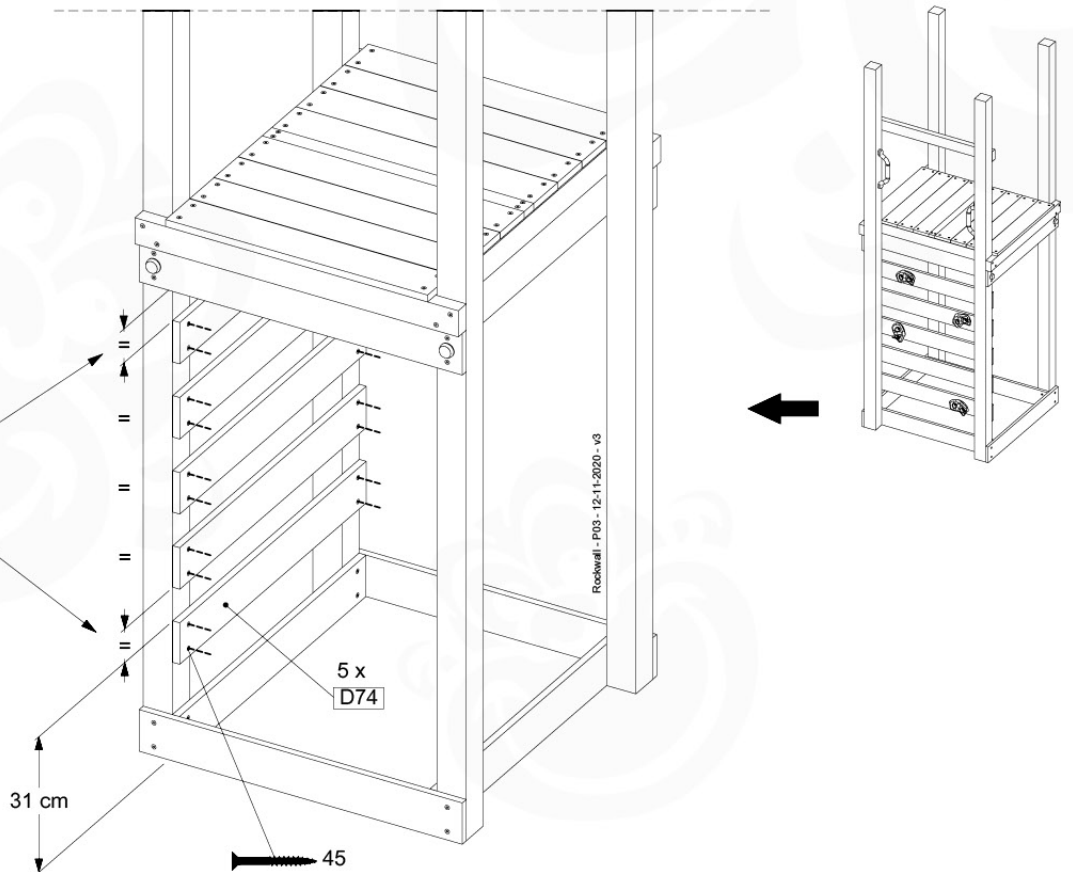

06-1

min. 2,7 cm
max. 8,8 cm

Rockwall - P03 - 12-11-2020 - v3