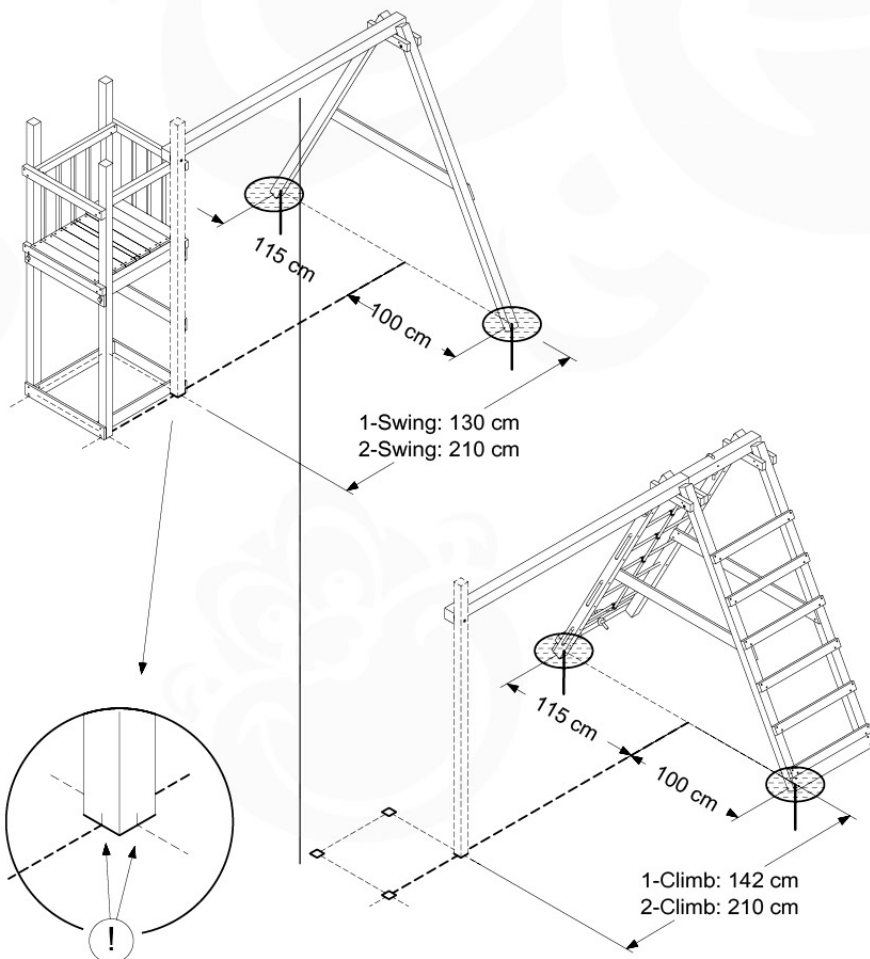

03 Playground Foundation

03-1

Foundation Plan - P06 - 27-11-2020 - v3

03-2

Foundation Plan - P06 - 27-11-2020 - v3

04 Base Tower

BT03

(194_100)

	PartNo	PartName	QTY.
Hardware Pack 100_600	001_406	Stealth Screw 8x45	6
	002_220	Gap Point Screw T25 - 5x45	72
	002_223	Gap Point Screw T25 - 5x80	16
Other	007_001	Ground-anchor	2
Hardware Pack 100_600	022_31x	bpc-base version 3	4
	022_84x	bpc cover	4
Wood	A220	Post 70x70 L2200	4
	C74	Beam 740 mm	4
	D60	Board 600 mm	10
	D74	Board 740 mm	8