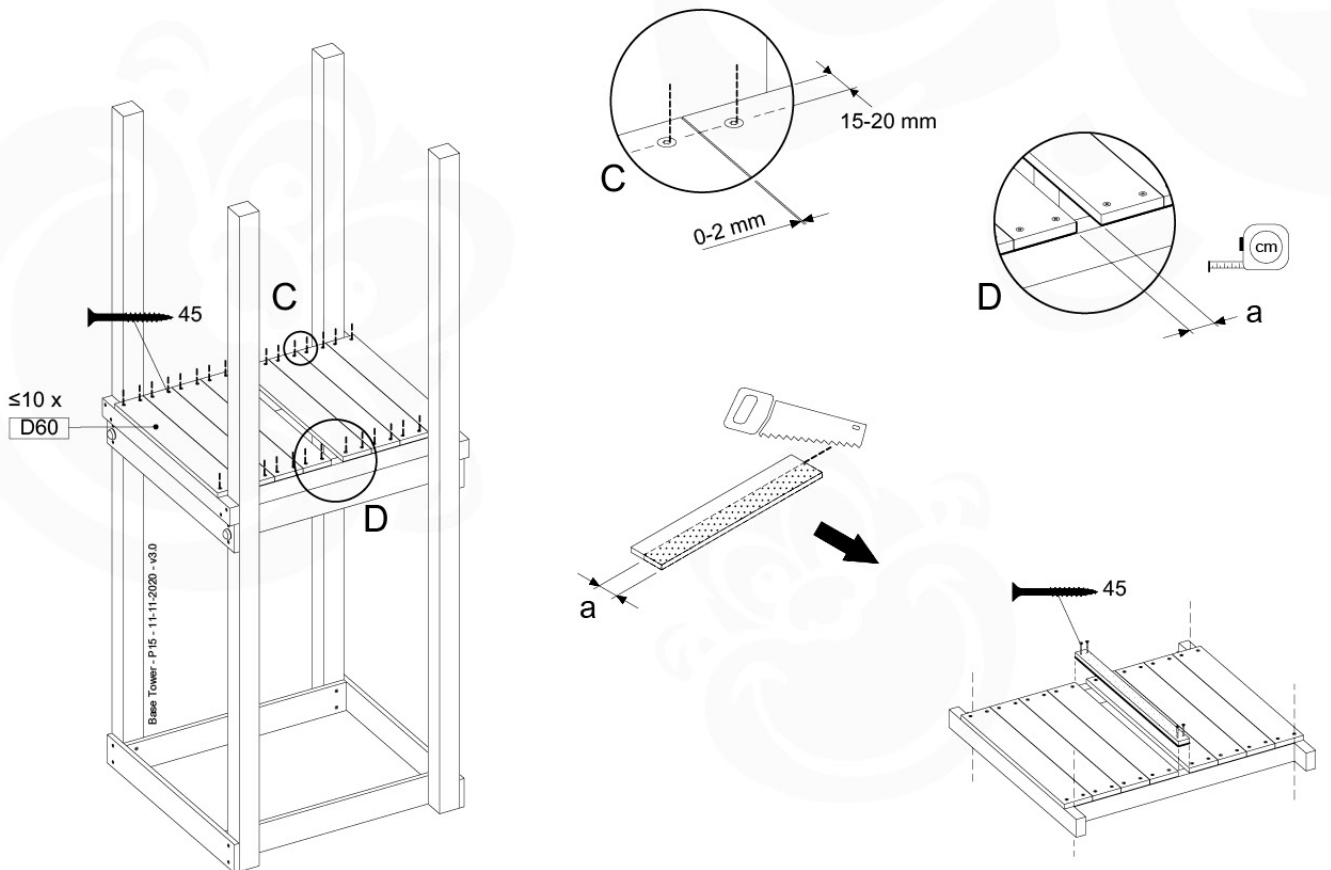

Base Tower - P04 - BT03 - 11-11-2020 - v3.0

04-1

04-2

04-3

05 Balustrade (1x)

BL01

(100_601)

	PartNo	PartName	QTY.
Hardware Pack	002_220	Gap Point Screw T25 - 5x45	16
	100_601	002_223	Gap Point Screw T25 - 5x80
Wood	C74	Beam 740 mm	1
	D65	Board 650 mm	4

Balustrade AL - PO2 U - 12-11-2020 - v3.0

05-1

min. 27mm
max. 65mm

06 Rockwall

RW01

(194_105)

	PartNo	PartName	QTY.
Hardware pack 100_604	001_102	Washer Head Screw T40 M8x30	8
	002_220	Gap Point Screw T25 - 5x45	24
	002_223	Gap Point Screw T25 - 5x80	4
	003_010	M8 spring lock washer	8
	004_050	M8 22mm Drive in Nut	8
Other	022_50x	Climbing Rock	4
	120_102	Handgrip set (2x Grip, 4x BoltCaps, 4x StealthScrew30)	1
Wood	C74	Beam 740 mm	1
	D74	Board 740 mm	5