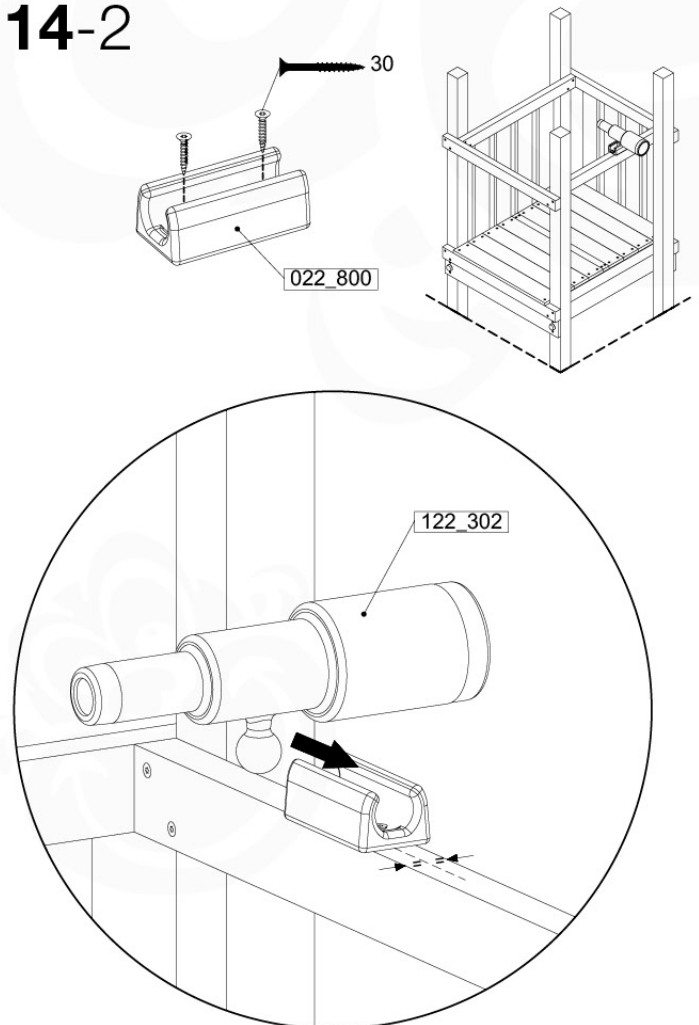

14-2

Accessory ref. - P03 - 18-11-2020 - v3