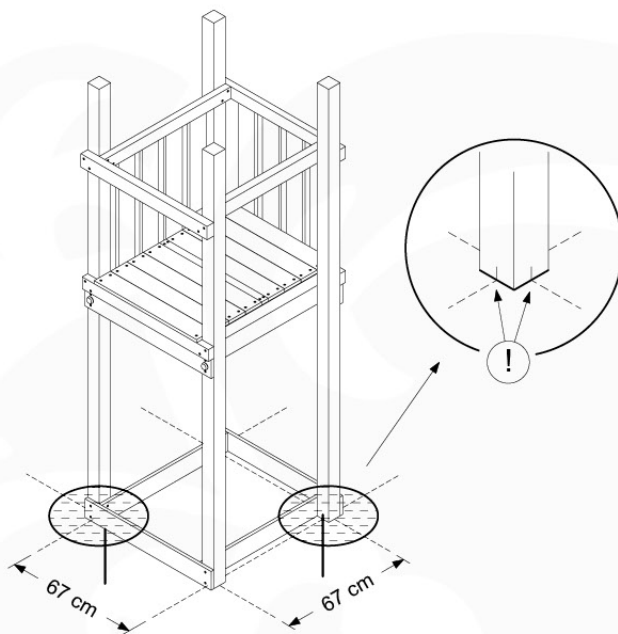

03 Playground Foundation

03-1

Foundation Plan - P06 - 27-11-2020 - v3

03-2

Foundation Plan - P06 - 27-11-2020 - v3