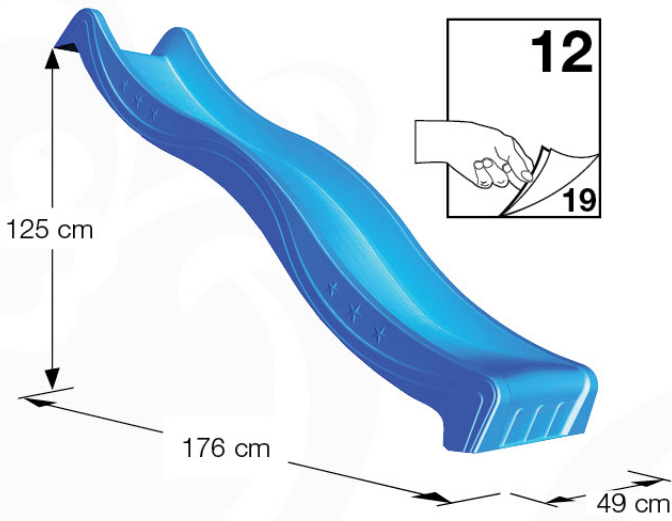

Tower Anchors - P02 - 6-11-2020 - 6A

10-1

10-2

11 Add-on

Wavy Star Slide XL

- 324_100 Yellow
- 324_200 Blue
- 324_300 Green
- 324_400 Red
- 324_500 Fuchsia
- 324_600 Dark Green

Fireman's Pole

201_275

12 Slide Set

SL02

(194_107)

	PartNo	PartName	QTY.
Hardware Pack 100_605	000_101	Nail Pan Head	10
	002_223	Gap Point Screw T25 - 5x80	4
	002_308	Gap Point Screw T25 - 5x20	2
Other	120_102	Handgrip set (2x Complete)	1
	123_200	Bumperpad	1
	324_xxx 334_xxx	Wavy Star Slide XL 2200 mm / Wavy Star Slide XL 2650 mm	1
Wood	C74	Beam 740 mm	1