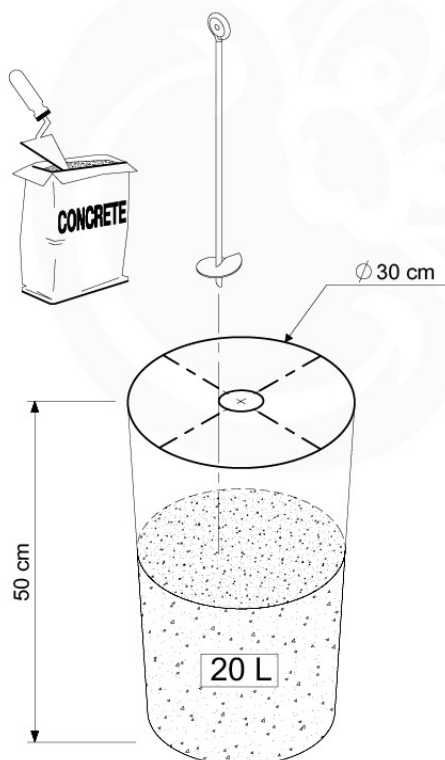

03 Playground Foundation

03-1

Foundation Plan - P06 - 27-11-2020 - v3

03-2

Foundation Plan - P06 - 27-11-2020 - v3