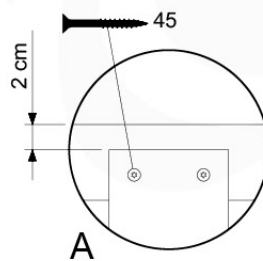

05 Balustrade (1x)

BL01

(100_601)

	PartNo	PartName	QTY.	
Hardware Pack	002_220	Gap Point Screw T25 - 5x45	16	
	100_601	002_223	Gap Point Screw T25 - 5x80	4
Wood	C74	Beam 740 mm	1	
	D65	Board 650 mm	4	

Balustrade AL - PO2 U - 12-11-2020 - v3.0

05-1

min. 27mm
max. 65mm