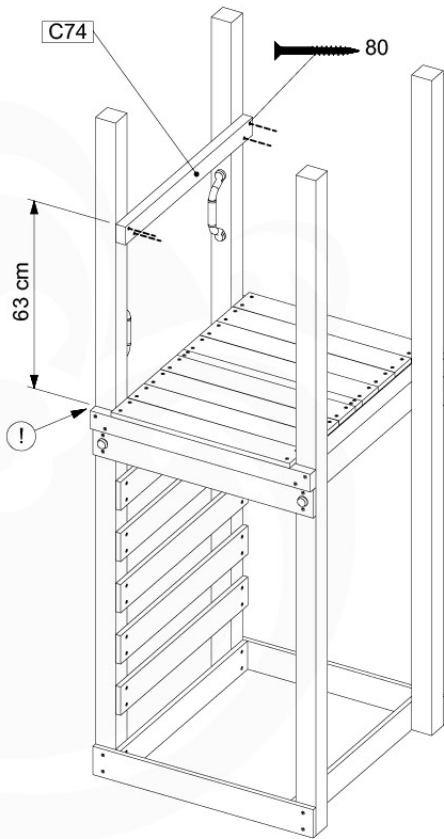

Base Tower - P04 - BT03 - 11-11-2020 - v3.0

04-1

04-2

04-3

05 Balustrade (1x)

BL01

(100_601)

	PartNo	PartName	QTY.
Hardware Pack	002_220	Gap Point Screw T25 - 5x45	16
	100_601	002_223	Gap Point Screw T25 - 5x80
Wood	C74	Beam 740 mm	1
	D65	Board 650 mm	4

Balustrade AL - PO2 U - 12-11-2020 - v3.0

05-1

min. 27mm
max. 65mm

06 Rockwall

RW01

(194_105)

	PartNo	PartName	QTY.
Hardware pack 100_604	001_102	Washer Head Screw T40 M8x30	8
	002_220	Gap Point Screw T25 - 5x45	24
	002_223	Gap Point Screw T25 - 5x80	4
	003_010	M8 spring lock washer	8
	004_050	M8 22mm Drive in Nut	8
Other	022_50x	Climbing Rock	4
	120_102	Handgrip set (2x Grip, 4x BoltCaps, 4x StealthScrew30)	1
Wood	C74	Beam 740 mm	1
	D74	Board 740 mm	5

Rockwall - P02 - 12-11-2020 - v3

06-1

min. 2,7 cm
max. 8,8 cm

Rockwall - P03 - 12-11-2020 - v3

06-2

06-3

07 2-Step Ladder

LA06

(194_102)

	PartNo	PartName	QTY.
Hardware Pack 100_602	001_406	Stealth Screw 8x45	8
	002_220	Gap Point Screw T25 - 5x45	4
	002_223	Gap Point Screw T25 - 5x80	5
	022_84x	bpc cover	8
Other	022_53x	Ladder/ Rope Rung 30cm	4
	120_102	Handgrip set (2x Complete)	1
Wood	A123	Post 70x70 L1230	1
	C74	Beam 740 mm	1