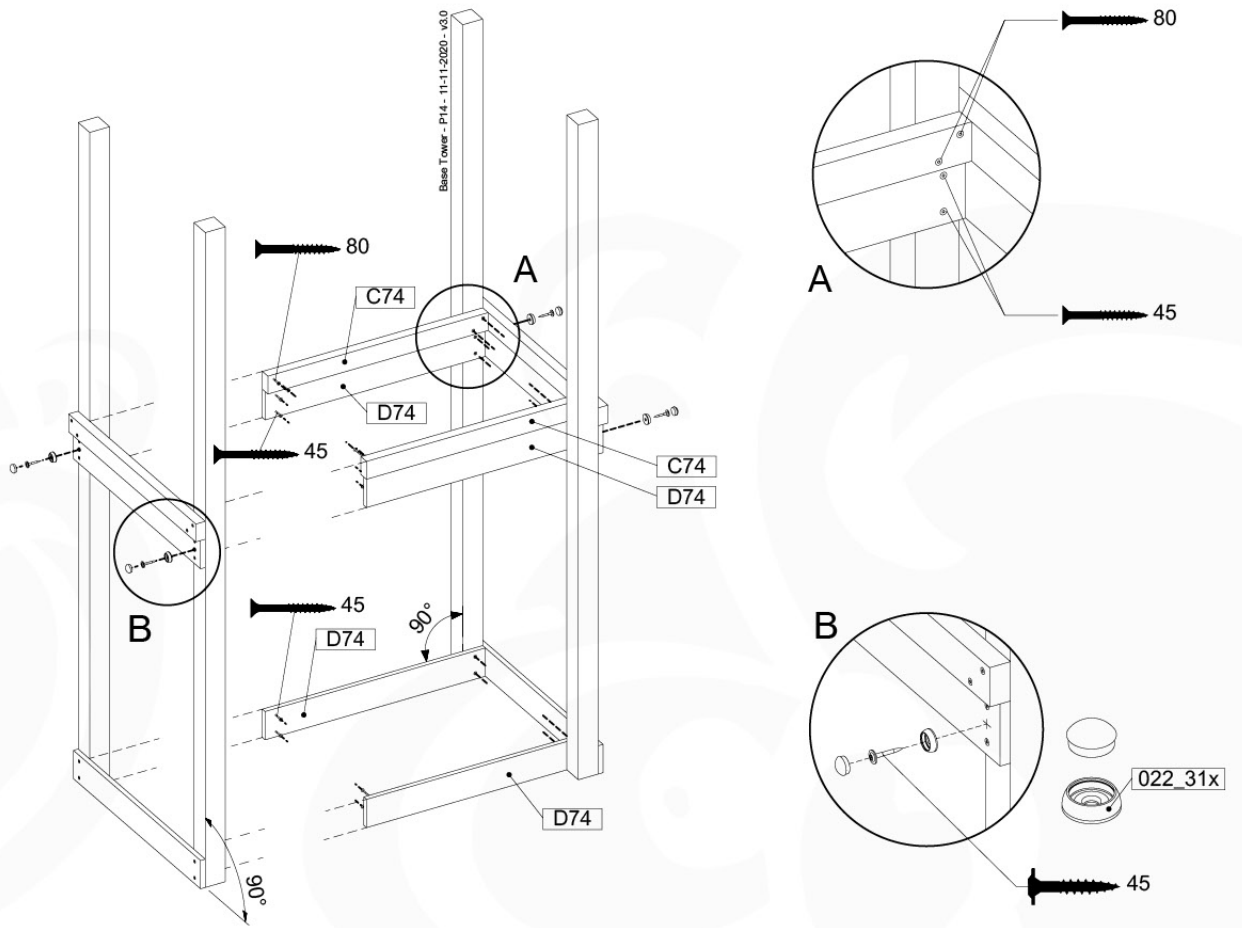

	PartNo	PartName	QTY.
Hardware Pack 100_600	001_406	Stealth Screw 8x45	6
	002_220	Gap Point Screw T25 - 5x45	72
	002_223	Gap Point Screw T25 - 5x80	16
Other	007_001	Ground-anchor	2
Hardware Pack 100_600	022_31x	bpc-base version 3	4
	022_84x	bpc cover	4
Wood	A220	Post 70x70 L2200	4
	C74	Beam 740 mm	4
	D60	Board 600 mm	10
	D74	Board 740 mm	8

Base Tower - P04 - BT03 - 11-11-2020 - v3.0

04-1

04-2

04-3

05 Balustrade (1x)

BL01

(100_601)

	PartNo	PartName	QTY.
Hardware Pack	002_220	Gap Point Screw T25 - 5x45	16
	100_601	002_223	Gap Point Screw T25 - 5x80
Wood	C74	Beam 740 mm	1
	D65	Board 650 mm	4