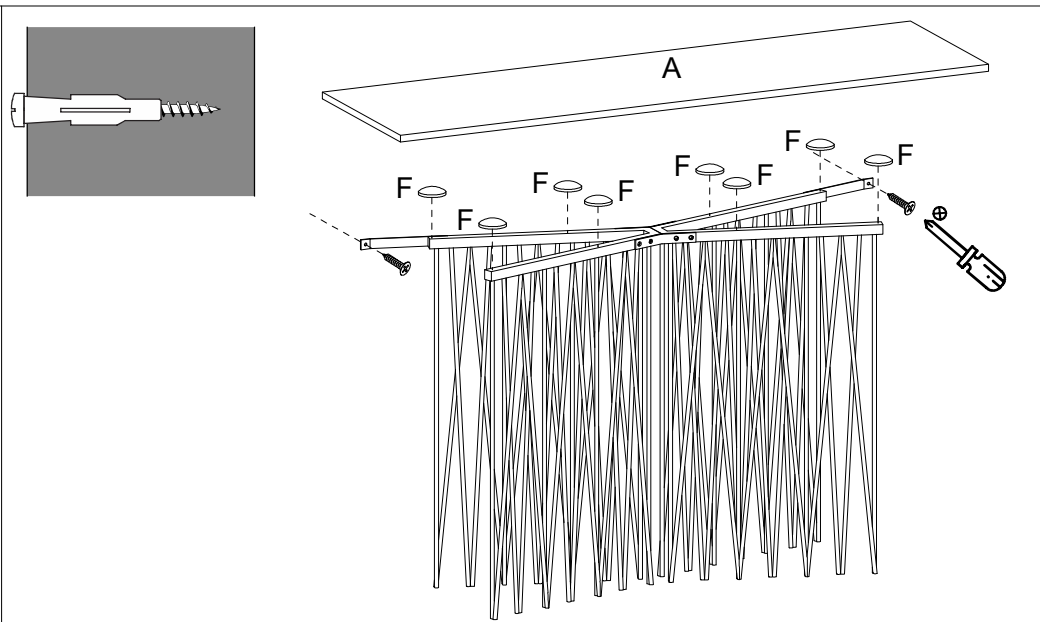

Art No	Description
88888-1009	SP - Stone side Table - Screw Set

furniture/fashion
Design by Daniel Johansson & Laila Bagge

VENTURE DESIGN
HOME & INTERIOR

15008-588

A		1
B		2
C		2
D		2
E		10
F		8
G		1

88888-1009