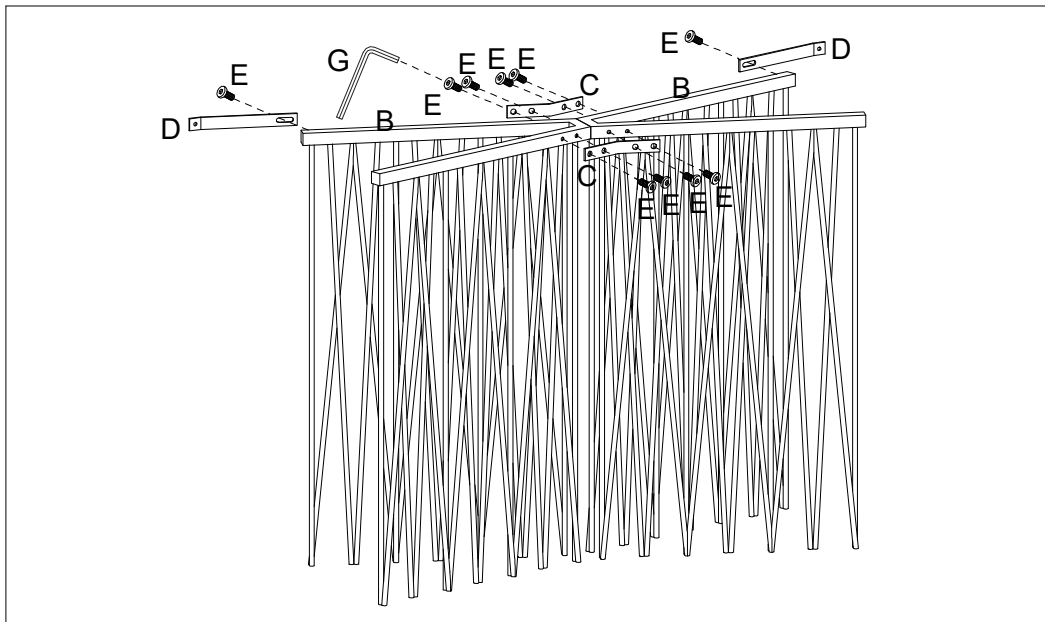

Art No	Description
88888-1009	SP - Stone side Table - Screw Set

furniture/fashion
Design by Daniel Johansson & Laila Bagge

VENTURE DESIGN
HOME & INTERIOR

15008-588

A		1
B		2
C		2
D		2
E		10
F		8
G		1

88888-1009