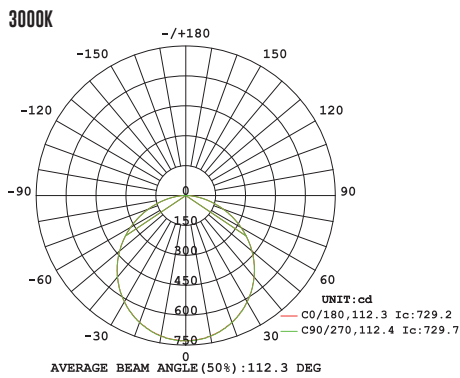

DESIGNLIGHT

SCANDINAVIAN AB

PLAFOND ROUNDY E-NR: 75 078 46

ART NR: TLE-24

EFFEKT POWER	KELVIN KELVIN	LUMEN (LM) LUMEN (LM)	ARMATURFÄRG LUMINAIRE COLOUR
24W	3000K/4000K/5000K	2095/2445/2357	VIT/WHITE

CE, RoHS, IP CERTIFIED BY SGS

LIFETIME
L70B50: 50.000

- ENKEL ATT INSTALLERA
- LÅG ENERGI FÖRBRUKNING
- PASSAR TAKDOSA
- SLIMMAD DESIGN
- FLEXIBLA KABELGENOMFÖRINGAR

ENERGY

Designlight
TLE-24

A
B
C
D
E
F
G

E

24
kWh/1000h

2019/2015

SAKERHET:

1. 1 Installation får endast utföras av behörig elektriker.
2. 2 Armaturens ljuskälla är ej utbyttbar.
3. 3 Se till att armaturen är kopplad med rätt nätspänning.
4. 4 Använd inte kemiska eller frätande medel för att rengöra armaturen.
5. 5 För att erhålla IP-klass måste gummipackning vid införsghälen användas.

SAFETY:

1. 1 This product must be installed by a licensed electrician.
2. 2 The light source of this luminaire is not replaceable.
3. 3 Please make sure the lamp is working with correct input voltage.
4. 4 Do not use chemicals or corrosive cleaner to clean the fixture.
5. 5 To maintain IP rating rubber seal around terminal block must be used.

1.900K	2.700– 3.000K	4.000– 4.500K	4.800K	5.000– 5.000K	7.000– 7.500K	10.000K
STEARINLJUS CANDLE	VARMVIT WARM WHITE	NATURLIG VIT NATURAL WHITE	SOLLJUS DIRECT SUN	VITT DAGSLJUS DAY WHITE	KALLVIT COOL WHITE	BLÅ HIMMEL BLUE SKY

DESIGNLIGHT
SCANDINAVIAN AB

DESIGNLIGHT SCANDINAVIAN AB · TOFFELVÄGEN 1 · 342 60 MOHEDA

KUNDCENTER: TELEFON 0472-716 10 · FAX 0472-716 09 · INFO@DESIGNLIGHT.NU · WWW.DESIGNLIGHT.NU