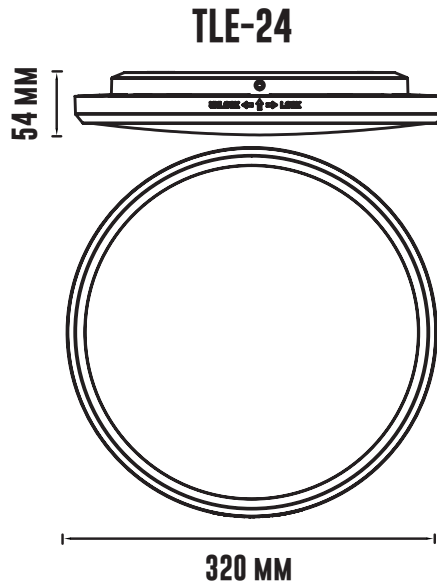

DESIGNLIGHT

SCANDINAVIAN AB

PLAFOND ROUNDY E-NR: 75 078 46

ART NR: TLE-24

EFFEKT POWER	KELVIN KELVIN	LUMEN (LM) LUMEN (LM)	ARMATURFÄRG LUMINAIRE COLOUR
24W	3000K/4000K/5000K	2095/2445/2357	VIT/WHITE

CE, RoHS, IP CERTIFIED BY SGS

LIFETIME
L70B50: 50.000

- ENKEL ATT INSTALLERA
- LÅG ENERGI FÖRBRUKNING
- PASSAR TAKDOSA
- SLIMMAD DESIGN
- FLEXIBLA KABELGENOMFÖRINGAR

ENERGY

Designlight
TLE-24

A
B
C
D
E
F
G

E

24
kWh/1000h

2019/2015

SAKERHET:

1. 1 Installation får endast utföras av behörig elektriker.
2. 2 Armaturens ljuskälla är ej utbyttbar.
3. 3 Se till att armaturen är kopplad med rätt nätspänning.
4. 4 Använd inte kemiska eller frätande medel för att rengöra armaturen.
5. 5 För att erhålla IP-klass måste gummipackning vid införsghälen användas.

SAFETY:

1. 1 This product must be installed by a licensed electrician.
2. 2 The light source of this luminaire is not replaceable.
3. 3 Please make sure the lamp is working with correct input voltage.
4. 4 Do not use chemicals or corrosive cleaner to clean the fixture.
5. 5 To maintain IP rating rubber seal around terminal block must be used.

1.900K	2.700– 3.000K	4.000– 4.500K	4.800K	5.000– 5.000K	7.000– 7.500K	10.000K
STEARINLJUS CANDLE	VARMVIT WARM WHITE	NATURLIG VIT NATURAL WHITE	SOLLJUS DIRECT SUN	VITT DAGSLJUS DAY WHITE	KALLVIT COOL WHITE	BLÅ HIMMEL BLUE SKY

DESIGNLIGHT
SCANDINAVIAN AB

DESIGNLIGHT SCANDINAVIAN AB · TOFFELVÄGEN 1 · 342 60 MOHEDA

KUNDCENTER: TELEFON 0472-716 10 · FAX 0472-716 09 · INFO@DESIGNLIGHT.NU · WWW.DESIGNLIGHT.NU