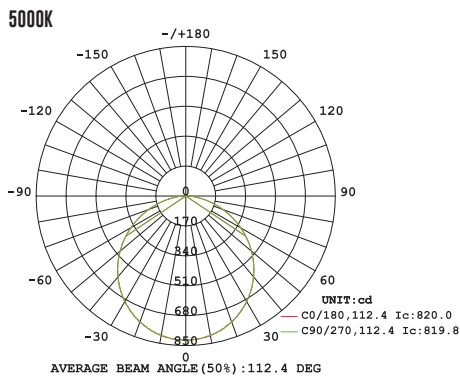

DESIGNLIGHT

SCANDINAVIAN AB

PLAFOND ROUNDY E-NR: 75 078 46

ART NR: TLE-24

EFFEKT POWER	KELVIN KELVIN	LUMEN (LM) LUMEN (LM)	ARMATURFÄRG LUMINAIRE COLOUR
24W	3000K/4000K/5000K	2095/2445/2357	VIT/WHITE

CE, RoHS, IP CERTIFIED BY SGS

LIFETIME
L70B50: 50.000

- ENKEL ATT INSTALLERA
- LÅG ENERGI FÖRBRUKNING
- PASSAR TAKDOSA
- SLIMMAD DESIGN
- FLEXIBLA KABELGENOMFÖRINGAR

ENERGY

Designlight
TLE-24

A
B
C
D
E
F
G

E

24
kWh/1000h

2019/2015

SAKERHET:

1. 1 Installation får endast utföras av behörig elektriker.
2. 2 Armaturens ljuskälla är ej utbyttbar.
3. 3 Se till att armaturen är kopplad med rätt nätspänning.
4. 4 Använd inte kemiska eller frätande medel för att rengöra armaturen.
5. 5 För att erhålla IP-klass måste gummipackning vid införsghälen användas.

SAFETY:

1. 1 This product must be installed by a licensed electrician.
2. 2 The light source of this luminaire is not replaceable.
3. 3 Please make sure the lamp is working with correct input voltage.
4. 4 Do not use chemicals or corrosive cleaner to clean the fixture.
5. 5 To maintain IP rating rubber seal around terminal block must be used.

1.900K	2.700– 3.000K	4.000– 4.500K	4.800K	5.000– 5.000K	7.000– 7.500K	10.000K
STEARINLJUS CANDLE	VARMVIT WARM WHITE	NATURLIG VIT NATURAL WHITE	SOLLJUS DIRECT SUN	VITT DAGSLJUS DAY WHITE	KALLVIT COOL WHITE	BLÅ HIMMEL BLUE SKY

DESIGNLIGHT
SCANDINAVIAN AB

DESIGNLIGHT SCANDINAVIAN AB · TOFFELVÄGEN 1 · 342 60 MOHEDA

KUNDCENTER: TELEFON 0472-716 10 · FAX 0472-716 09 · INFO@DESIGNLIGHT.NU · WWW.DESIGNLIGHT.NU