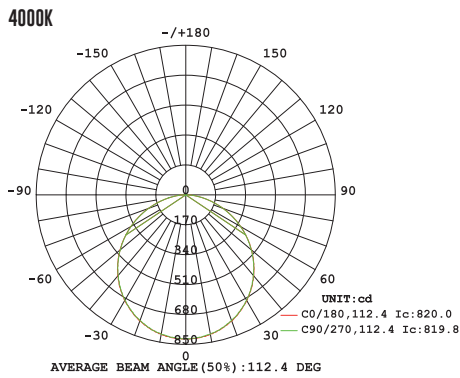

DESIGNLIGHT

SCANDINAVIAN AB

PLAFOND ROUNDY E-NR: 75 078 46

ART NR: TLE-24

EFFEKT POWER	KELVIN KELVIN	LUMEN (LM) LUMEN (LM)	ARMATURFÄRG LUMINAIRE COLOUR
24W	3000K/4000K/5000K	2095/2445/2357	VIT/WHITE

CE, RoHS, IP CERTIFIED BY SGS

LIFETIME
L70B50: 50.000

- ENKEL ATT INSTALLERA
- LÅG ENERGI FÖRBRUKNING
- PASSAR TAKDOSA
- SLIMMAD DESIGN
- FLEXIBLA KABELGENOMFÖRINGAR

ENERGY

Designlight
TLE-24

A
B
C
D
E
F
G

E

24
kWh/1000h

2019/2015

SAKERHET:

1. 1 Installation får endast utföras av behörig elektriker.
2. 2 Armaturens ljuskälla är ej utbyttbar.
3. 3 Se till att armaturen är kopplad med rätt nätspänning.
4. 4 Använd inte kemiska eller frätande medel för att rengöra armaturen.
5. 5 För att erhålla IP-klass måste gummipackning vid införsghälen användas.

SAFETY:

1. 1 This product must be installed by a licensed electrician.
2. 2 The light source of this luminaire is not replaceable.
3. 3 Please make sure the lamp is working with correct input voltage.
4. 4 Do not use chemicals or corrosive cleaner to clean the fixture.
5. 5 To maintain IP rating rubber seal around terminal block must be used.

1.900K	2.700– 3.000K	4.000– 4.500K	4.800K	5.000– 5.000K	7.000– 7.500K	10.000K
STEARINLJUS CANDLE	VARMVIT WARM WHITE	NATURLIG VIT NATURAL WHITE	SOLLJUS DIRECT SUN	VITT DAGSLJUS DAY WHITE	KALLVIT COOL WHITE	BLÅ HIMMEL BLUE SKY

DESIGNLIGHT
SCANDINAVIAN AB

DESIGNLIGHT SCANDINAVIAN AB · TOFFELVÄGEN 1 · 342 60 MOHEDA

KUNDCENTER: TELEFON 0472-716 10 · FAX 0472-716 09 · INFO@DESIGNLIGHT.NU · WWW.DESIGNLIGHT.NU