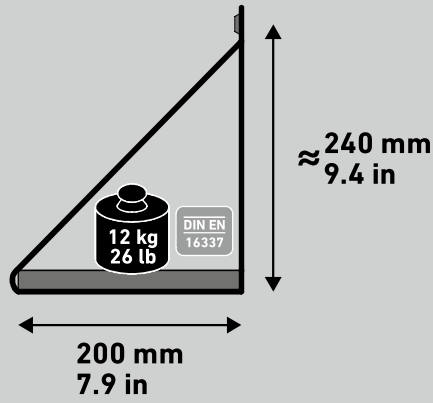

LOOP

buffalo

PZ 2 $\phi 4,5 \times 45$ mm
#10x1.8 in

$\phi 6 \times 36$ mm
#8-10x1.4 in

$\phi 6$ mm
15/64 in

LOOP-SET

buffalo

designed in Germany