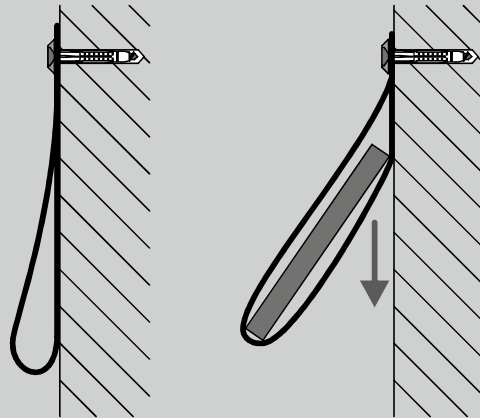

LOOP

buffalo

PZ 2 $\phi 4,5 \times 45$ mm
#10x1.8 in

$\phi 6 \times 36$ mm
#8-10x1.4 in

$\phi 6$ mm
15/64 in

LOOP-SET

buffalo

designed in Germany