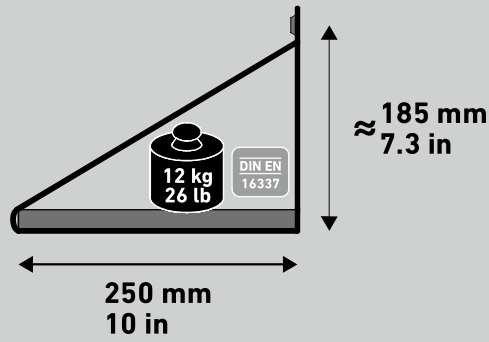

LOOP

buffalo

PZ 2 $\phi 4,5 \times 45$ mm
#10x1.8 in

$\phi 6 \times 36$ mm
#8-10x1.4 in

$\phi 6$ mm
15/64 in

LOOP-SET

buffalo

designed in Germany