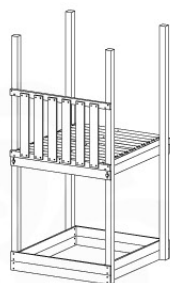

08 Balustrade

BL04

	PartNo	PartName	QTY.
Hardware Pack	002_220	Gap Point Screw T25 - 5x45	24
	002_223	Gap Point Screw T25 - 5x80	4
Timber	C114	Beam 1140 mm	1
	D65	Board 650 mm	6

Balustrade 120 - P03 T - 8-10-2021 - v1.1

08-1