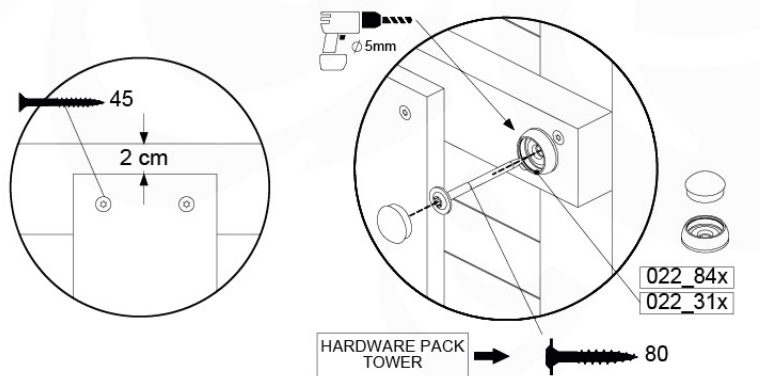

08 Balustrade

BL04

	PartNo	PartName	QTY.
Hardware Pack	002_220	Gap Point Screw T25 - 5x45	24
	002_223	Gap Point Screw T25 - 5x80	4
Timber	C114	Beam 1140 mm	1
	D65	Board 650 mm	6

Balustrade 120 - P03 T - 8-10-2021 - v1.1

08-1