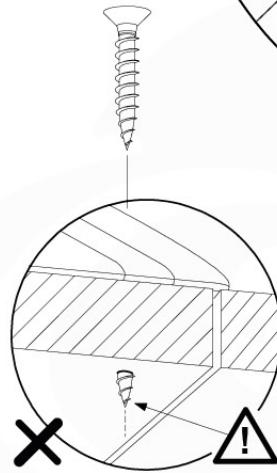

15-5

SlideFP 115 x Blauwrode - PZ3 UR - 11-2-2022 - v2

15-6