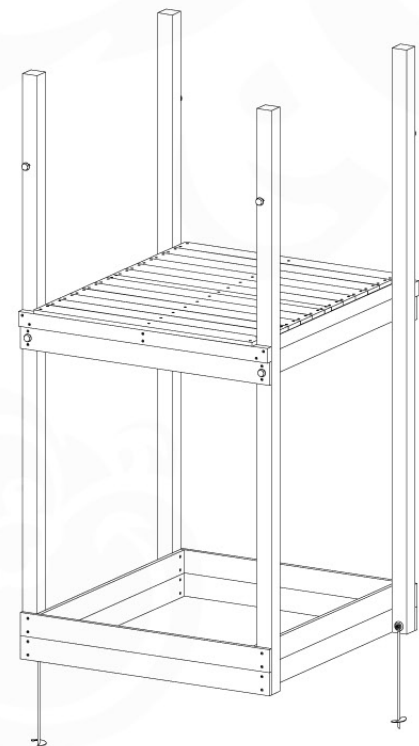

# 07 Base Tower

BT14

	PartNo	PartName	QTY.
Hardware pack	001_406	Stealth Screw 8x45	6
	001_417	Stealth Screw 8x80	4
	002_220	Gap Point Screw T25 - 5x45	118
	002_223	Gap Point Screw T25 - 5x80	20
	022_31x	bpc-base version 3	8
	022_84x	bpc cover	8
Other	007_001	Ground-anchor	2
Timber	A240	Post 70x70 L2400	4
	C114	Beam 1140 mm	5
	D100	Board 1000 mm	14
	D114	Board 1140 mm	12