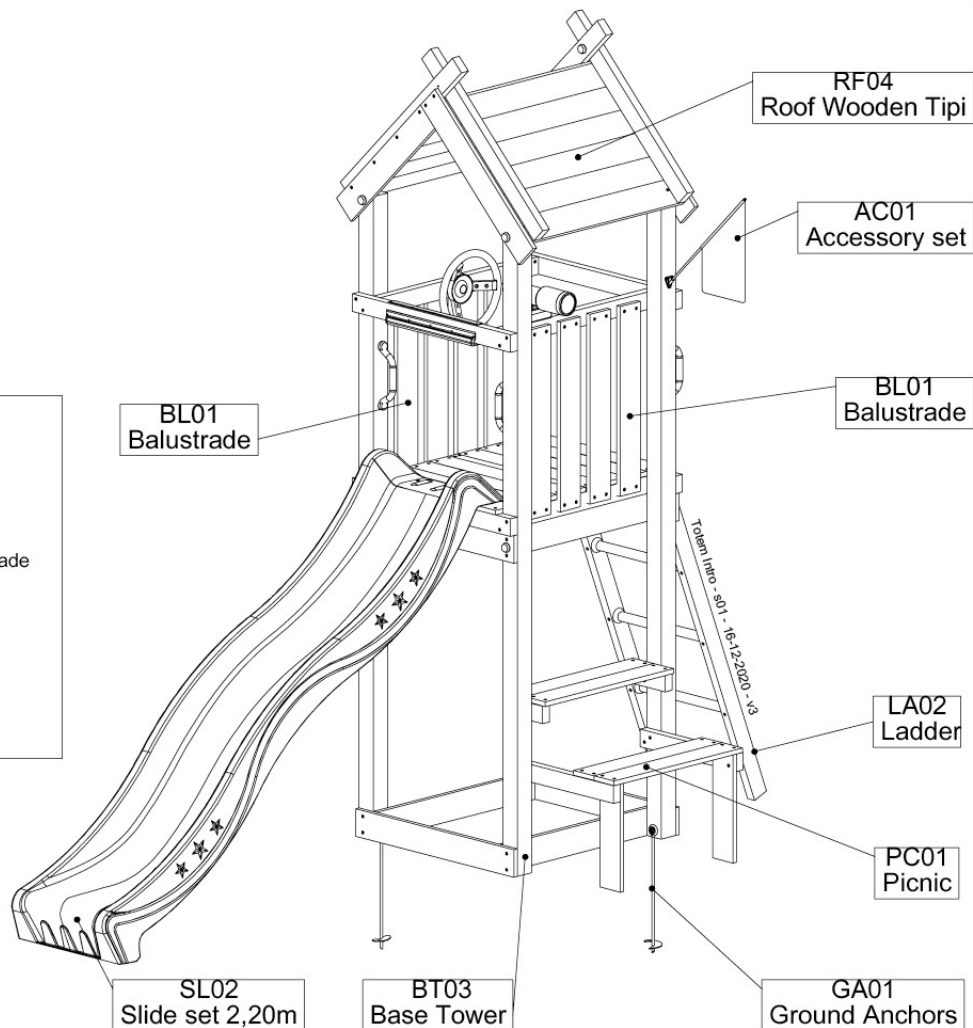

# Assembly

Instructions

## Jungle Totem

802\_208