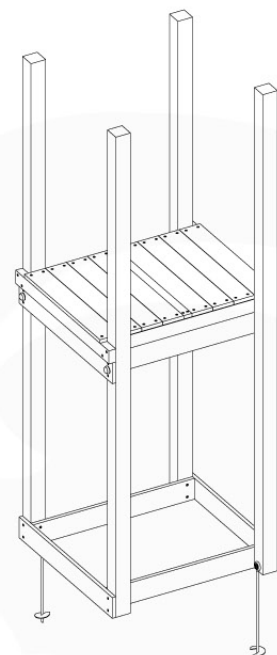

07 Base Tower

BT03

(194_100)

	PartNo	PartName	QTY.
Hardware Pack 100_600	001_406	Stealth Screw 8x45	6
	002_220	Gap Point Screw T25 - 5x45	72
	002_223	Gap Point Screw T25 - 5x80	16
Other	007_001	Ground-anchor	2
Hardware Pack 100_600	022_31x	bpc-base version 3	4
	022_84x	bpc cover	4
Wood	A220	Post 70x70 L2200	4
	C74	Beam 740 mm	4
	D60	Board 600 mm	10
	D74	Board 740 mm	8

Base Tower - P04 - BT03 - 18-12-2020 - v3.0