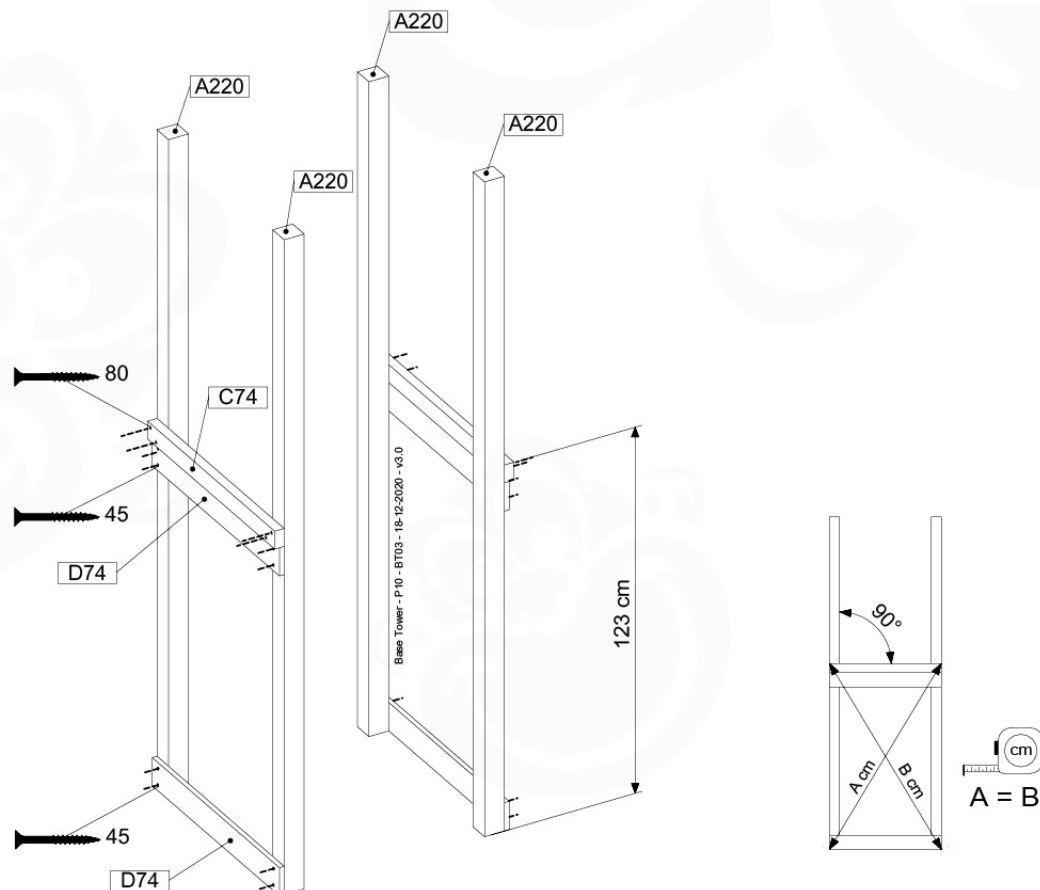

07 Base Tower

BT03

(194_100)

	PartNo	PartName	QTY.
Hardware Pack 100_600	001_406	Stealth Screw 8x45	6
	002_220	Gap Point Screw T25 - 5x45	72
	002_223	Gap Point Screw T25 - 5x80	16
Other	007_001	Ground-anchor	2
Hardware Pack 100_600	022_31x	bpc-base version 3	4
	022_84x	bpc cover	4
Wood	A220	Post 70x70 L2200	4
	C74	Beam 740 mm	4
	D60	Board 600 mm	10
	D74	Board 740 mm	8

Base Tower - P04 - BT03 - 18-12-2020 - v3.0

07-1