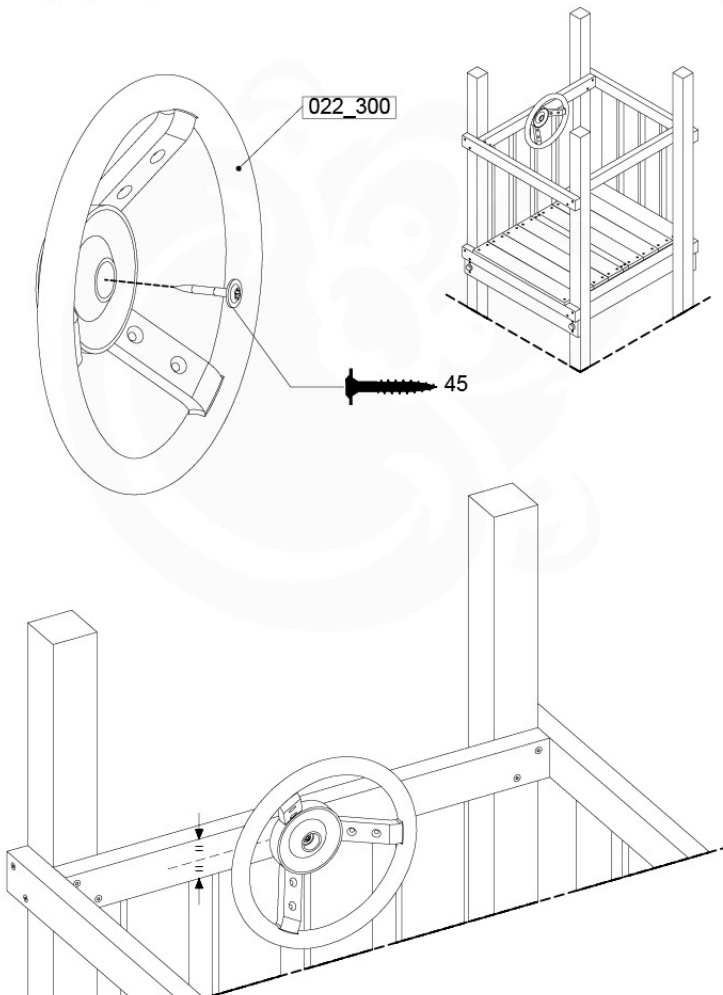

17 Accessories

AC01

(194_119)

	PartNo	PartName	QTY.
Hardware Pack 100_617	001_406	Stealth Screw 8x45	1
	002_041	Dome head screw 4.5 x 20 mm	3
	002_042	Dome head screw 3.5 x 13mm	4
	002_219	Gap Point Screw T25 - 5x30	2
Other	022_300	Steering Wheel	1
	022_800	Rail P/T 105	1
	022_910	Sandpad	1
	103_901	Logo ID Plate	1
	104_107	Tool Set Climbing Units	1
	120_024	Tower Flag	1
	122_302	Telescope	1

Accessory set - P02 - 29-9-2021 - v4

17-1