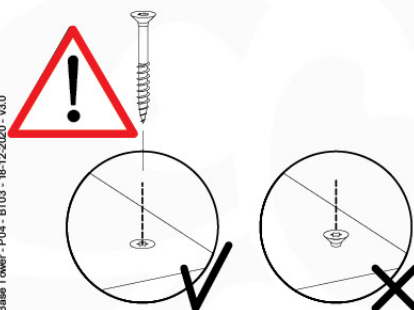

07 Base Tower

BT03

(194_100)

	PartNo	PartName	QTY.
Hardware Pack 100_600	001_406	Stealth Screw 8x45	6
	002_220	Gap Point Screw T25 - 5x45	72
	002_223	Gap Point Screw T25 - 5x80	16
Other	007_001	Ground-anchor	2
Hardware Pack 100_600	022_31x	bpc-base version 3	4
	022_84x	bpc cover	4
Wood	A220	Post 70x70 L2200	4
	C74	Beam 740 mm	4
	D60	Board 600 mm	10
	D74	Board 740 mm	8

Base Tower - P04 - BT03 - 18-12-2020 - v3.0