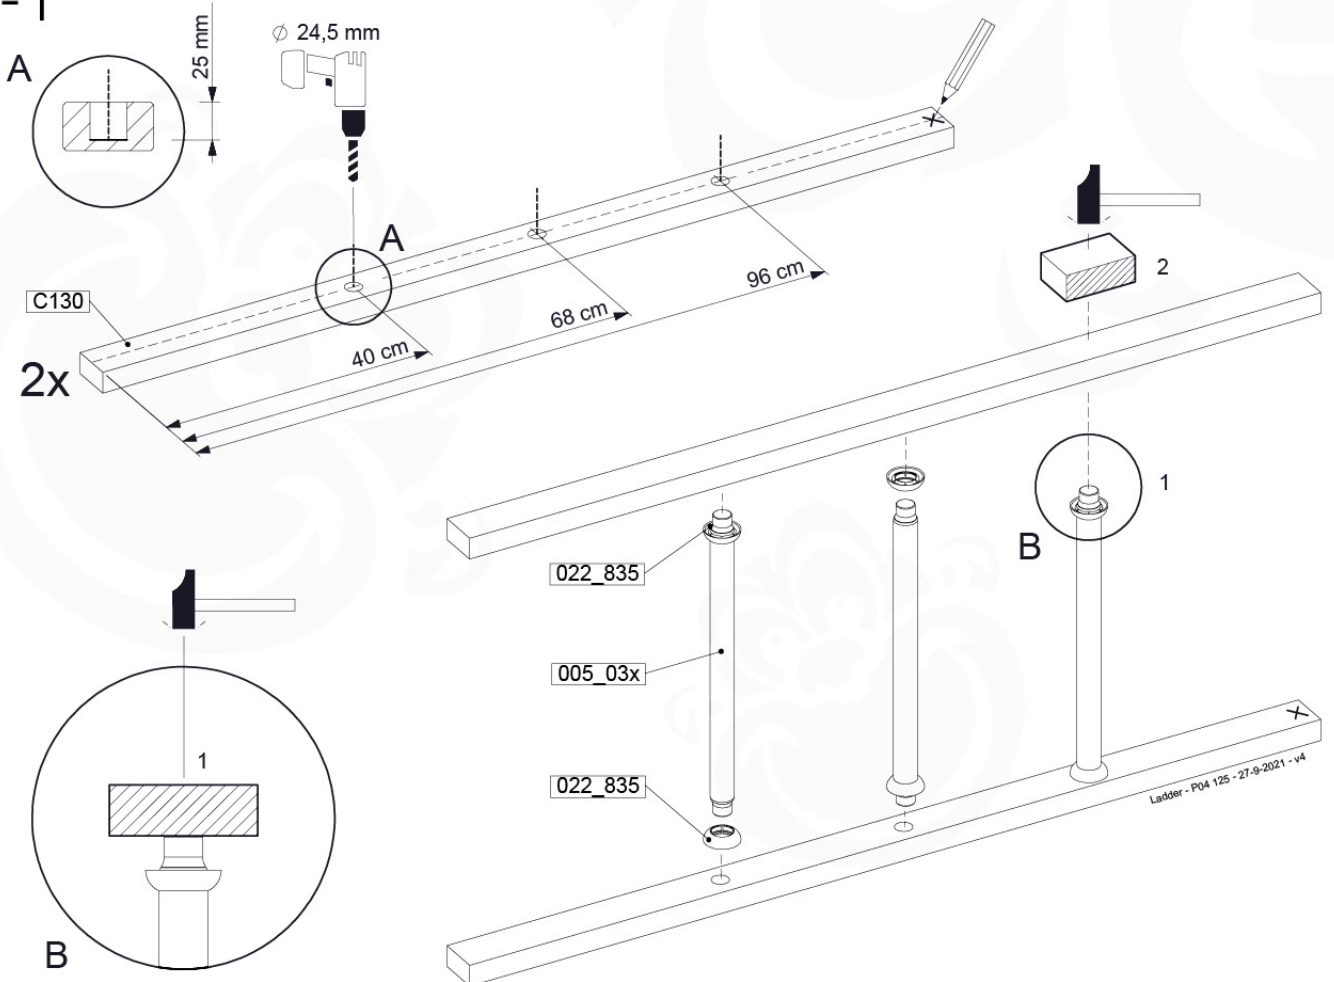

10-1

Ladder - P04 125 - 27-9-2021 - v4