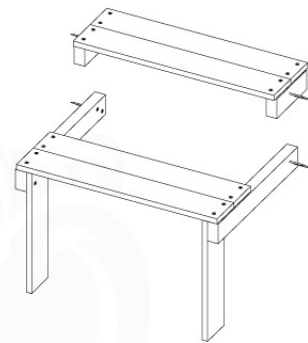

10-4

11 Picnic

PC01

(194_117)

	PartNo	PartName	QTY.
Hardware Pack 100_615	002_220	Gap Point Screw T25 - 5x45	20
	002_223	Gap Point Screw T25 - 5x80	8
Wood	C62	Beam 620 mm	2
	D60	Board 600 mm	4
	D74	Board 740 mm	1

Picnic - P102 - 3-8-2021 - v3