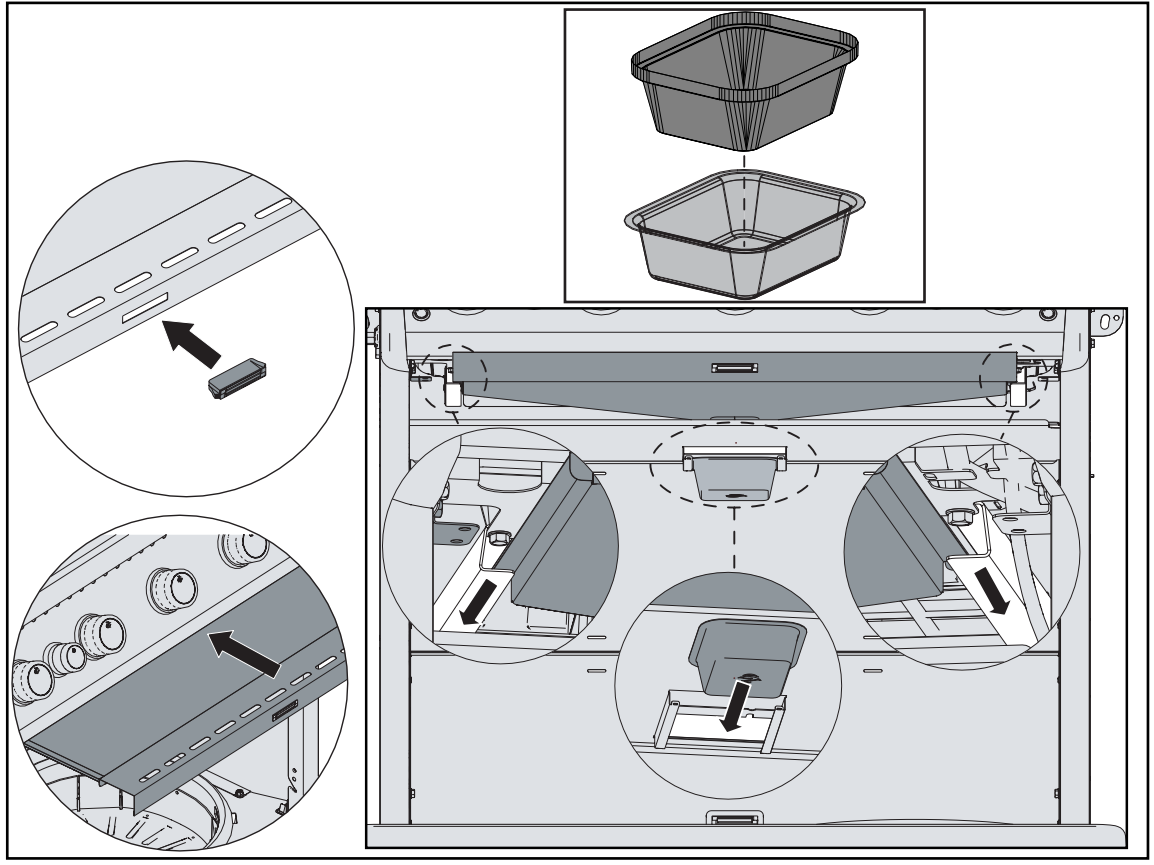

## FOLDING INSTRUCTIONS FOR QUICK ASSEMBLY GUIDE

PRINT ON 25 1/2" W x 22" H SIZE OF PAPER

①

②

③

Please Print In BLACK and WHITE

14 x1 x1

15 x4 x2 x2

16 x1 x2

# QUICK ASSEMBLY GUIDE GUIDE DE MONTAGE RAPIDE

17 x1

18 x2 x2 x1 x1