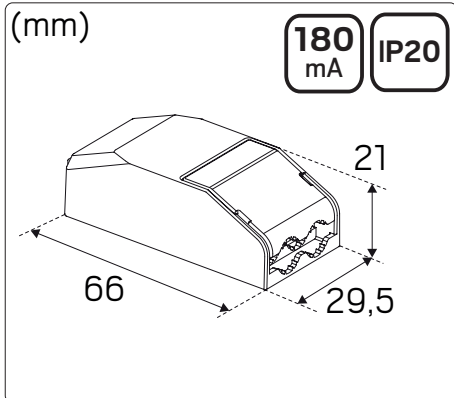

E-nr	Snro	El.nr	GTIN	Name	LED color	Color	Total Effect
74 718 91	42 404 03	32 415 29	7392971135878	Optic XS Tilt	2000-2700K	White	4W
74 718 92	42 404 04	32 415 30	7392971135885	Optic XS Tilt	2700K	White	4W
74 718 93	42 404 05	32 415 31	7392971135892	Optic XS Tilt	3000K	White	4W

For explanation of symbols see www.hidealite.se

SAFETY INSTRUCTIONS